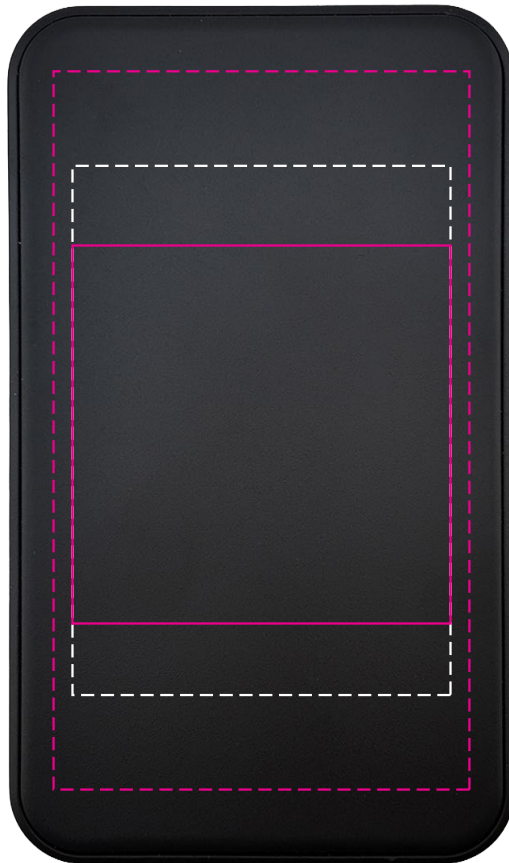

# LL9220 Dynamo Solid State Power Bank

**QUANTITY:**

QTY:      Colour:

PAD PRINT  PMS  
XXXc

DIGITAL PRINT  CMYK

LASER ENGRAVE  

Below is the actual size

↑  
USB

**DECORATION SIZE**

**PAD PRINT**

Print Area: 50mmL x 50mmH  
Actual print size:

**DIGITAL PRINT**

Print Area: 55mmL x 95mmH  
Actual print size:

**LASER ENGRAVE**

Print Area: 50mmL x 70mmH  
Actual print size:

- Finished print area - Pad Print ———
- Finished print area - Digital Print - - - - -
- Finished print area - Laser Engrave - - - - -

↑  
USB

**Below is the actual size**

**DECORATION SIZE**

**DIGITAL SLEEVE**

Print Area: 206mmL x 117mmH

Actual print size:

- Max print area for copy & text
- Finished print area
- Bleed line
- Folds