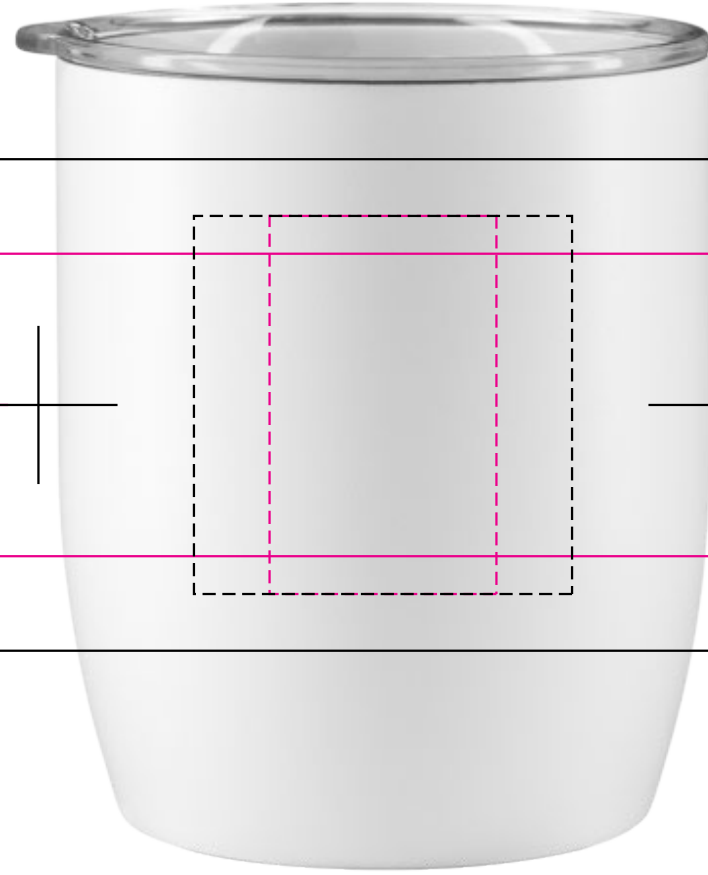

ROTARY DIGITAL 

COLOUR FUSION 

DECORATION SIZE

SCREEN PRINT

Print Area: 240mmL x 40mmH

Actual print size:

DIGITAL PRINT

Print Area: 30mmL x 50mmH

Actual print size:

COLOUR FUSION

Print Area: 50mmL x 50mmH

Actual print size:

ROTARY DIGITAL PRINT - JOINED WRAP

Print Area: 271mmL x 65mmH

Actual print size:

Finished print area - Screen Print	
Finished print area - Colour Fusion	
Finished print area - Rotary Digital	
Finished print area - Digital Print	
Opposite Positions	

SCREEN PRINT 

DIGITAL PRINT 

LASER ENGRAVE 

ROTARY DIGITAL 

COLOUR FUSION 

Below is the actual size

DECORATION SIZE

SCREEN PRINT

Print Area: 240mmL x 40mmH

Actual print size:

DIGITAL PRINT

Print Area: 30mmL x 50mmH

Actual print size:

COLOUR FUSION

Print Area: 50mmL x 50mmH

Actual print size: