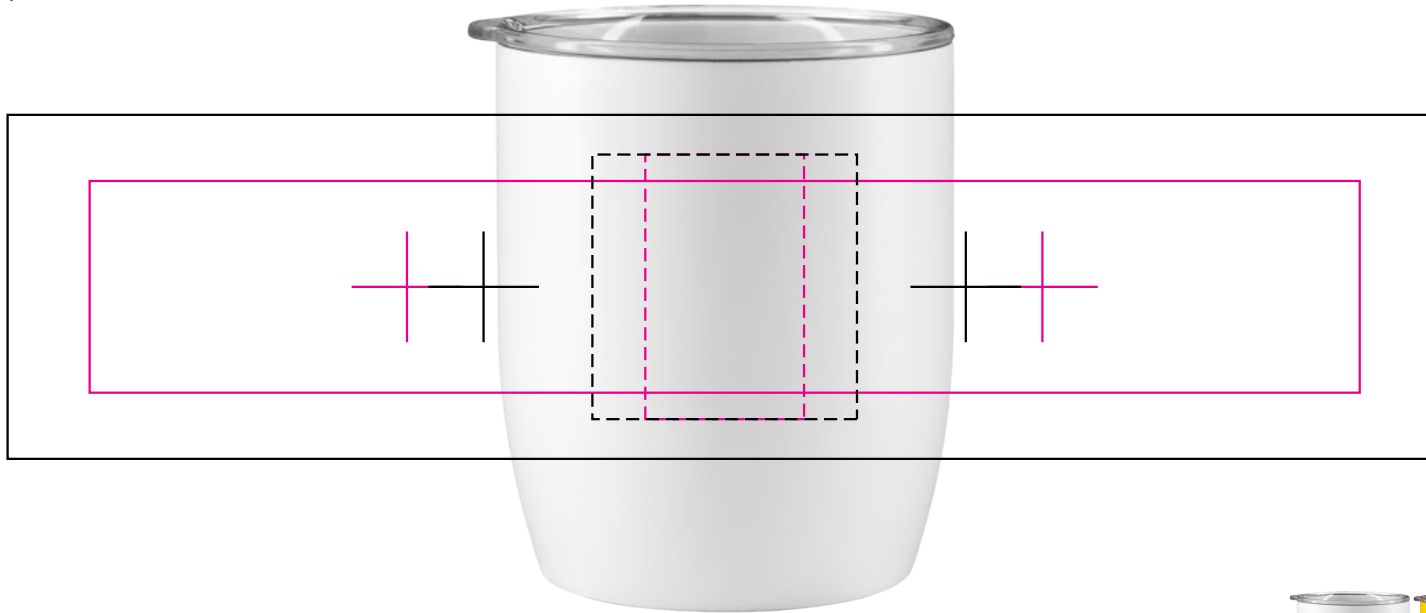

ROTARY DIGITAL 

COLOUR FUSION 

DECORATION SIZE

SCREEN PRINT

Print Area: 240mmL x 40mmH

Actual print size:

DIGITAL PRINT

Print Area: 30mmL x 50mmH

Actual print size:

COLOUR FUSION

Print Area: 50mmL x 50mmH

Actual print size:

ROTARY DIGITAL PRINT - JOINED WRAP

Print Area: 271mmL x 65mmH

Actual print size:

Finished print area - Screen Print	
Finished print area - Colour Fusion	
Finished print area - Rotary Digital	
Finished print area - Digital Print	
Opposite Positions	