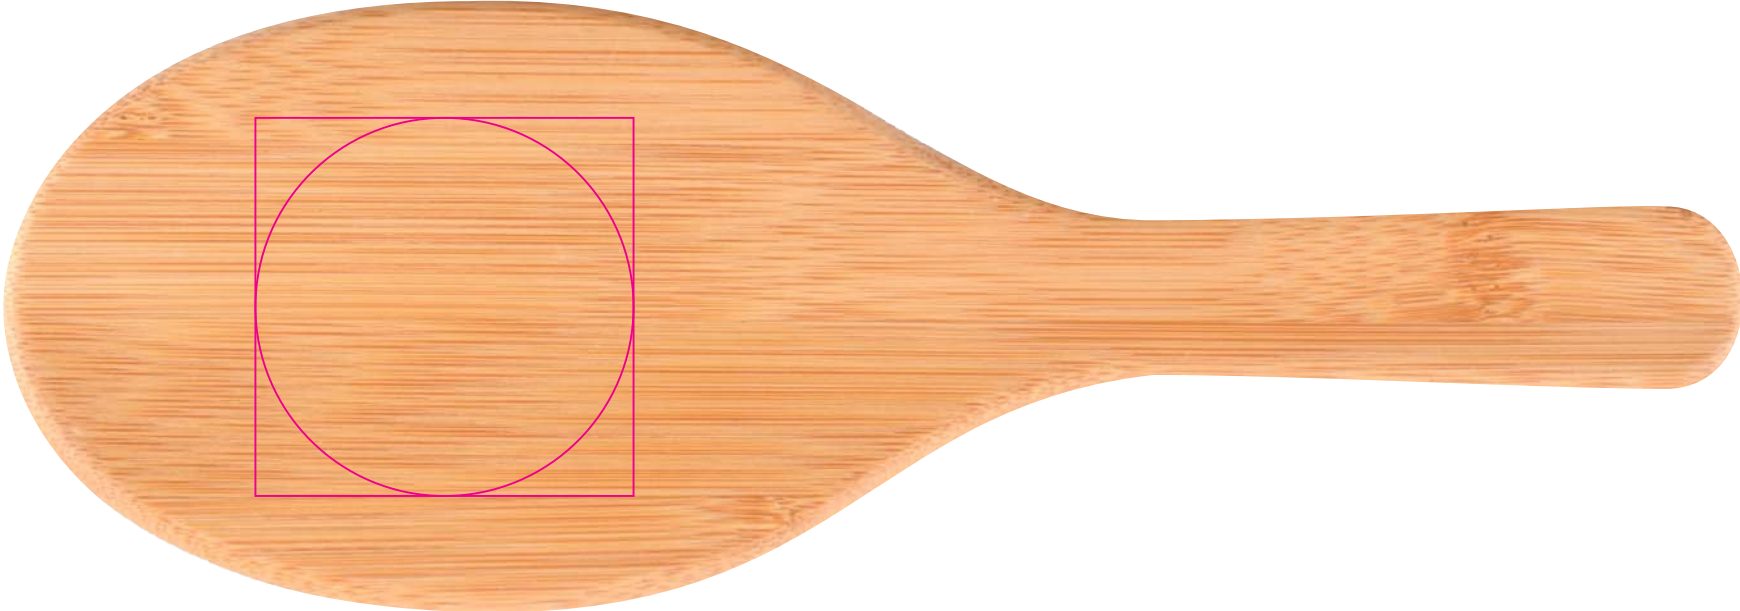

Logo Here

Job # XXXXXX
Cust # XXXX-XC

LL1047 - Spa Bamboo Hair Brush - Natural

Pad Print  PMS XXXc

CMYK Direct Digital 

Laser Engrave 

IMPORTANT

As bamboo is a natural material with irregular grain patterns & colour, variances will occur when laser engraving.

Decoration available on back of paddle only.

Pad/Digital/Laser
Print area: 50mm Diameter / 50mmL x 50mmH
Actual print size: xxmmL x xxmmH

Finished print area 