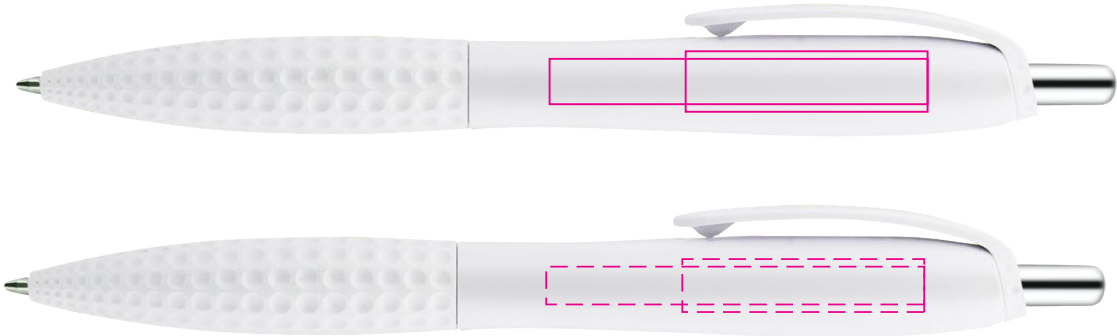

# LL8018 Mac Pen

ARTWORK APPROVAL **1**

JOB #

CUST #

**QUANTITY:**

- QTY: Colour:
- QTY: Colour:
- QTY: Colour:
- QTY: Colour:

PAD PRINT  PMS  
XXXc

DIGITAL PRINT  

Below is the actual size

Below is 50% of the actual size

**DECORATION SIZE**

**PAD PRINT**  
Print Area: 50mmL x 6mmH  
Actual print size:

Print Area: 32mmL x 8mmH  
Actual print size:

**DIGITAL PRINT**  
Print Area: 50mmL x 5mmH  
Actual print size: