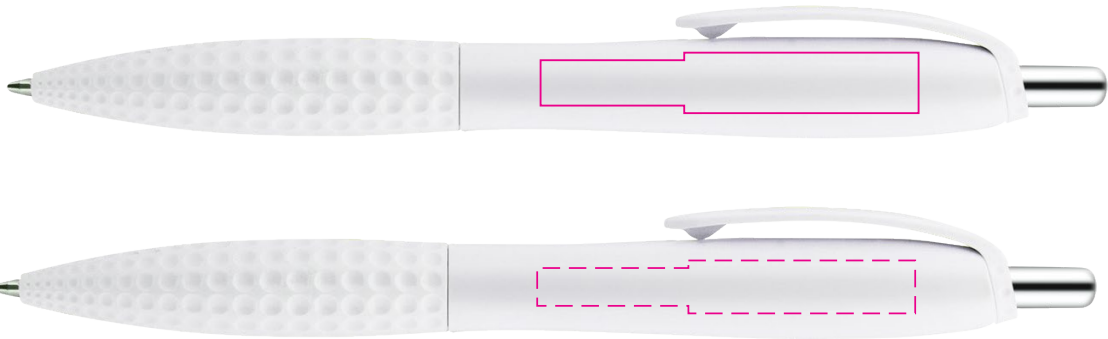

Customer
Logo

LL8018 Mac Pen with Cardboard Sleeve

ARTWORK APPROVAL **1**

JOB #

CUST #

QUANTITY:

- ☐ QTY: Colour:
- ☐ QTY: Colour:
- ☐ QTY: Colour:
- ☐ QTY: Colour:

PAD PRINT ☐ PMS XXXc

DIGITAL PRINT ☐

Below is the actual size