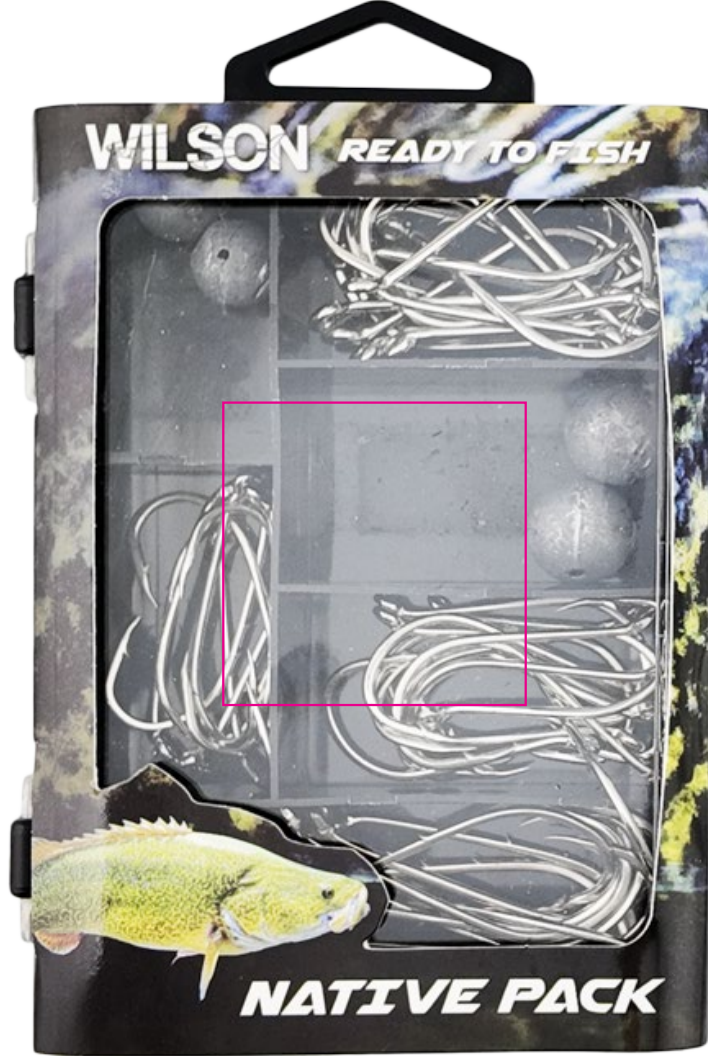

LL8358 Wilson Fishing Tackle Kit

QUANTITY:

QTY: Colour: Black

PAD PRINT PMS
XXXc

Below is the actual size

PAD PRINT
Print Area: 40mmL x 40mmH
Actual print size:

Finished print area - Pad Print