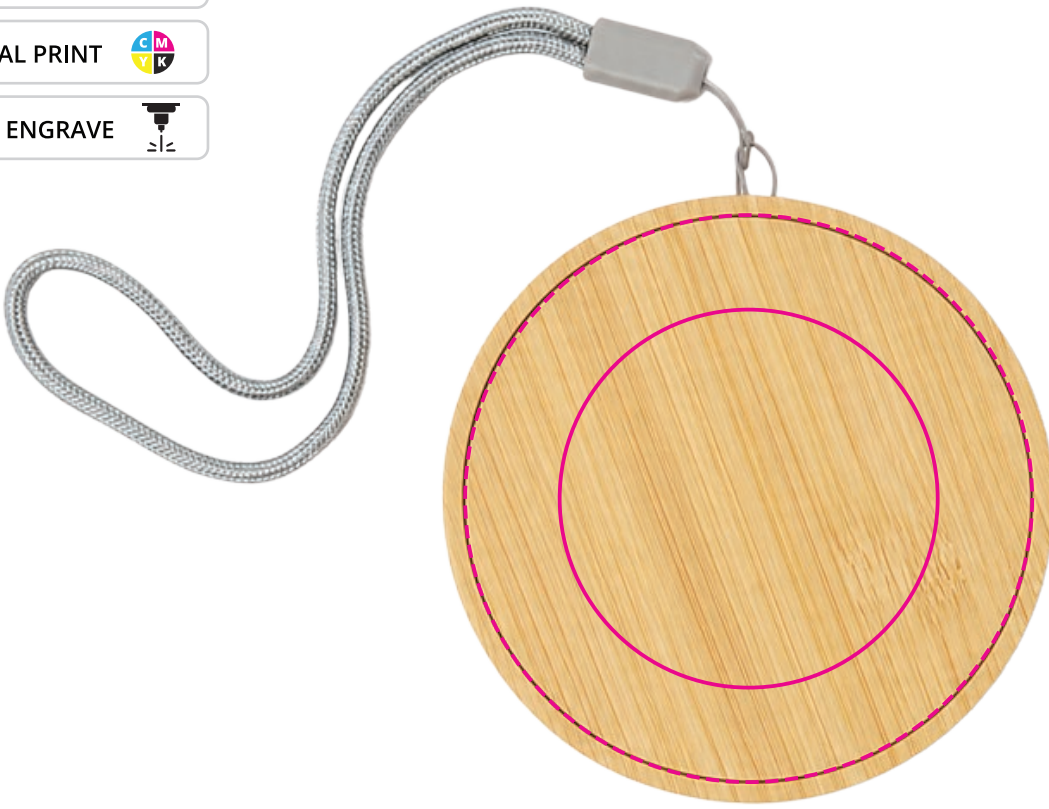

LL9428 Reveal Circle Wireless Charger Set

QUANTITY:

QTY: Colour: Bamboo

ADVISORY

As bamboo is a natural material with irregular grain patterns and colour, variances will occur when laser engraving.

Below is the actual size

- PAD PRINT PMS XXXc
- DIGITAL PRINT CMYK
- LASER ENGRAVE 

USB Type C on this side

USB Type C on this side

DECORATION SIZE
PAD PRINT/LASER ENGRAVE
Print Area: 50mm Diameter
Actual print size:

DIGITAL PRINT
Print Area: 75mm Diameter
Actual print size: