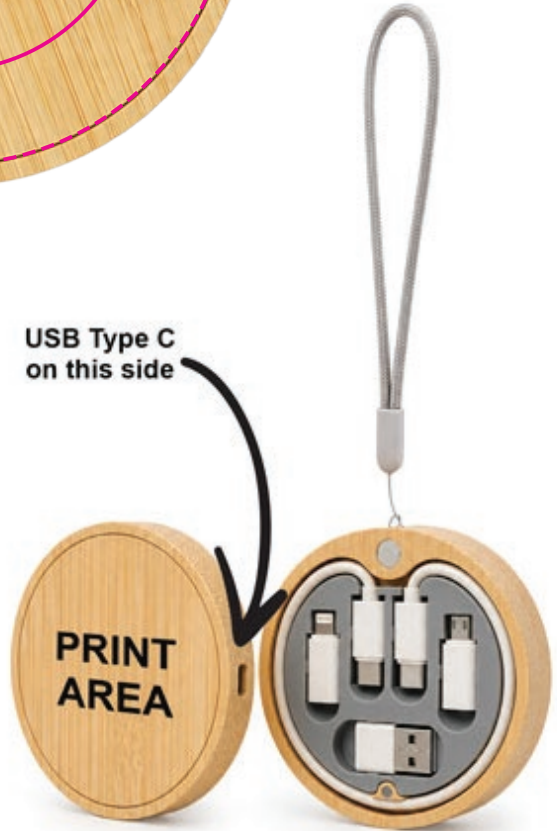

LL9428 Reveal Circle Wireless Charger Set

QUANTITY:

QTY: Colour: Bamboo

ADVISORY

As bamboo is a natural material with irregular grain patterns and colour, variances will occur when laser engraving.

Below is the actual size

- PAD PRINT PMS XXXc
- DIGITAL PRINT CMYK
- LASER ENGRAVE 

USB Type C on this side

USB Type C on this side

DECORATION SIZE
PAD PRINT/LASER ENGRAVE
Print Area: 50mm Diameter
Actual print size:

DIGITAL PRINT
Print Area: 75mm Diameter
Actual print size: