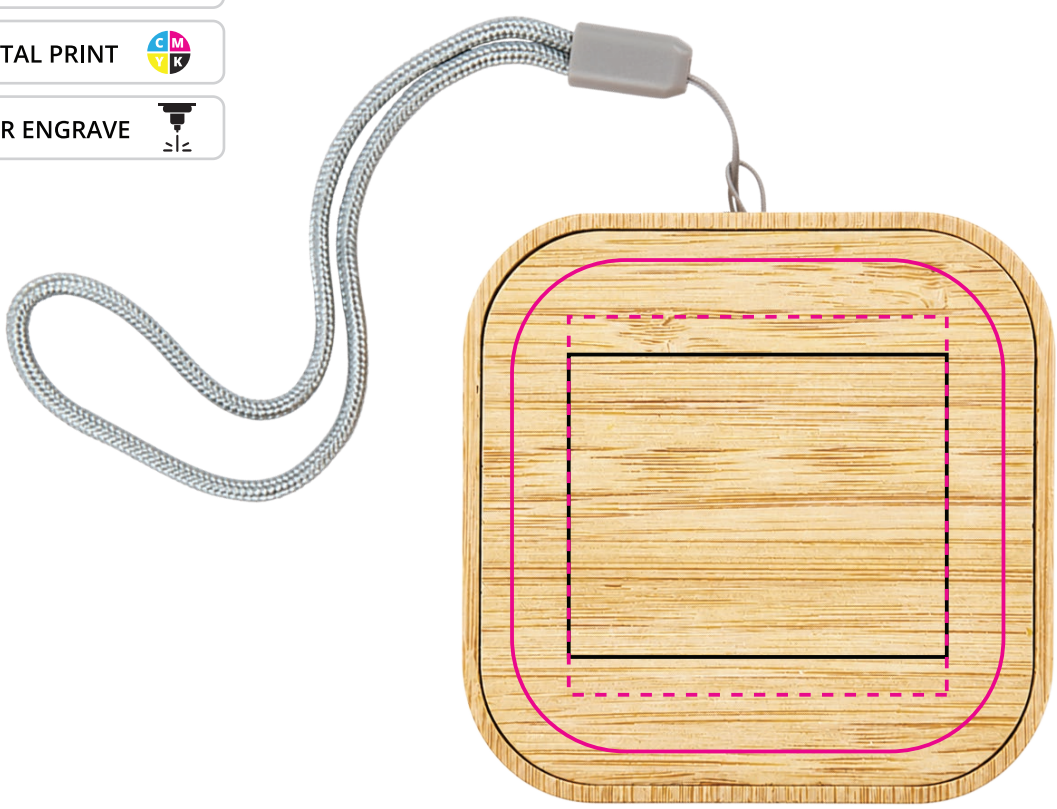

LL9429 Reveal Square Wireless Charger Set

QUANTITY:

QTY: Colour: Bamboo

ADVISORY

As bamboo is a natural material with irregular grain patterns and colour, variances will occur when laser engraving.

Below is the actual size

PAD PRINT PMS XXXc

DIGITAL PRINT CMYK

LASER ENGRAVE 

← **USB Type C on this side**

DECORATION SIZE

PAD PRINT
Print Area: 50mmL x 40mmH
Actual print size:

DIGITAL PRINT
Print Area: 65mmL x 65mmH
Actual print size:

LASER ENGRAVE - Min Thickness: 0.7mm
Print Area: 50mmL x 50mmH
Actual print size:

Finished print area - Pad Print 
Finished print area - Digital Print 
Finished print area - Laser Engrave 