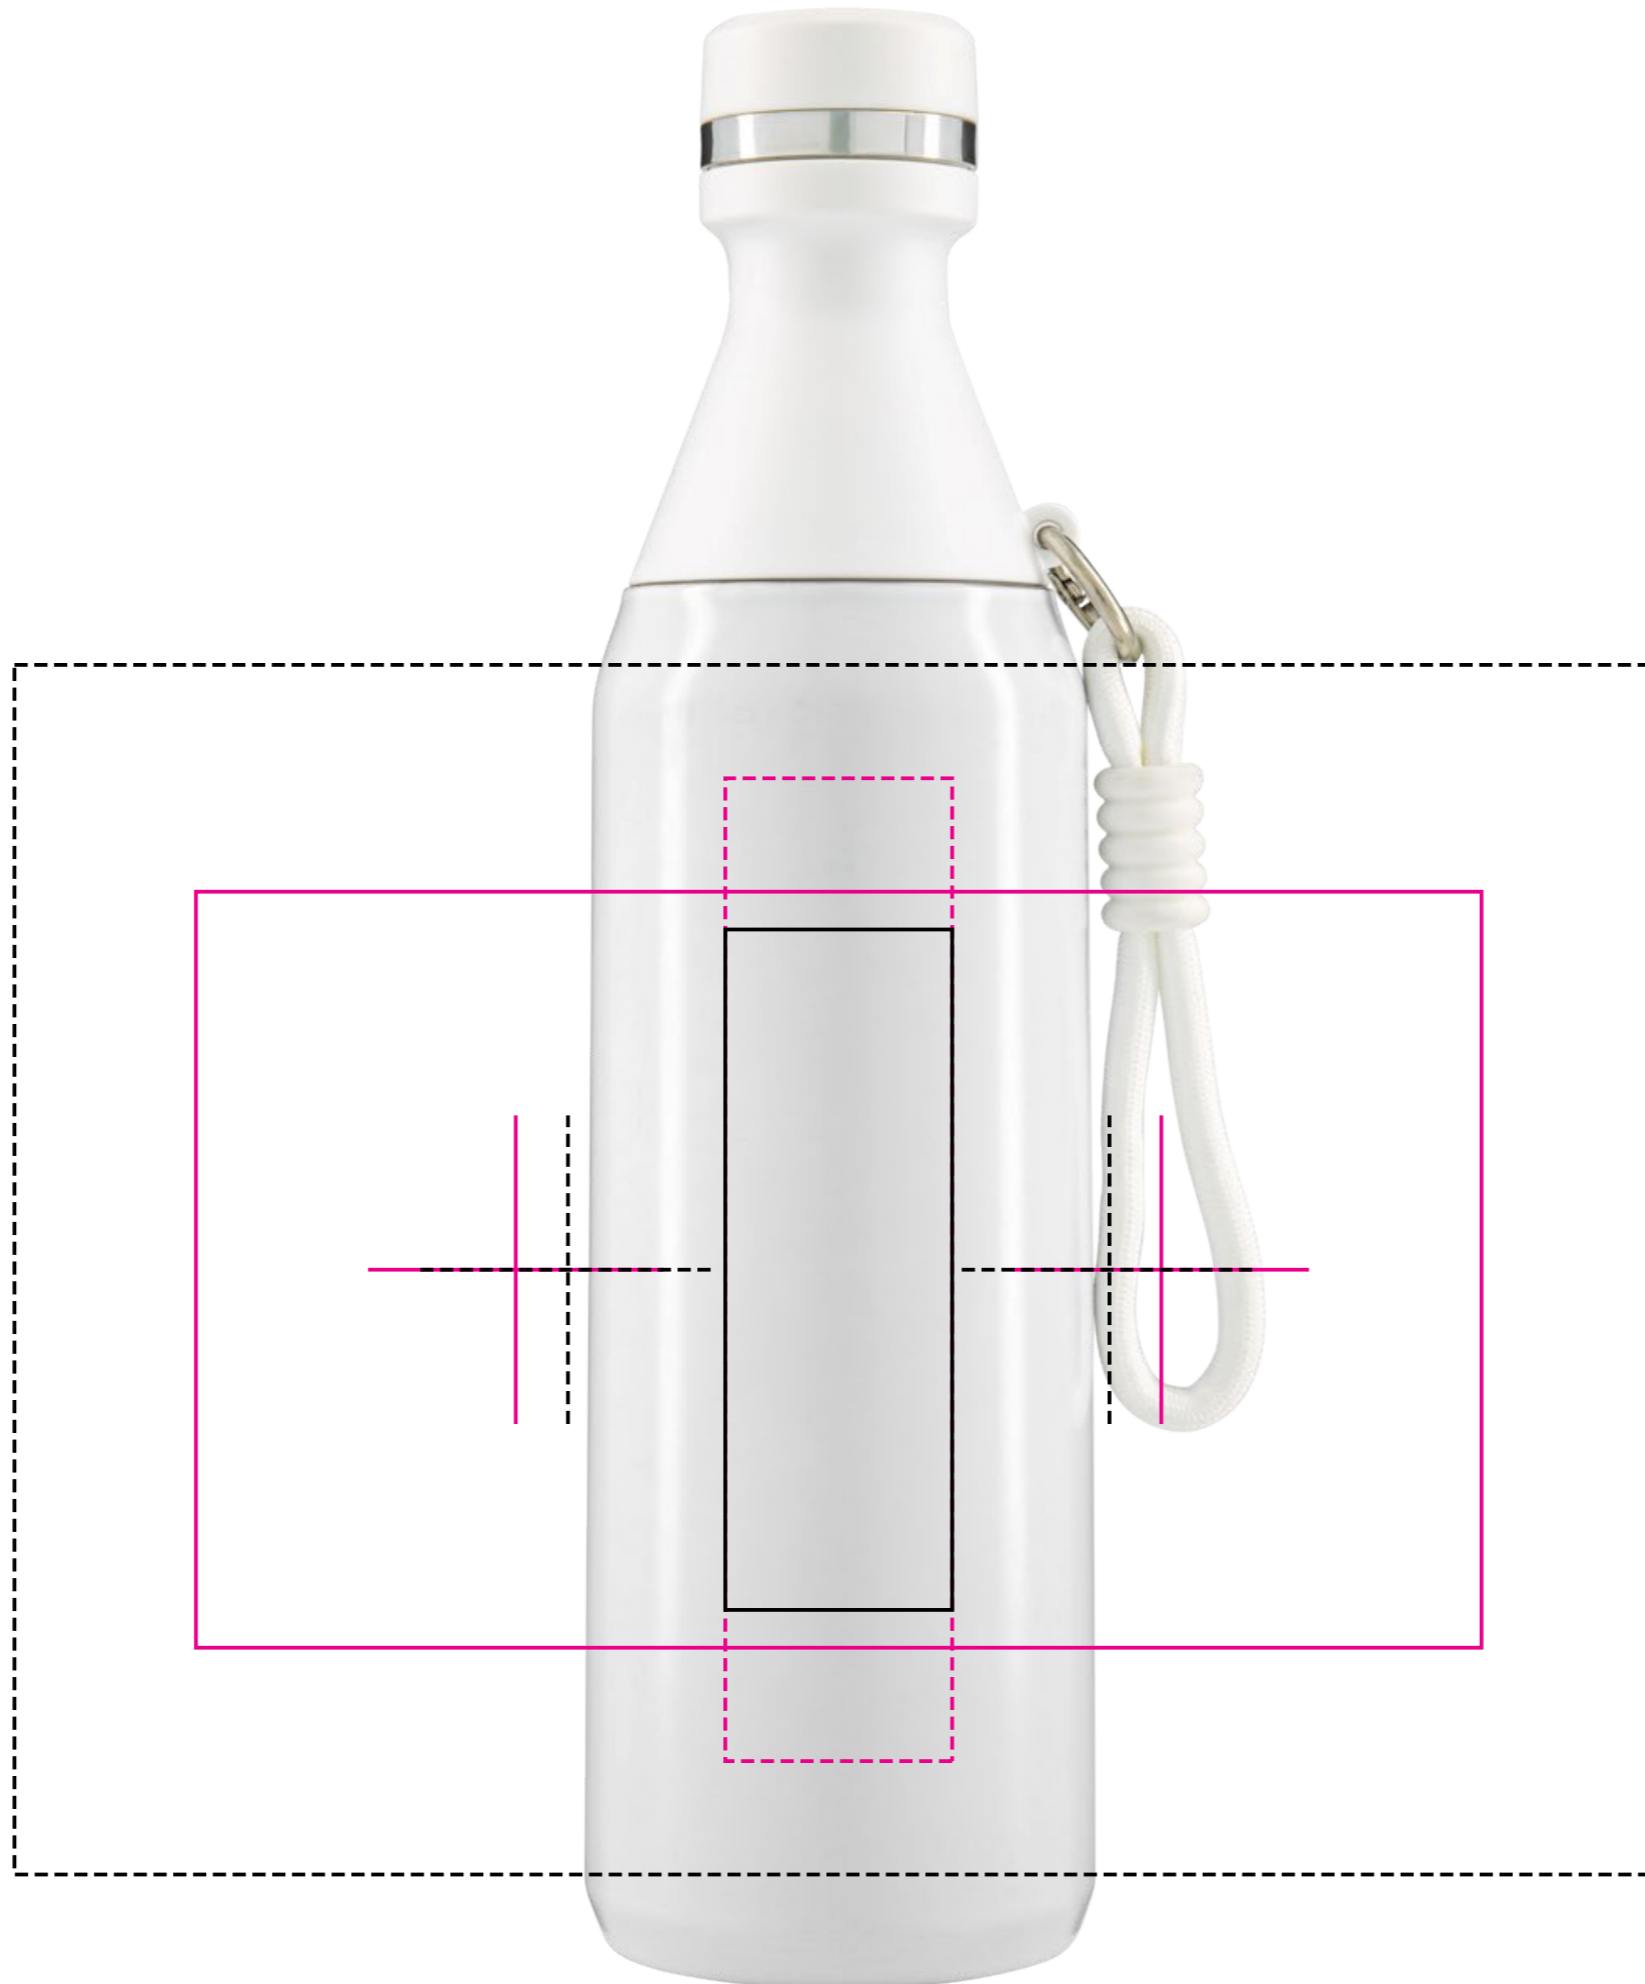

SCREEN PRINT

LASER ENGRAVE

DIGITAL PRINT

ROTARY DIGITAL

Below is the actual size

DECORATION SIZE

SCREEN PRINT
Print Area: 170mmL x 100mmH
Actual print size:

LASER ENGRAVE
Print Area: 30mmL x 90mmH
Actual print size:

DIGITAL PRINT
Print area: 30mmL x 130mmH
Actual print size:

ROTARY DIGITAL - JOINED WRAP
Print Area: 218mmL x 160mmH
Actual print size:

Finished print area - Screen Print
Finished print area - Laser Engrave
Finished print area - Digital
Finished print area - Rotary Digital
Opposite Positions