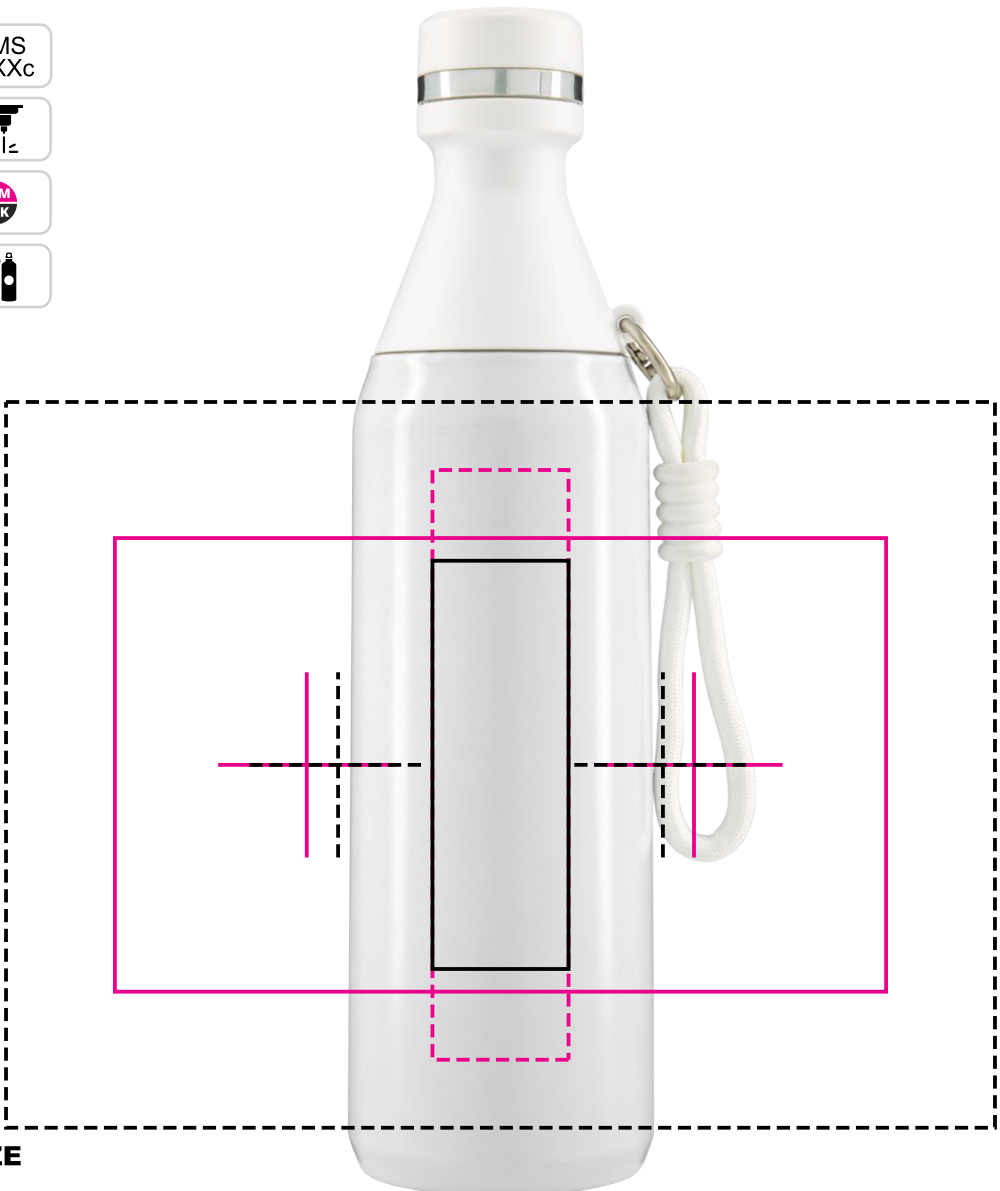

LL6992 Sabrina Bottle

QUANTITY:

- QTY: Colour:
- QTY: Colour:

Below is 60% of actual size

- SCREEN PRINT PMS XXXc
- LASER ENGRAVE 
- DIGITAL PRINT 
- ROTARY DIGITAL 

DECORATION SIZE

SCREEN PRINT
 Print Area: 170mmL x 100mmH
 Actual print size:

LASER ENGRAVE
 Print Area: 30mmL x 90mmH
 Actual print size:

DIGITAL PRINT
 Print area: 30mmL x 130mmH
 Actual print size:

ROTARY DIGITAL - JOINED WRAP
 Print Area: 218mmL x 160mmH
 Actual print size:

- Finished print area - Screen Print 
- Finished print area - Laser Engrave 
- Finished print area - Digital 
- Finished print area - Rotary Digital 
- Opposite Positions 