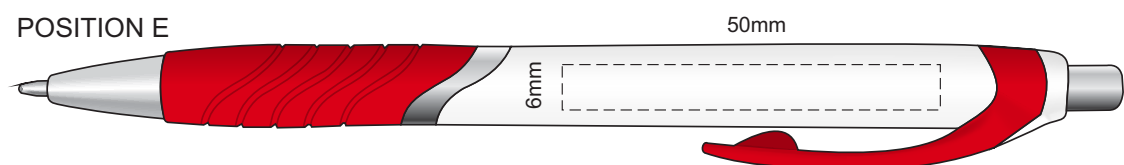

100% of Actual Size
Screen Print
(multi colour loose registration)

POSITION A

100% of Actual Size
Screen Print (one colour)

POSITION A

100% of Actual Size
Pad Print

POSITION C

POSITION D

POSITION E

100% of Actual Size
Direct Digital

POSITION D

POSITION E

100% of Actual Size
Pad Print (one side only)

100% of Actual Size
Digital Packaging Print
(one side only)

Digital Print is only available for natural option
Artwork will be printed directly onto the product via CMYK printing (no white),
colours will not be vibrant due to white ink not being available for this process.