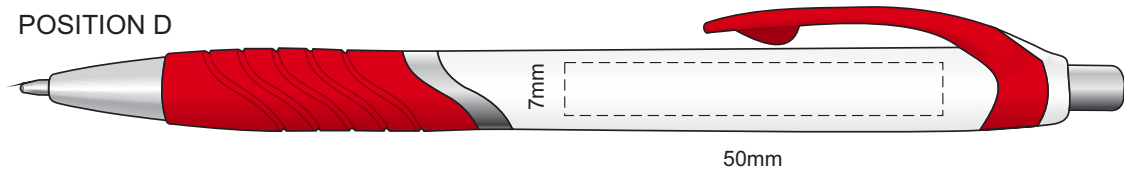

100% of Actual Size
Screen Print
(multi colour loose registration)

POSITION A

100% of Actual Size
Screen Print (one colour)

POSITION A

100% of Actual Size
Pad Print

POSITION C

POSITION D

POSITION E

100% of Actual Size
Direct Digital

POSITION D

POSITION E

100% of Actual Size
Pad Print (one side only)

100% of Actual Size
Digital Packaging Print
(one side only)

Digital Print is only available for natural option
Artwork will be printed directly onto the product via CMYK printing (no white),
colours will not be vibrant due to white ink not being available for this process.