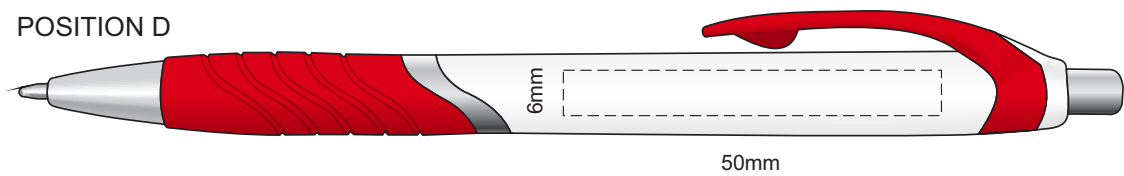

100% of Actual Size
Screen Print
(multi colour loose registration)

POSITION A

100% of Actual Size
Screen Print (one colour)

POSITION A

100% of Actual Size
Pad Print

POSITION C

POSITION D

POSITION E

100% of Actual Size
Direct Digital

POSITION D

POSITION E

100% of Actual Size
Pad Print (one side only)

100% of Actual Size
Digital Packaging Print
(one side only)

Digital Print is only available for natural option
Artwork will be printed directly onto the product via CMYK printing (no white),
colours will not be vibrant due to white ink not being available for this process.