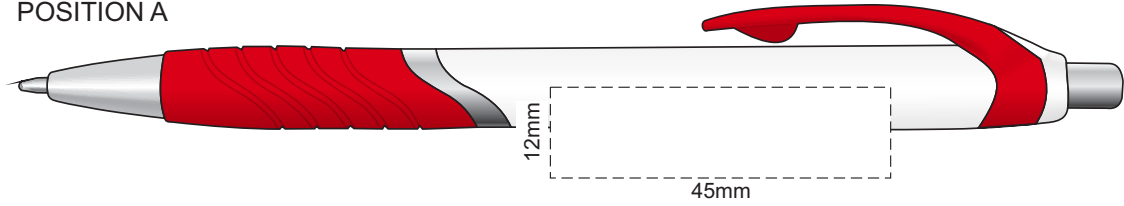

100% of Actual Size
Screen Print
(multi colour loose registration)

POSITION A

100% of Actual Size
Screen Print (one colour)

POSITION A

100% of Actual Size
Pad Print

POSITION C

POSITION D

POSITION E

100% of Actual Size
Direct Digital

POSITION D

POSITION E

100% of Actual Size
Pad Print (one side only)

100% of Actual Size
Digital Packaging Print
(one side only)

Digital Print is only available for natural option
Artwork will be printed directly onto the product via CMYK printing (no white),
colours will not be vibrant due to white ink not being available for this process.