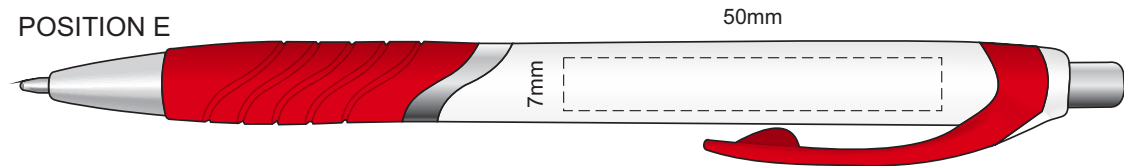

100% of Actual Size
Screen Print
(multi colour loose registration)

POSITION A

100% of Actual Size
Screen Print (one colour)

POSITION A

100% of Actual Size
Pad Print

POSITION C

POSITION D

POSITION E

100% of Actual Size
Direct Digital

POSITION D

POSITION E

100% of Actual Size
Pad Print (one side only)

100% of Actual Size
Digital Packaging Print
(one side only)

Digital Print is only available for natural option
Artwork will be printed directly onto the product via CMYK printing (no white),
colours will not be vibrant due to white ink not being available for this process.