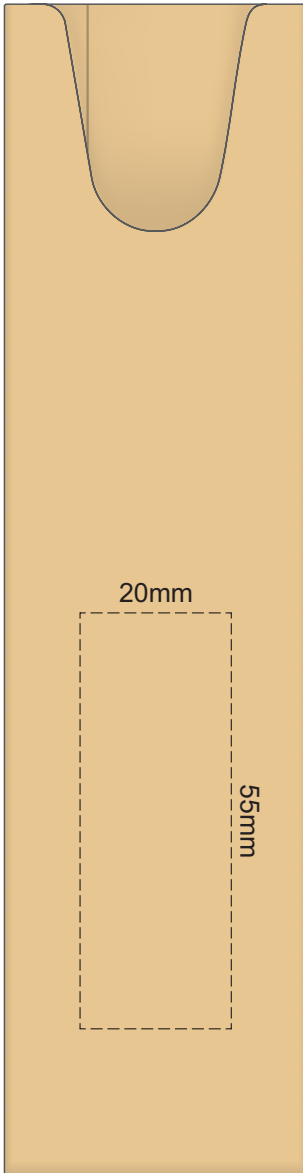

100% of Actual Size
Screen Print
(multi colour loose registration)

POSITION A

100% of Actual Size
Screen Print (one colour)

POSITION A

100% of Actual Size
Pad Print

POSITION C

POSITION D

POSITION E

100% of Actual Size
Direct Digital

POSITION D

POSITION E

100% of Actual Size
Pad Print (one side only)

100% of Actual Size
Digital Packaging Print
(one side only)

Digital Print is only available for natural option
Artwork will be printed directly onto the product via CMYK printing (no white),
colours will not be vibrant due to white ink not being available for this process.