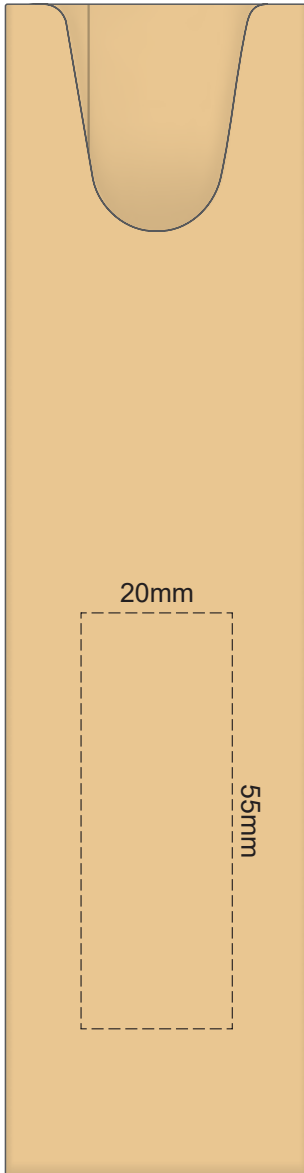

100% of Actual Size
Screen Print (loose registration)

100% of Actual Size
Pad Print

100% of Actual Size
Direct Digital

100% of Actual Size
Pad Print (one side only)

100% of Actual Size
Digital Packaging Print
(one side only)

Digital Print is only available for natural option
Artwork will be printed directly onto the product via CMYK printing (no white),
colours will not be vibrant due to white ink not being available for this process.