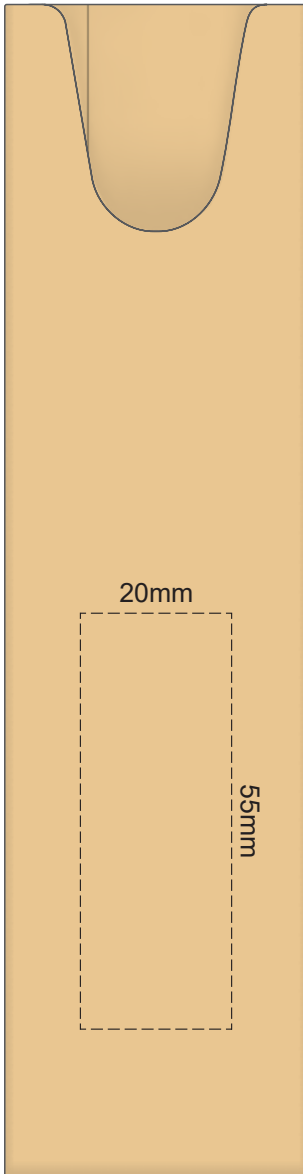

100% of Actual Size  
Pad Print

POSITION D

32mm

POSITION E

32mm

100% of Actual Size  
Pad Print

POSITION D

50mm

POSITION E

50mm

100% of Actual Size  
Direct Digital

POSITION D

30mm

POSITION E

30mm

100% of Actual Size  
Direct Digital

POSITION D

50mm

POSITION E

50mm

100% of Actual Size  
Pad Print (one side only)

100% of Actual Size  
Digital Packaging Print  
(one side only)

Digital Print is only available for natural option  
Artwork will be printed directly onto the product via CMYK printing (no white),  
colours will not be vibrant due to white ink not being available for this process.