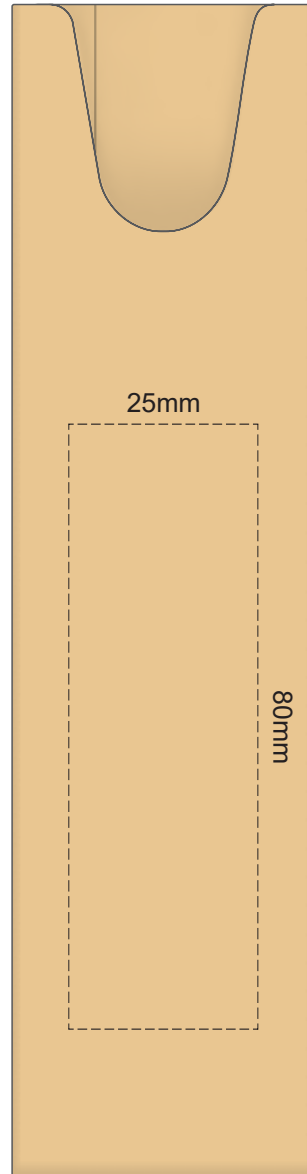

100% of Actual Size  
Pad Print

POSITION D

32mm

POSITION E

32mm

100% of Actual Size  
Pad Print

POSITION D

50mm

POSITION E

50mm

100% of Actual Size  
Direct Digital

POSITION D

30mm

POSITION E

30mm

100% of Actual Size  
Direct Digital

POSITION D

50mm

POSITION E

50mm

100% of Actual Size  
Pad Print (one side only)

100% of Actual Size  
Digital Packaging Print  
(one side only)

Digital Print is only available for natural option  
Artwork will be printed directly onto the product via CMYK printing (no white),  
colours will not be vibrant due to white ink not being available for this process.