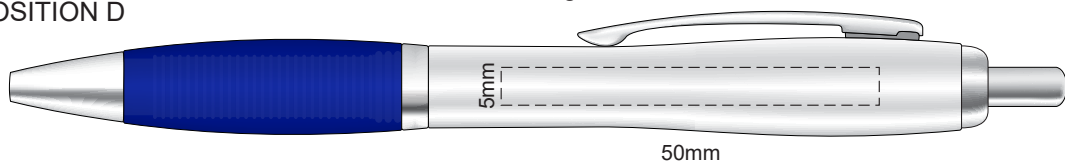

100% of Actual Size  
Pad Print

POSITION D

POSITION E

100% of Actual Size  
Pad Print

POSITION D

POSITION E

100% of Actual Size  
Direct Digital

POSITION D

POSITION E

100% of Actual Size  
Direct Digital

POSITION D

POSITION E

100% of Actual Size  
Pad Print (one side only)

100% of Actual Size  
Digital Packaging Print  
(one side only)

Digital Print is only available for natural option  
Artwork will be printed directly onto the product via CMYK printing (no white),  
colours will not be vibrant due to white ink not being available for this process.