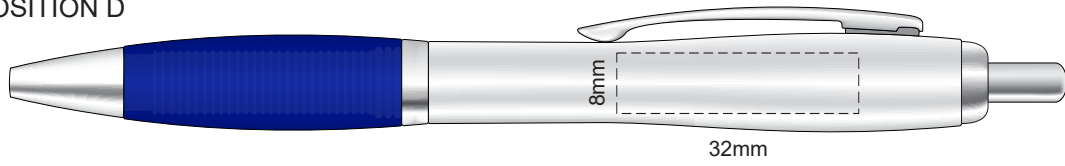

100% of Actual Size  
Pad Print

POSITION D

POSITION E

100% of Actual Size  
Pad Print

POSITION D

POSITION E

100% of Actual Size  
Direct Digital

POSITION D

POSITION E

100% of Actual Size  
Direct Digital

POSITION D

POSITION E

100% of Actual Size  
Pad Print (one side only)

100% of Actual Size  
Digital Packaging Print  
(one side only)

Digital Print is only available for natural option  
Artwork will be printed directly onto the product via CMYK printing (no white),  
colours will not be vibrant due to white ink not being available for this process.