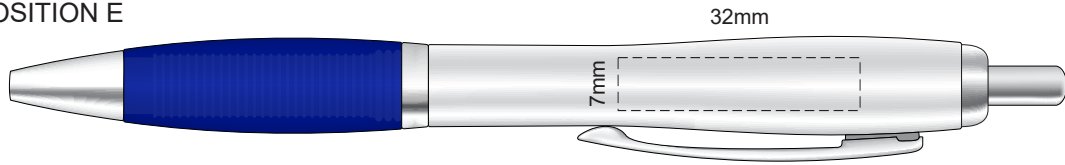

100% of Actual Size  
Pad Print

POSITION D

POSITION E

100% of Actual Size  
Pad Print

POSITION D

POSITION E

100% of Actual Size  
Direct Digital

POSITION D

POSITION E

100% of Actual Size  
Direct Digital

POSITION D

POSITION E

100% of Actual Size  
Pad Print (one side only)

100% of Actual Size  
Digital Packaging Print  
(one side only)

Digital Print is only available for natural option  
Artwork will be printed directly onto the product via CMYK printing (no white),  
colours will not be vibrant due to white ink not being available for this process.