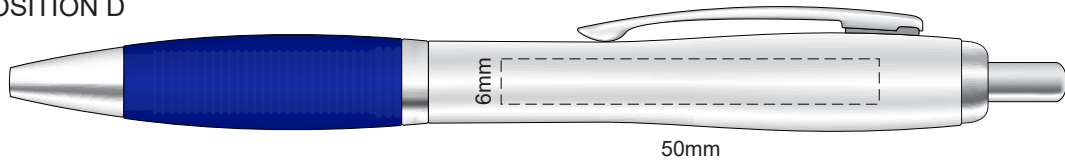

100% of Actual Size  
Pad Print

POSITION D

POSITION E

100% of Actual Size  
Pad Print

POSITION D

POSITION E

100% of Actual Size  
Direct Digital

POSITION D

POSITION E

100% of Actual Size  
Direct Digital

POSITION D

POSITION E

100% of Actual Size  
Pad Print (one side only)

100% of Actual Size  
Digital Packaging Print  
(one side only)

Digital Print is only available for natural option  
Artwork will be printed directly onto the product via CMYK printing (no white),  
colours will not be vibrant due to white ink not being available for this process.