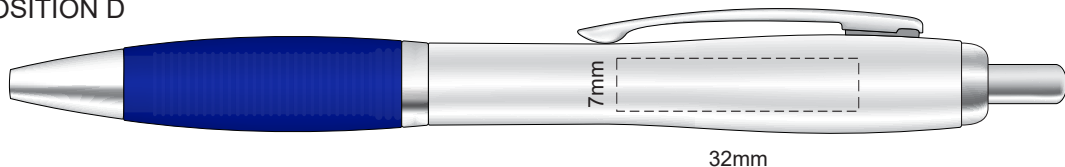

100% of Actual Size  
Pad Print

POSITION D

POSITION E

100% of Actual Size  
Pad Print

POSITION D

POSITION E

100% of Actual Size  
Direct Digital

POSITION D

POSITION E

100% of Actual Size  
Direct Digital

POSITION D

POSITION E

100% of Actual Size  
Pad Print (one side only)

100% of Actual Size  
Digital Packaging Print  
(one side only)

Digital Print is only available for natural option  
Artwork will be printed directly onto the product via CMYK printing (no white),  
colours will not be vibrant due to white ink not being available for this process.