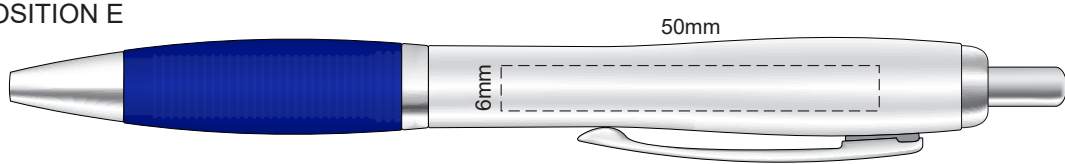

100% of Actual Size  
Pad Print

POSITION D

POSITION E

100% of Actual Size  
Pad Print

POSITION D

POSITION E

100% of Actual Size  
Direct Digital

POSITION D

POSITION E

100% of Actual Size  
Direct Digital

POSITION D

POSITION E

100% of Actual Size  
Pad Print (one side only)

100% of Actual Size  
Digital Packaging Print  
(one side only)

Digital Print is only available for natural option  
Artwork will be printed directly onto the product via CMYK printing (no white),  
colours will not be vibrant due to white ink not being available for this process.