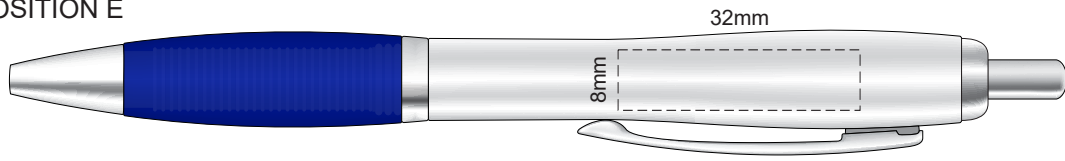

100% of Actual Size  
Pad Print

POSITION D

POSITION E

100% of Actual Size  
Pad Print

POSITION D

POSITION E

100% of Actual Size  
Direct Digital

POSITION D

POSITION E

100% of Actual Size  
Direct Digital

POSITION D

POSITION E

100% of Actual Size  
Pad Print (one side only)

100% of Actual Size  
Digital Packaging Print  
(one side only)

Digital Print is only available for natural option  
Artwork will be printed directly onto the product via CMYK printing (no white),  
colours will not be vibrant due to white ink not being available for this process.