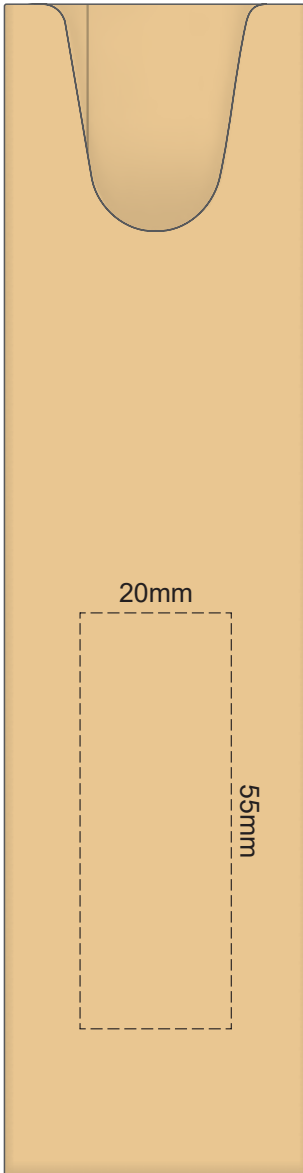

100% of Actual Size  
Pad Print

POSITION D

POSITION E

100% of Actual Size  
Pad Print

POSITION D

POSITION E

100% of Actual Size  
Direct Digital

POSITION D

POSITION E

100% of Actual Size  
Direct Digital

POSITION D

POSITION E

100% of Actual Size  
Pad Print (one side only)

100% of Actual Size  
Digital Packaging Print  
(one side only)

Digital Print is only available for natural option  
Artwork will be printed directly onto the product via CMYK printing (no white),  
colours will not be vibrant due to white ink not being available for this process.