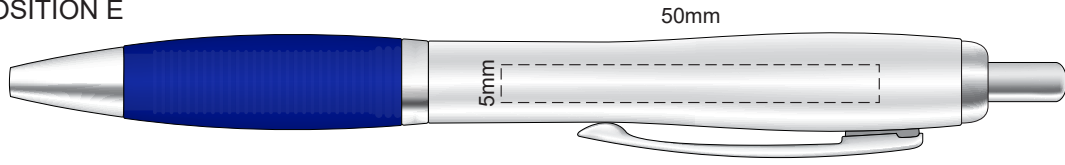

POSITION E

100% of Actual Size  
Direct Digital

POSITION D

POSITION E

100% of Actual Size  
Pad Print (one side only)

100% of Actual Size  
Digital Packaging Print  
(one side only)

Digital Print is only available for natural option  
Artwork will be printed directly onto the product via CMYK printing (no white),  
colours will not be vibrant due to white ink not being available for this process.