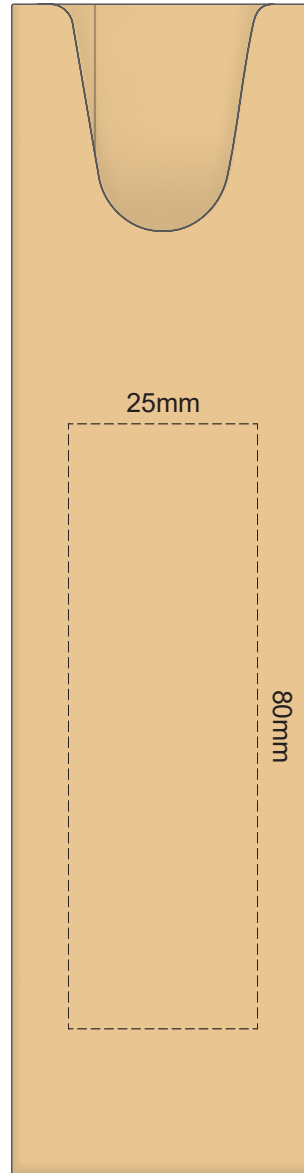

100% of Actual Size  
Pad Print

POSITION D

POSITION E

100% of Actual Size  
Pad Print

POSITION D

POSITION E

100% of Actual Size  
Direct Digital

POSITION D

POSITION E

100% of Actual Size  
Direct Digital

POSITION D

POSITION E

100% of Actual Size  
Pad Print (one side only)

100% of Actual Size  
Digital Packaging Print  
(one side only)

Digital Print is only available for natural option  
Artwork will be printed directly onto the product via CMYK printing (no white),  
colours will not be vibrant due to white ink not being available for this process.