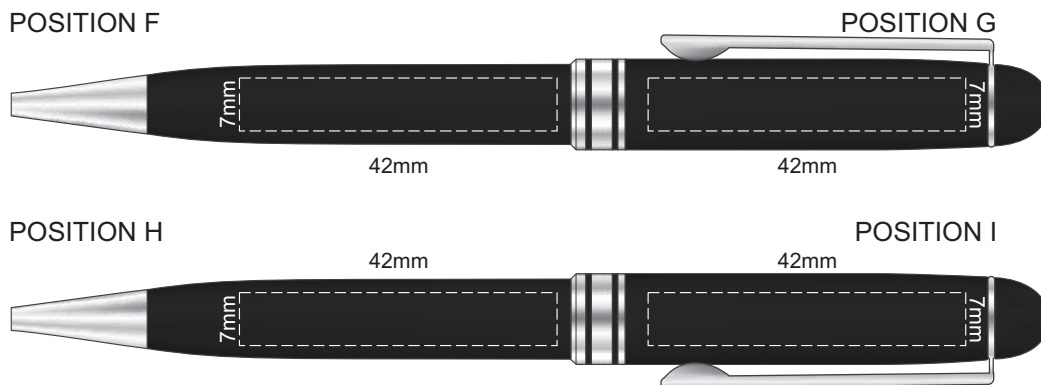

100% of Actual Size
Pad Print

100% of Actual Size
Laser Engraving

Colours Engraves to a Shiny Steel Finish

100% of Actual Size
Pad Print (black box)

Branding area can be moved **anywhere within the red line.**

100% of Actual Size
Resin Dome

Resin Dome - 55x24mm Oval or Rectangle

Branding area can be moved **anywhere within the red line.**

Blue Line = The SIGNIFICANT PRINT AREA
(Keep all critical images & text within this box)
Black Line = Maximum print area
Pink Line = Bleed off to here