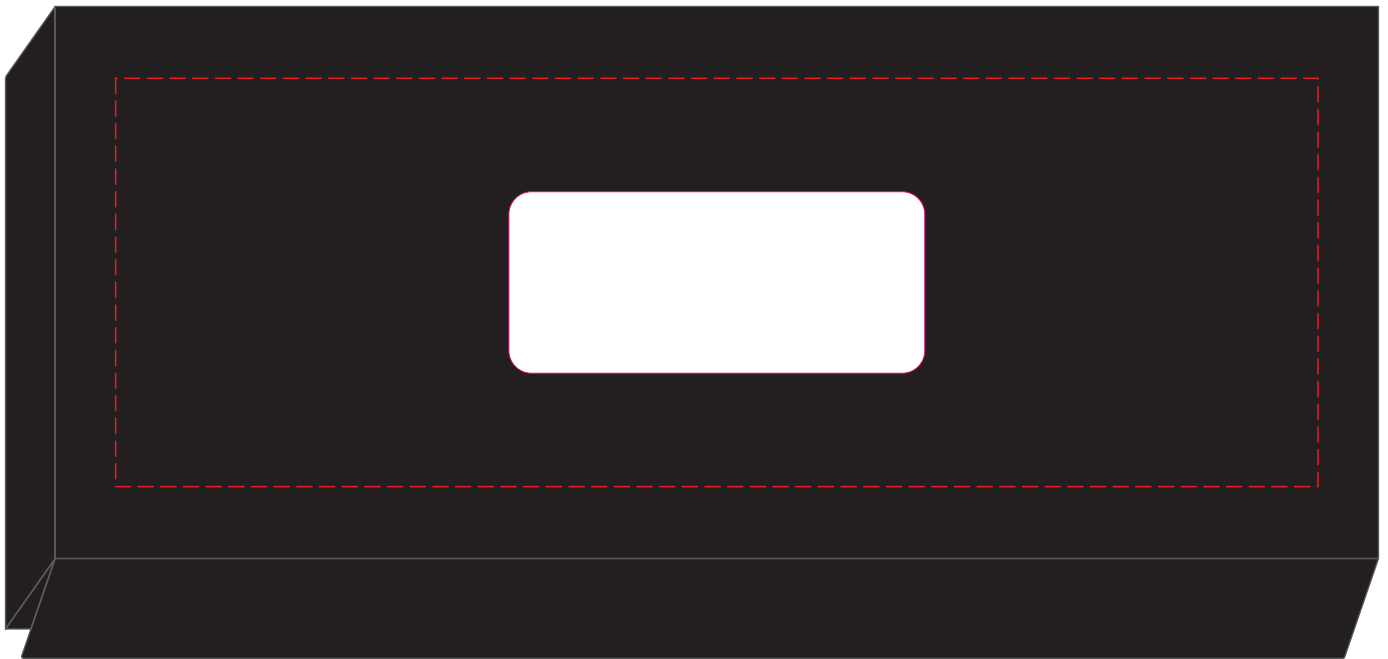

100% of Actual Size
Pad Print

100% of Actual Size
Laser Engraving

Colours Engraves to a Shiny Steel Finish

100% of Actual Size
Pad Print (black box)

Branding area can be moved **anywhere within the red line.**

100% of Actual Size
Resin Dome

Resin Dome - 55x24mm Oval or Rectangle

Branding area can be moved **anywhere within the red line.**

Blue Line = The SIGNIFICANT PRINT AREA
(Keep all critical images & text within this box)
Black Line = Maximum print area
Pink Line = Bleed off to here