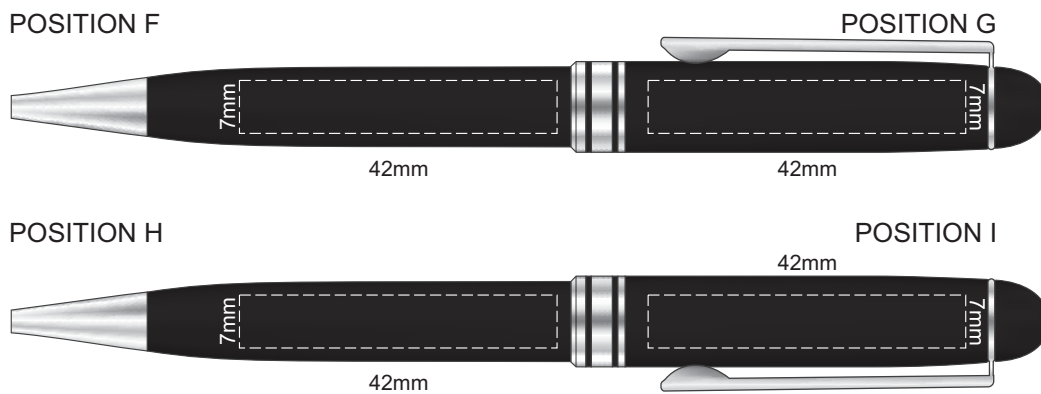

100% of Actual Size
Pad Print

100% of Actual Size
Laser Engraving

Colours Engraves to a Shiny Steel Finish

100% of Actual Size
Pad Print (black box)

Branding area can be moved **anywhere within the red line.**

100% of Actual Size
Resin Dome

Resin Dome - 55x24mm Oval or Rectangle

Branding area can be moved **anywhere within the red line.**

Blue Line = The SIGNIFICANT PRINT AREA
(Keep all critical images & text within this box)
Black Line = Maximum print area
Pink Line = Bleed off to here