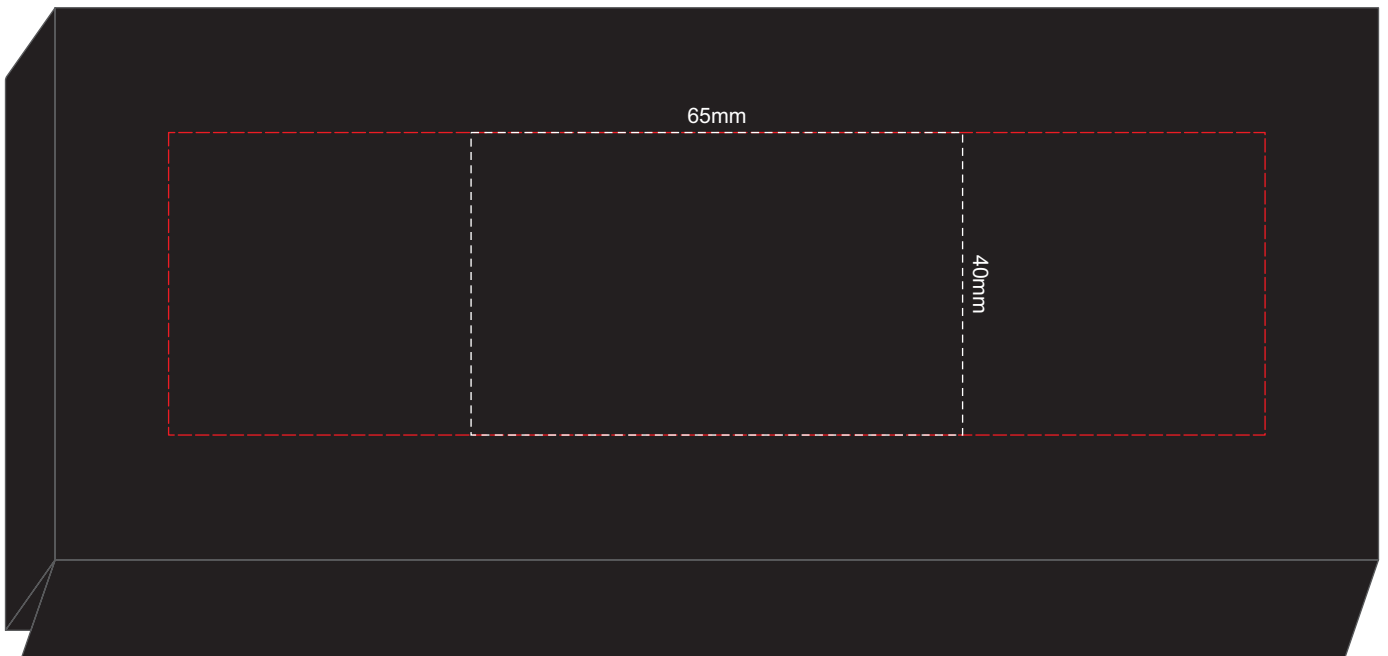

100% of Actual Size
Pad Print

100% of Actual Size
Laser Engraving

Colours Engraves to a Shiny Steel Finish

100% of Actual Size
Pad Print (black box)

Branding area can be moved **anywhere within the red line.**

100% of Actual Size
Resin Dome

Resin Dome - 55x24mm Oval or Rectangle

Branding area can be moved **anywhere within the red line.**

Blue Line = The SIGNIFICANT PRINT AREA
(Keep all critical images & text within this box)
Black Line = Maximum print area
Pink Line = Bleed off to here