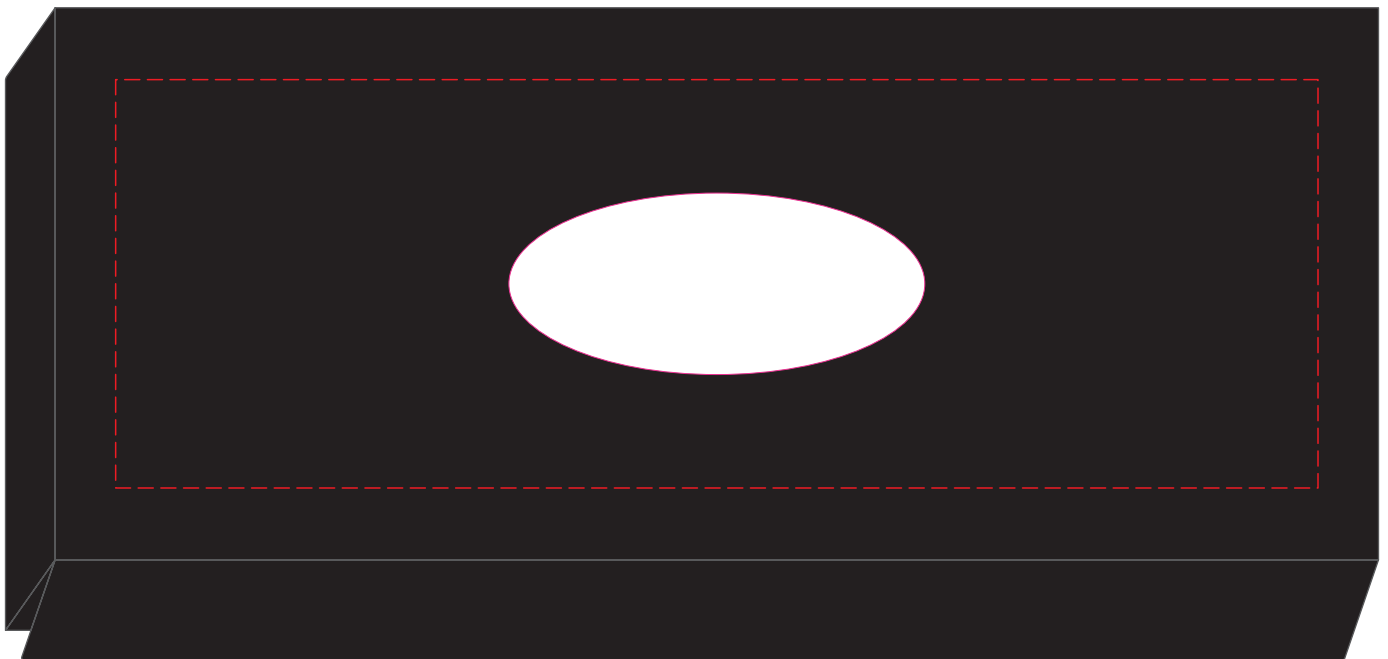

100% of Actual Size
Pad Print

100% of Actual Size
Laser Engraving

Colours Engraves to a Shiny Steel Finish

100% of Actual Size
Pad Print (black box)

Branding area can be moved **anywhere within the red line.**

100% of Actual Size
Resin Dome

Resin Dome - 55x24mm Oval or Rectangle

Branding area can be moved **anywhere within the red line.**

Blue Line = The SIGNIFICANT PRINT AREA
(Keep all critical images & text within this box)
Black Line = Maximum print area
Pink Line = Bleed off to here