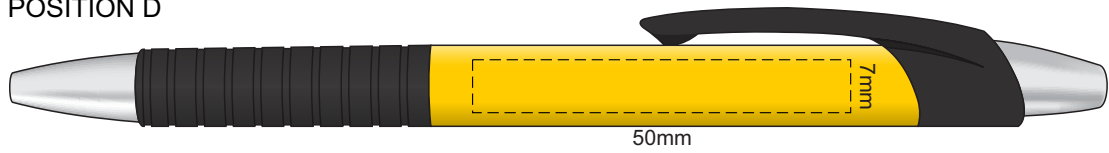

100% of Actual Size
Screen Print

POSITION A

100% of Actual Size
Pad Print

POSITION D

POSITION E

100% of Actual Size
Direct Digital

POSITION D

POSITION E

100% of Actual Size
Pad Print (one side only)

100% of Actual Size
Digital Packaging Print
(one side only)

Digital Print is only available for natural option
Artwork will be printed directly onto the product via CMYK printing (no white),
colours will not be vibrant due to white ink not being available for this process.