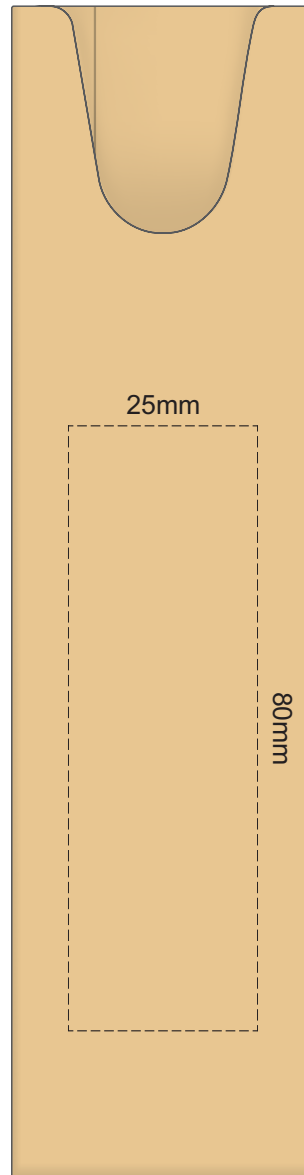

100% of Actual Size
Screen Print

POSITION A

100% of Actual Size
Pad Print

POSITION D

POSITION E

100% of Actual Size
Direct Digital

POSITION D

POSITION E

100% of Actual Size
Pad Print (one side only)

100% of Actual Size
Digital Packaging Print
(one side only)

Digital Print is only available for natural option
Artwork will be printed directly onto the product via CMYK printing (no white),
colours will not be vibrant due to white ink not being available for this process.