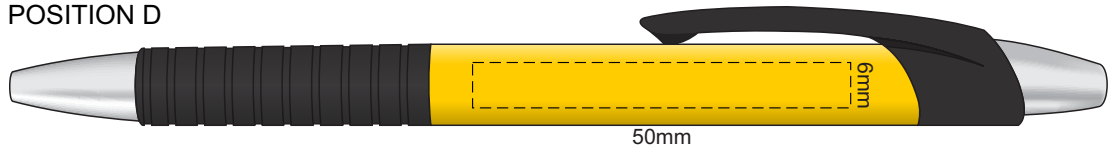

100% of Actual Size
Screen Print

POSITION A

100% of Actual Size
Pad Print

POSITION D

POSITION E

100% of Actual Size
Direct Digital

POSITION D

POSITION E

100% of Actual Size
Pad Print (one side only)

100% of Actual Size
Digital Packaging Print
(one side only)

Digital Print is only available for natural option
Artwork will be printed directly onto the product via CMYK printing (no white),
colours will not be vibrant due to white ink not being available for this process.