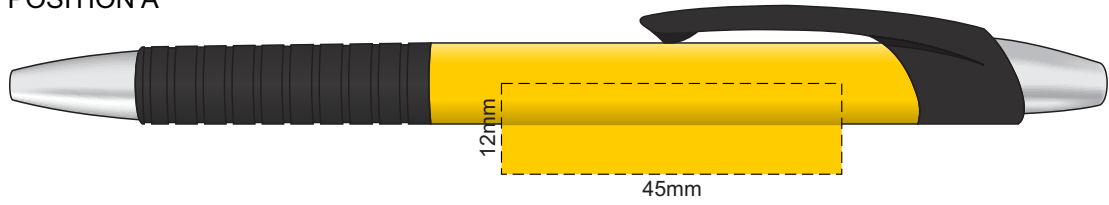

100% of Actual Size
Screen Print

POSITION A

100% of Actual Size
Pad Print

POSITION D

POSITION E

100% of Actual Size
Direct Digital

POSITION D

POSITION E

100% of Actual Size
Pad Print (one side only)

100% of Actual Size
Digital Packaging Print
(one side only)

Digital Print is only available for natural option
Artwork will be printed directly onto the product via CMYK printing (no white),
colours will not be vibrant due to white ink not being available for this process.