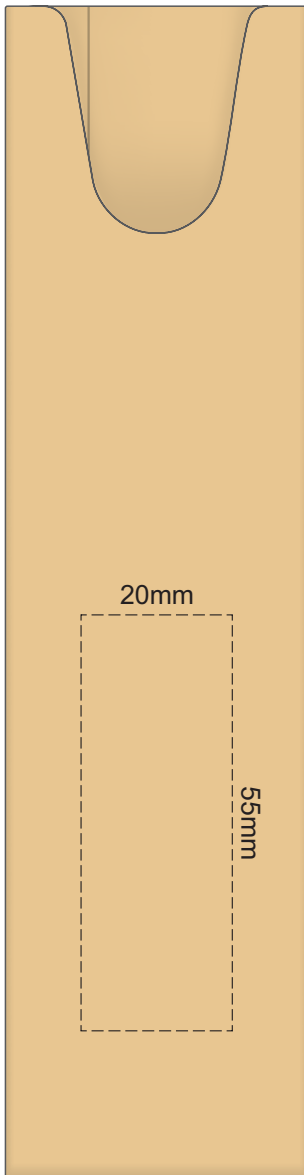

100% of Actual Size
Screen Print

POSITION A

100% of Actual Size
Pad Print

POSITION D

POSITION E

100% of Actual Size
Direct Digital

POSITION D

POSITION E

100% of Actual Size
Pad Print (one side only)

100% of Actual Size
Digital Packaging Print
(one side only)

Digital Print is only available for natural option
Artwork will be printed directly onto the product via CMYK printing (no white),
colours will not be vibrant due to white ink not being available for this process.