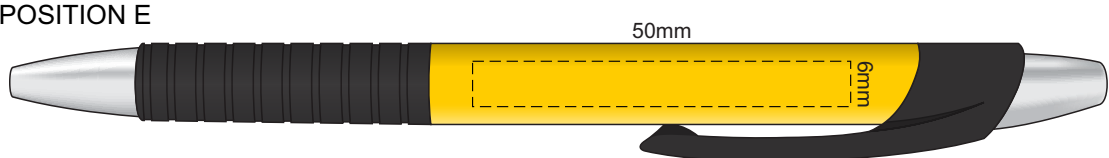

100% of Actual Size
Screen Print

POSITION A

100% of Actual Size
Pad Print

POSITION D

POSITION E

100% of Actual Size
Direct Digital

POSITION D

POSITION E

100% of Actual Size
Pad Print (one side only)

100% of Actual Size
Digital Packaging Print
(one side only)

Digital Print is only available for natural option
Artwork will be printed directly onto the product via CMYK printing (no white),
colours will not be vibrant due to white ink not being available for this process.