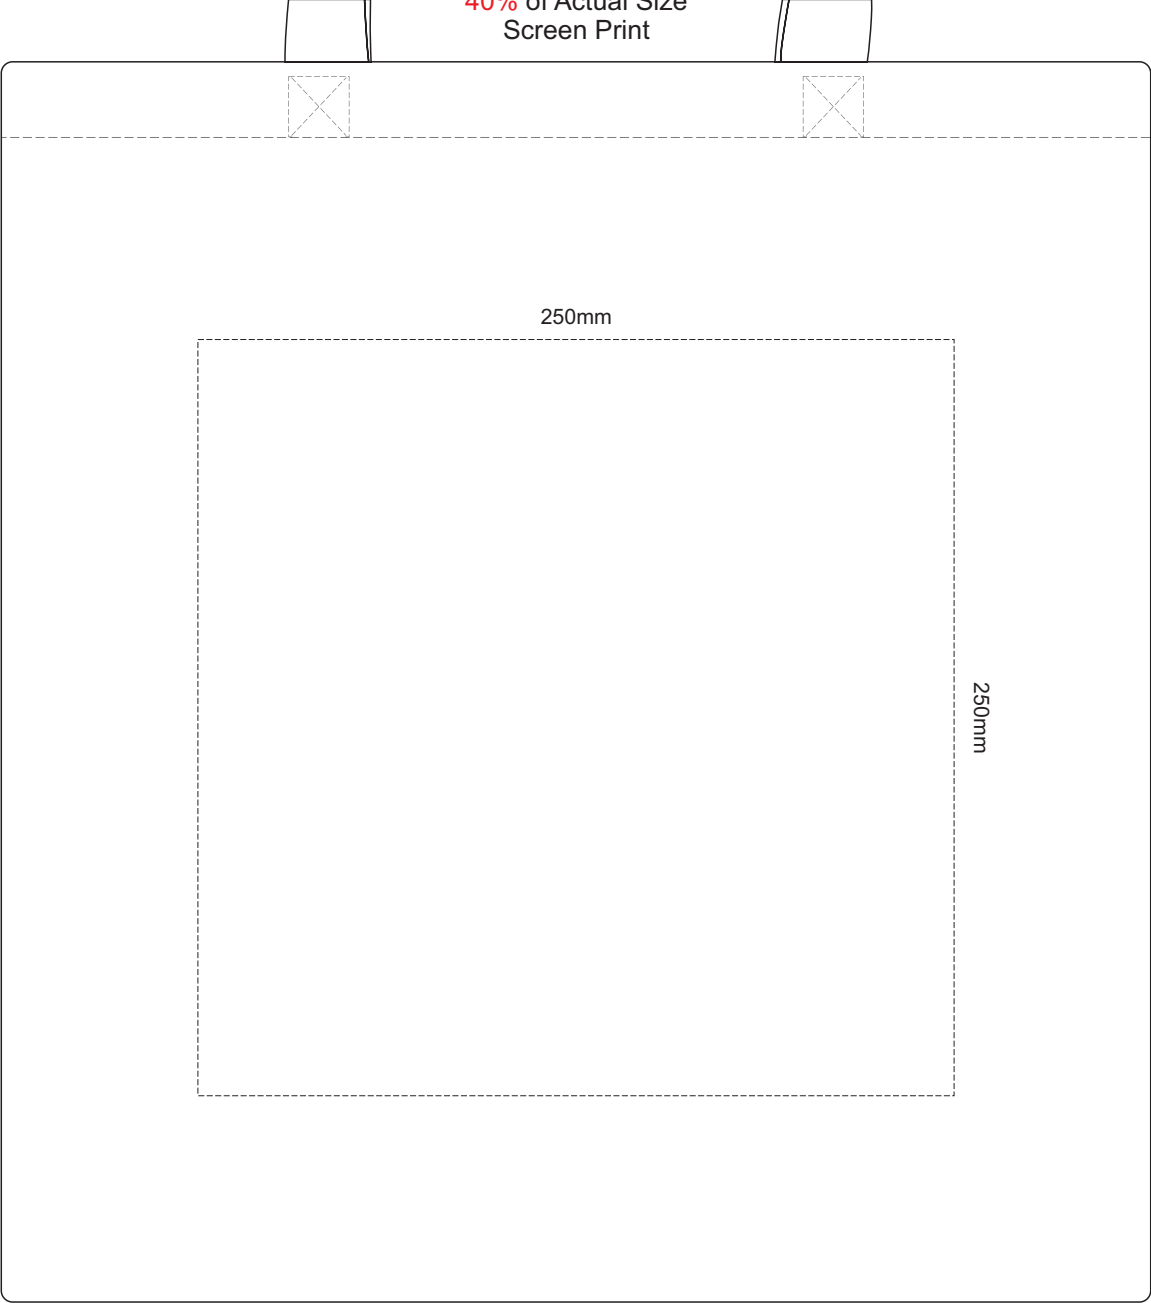

40% of Actual Size
Screen Print

40% of Actual Size
Colourflex Transfer
Faux Embroidery
DigiFlex Transfer

Please note the orientation of these print areas may be rotated to best suit your needs.