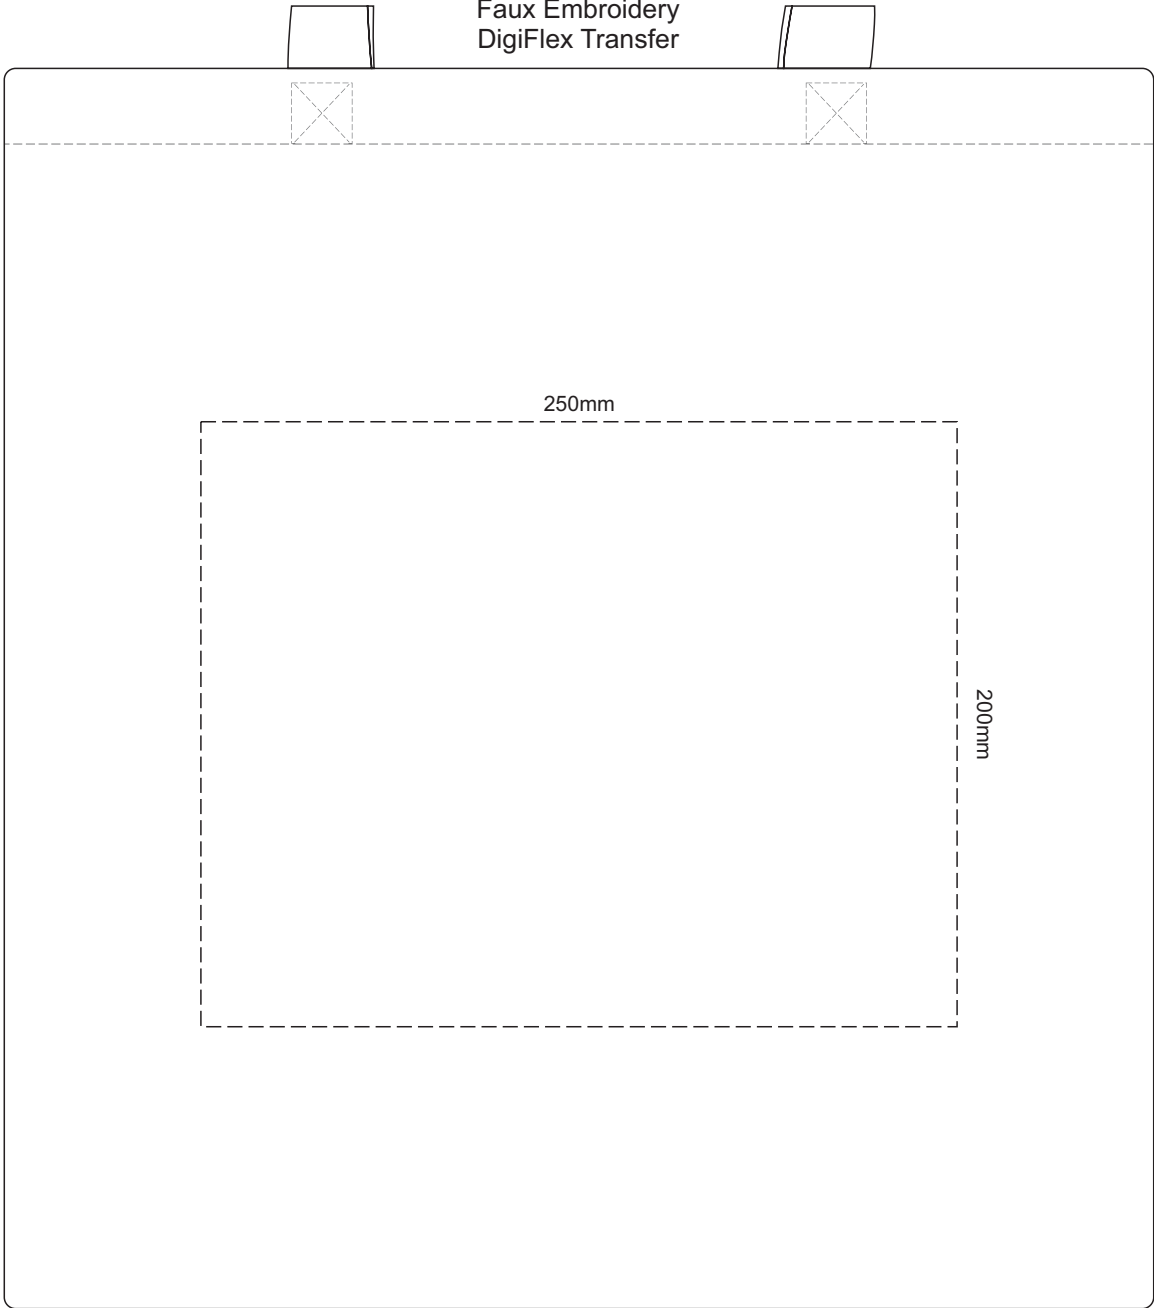

40% of Actual Size
Screen Print

40% of Actual Size
Colourflex Transfer
Faux Embroidery
DigiFlex Transfer

Please note the orientation of these print areas may be rotated to best suit your needs.