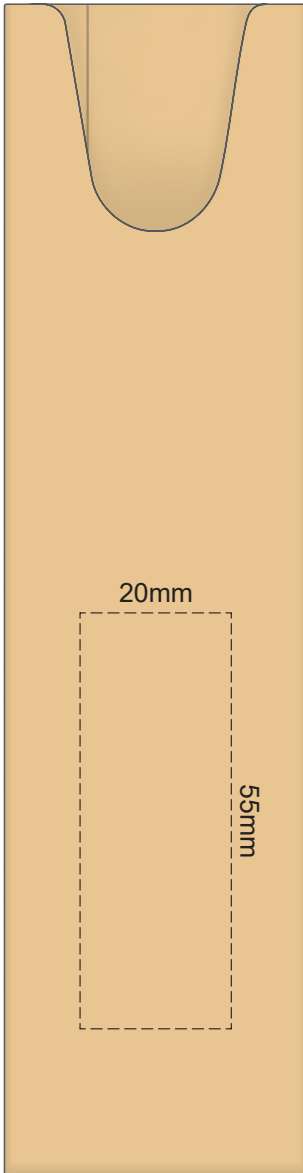

100% of Actual Size
Pad Print

100% of Actual Size
Pad Print

100% of Actual Size
Direct Digital

100% of Actual Size
Direct Digital

100% of Actual Size
Pad Print (one side only)

100% of Actual Size
Digital Packaging Print
(one side only)

Digital Print is only available for natural option
Artwork will be printed directly onto the product via CMYK printing (no white),
colours will not be vibrant due to white ink not being available for this process.