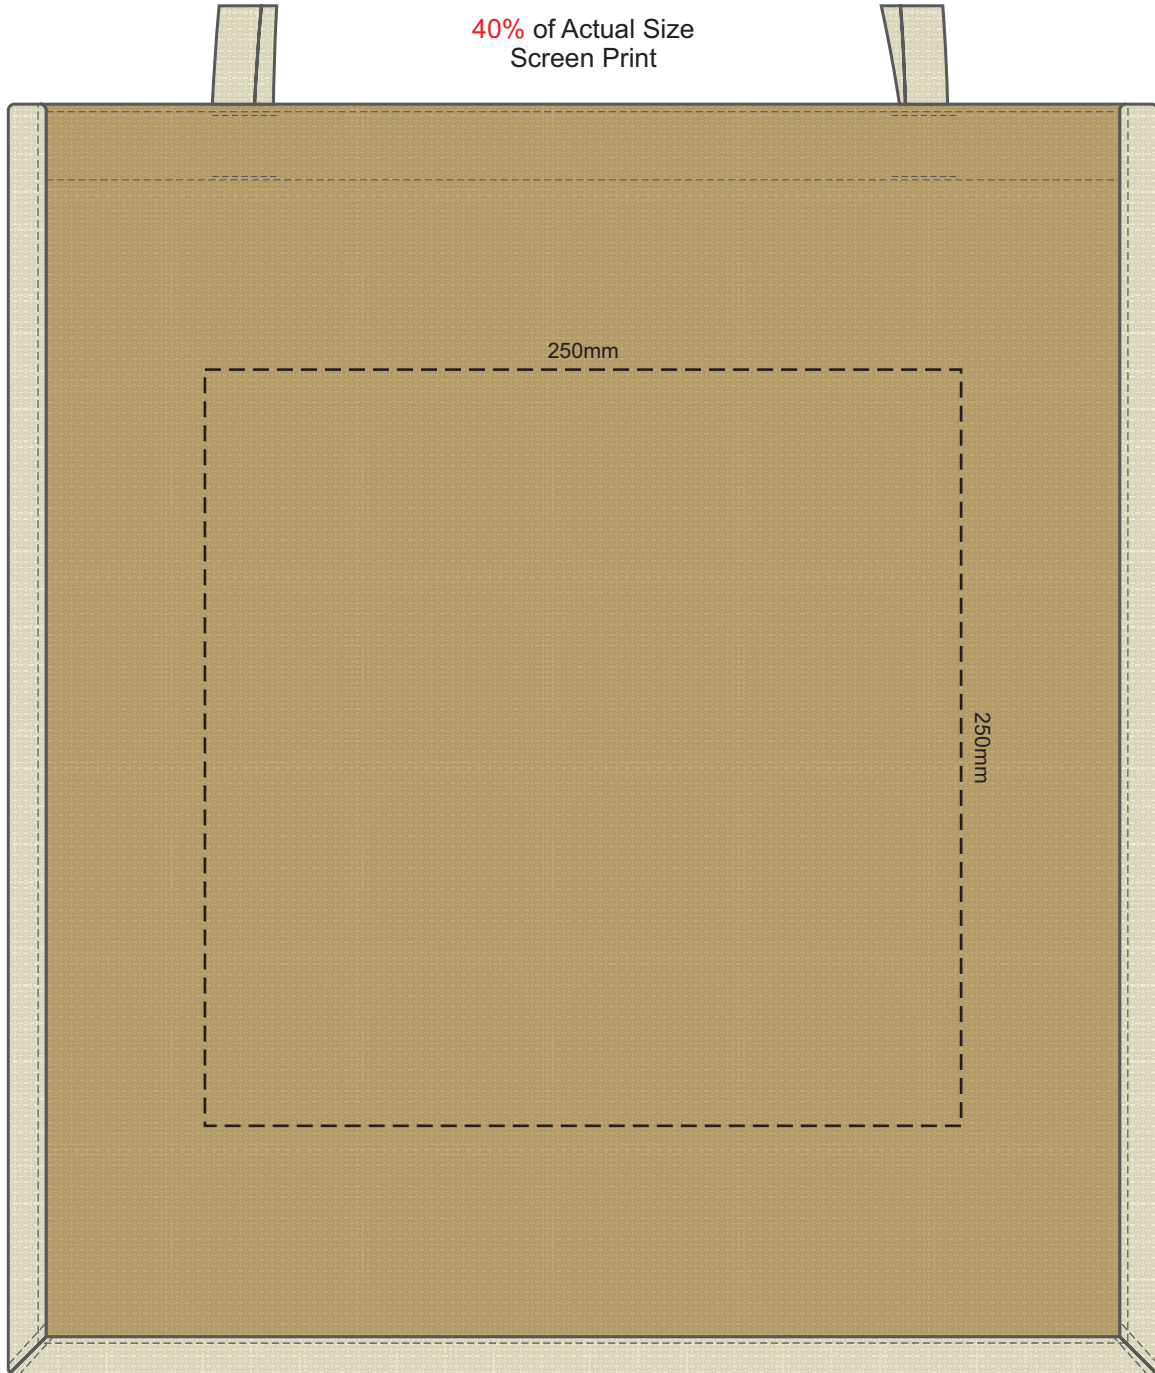

40% of Actual Size
Screen Print

Please be aware the artwork will be significantly affected by the texture of the bag.
Fine detailing, small text will be lost in the texture of the bag and may not be legible.

40% of Actual Size
Colourflex Transfer
Faux Embroidery
DigiFlex Transfer

Please note the orientation of these print areas may be rotated to best suit your needs.