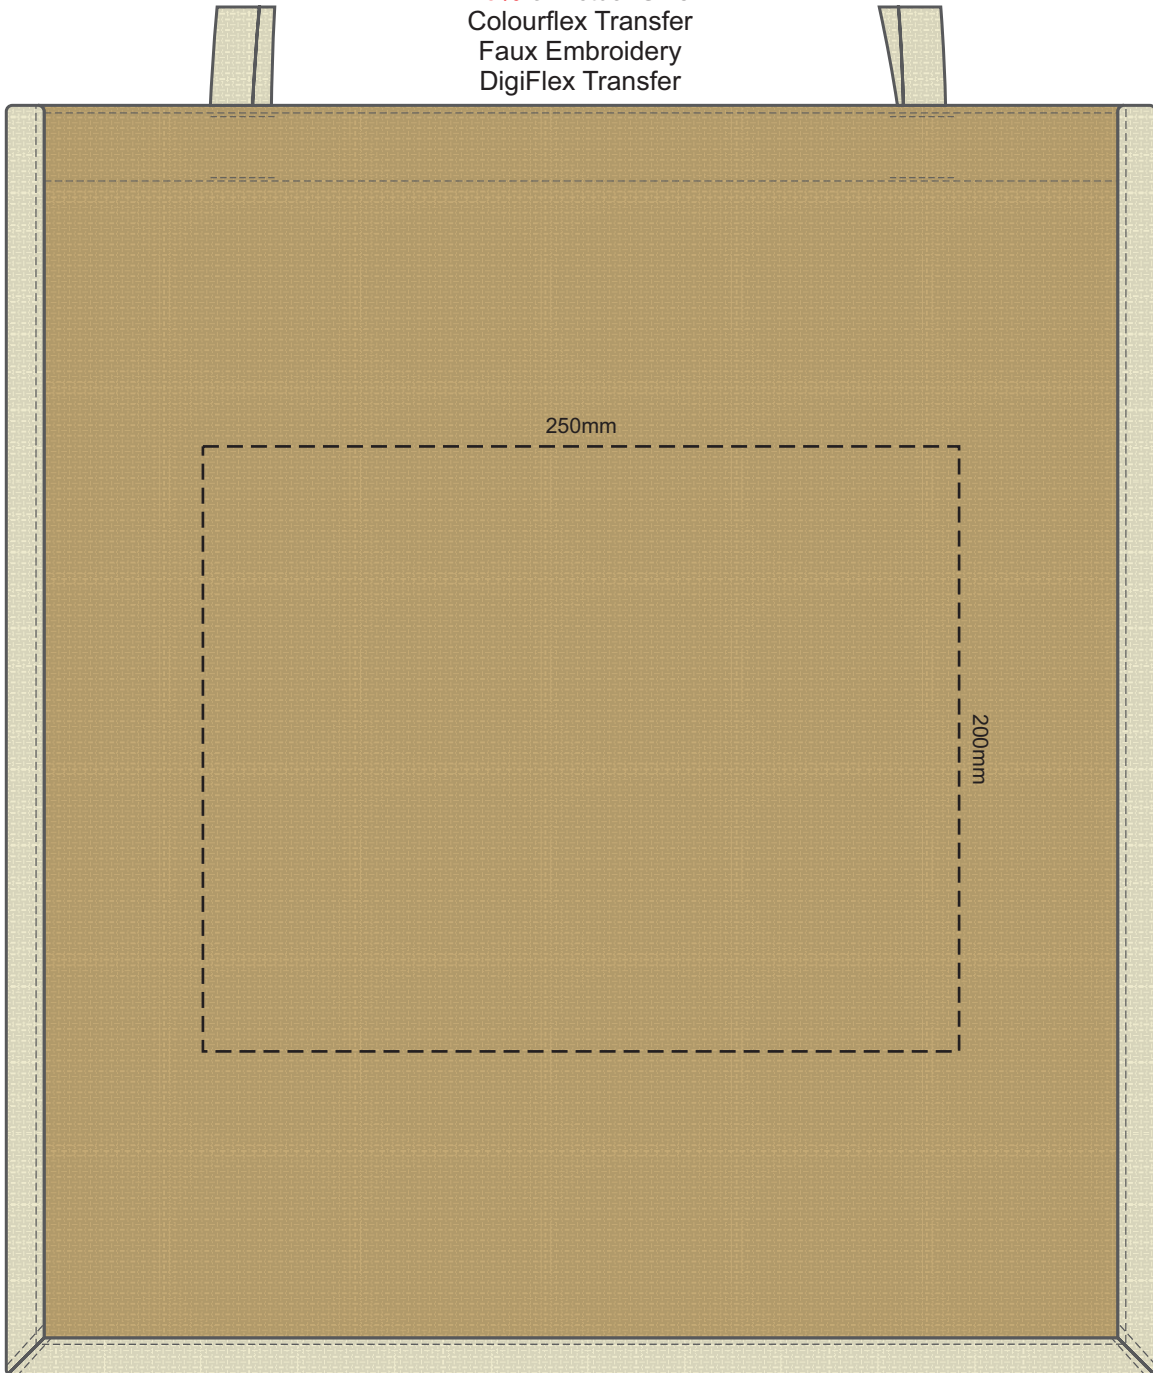

40% of Actual Size
Screen Print

Please be aware the artwork will be significantly affected by the texture of the bag.
Fine detailing, small text will be lost in the texture of the bag and may not be legible.

40% of Actual Size
Colourflex Transfer
Faux Embroidery
DigiFlex Transfer

Please note the orientation of these print areas may be rotated to best suit your needs.