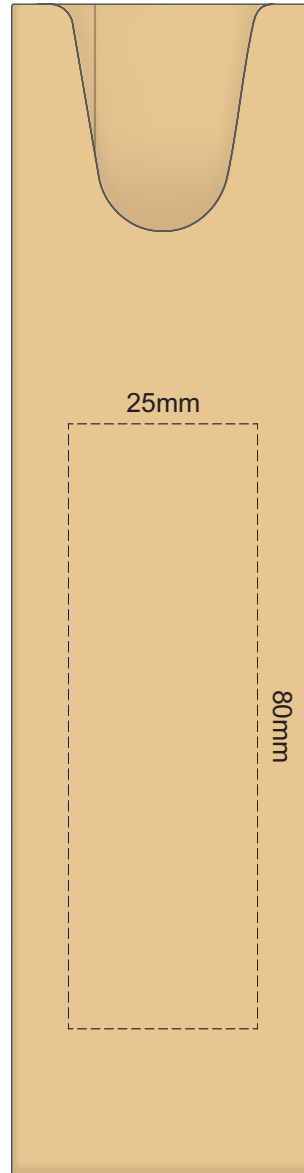

100% of Actual Size
Screen Print (One Colour)

POSITION A

100% of Actual Size
Pad Print

POSITION D

POSITION E

100% of Actual Size
Direct Digital

POSITION D

POSITION E

100% of Actual Size
Pad Print (one side only)

100% of Actual Size
Digital Packaging Print
(one side only)

Digital Print is only available for natural option
Artwork will be printed directly onto the product via CMYK printing (no white),
colours will not be vibrant due to white ink not being available for this process.