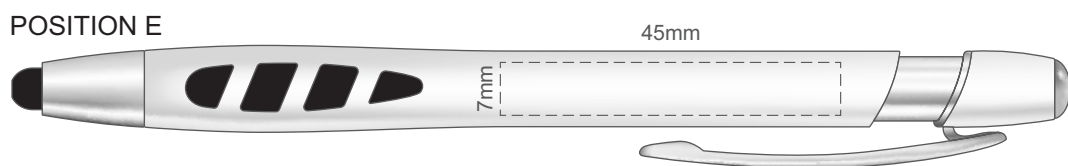

100% of Actual Size
Screen Print (One Colour)

POSITION A

100% of Actual Size
Pad Print

POSITION D

POSITION E

100% of Actual Size
Direct Digital

POSITION D

POSITION E

100% of Actual Size
Pad Print (one side only)

100% of Actual Size
Digital Packaging Print
(one side only)

Digital Print is only available for natural option
Artwork will be printed directly onto the product via CMYK printing (no white),
colours will not be vibrant due to white ink not being available for this process.