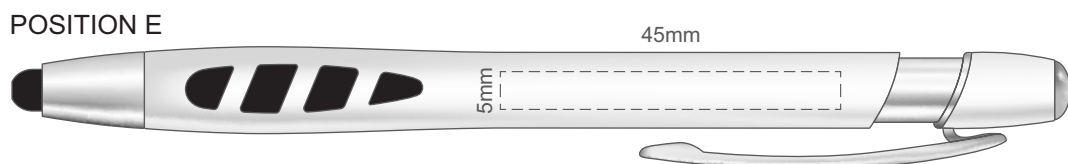

100% of Actual Size
Screen Print (One Colour)

POSITION A

100% of Actual Size
Pad Print

POSITION D

POSITION E

100% of Actual Size
Direct Digital

POSITION D

POSITION E

100% of Actual Size
Pad Print (one side only)

100% of Actual Size
Digital Packaging Print
(one side only)

Digital Print is only available for natural option
Artwork will be printed directly onto the product via CMYK printing (no white),
colours will not be vibrant due to white ink not being available for this process.