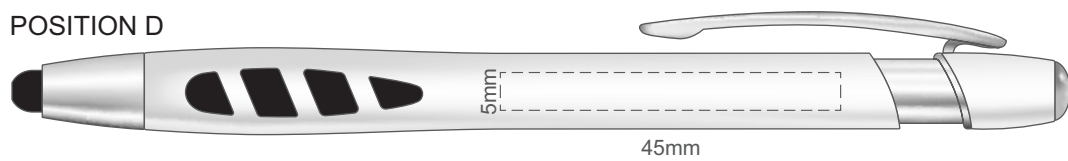

100% of Actual Size
Screen Print (One Colour)

POSITION A

100% of Actual Size
Pad Print

POSITION D

POSITION E

100% of Actual Size
Direct Digital

POSITION D

POSITION E

100% of Actual Size
Pad Print (one side only)

100% of Actual Size
Digital Packaging Print
(one side only)

Digital Print is only available for natural option
Artwork will be printed directly onto the product via CMYK printing (no white),
colours will not be vibrant due to white ink not being available for this process.