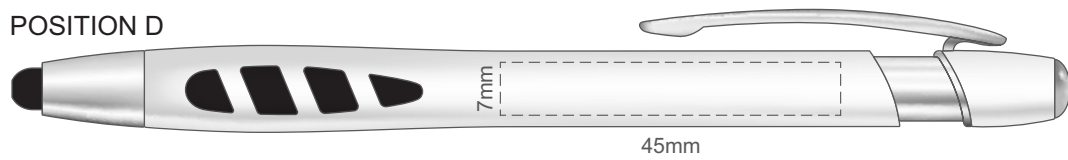

100% of Actual Size
Screen Print (One Colour)

POSITION A

100% of Actual Size
Pad Print

POSITION D

POSITION E

100% of Actual Size
Direct Digital

POSITION D

POSITION E

100% of Actual Size
Pad Print (one side only)

100% of Actual Size
Digital Packaging Print
(one side only)

Digital Print is only available for natural option
Artwork will be printed directly onto the product via CMYK printing (no white),
colours will not be vibrant due to white ink not being available for this process.