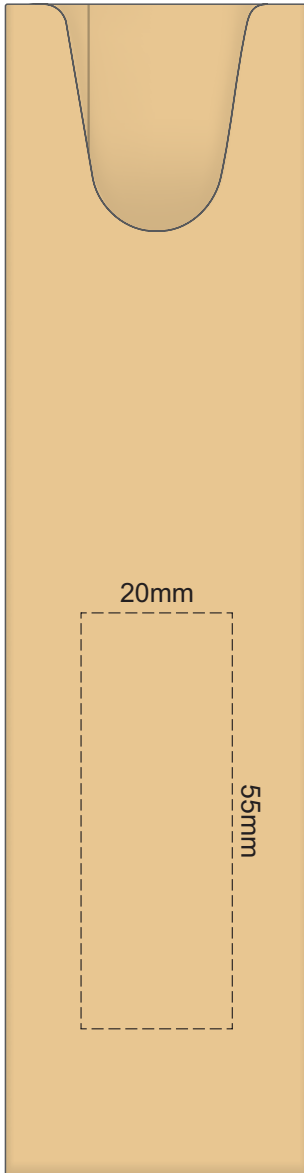

100% of Actual Size
Screen Print (One Colour)

POSITION A

100% of Actual Size
Pad Print

POSITION D

POSITION E

100% of Actual Size
Direct Digital

POSITION D

POSITION E

100% of Actual Size
Pad Print (one side only)

100% of Actual Size
Digital Packaging Print
(one side only)

Digital Print is only available for natural option
Artwork will be printed directly onto the product via CMYK printing (no white),
colours will not be vibrant due to white ink not being available for this process.