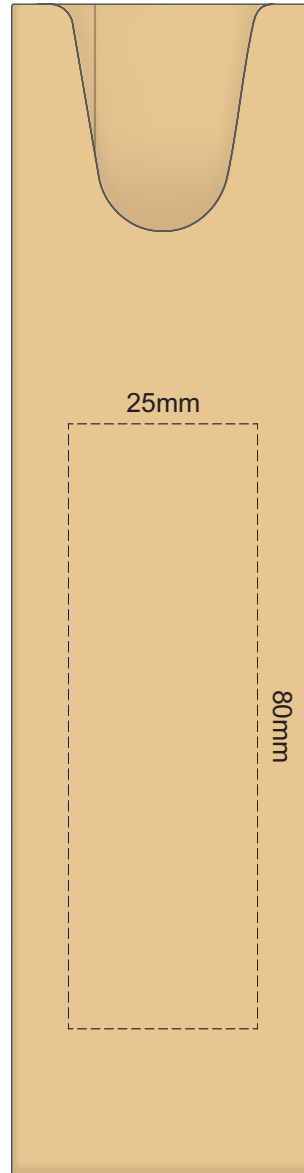

Grip	Barrel
Yellow	
Orange	
Pink	
Red	
Green	
Cyan	
Blue	
Purple	
Grey	
Black	

100% of Actual Size
Screen Print

POSITION A

100% of Actual Size
Pad Print

POSITION D

POSITION E

100% of Actual Size
Direct Digital

POSITION D

POSITION E

100% of Actual Size
Pad Print (one side only)

100% of Actual Size
Digital Packaging Print
(one side only)

Digital Print is only available for natural option
Artwork will be printed directly onto the product via CMYK printing (no white),
colours will not be vibrant due to white ink not being available for this process.