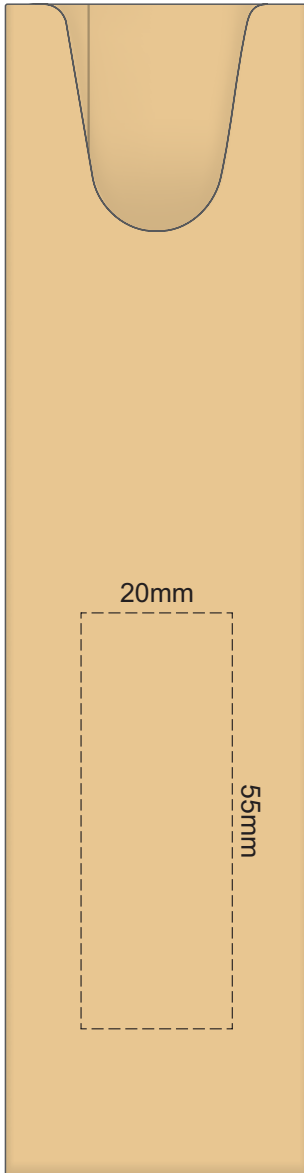

Grip	Barrel
Yellow	
Orange	
Pink	
Red	
Green	
Cyan	
Blue	
Purple	
Grey	
Black	

100% of Actual Size
Screen Print

POSITION A

100% of Actual Size
Pad Print

POSITION D

POSITION E

100% of Actual Size
Direct Digital

POSITION D

POSITION E

100% of Actual Size
Pad Print (one side only)

100% of Actual Size
Digital Packaging Print
(one side only)

Digital Print is only available for natural option
Artwork will be printed directly onto the product via CMYK printing (no white),
colours will not be vibrant due to white ink not being available for this process.