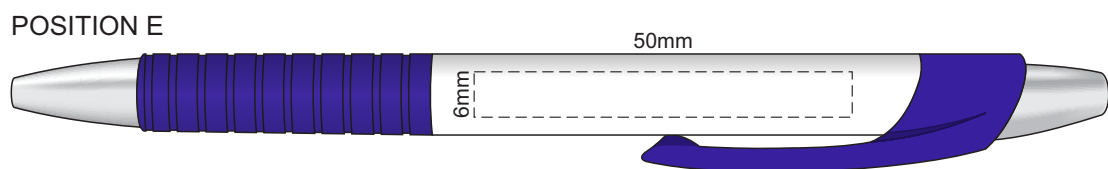

Grip	Barrel
Yellow	
Orange	
Pink	
Red	
Green	
Cyan	
Blue	
Purple	
Grey	
Black	

100% of Actual Size
Screen Print

POSITION A

100% of Actual Size
Pad Print

POSITION D

POSITION E

100% of Actual Size
Direct Digital

POSITION D

POSITION E

100% of Actual Size
Pad Print (one side only)

100% of Actual Size
Digital Packaging Print
(one side only)

Digital Print is only available for natural option
Artwork will be printed directly onto the product via CMYK printing (no white),
colours will not be vibrant due to white ink not being available for this process.