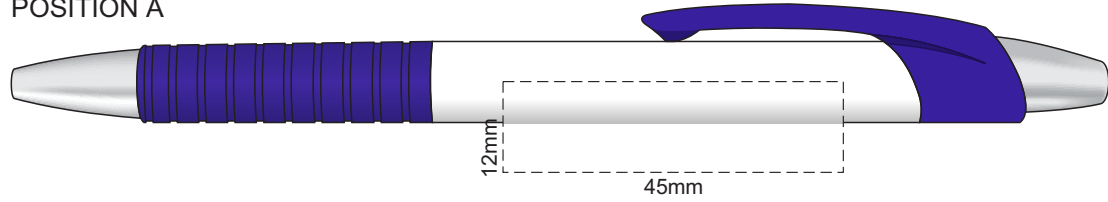

Grip	Barrel
Yellow	
Orange	
Pink	
Red	
Green	
Cyan	
Blue	
Purple	
Grey	
Black	

100% of Actual Size
Screen Print

POSITION A

100% of Actual Size
Pad Print

POSITION D

POSITION E

100% of Actual Size
Direct Digital

POSITION D

POSITION E

100% of Actual Size
Pad Print (one side only)

100% of Actual Size
Digital Packaging Print
(one side only)

Digital Print is only available for natural option
Artwork will be printed directly onto the product via CMYK printing (no white),
colours will not be vibrant due to white ink not being available for this process.