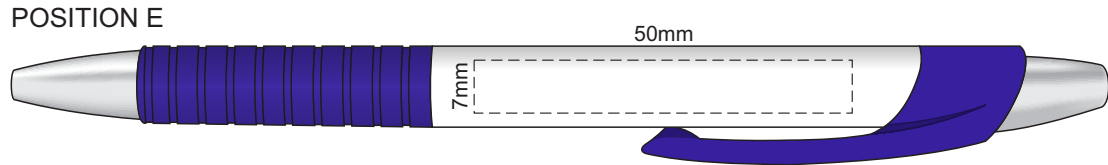

Grip	Barrel
Yellow	
Orange	
Pink	
Red	
Green	
Cyan	
Blue	
Purple	
Grey	
Black	

100% of Actual Size
Screen Print

POSITION A

100% of Actual Size
Pad Print

POSITION D

POSITION E

100% of Actual Size
Direct Digital

POSITION D

POSITION E

100% of Actual Size
Pad Print (one side only)

100% of Actual Size
Digital Packaging Print
(one side only)

Digital Print is only available for natural option
Artwork will be printed directly onto the product via CMYK printing (no white),
colours will not be vibrant due to white ink not being available for this process.