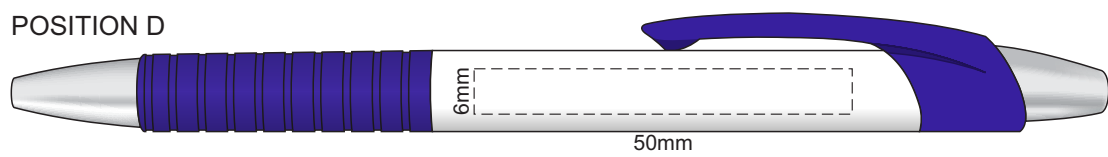

Grip	Barrel
Yellow	
Orange	
Pink	
Red	
Green	
Cyan	
Blue	
Purple	
Grey	
Black	

100% of Actual Size
Screen Print

POSITION A

100% of Actual Size
Pad Print

POSITION D

POSITION E

100% of Actual Size
Direct Digital

POSITION D

POSITION E

100% of Actual Size
Pad Print (one side only)

100% of Actual Size
Digital Packaging Print
(one side only)

Digital Print is only available for natural option
Artwork will be printed directly onto the product via CMYK printing (no white),
colours will not be vibrant due to white ink not being available for this process.