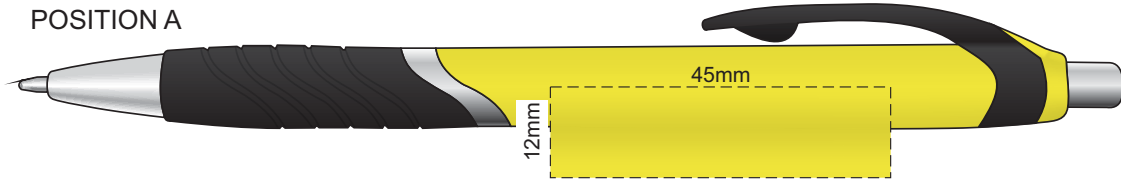

100% of Actual Size
Screen Print
(multi colour loose registration)

100% of Actual Size
Screen Print (one colour)

100% of Actual Size
Pad Print

100% of Actual Size
Direct Digital

100% of Actual Size
Pad Print (one side only)

100% of Actual Size
Digital Packaging Print
(one side only)

Digital Print is only available for natural option
Artwork will be printed directly onto the product via CMYK printing (no white),
colours will not be vibrant due to white ink not being available for this process.