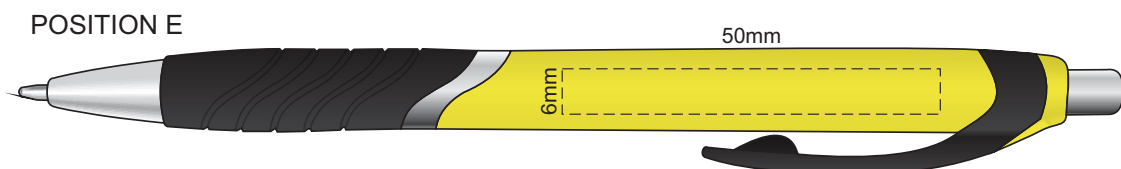

100% of Actual Size
Screen Print
(multi colour loose registration)

100% of Actual Size
Screen Print (one colour)

100% of Actual Size
Pad Print

100% of Actual Size
Direct Digital

100% of Actual Size
Pad Print (one side only)

100% of Actual Size
Digital Packaging Print
(one side only)

Digital Print is only available for natural option
Artwork will be printed directly onto the product via CMYK printing (no white),
colours will not be vibrant due to white ink not being available for this process.