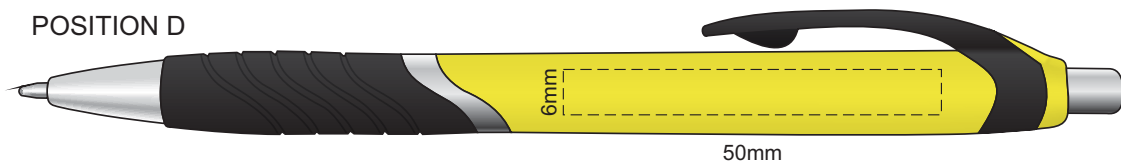

100% of Actual Size
Screen Print
(multi colour loose registration)

100% of Actual Size
Screen Print (one colour)

100% of Actual Size
Pad Print

100% of Actual Size
Direct Digital

100% of Actual Size
Pad Print (one side only)

100% of Actual Size
Digital Packaging Print
(one side only)

Digital Print is only available for natural option
Artwork will be printed directly onto the product via CMYK printing (no white),
colours will not be vibrant due to white ink not being available for this process.