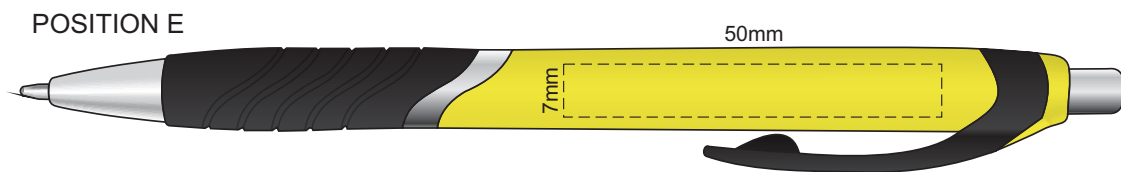

100% of Actual Size
Screen Print
(multi colour loose registration)

100% of Actual Size
Screen Print (one colour)

100% of Actual Size
Pad Print

100% of Actual Size
Direct Digital

100% of Actual Size
Pad Print (one side only)

100% of Actual Size
Digital Packaging Print
(one side only)

Digital Print is only available for natural option
Artwork will be printed directly onto the product via CMYK printing (no white),
colours will not be vibrant due to white ink not being available for this process.