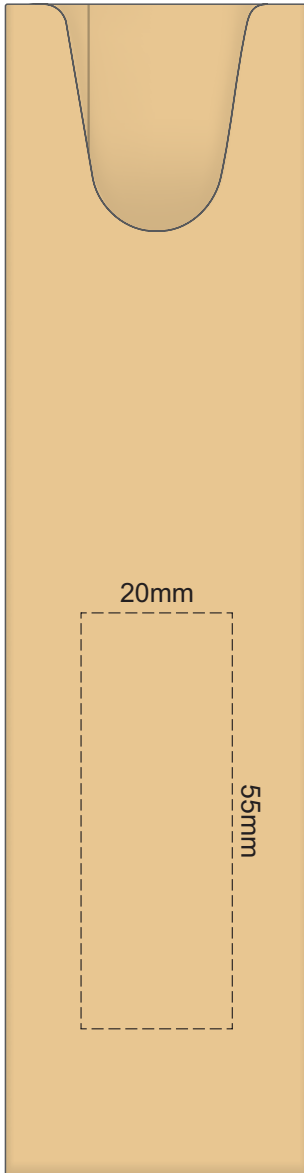

100% of Actual Size
Screen Print
(multi colour loose registration)

100% of Actual Size
Screen Print (one colour)

100% of Actual Size
Pad Print

100% of Actual Size
Direct Digital

100% of Actual Size
Pad Print (one side only)

100% of Actual Size
Digital Packaging Print
(one side only)

Digital Print is only available for natural option
Artwork will be printed directly onto the product via CMYK printing (no white),
colours will not be vibrant due to white ink not being available for this process.