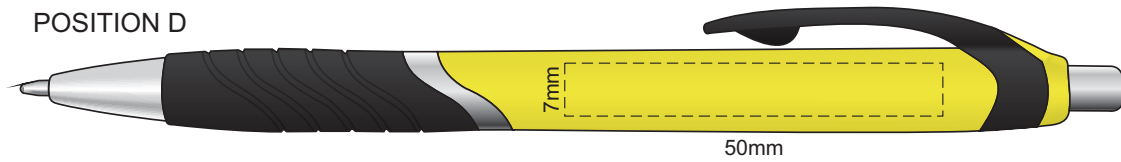

100% of Actual Size
Screen Print
(multi colour loose registration)

100% of Actual Size
Screen Print (one colour)

100% of Actual Size
Pad Print

100% of Actual Size
Direct Digital

100% of Actual Size
Pad Print (one side only)

100% of Actual Size
Digital Packaging Print
(one side only)

Digital Print is only available for natural option
Artwork will be printed directly onto the product via CMYK printing (no white),
colours will not be vibrant due to white ink not being available for this process.