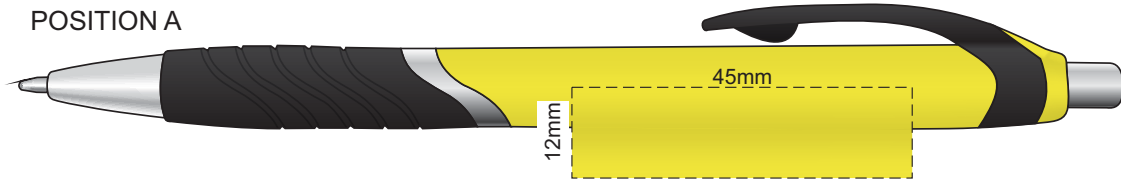

100% of Actual Size
Screen Print
(multi colour loose registration)

100% of Actual Size
Screen Print (one colour)

100% of Actual Size
Pad Print

100% of Actual Size
Direct Digital

100% of Actual Size
Pad Print (one side only)

100% of Actual Size
Digital Packaging Print
(one side only)

Digital Print is only available for natural option
Artwork will be printed directly onto the product via CMYK printing (no white),
colours will not be vibrant due to white ink not being available for this process.