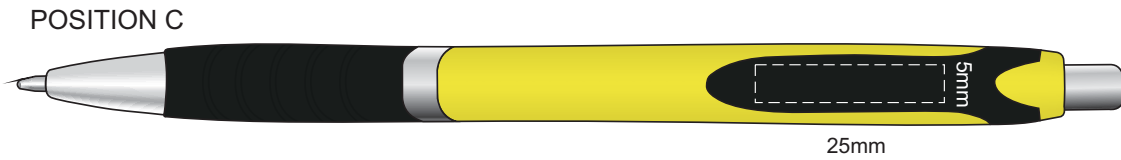

100% of Actual Size
Screen Print
(multi colour loose registration)

100% of Actual Size
Screen Print (one colour)

100% of Actual Size
Pad Print

100% of Actual Size
Direct Digital

100% of Actual Size
Pad Print (one side only)

100% of Actual Size
Digital Packaging Print
(one side only)

Digital Print is only available for natural option
Artwork will be printed directly onto the product via CMYK printing (no white),
colours will not be vibrant due to white ink not being available for this process.