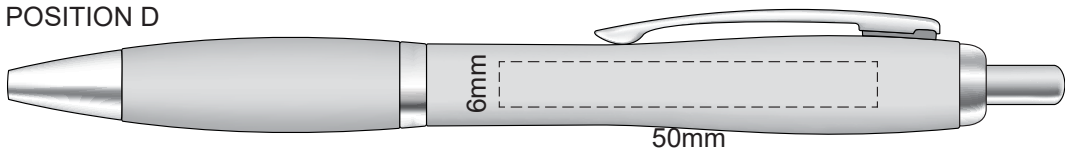

100% of Actual Size
Pad Print

POSITION D

POSITION E

100% of Actual Size
Pad Print

POSITION D

POSITION E

100% of Actual Size
Direct Digital

POSITION D

POSITION E

100% of Actual Size
Direct Digital

POSITION D

POSITION E

100% of Actual Size
Pad Print (one side only)

100% of Actual Size
Digital Packaging Print
(one side only)

Digital Print is only available for natural option
Artwork will be printed directly onto the product via CMYK printing (no white),
colours will not be vibrant due to white ink not being available for this process.