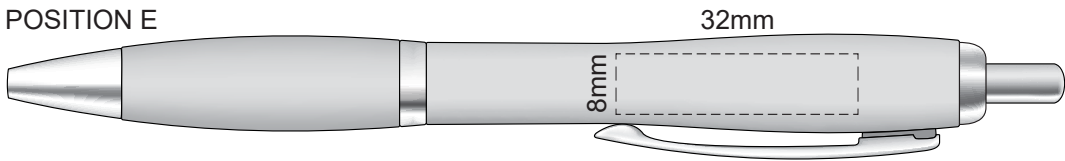

100% of Actual Size
Pad Print

POSITION D

POSITION E

100% of Actual Size
Pad Print

POSITION D

POSITION E

100% of Actual Size
Direct Digital

POSITION D

POSITION E

100% of Actual Size
Direct Digital

POSITION D

POSITION E

100% of Actual Size
Pad Print (one side only)

100% of Actual Size
Digital Packaging Print
(one side only)

Digital Print is only available for natural option
Artwork will be printed directly onto the product via CMYK printing (no white),
colours will not be vibrant due to white ink not being available for this process.