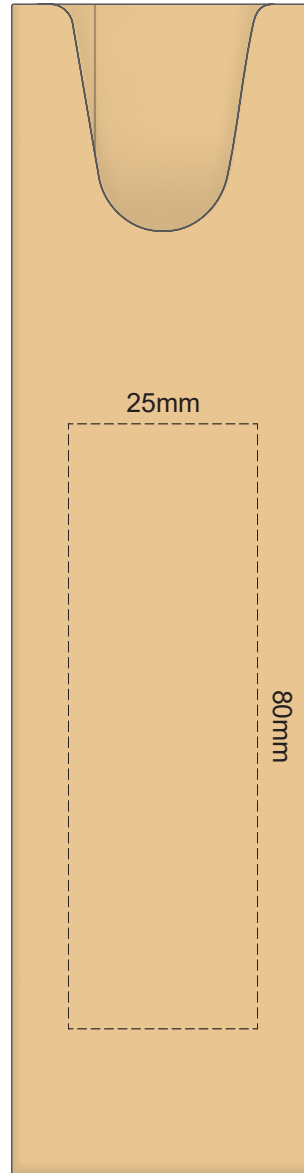

100% of Actual Size
Pad Print

POSITION D

POSITION E

100% of Actual Size
Pad Print

POSITION D

POSITION E

100% of Actual Size
Direct Digital

POSITION D

POSITION E

100% of Actual Size
Direct Digital

POSITION D

POSITION E

100% of Actual Size
Pad Print (one side only)

100% of Actual Size
Digital Packaging Print
(one side only)

Digital Print is only available for natural option
Artwork will be printed directly onto the product via CMYK printing (no white),
colours will not be vibrant due to white ink not being available for this process.