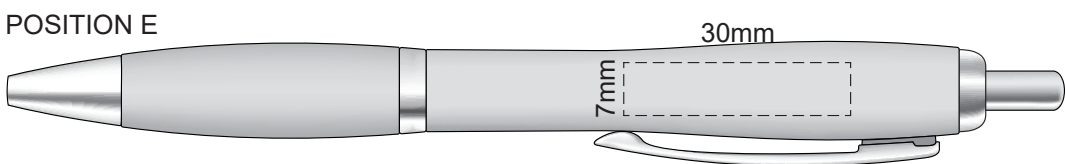

100% of Actual Size
Pad Print

POSITION D

POSITION E

100% of Actual Size
Pad Print

POSITION D

POSITION E

100% of Actual Size
Direct Digital

POSITION D

POSITION E

100% of Actual Size
Direct Digital

POSITION D

POSITION E

100% of Actual Size
Pad Print (one side only)

100% of Actual Size
Digital Packaging Print
(one side only)

Digital Print is only available for natural option
Artwork will be printed directly onto the product via CMYK printing (no white),
colours will not be vibrant due to white ink not being available for this process.