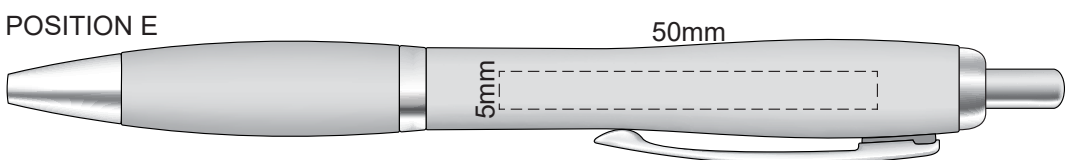

POSITION E

100% of Actual Size
Direct Digital

POSITION D

POSITION E

100% of Actual Size
Pad Print (one side only)

100% of Actual Size
Digital Packaging Print
(one side only)

Digital Print is only available for natural option
Artwork will be printed directly onto the product via CMYK printing (no white),
colours will not be vibrant due to white ink not being available for this process.