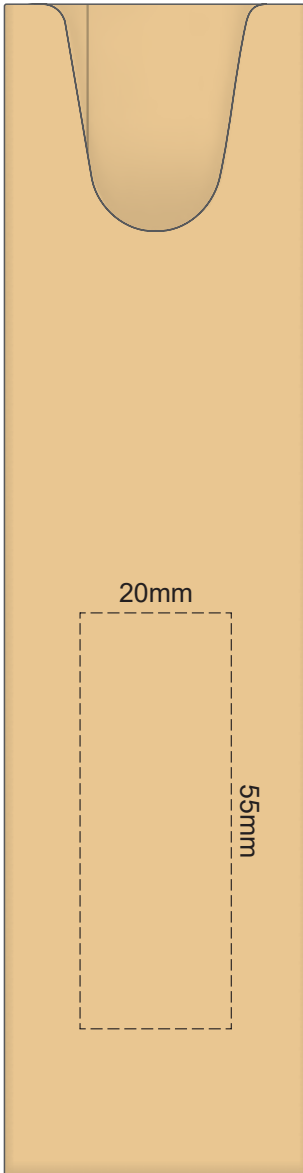

100% of Actual Size
Pad Print

POSITION D

POSITION E

100% of Actual Size
Pad Print

POSITION D

POSITION E

100% of Actual Size
Direct Digital

POSITION D

POSITION E

100% of Actual Size
Direct Digital

POSITION D

POSITION E

100% of Actual Size
Pad Print (one side only)

100% of Actual Size
Digital Packaging Print
(one side only)

Digital Print is only available for natural option
Artwork will be printed directly onto the product via CMYK printing (no white),
colours will not be vibrant due to white ink not being available for this process.