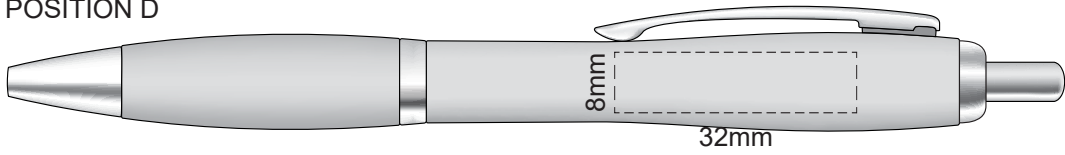

100% of Actual Size
Pad Print

POSITION D

POSITION E

100% of Actual Size
Pad Print

POSITION D

POSITION E

100% of Actual Size
Direct Digital

POSITION D

POSITION E

100% of Actual Size
Direct Digital

POSITION D

POSITION E

100% of Actual Size
Pad Print (one side only)

100% of Actual Size
Digital Packaging Print
(one side only)

Digital Print is only available for natural option
Artwork will be printed directly onto the product via CMYK printing (no white),
colours will not be vibrant due to white ink not being available for this process.