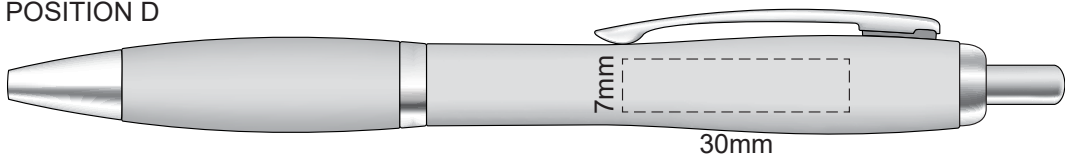

100% of Actual Size
Pad Print

POSITION D

POSITION E

100% of Actual Size
Pad Print

POSITION D

POSITION E

100% of Actual Size
Direct Digital

POSITION D

POSITION E

100% of Actual Size
Direct Digital

POSITION D

POSITION E

100% of Actual Size
Pad Print (one side only)

100% of Actual Size
Digital Packaging Print
(one side only)

Digital Print is only available for natural option
Artwork will be printed directly onto the product via CMYK printing (no white),
colours will not be vibrant due to white ink not being available for this process.