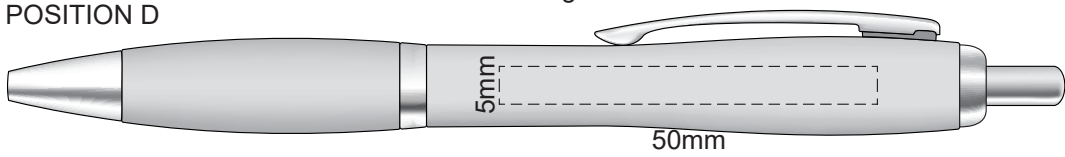

100% of Actual Size
Pad Print

POSITION D

POSITION E

100% of Actual Size
Pad Print

POSITION D

POSITION E

100% of Actual Size
Direct Digital

POSITION D

POSITION E

100% of Actual Size
Direct Digital

POSITION D

POSITION E

100% of Actual Size
Pad Print (one side only)

100% of Actual Size
Digital Packaging Print
(one side only)

Digital Print is only available for natural option
Artwork will be printed directly onto the product via CMYK printing (no white),
colours will not be vibrant due to white ink not being available for this process.