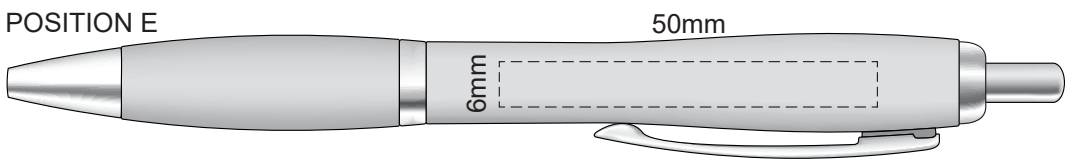

100% of Actual Size
Pad Print

POSITION D

POSITION E

100% of Actual Size
Pad Print

POSITION D

POSITION E

100% of Actual Size
Direct Digital

POSITION D

POSITION E

100% of Actual Size
Direct Digital

POSITION D

POSITION E

100% of Actual Size
Pad Print (one side only)

100% of Actual Size
Digital Packaging Print
(one side only)

Digital Print is only available for natural option
Artwork will be printed directly onto the product via CMYK printing (no white),
colours will not be vibrant due to white ink not being available for this process.