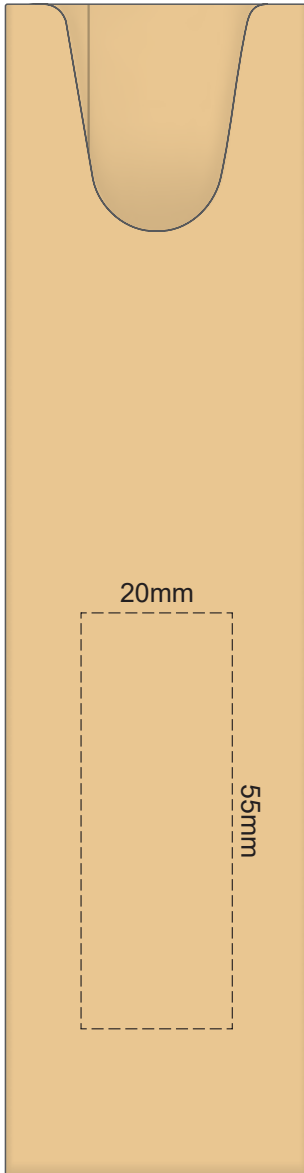

100% of Actual Size
Pad Print

100% of Actual Size
Pad Print

100% of Actual Size
Direct Digital

100% of Actual Size
Direct Digital

100% of Actual Size
Pad Print (one side only)

100% of Actual Size
Digital Packaging Print
(one side only)

Digital Print is only available for natural option
Artwork will be printed directly onto the product via CMYK printing (no white),
colours will not be vibrant due to white ink not being available for this process.