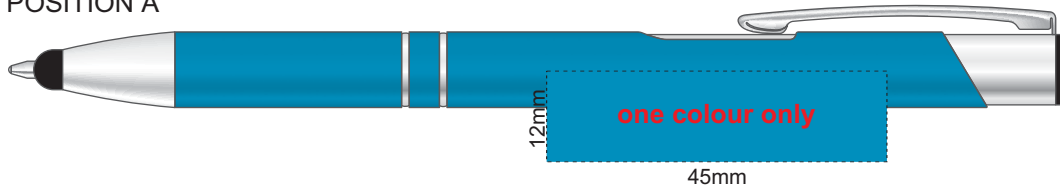

100% of Actual Size  
Screen Print (One Colour)

POSITION A

100% of Actual Size  
Pad Print

POSITION D

POSITION E

100% of Actual Size  
Laser Engraving

POSITION D

POSITION E

Engraves to Oxidised White

100% of Actual Size  
Pad Print (one side only)

100% of Actual Size  
Digital Packaging Print  
(one side only)

Digital Print is only available for natural option  
Artwork will be printed directly onto the product via CMYK printing (no white),  
colours will not be vibrant due to white ink not being available for this process.