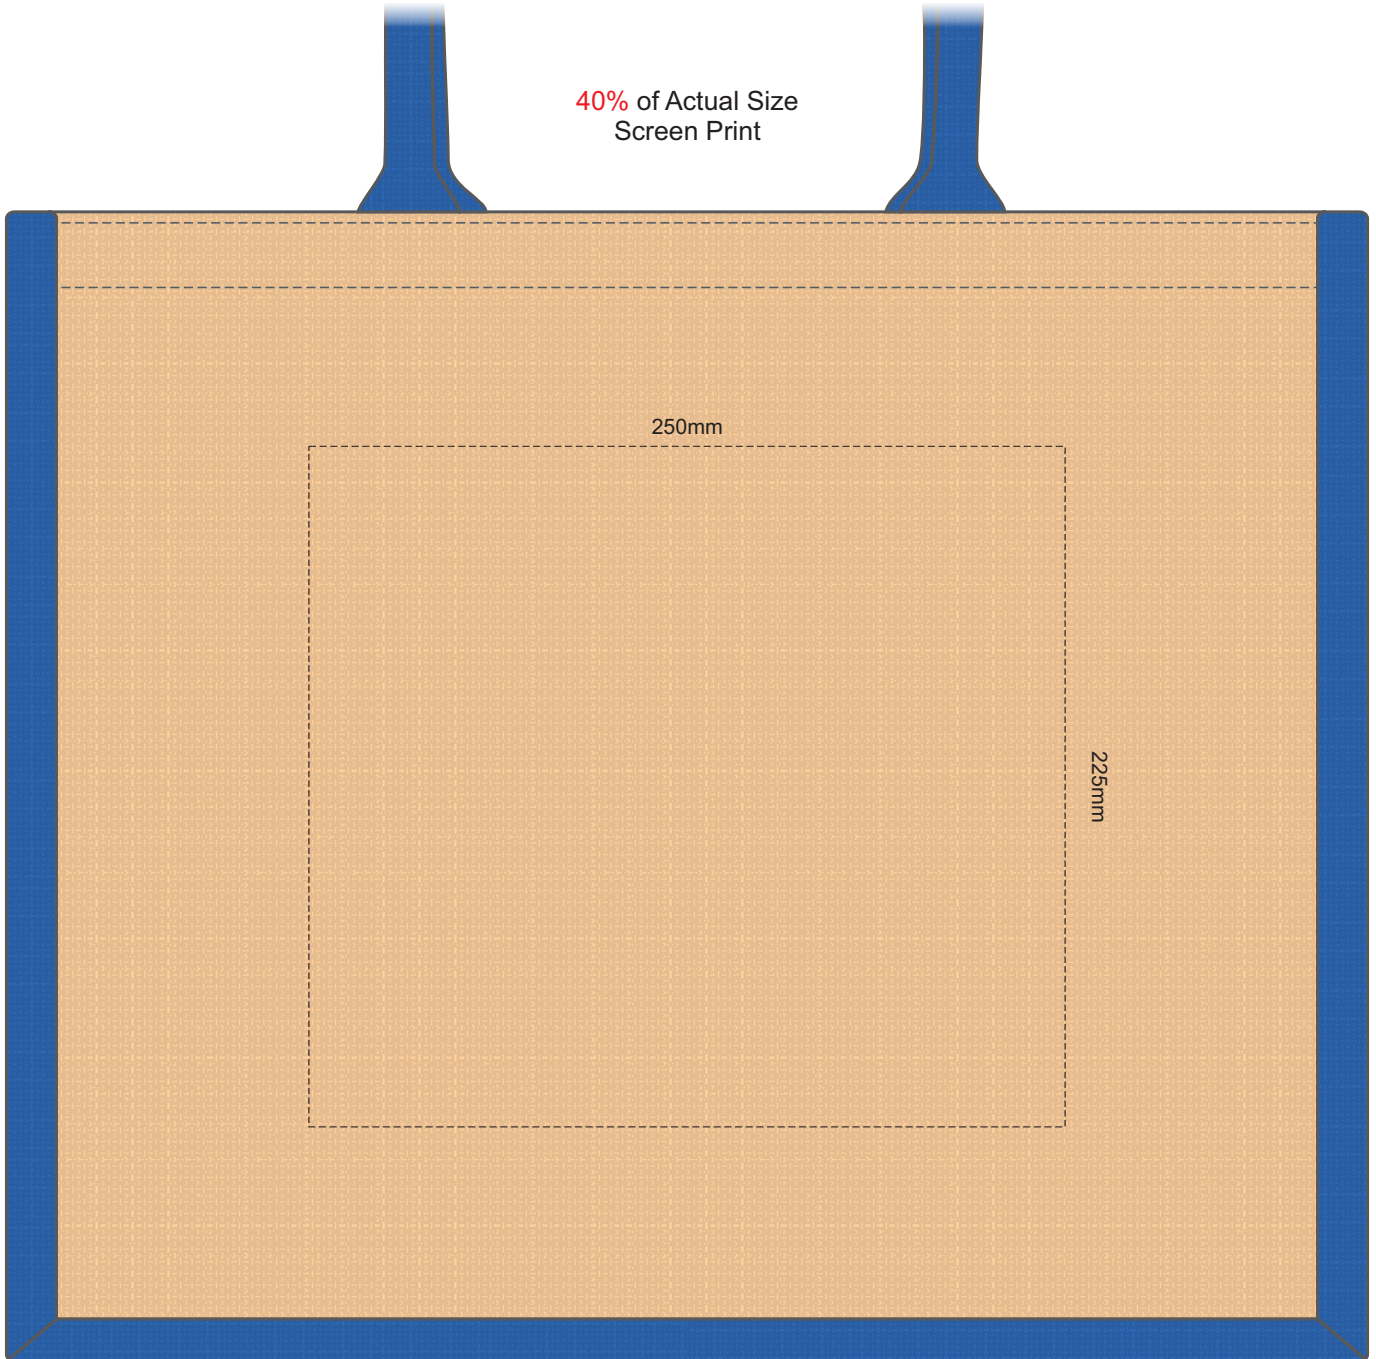

40% of Actual Size
Screen Print

Please be aware the artwork will be significantly affected by the texture of the bag.
Fine detailing, small text will be lost in the texture of the bag and may not be legible.

40% of Actual Size
Colourflex Transfer
Faux Embroidery
DigiFlex Transfer

Please note the orientation of these print areas may be rotated to best suit your needs.