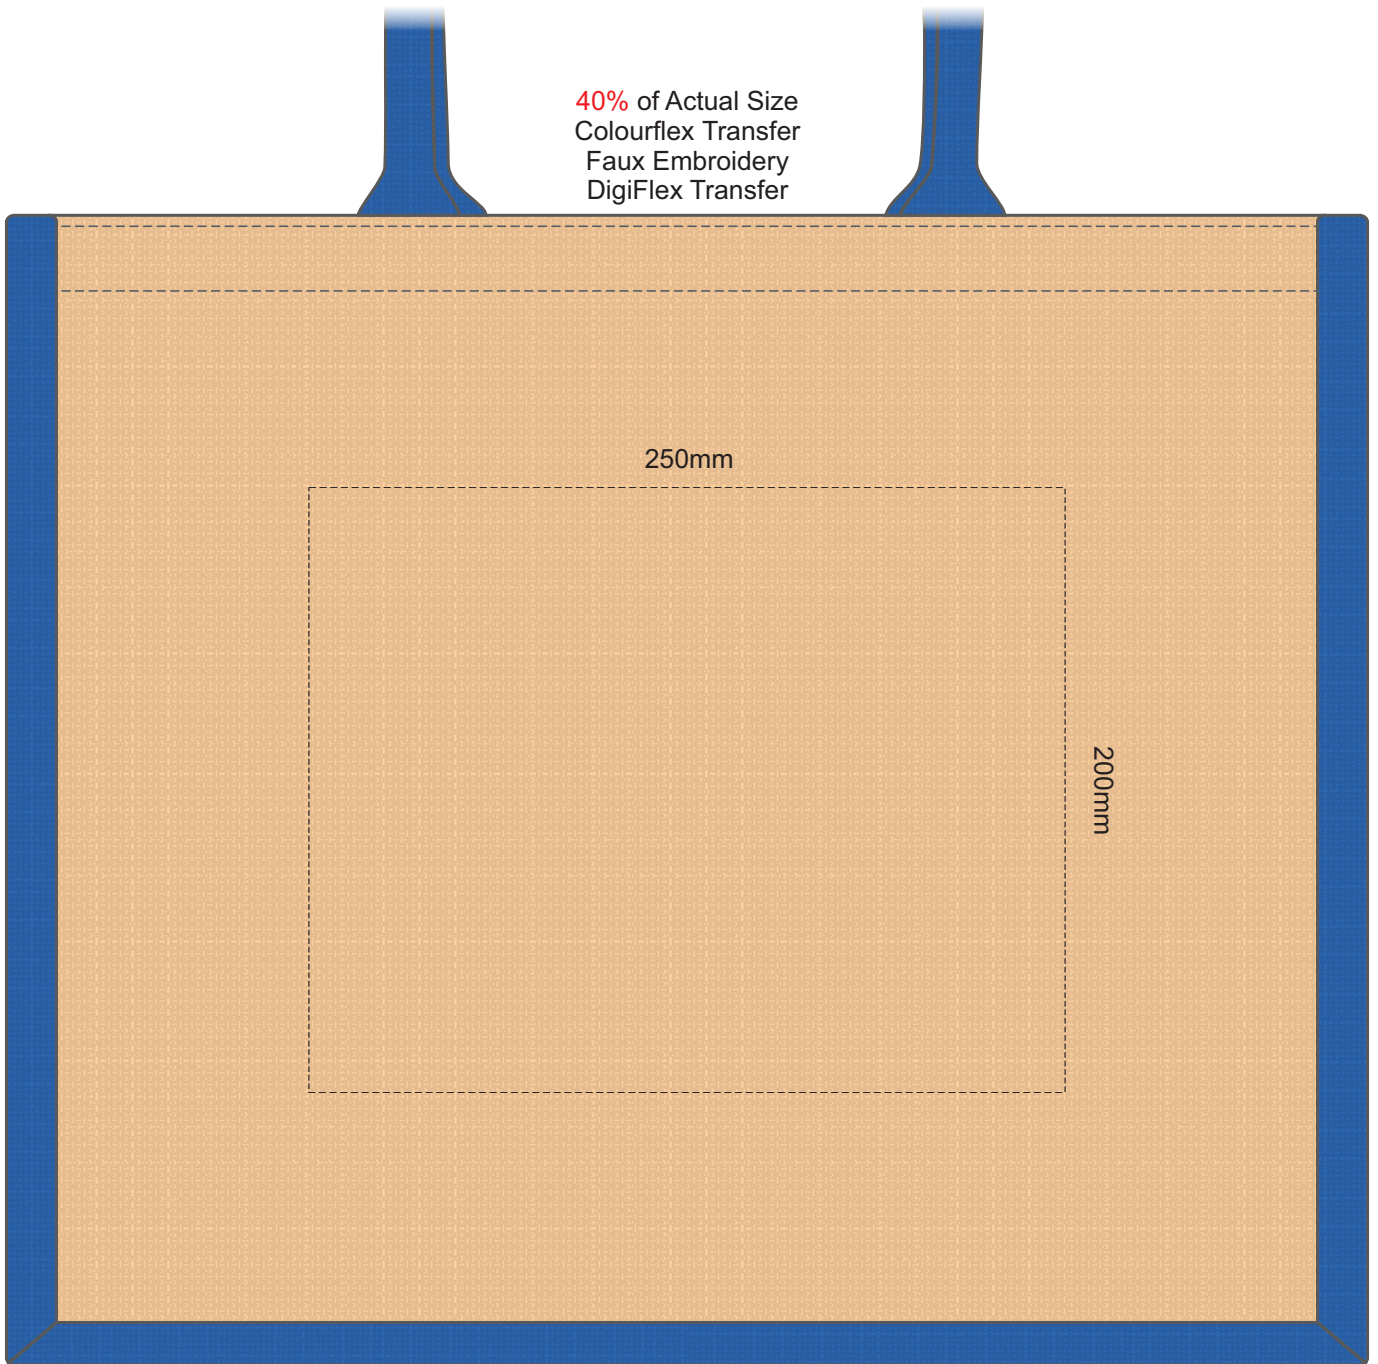

40% of Actual Size
Screen Print

Please be aware the artwork will be significantly affected by the texture of the bag.
Fine detailing, small text will be lost in the texture of the bag and may not be legible.

40% of Actual Size
Colourflex Transfer
Faux Embroidery
DigiFlex Transfer

Please note the orientation of these print areas may be rotated to best suit your needs.