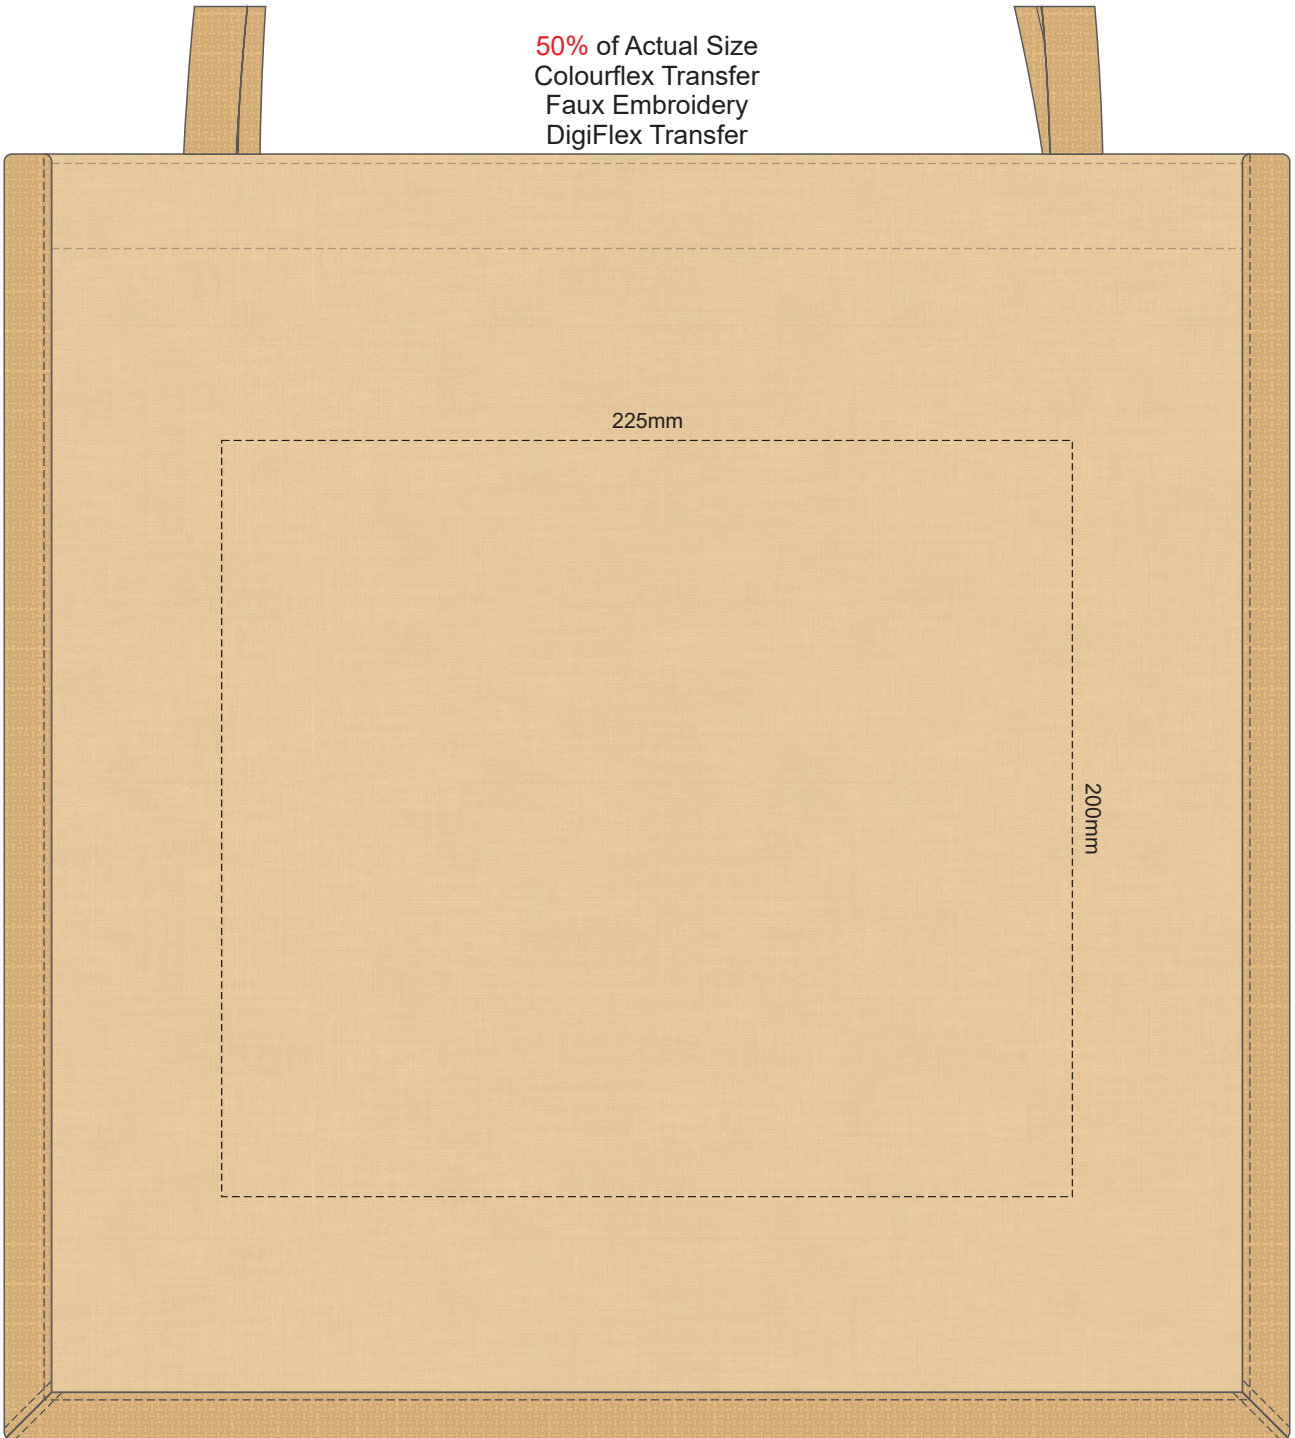

50% of Actual Size
Screen Print

Please be aware the artwork will be significantly affected by the texture of the bag.
Fine detailing, small text will be lost in the texture of the bag and may not be legible.

50% of Actual Size
Colourflex Transfer
Faux Embroidery
DigiFlex Transfer

Please note the orientation of these print areas may be rotated to best suit your needs.