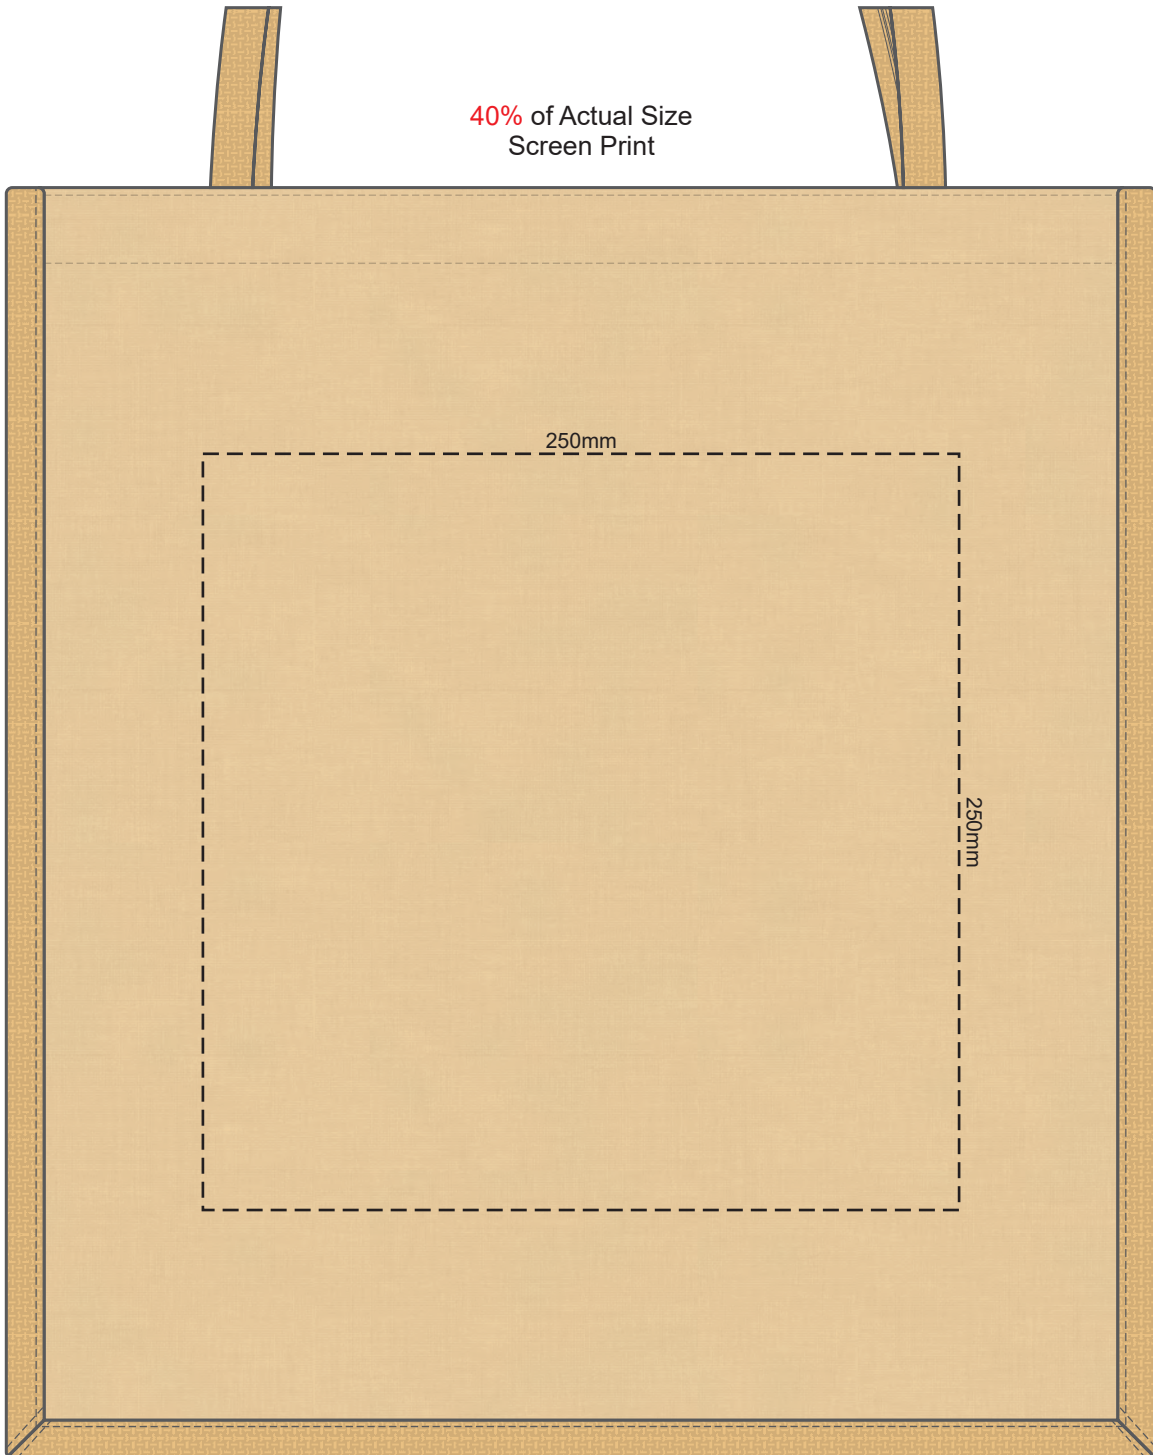

40% of Actual Size
Screen Print

Please be aware the artwork will be significantly affected by the texture of the bag.
Fine detailing, small text will be lost in the texture of the bag and may not be legible.

40% of Actual Size
Colourflex Transfer
Faux Embroidery
DigiFlex Transfer

Please note the orientation of these print areas may be rotated to best suit your needs.