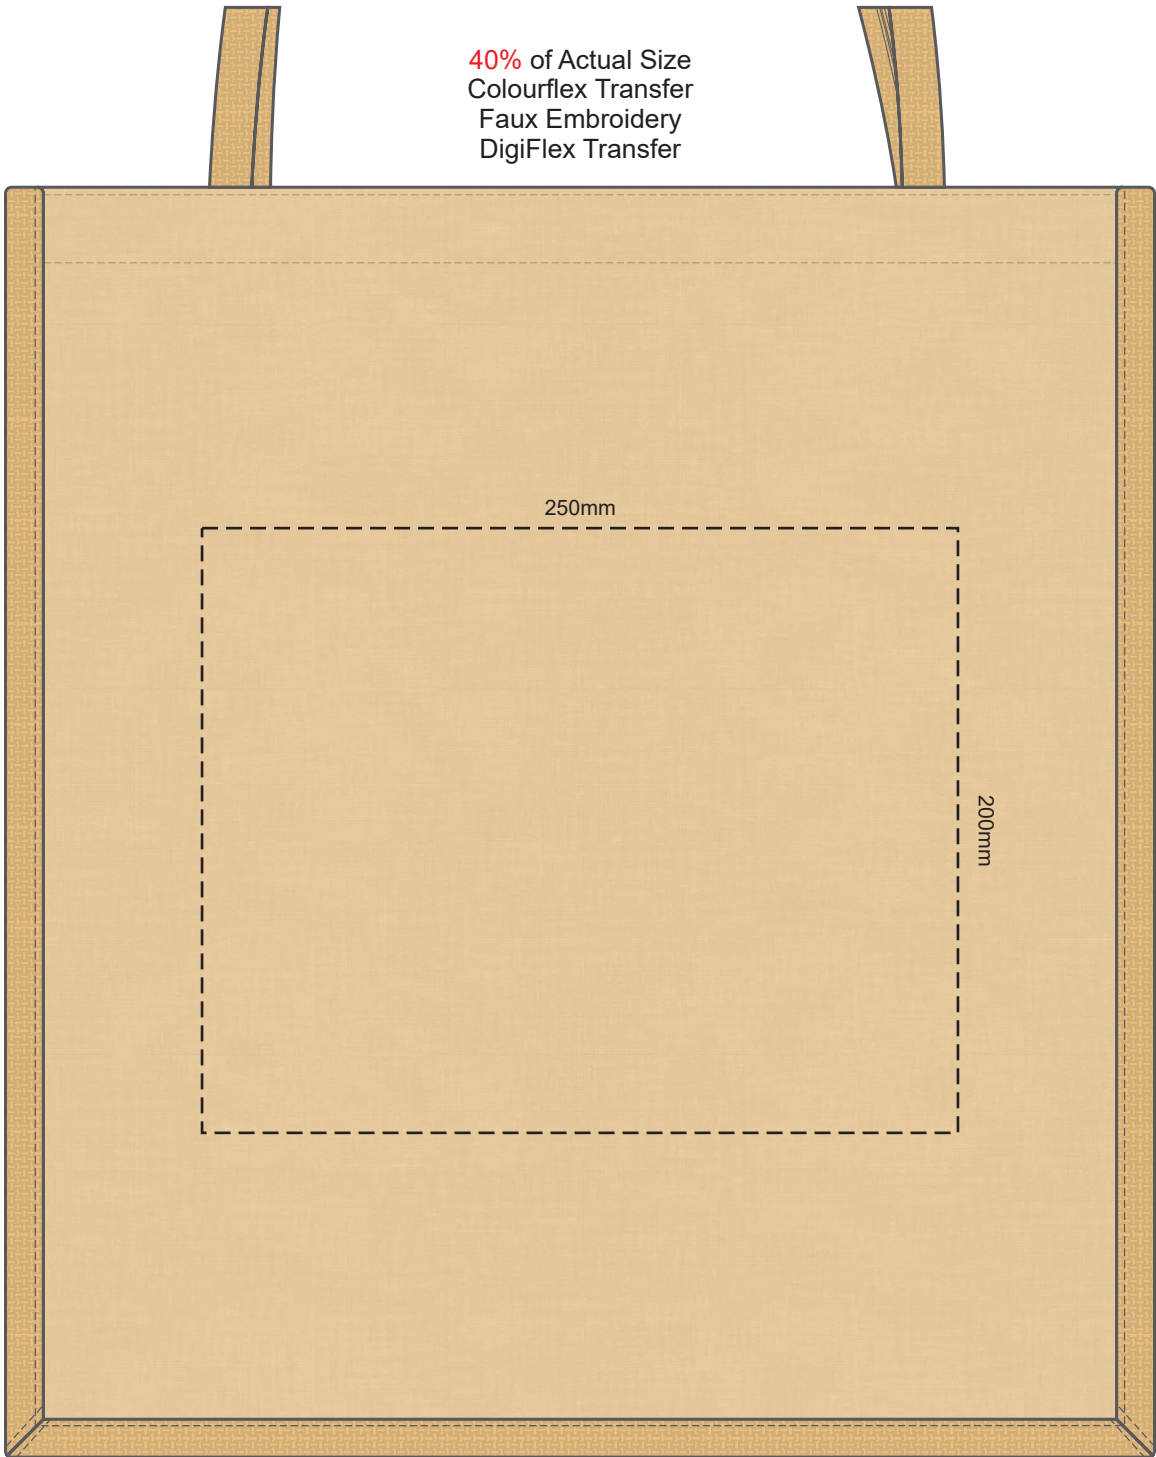

40% of Actual Size
Screen Print

Please be aware the artwork will be significantly affected by the texture of the bag.
Fine detailing, small text will be lost in the texture of the bag and may not be legible.

40% of Actual Size
Colourflex Transfer
Faux Embroidery
DigiFlex Transfer

Please note the orientation of these print areas may be rotated to best suit your needs.