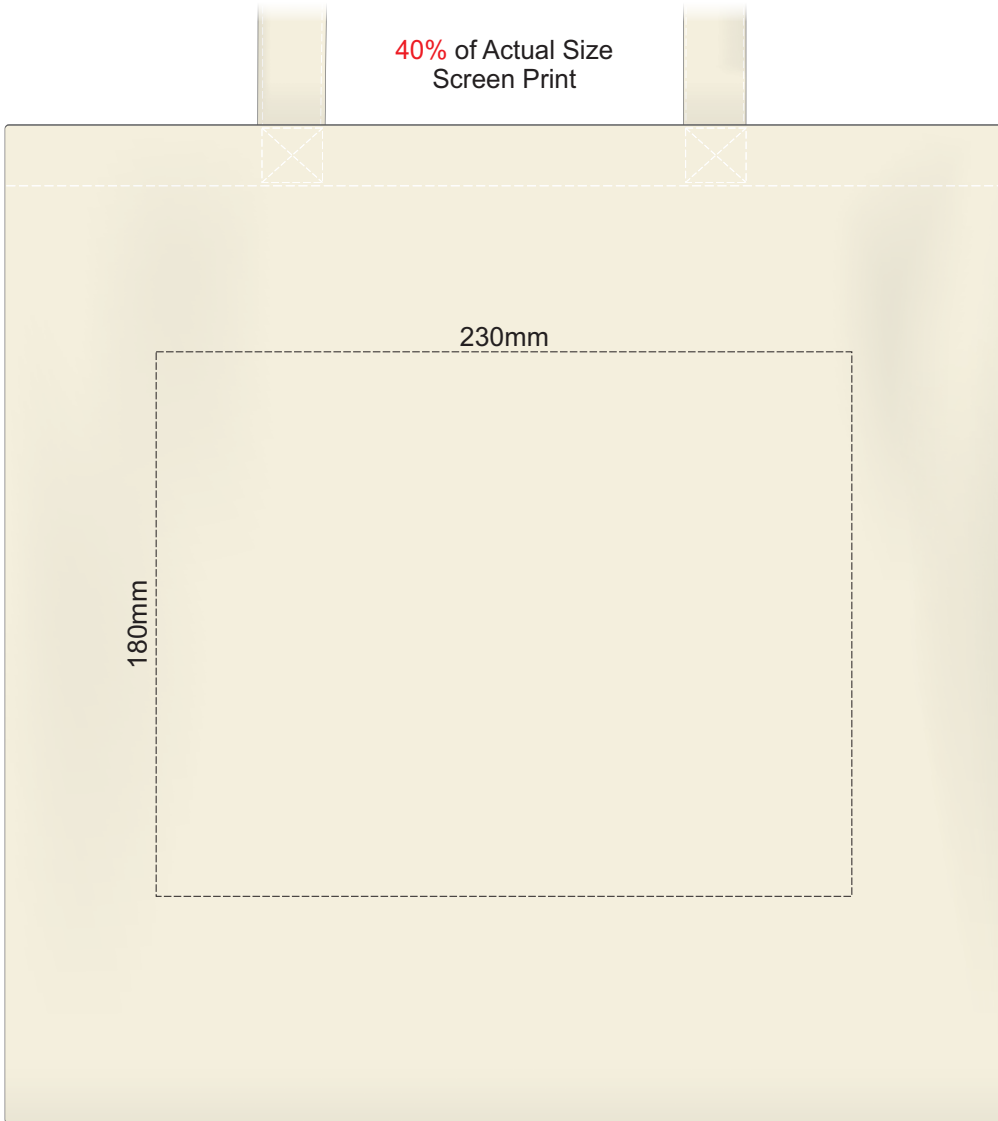

40% of Actual Size
Screen Print

40% of Actual Size
Colourflex Transfer
Faux Embroidery
DigiFlex Transfer