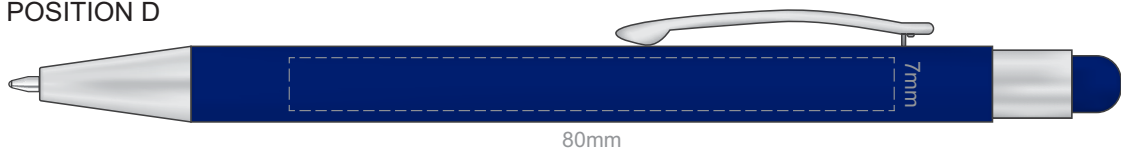

BARREL COLOURS	STYLUS COLOURS

100% of Actual Size
Screen Print

POSITION A

100% of Actual Size
Pad Print

POSITION D

POSITION E

100% of Actual Size
Laser Engraving

POSITION D

POSITION E

Engraves to an Oxidised White Finish

100% of Actual Size
Pad Print (one side only)

100% of Actual Size
Digital Packaging Print
(one side only)

Digital Print is only available for natural option
Artwork will be printed directly onto the product via CMYK printing (no white),
colours will not be vibrant due to white ink not being available for this process.