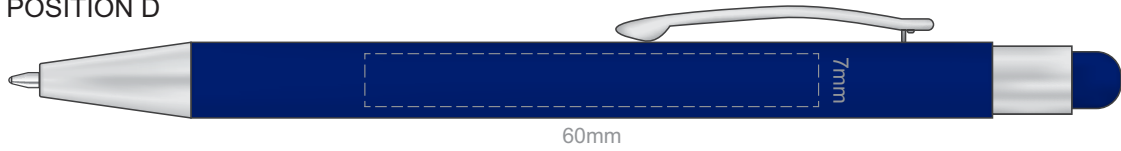

BARREL COLOURS	STYLUS COLOURS

100% of Actual Size
Screen Print

POSITION A

100% of Actual Size
Pad Print

POSITION D

POSITION E

100% of Actual Size
Laser Engraving

POSITION D

POSITION E

Engraves to an Oxidised White Finish

100% of Actual Size
Pad Print (one side only)

100% of Actual Size
Digital Packaging Print
(one side only)

Digital Print is only available for natural option
Artwork will be printed directly onto the product via CMYK printing (no white),
colours will not be vibrant due to white ink not being available for this process.