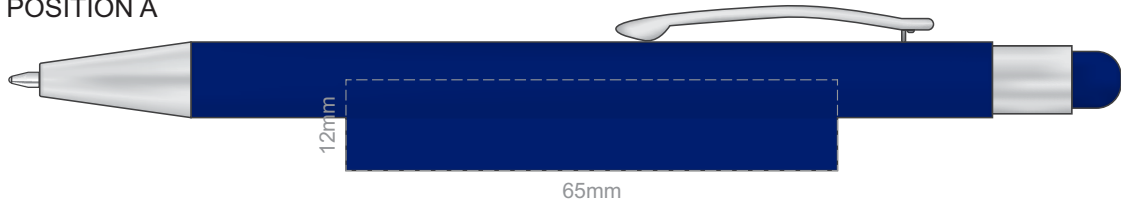

BARREL COLOURS	STYLUS COLOURS

100% of Actual Size
Screen Print

POSITION A

100% of Actual Size
Pad Print

POSITION D

POSITION E

100% of Actual Size
Laser Engraving

POSITION D

POSITION E

Engraves to an Oxidised White Finish

100% of Actual Size
Pad Print (one side only)

100% of Actual Size
Digital Packaging Print
(one side only)

Digital Print is only available for natural option
Artwork will be printed directly onto the product via CMYK printing (no white),
colours will not be vibrant due to white ink not being available for this process.