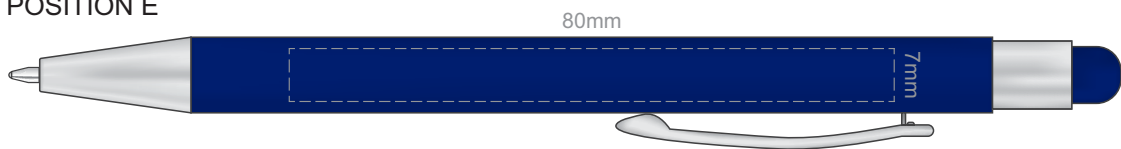

BARREL COLOURS	STYLUS COLOURS

100% of Actual Size
Screen Print

POSITION A

100% of Actual Size
Pad Print

POSITION D

POSITION E

100% of Actual Size
Laser Engraving

POSITION D

POSITION E

Engraves to an Oxidised White Finish

100% of Actual Size
Pad Print (one side only)

100% of Actual Size
Digital Packaging Print
(one side only)

Digital Print is only available for natural option
Artwork will be printed directly onto the product via CMYK printing (no white),
colours will not be vibrant due to white ink not being available for this process.