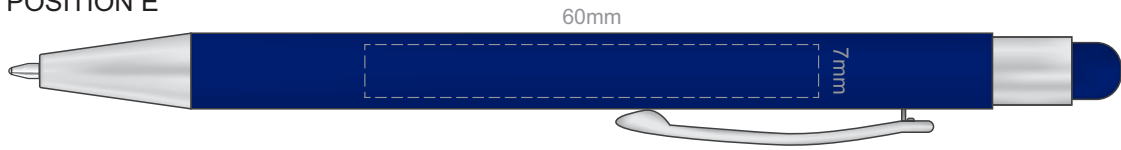

BARREL COLOURS	STYLUS COLOURS

100% of Actual Size
Screen Print

POSITION A

100% of Actual Size
Pad Print

POSITION D

POSITION E

100% of Actual Size
Laser Engraving

POSITION D

POSITION E

Engraves to an Oxidised White Finish

100% of Actual Size
Pad Print (one side only)

100% of Actual Size
Digital Packaging Print
(one side only)

Digital Print is only available for natural option
Artwork will be printed directly onto the product via CMYK printing (no white),
colours will not be vibrant due to white ink not being available for this process.