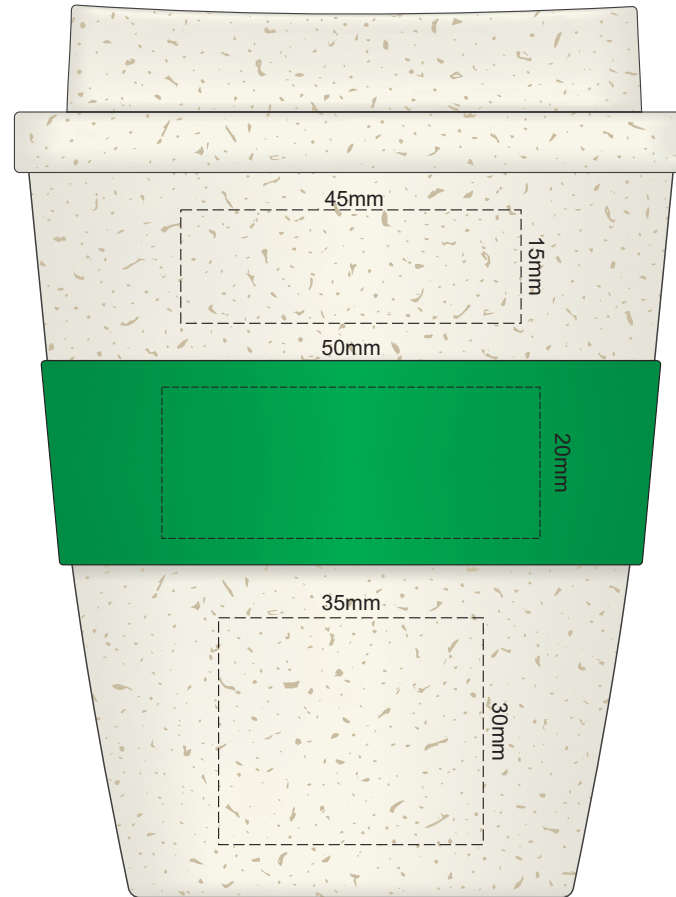

100% of Actual Size
Pad Print

SIDE 1

SIDE 2

100% of Actual Size
Screen Print (one colour)

100% of Actual Size
Screen Print (one colour)
Double sided template Front & Back
220mm

Red Line = Exact opposites of the product
(centre artwork to the red line)

100% of Actual Size
Silicone Digital Print
Debossed

SIDE 1

SIDE 2

100% of Actual Size
Digital Packaging Print
FRONT

Artwork will be printed directly onto the product via CMYK printing (no white), colours will not be vibrant due to white ink not being available for this process.

GIFT BOX SLEEVE

60% of Actual Size
Digital Print
393mm

Blue Line = The SIGNIFICANT PRINT AREA
(Keep all critical images & text within this box)

Black Line = Maximum print area

Pink Line = Bleed off to here

Red Line = Fold Line