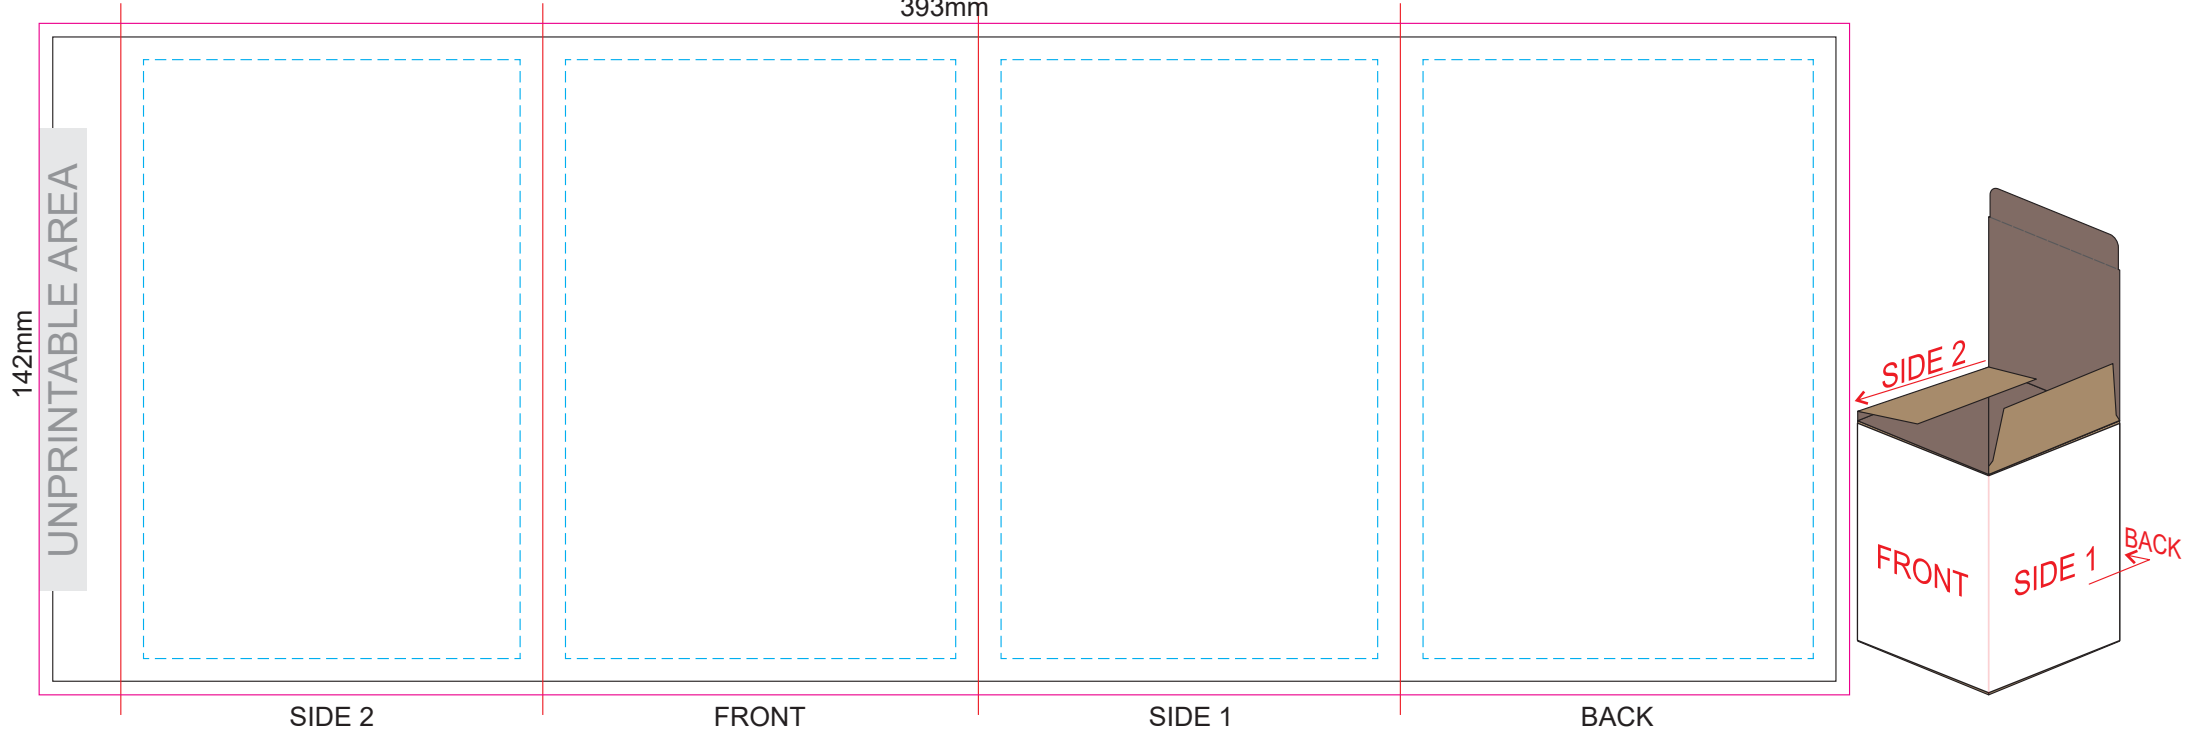

100% of Actual Size
Pad Print

SIDE 1

SIDE 2

100% of Actual Size
Screen Print (one colour)

100% of Actual Size
Screen Print (one colour)
Double sided template Front & Back
220mm

Red Line = Exact opposites of the product
(centre artwork to the red line)

100% of Actual Size
Silicone Digital Print
Debossed

SIDE 1

SIDE 2

100% of Actual Size
Digital Packaging Print
FRONT

Artwork will be printed directly onto the product via CMYK printing (no white), colours will not be vibrant due to white ink not being available for this process.

GIFT BOX SLEEVE

60% of Actual Size
Digital Print
393mm

Blue Line = The SIGNIFICANT PRINT AREA
(Keep all critical images & text within this box)

Black Line = Maximum print area

Pink Line = Bleed off to here

Red Line = Fold Line