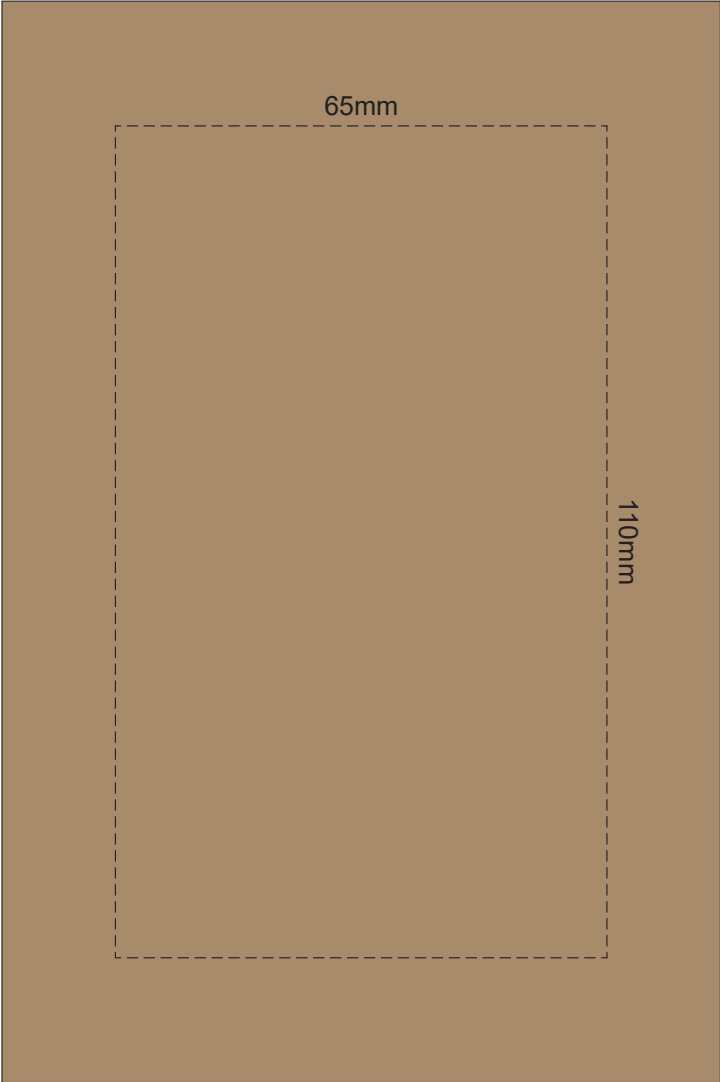

100% of Actual Size
Pad Print

SIDE 1

SIDE 2

100% of Actual Size
Screen Print (one colour)

100% of Actual Size
Screen Print (one colour)
Double sided template Front & Back
220mm

Red Line = Exact opposites of the product
(centre artwork to the red line)

100% of Actual Size
Silicone Digital Print
Debossed

SIDE 1

SIDE 2

100% of Actual Size
Digital Packaging Print
FRONT

Artwork will be printed directly onto the product via CMYK printing (no white), colours will not be vibrant due to white ink not being available for this process.

GIFT BOX SLEEVE

60% of Actual Size
Digital Print
393mm

Blue Line = The SIGNIFICANT PRINT AREA
(Keep all critical images & text within this box)

Black Line = Maximum print area

Pink Line = Bleed off to here

Red Line = Fold Line