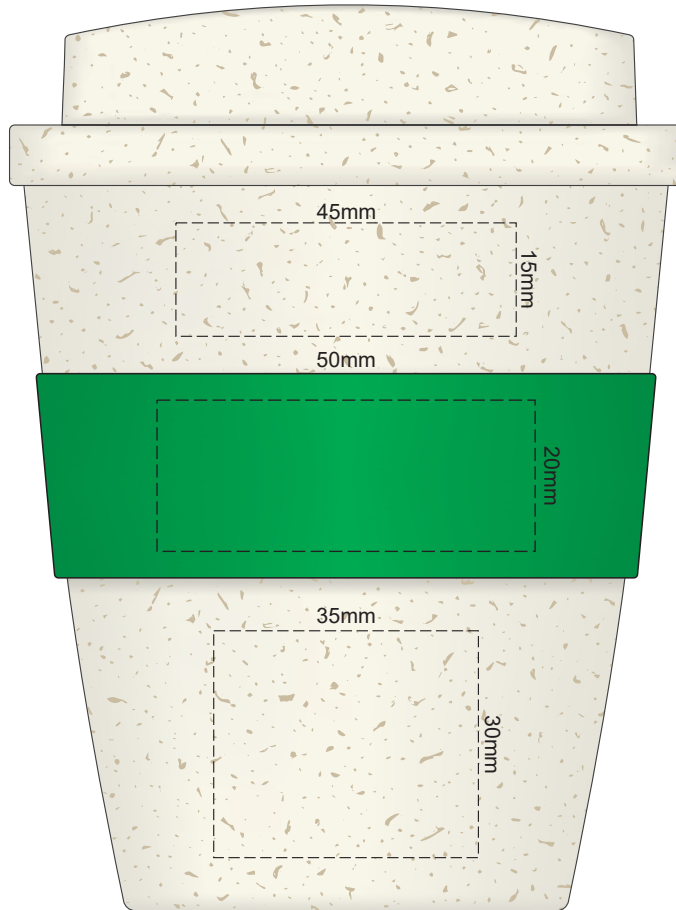

100% of Actual Size
Pad Print

SIDE 1

SIDE 2

100% of Actual Size
Screen Print (one colour)

100% of Actual Size
Screen Print (one colour)
Double sided template Front & Back
220mm

Red Line = Exact opposites of the product
(centre artwork to the red line)

100% of Actual Size
Silicone Digital Print
Debossed

SIDE 1

SIDE 2

100% of Actual Size
Digital Packaging Print
FRONT

Artwork will be printed directly onto the product via CMYK printing (no white), colours will not be vibrant due to white ink not being available for this process.

GIFT BOX SLEEVE

60% of Actual Size
Digital Print
393mm

Blue Line = The SIGNIFICANT PRINT AREA
(Keep all critical images & text within this box)

Black Line = Maximum print area

Pink Line = Bleed off to here

Red Line = Fold Line