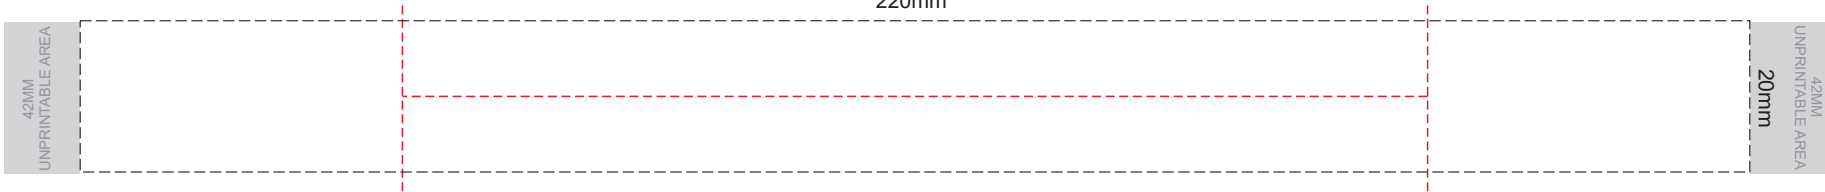

100% of Actual Size
Pad Print

SIDE 1

SIDE 2

100% of Actual Size
Screen Print (one colour)

100% of Actual Size
Screen Print (one colour)
Double sided template Front & Back
220mm

Red Line = Exact opposites of the product
(centre artwork to the red line)

100% of Actual Size
Silicone Digital Print
Debossed

SIDE 1

SIDE 2

100% of Actual Size
Digital Packaging Print
FRONT

Artwork will be printed directly onto the product via CMYK printing (no white), colours will not be vibrant due to white ink not being available for this process.

GIFT BOX SLEEVE

60% of Actual Size
Digital Print
393mm

Blue Line = The SIGNIFICANT PRINT AREA
(Keep all critical images & text within this box)

Black Line = Maximum print area

Pink Line = Bleed off to here

Red Line = Fold Line