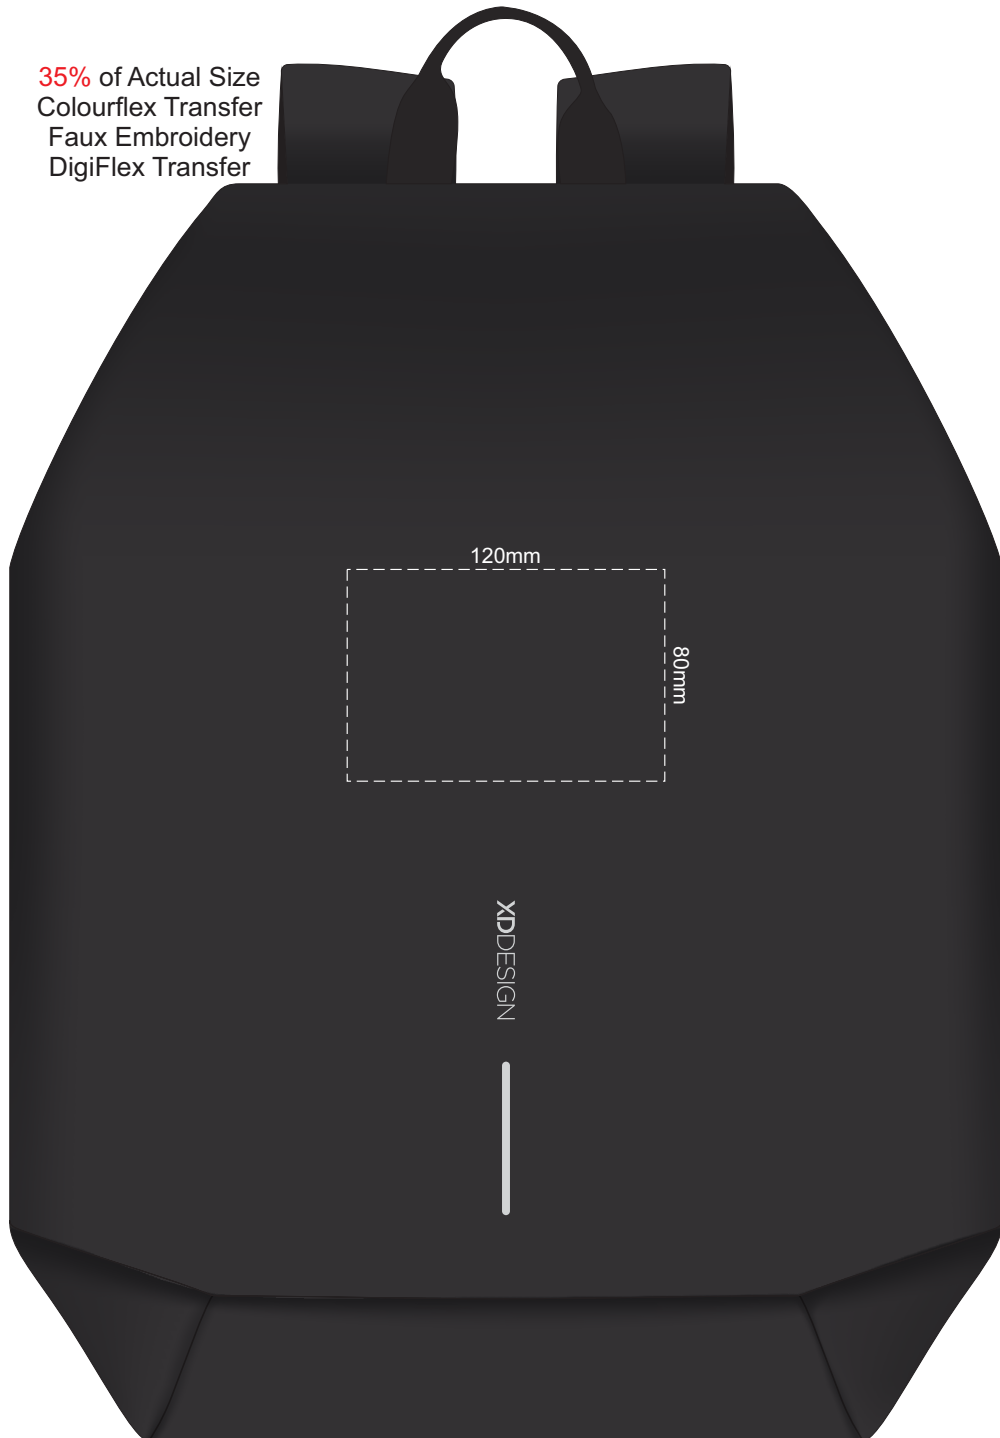

35% of Actual Size  
Colourflex Transfer  
Faux Embroidery  
DigiFlex Transfer

120mm

80mm

XDDESIGN

35% of Actual Size  
Embroidery

80% of Print Size  
Embroidery  
80mm

40% of Actual Size  
Embroidery

100% of Print Size  
Embroidery  
80mm

100% of Print Size  
Embroidery  
80mm

40% of Actual Size  
Embroidery

80mm

XPD DESIGN