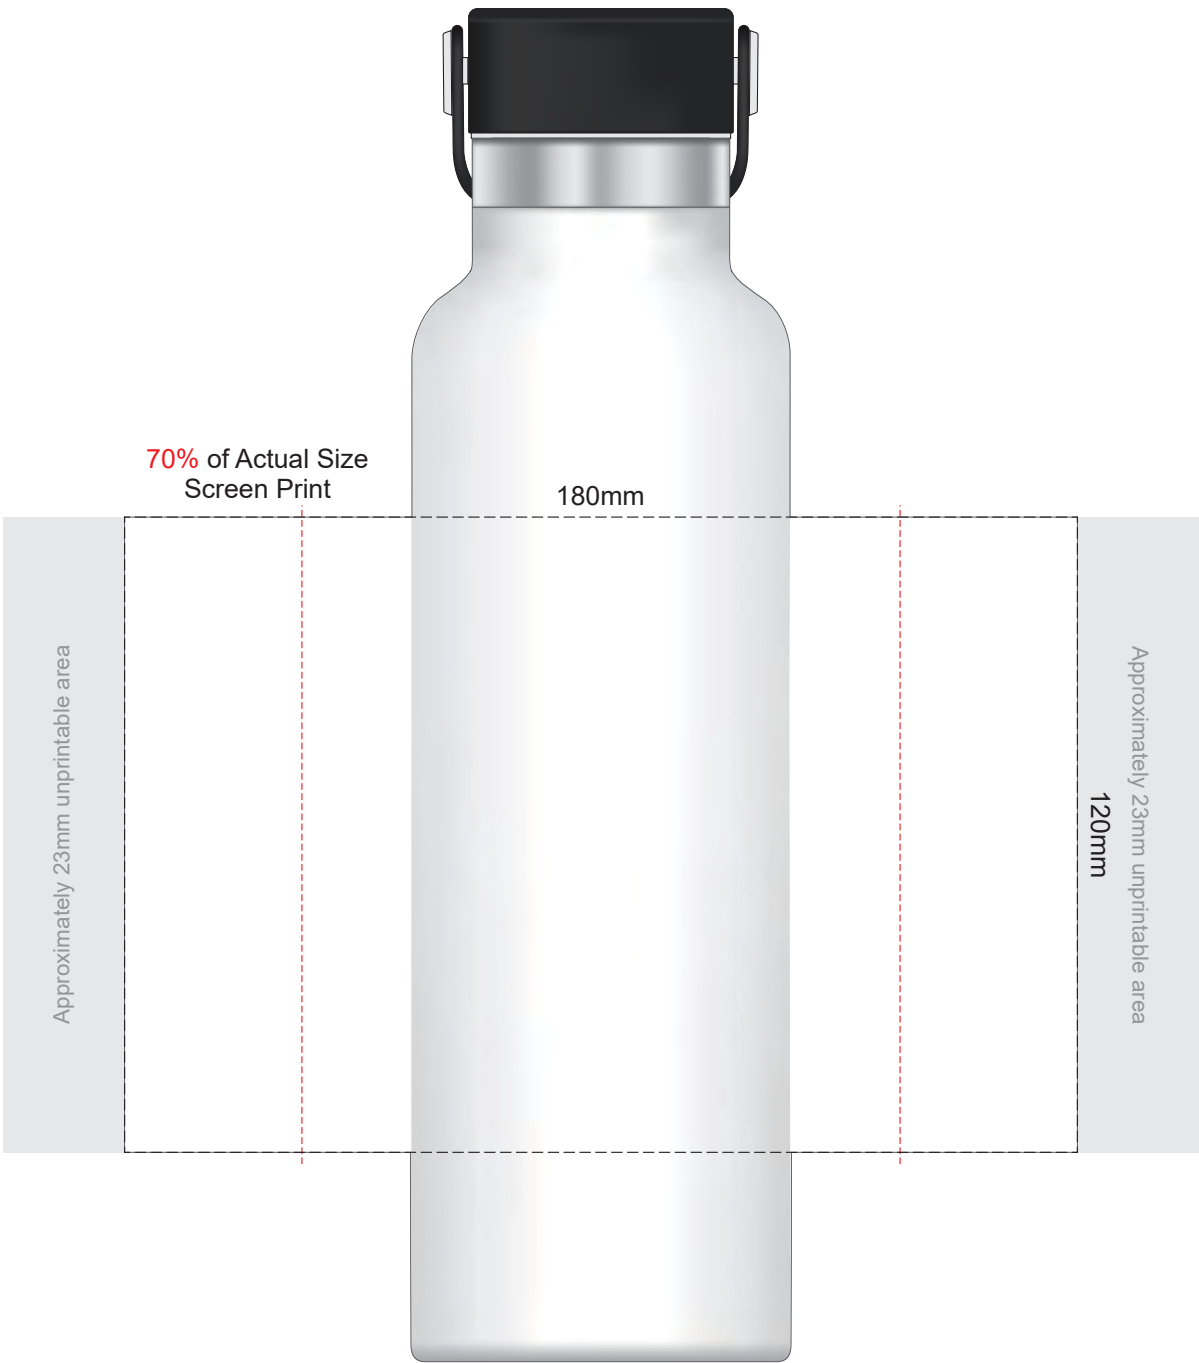

Ecru
Grey
Yellow
Mustard
Orange
Rust
Pale Pink
Pink
Red
Burgundy
Sage
Olive
Bright Green
Dark Green
Teal
Light Blue
Pale Blue
Petrol Blue
Royal Blue
Navy
Mauve
Purple
Black

**Red Line = Exact opposites of the product**  
(centre artwork to the red line)

**Please note:** As the printing process is done with the removal of the lid, exact alignment to the lid can't be guaranteed, and there will be variations in logo positioning between items

100% of Actual Size  
Laser Engraving

224mm

163mm

Approximately 1mm unprintable area

Approximately 1mm unprintable area

Red Line = Exact opposites of the product  
(centre artwork to the red line)

Please note: As the printing process is done with the removal of the lid, exact alignment to the lid can't be guaranteed, and there will be variations in logo positioning between items

60% of Actual Size  
Pad Print (one colour)

Branding area can be moved anywhere within the red line.