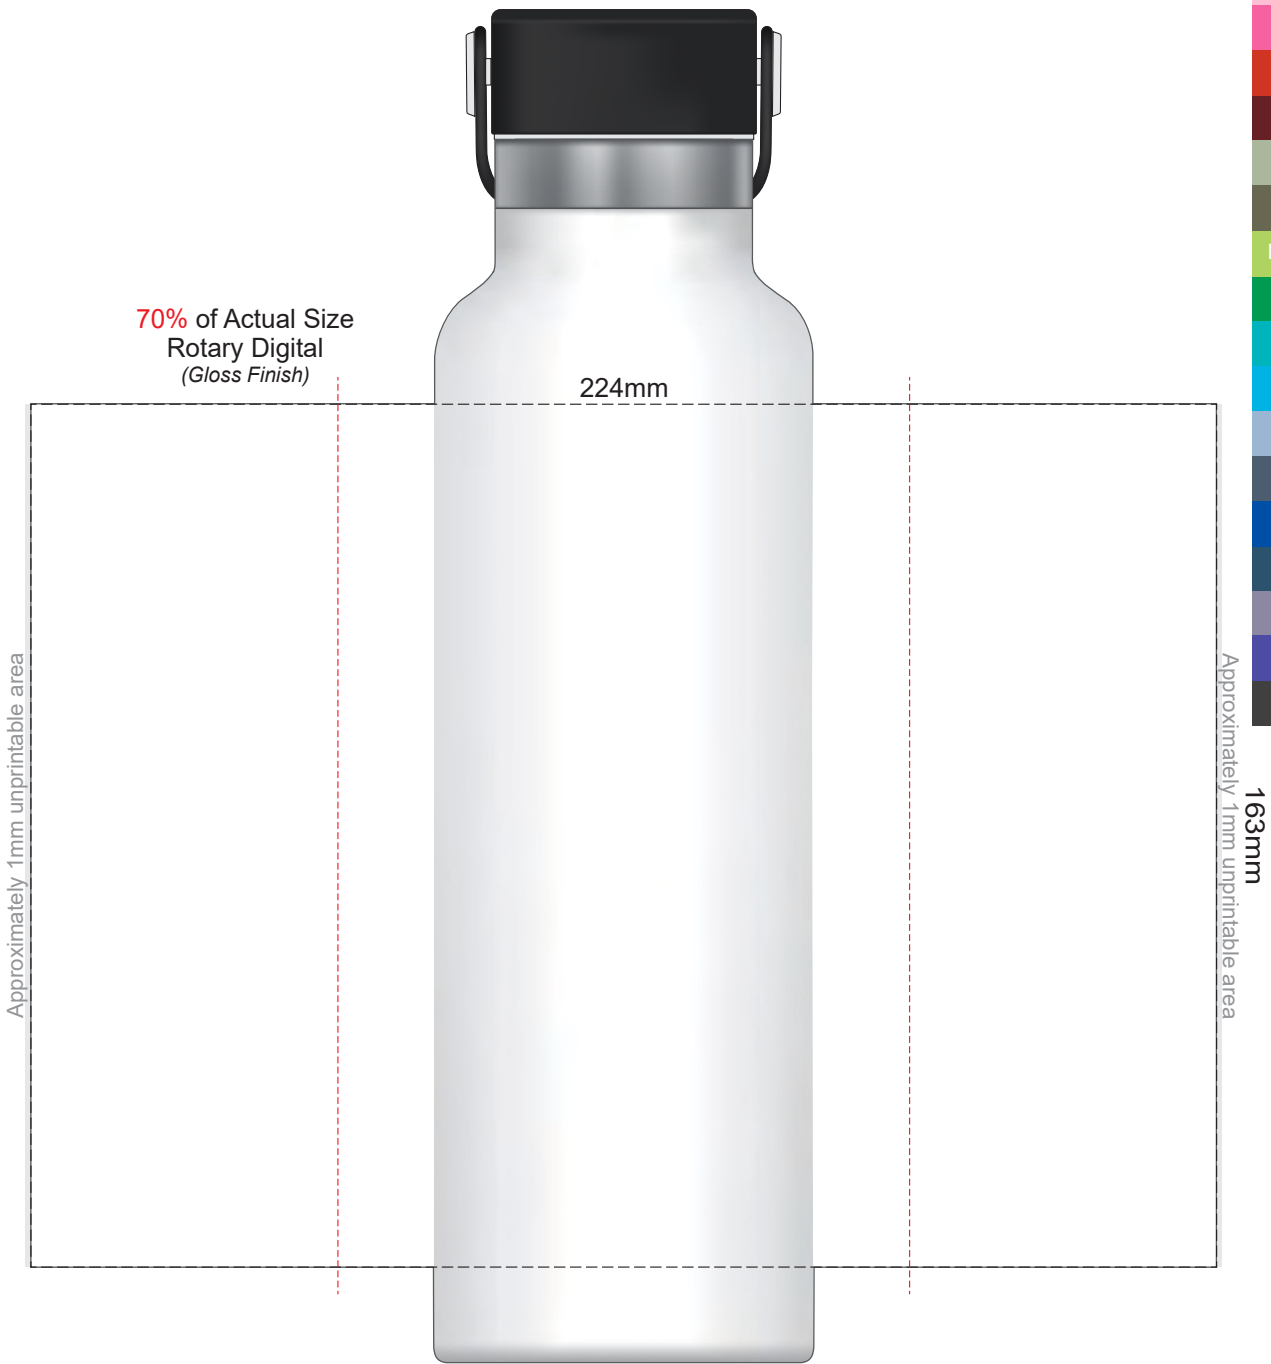

Ecru
Grey
Yellow
Mustard
Orange
Rust
Pale Pink
Pink
Red
Burgundy
Sage
Olive
Bright Green
Dark Green
Teal
Light Blue
Pale Blue
Petrol Blue
Royal Blue
Navy
Mauve
Purple
Black

**Red Line = Exact opposites of the product**  
(centre artwork to the red line)

Ecru
Grey
Yellow
Mustard
Orange
Rust
Pale Pink
Pink
Red
Burgundy
Sage
Olive
Bright Green
Dark Green
Teal
Light Blue
Pale Blue
Petrol Blue
Royal Blue
Navy
Mauve
Purple

70% of Actual Size  
Rotary Digital  
(Gloss Finish)

224mm

163mm

Approximately 1mm unprintable area

Approximately 1mm unprintable area

Red Line = Exact opposites of the product  
(centre artwork to the red line)

Please note: As the printing process is done with the removal of the lid, exact alignment to the lid can't be guaranteed, and there will be variations in logo positioning between items

60% of Actual Size  
Pad Print (one colour)

Branding area can be moved anywhere within the red line.