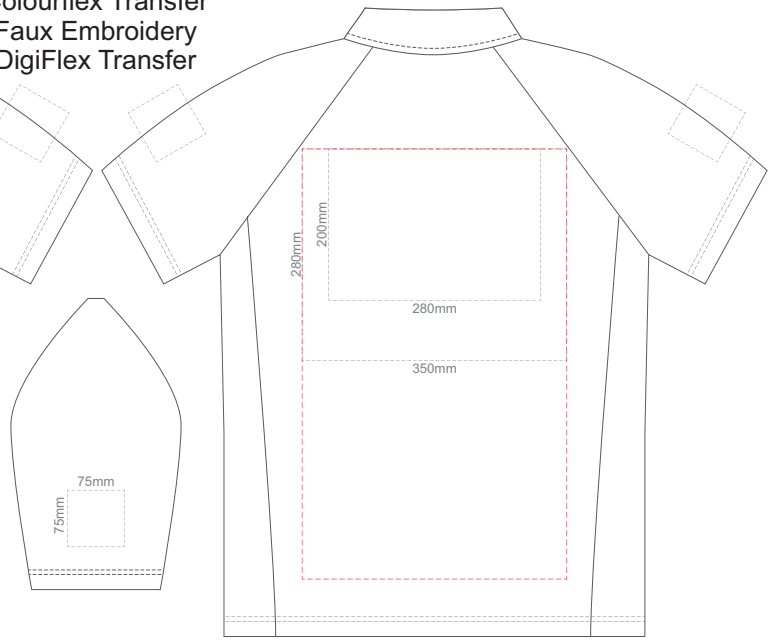

10% of Actual Size
Colourflex Transfer
Faux Embroidery
DigiFlex Transfer

FRONT ADULT EXTRA SMALL

BACK ADULT EXTRA SMALL

Print area 200x250mm can be rotated to best suit.
Branding area can be moved anywhere within the red line.

10% of Actual Size
Colourflex Transfer
Faux Embroidery
DigiFlex Transfer

FRONT ADULT SMALL

BACK ADULT SMALL

Print area can be rotated to best suit.
Branding area can be moved anywhere within the red line.

10% of Actual Size
Colourflex Transfer
Faux Embroidery
DigiFlex Transfer

FRONT ADULT MEDIUM

BACK ADULT MEDIUM

Print area can be rotated to best suit.
Branding area can be moved anywhere within the red line.

10% of Actual Size
Colourflex Transfer
Faux Embroidery
DigiFlex Transfer

FRONT ADULT LARGE

BACK ADULT LARGE

Print area can be rotated to best suit.
Branding area can be moved **anywhere within the red line.**