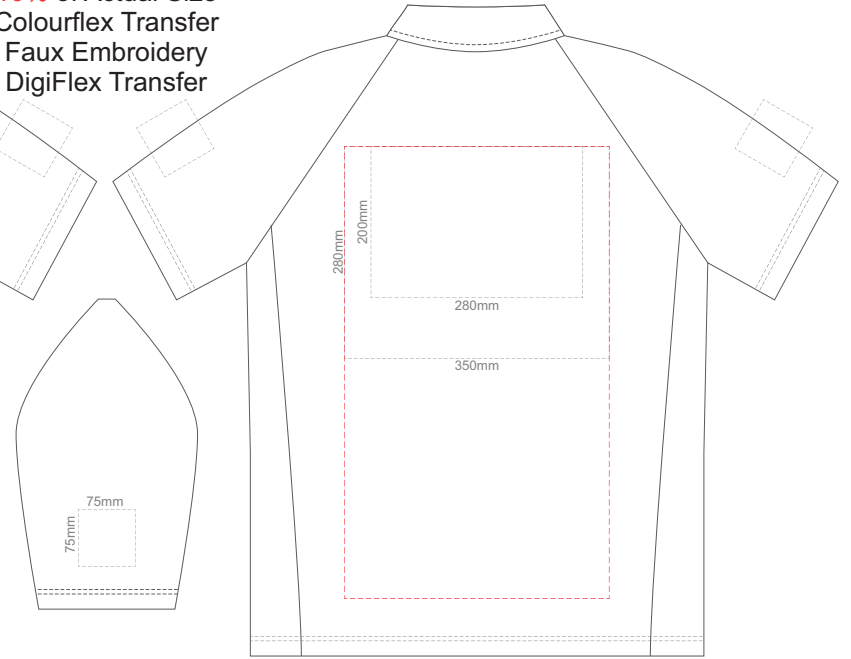

10% of Actual Size
Colourflex Transfer
Faux Embroidery
DigiFlex Transfer

FRONT ADULT SMALL

BACK ADULT SMALL

Print area can be rotated to best suit.
Branding area can be moved anywhere within the red line.

10% of Actual Size
Colourflex Transfer
Faux Embroidery
DigiFlex Transfer

FRONT ADULT MEDIUM

BACK ADULT MEDIUM

Print area can be rotated to best suit.
Branding area can be moved anywhere within the red line.

10% of Actual Size
Colourflex Transfer
Faux Embroidery
DigiFlex Transfer

FRONT ADULT LARGE

BACK ADULT LARGE

Print area can be rotated to best suit.
Branding area can be moved **anywhere within the red line.**

10% of Actual Size
Colourflex Transfer
Faux Embroidery
DigiFlex Transfer

FRONT ADULT XL

BACK ADULT XL

Print area can be rotated to best suit.
Branding area can be moved **anywhere within the red line.**

10% of Actual Size
Colourflex Transfer
Faux Embroidery
DigiFlex Transfer