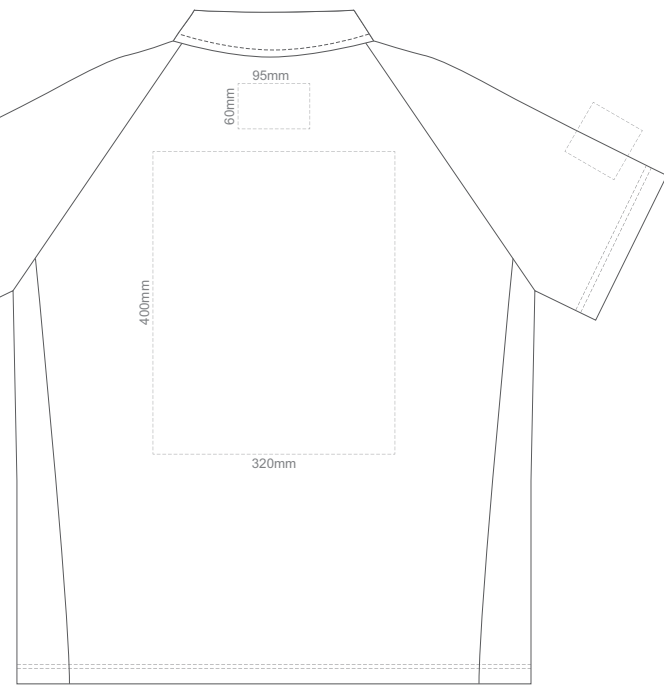

BACK ADULT MEDIUM

10% of Actual Size
Screen Print

FRONT ADULT LARGE

BACK ADULT LARGE

10% of Actual Size
Screen Print

FRONT ADULT XL

BACK ADULT XL

10% of Actual Size
Screen Print

FRONT ADULT 2XL

BACK ADULT 2XL

10% of Actual Size
Screen Print

FRONT ADULT 3XL

BACK ADULT 3XL

10% of Actual Size
Screen Print

FRONT ADULT 4XL

BACK ADULT 4XL

10% of Actual Size
Colourflex Transfer
Faux Embroidery
DigiFlex Transfer

FRONT ADULT EXTRA SMALL

BACK ADULT EXTRA SMALL

Print area 200x250mm can be rotated to best suit.
Branding area can be moved anywhere within the red line.

10% of Actual Size
Colourflex Transfer
Faux Embroidery
DigiFlex Transfer

FRONT ADULT SMALL

BACK ADULT SMALL

Print area can be rotated to best suit.
Branding area can be moved anywhere within the red line.