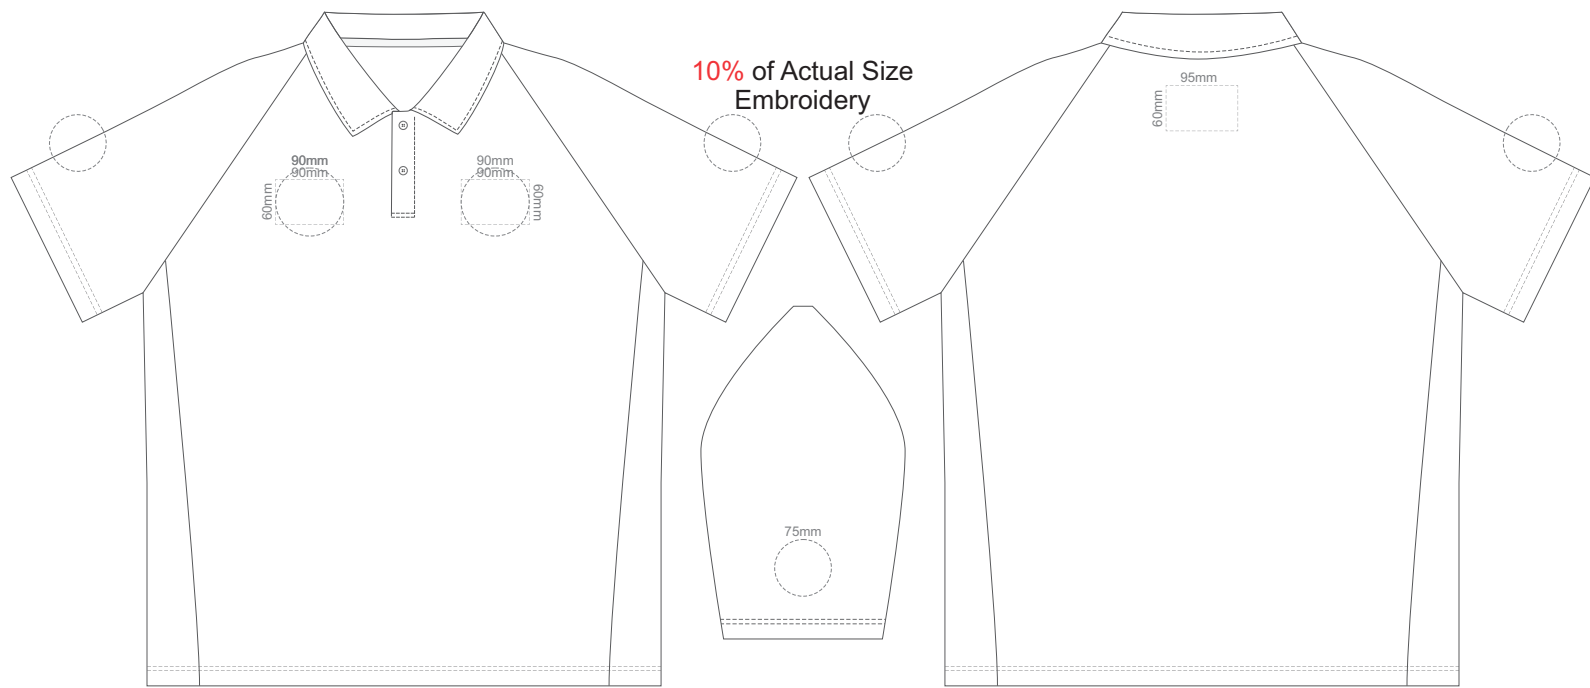

10% of Actual Size
Embroidery

FRONT ADULT SMALL

BACK ADULT SMALL

10% of Actual Size
Embroidery

FRONT ADULT MEDIUM

BACK ADULT MEDIUM

10% of Actual Size
Embroidery

FRONT ADULT LARGE

BACK ADULT LARGE

10% of Actual Size
Embroidery

FRONT ADULT XL

BACK ADULT XL

10% of Actual Size
Embroidery

FRONT ADULT 2XL

BACK ADULT 2XL

10% of Actual Size
Embroidery

FRONT ADULT 3XL

BACK ADULT 3XL

10% of Actual Size
Embroidery

FRONT ADULT 4XL

BACK ADULT 4XL