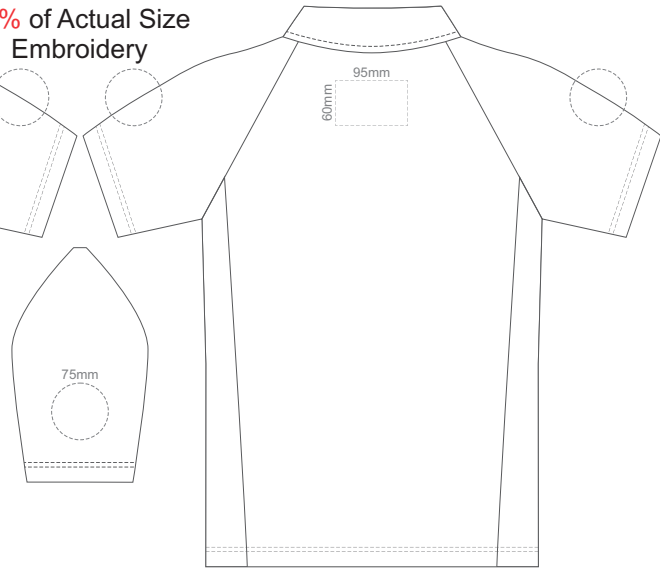

FRONT ADULT 2XL

BACK ADULT 2XL

Print area can be rotated to best suit.
Branding area can be moved **anywhere within the red line.**

10% of Actual Size
Colourflex Transfer
Faux Embroidery
DigiFlex Transfer

FRONT ADULT 3XL

BACK ADULT 3XL

Print area can be rotated to best suit.
Branding area can be moved **anywhere within the red line.**

10% of Actual Size
Colourflex Transfer
Faux Embroidery
DigiFlex Transfer

FRONT ADULT 4XL

BACK ADULT 4XL

Print area can be rotated to best suit.
Branding area can be moved **anywhere within the red line.**

10% of Actual Size
Embroidery

FRONT ADULT EXTRA SMALL

BACK ADULT EXTRA SMALL

10% of Actual Size
Embroidery

FRONT ADULT SMALL

BACK ADULT SMALL

10% of Actual Size
Embroidery

FRONT ADULT MEDIUM

BACK ADULT MEDIUM

10% of Actual Size
Embroidery

FRONT ADULT LARGE