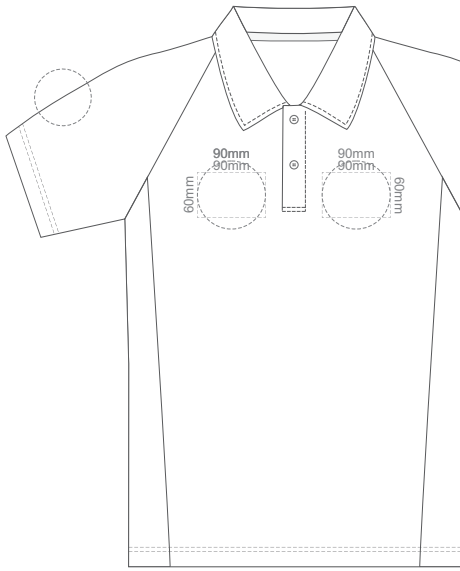

FRONT ADULT 3XL

BACK ADULT 3XL

Print area can be rotated to best suit.
Branding area can be moved **anywhere within the red line.**

10% of Actual Size
Colourflex Transfer
Faux Embroidery
DigiFlex Transfer

FRONT ADULT 4XL

BACK ADULT 4XL

Print area can be rotated to best suit.
Branding area can be moved **anywhere within the red line.**

10% of Actual Size
Embroidery

FRONT ADULT EXTRA SMALL

BACK ADULT EXTRA SMALL

10% of Actual Size
Embroidery

FRONT ADULT SMALL

BACK ADULT SMALL

10% of Actual Size
Embroidery

FRONT ADULT MEDIUM

BACK ADULT MEDIUM

10% of Actual Size
Embroidery

FRONT ADULT LARGE