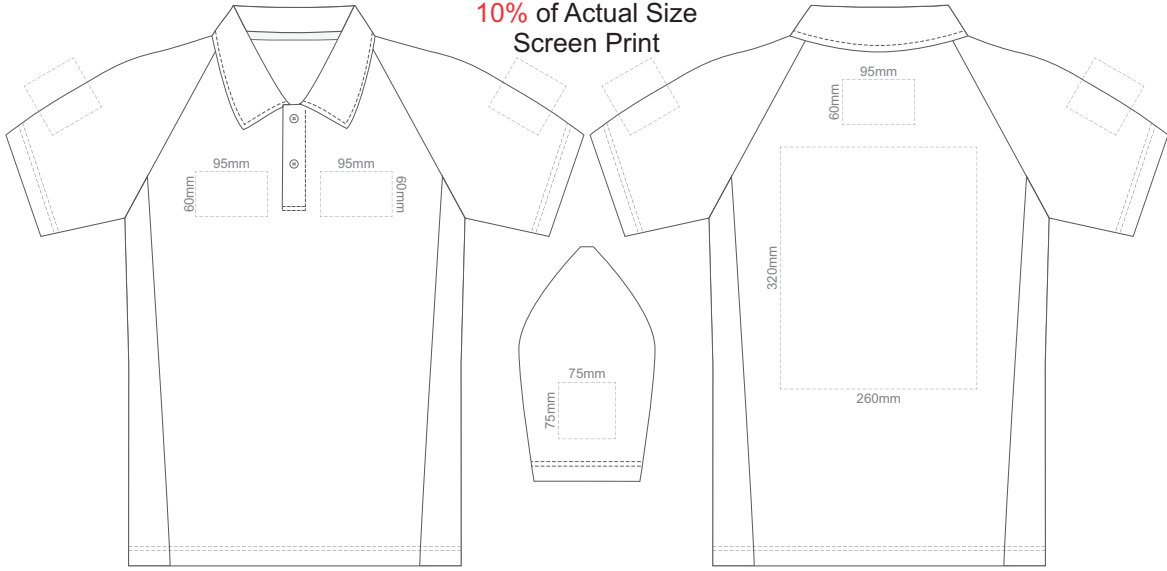

10% of Actual Size
Screen Print

FRONT ADULT EXTRA SMALL

BACK ADULT EXTRA SMALL

10% of Actual Size
Screen Print

FRONT ADULT SMALL

BACK ADULT SMALL

10% of Actual Size
Screen Print

FRONT ADULT MEDIUM

BACK ADULT MEDIUM

10% of Actual Size
Screen Print

FRONT ADULT LARGE

BACK ADULT LARGE

10% of Actual Size
Screen Print

FRONT ADULT XL

BACK ADULT XL

10% of Actual Size
Screen Print

FRONT ADULT 2XL

BACK ADULT 2XL

10% of Actual Size
Screen Print

FRONT ADULT 3XL

BACK ADULT 3XL

10% of Actual Size
Screen Print

FRONT ADULT 4XL

BACK ADULT 4XL

10% of Actual Size
Colourflex Transfer
Faux Embroidery
DigiFlex Transfer

FRONT ADULT EXTRA SMALL

BACK ADULT EXTRA SMALL

Print area 200x250mm can be rotated to best suit.
Branding area can be moved anywhere within the red line.