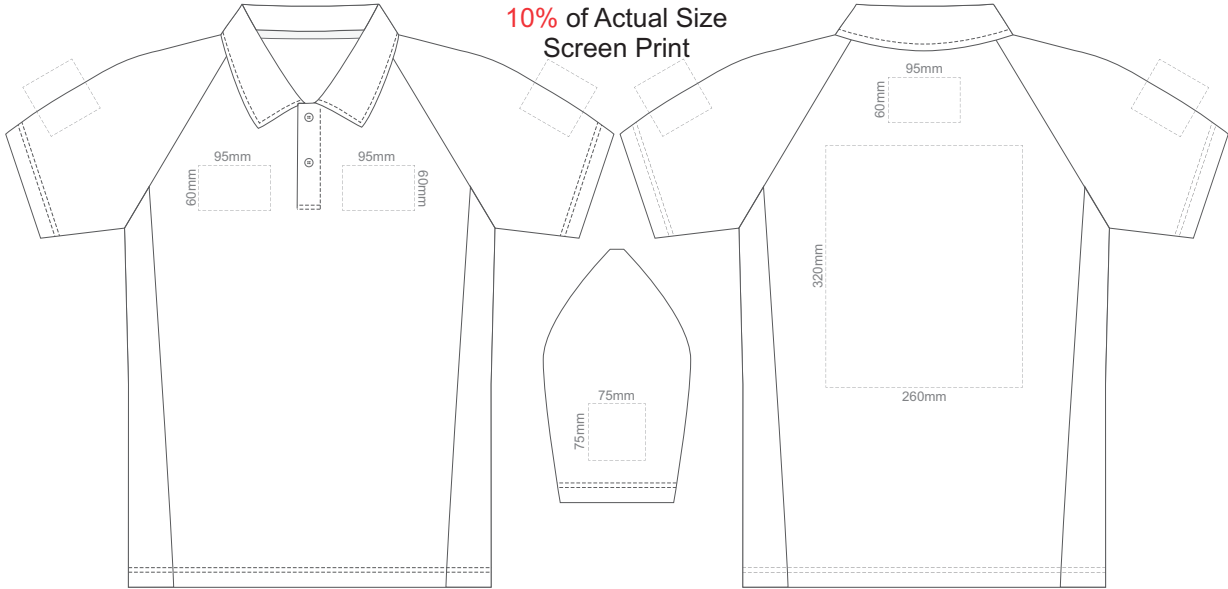

10% of Actual Size
Screen Print

FRONT ADULT EXTRA SMALL

BACK ADULT EXTRA SMALL

10% of Actual Size
Screen Print

FRONT ADULT SMALL

BACK ADULT SMALL

10% of Actual Size
Screen Print

FRONT ADULT MEDIUM

BACK ADULT MEDIUM

10% of Actual Size
Screen Print

FRONT ADULT LARGE

BACK ADULT LARGE

10% of Actual Size
Screen Print

FRONT ADULT XL

BACK ADULT XL

10% of Actual Size
Screen Print

FRONT ADULT 2XL

BACK ADULT 2XL

10% of Actual Size
Screen Print

FRONT ADULT 3XL

BACK ADULT 3XL

10% of Actual Size
Screen Print

FRONT ADULT 4XL

BACK ADULT 4XL

10% of Actual Size
Colourflex Transfer
Faux Embroidery
DigiFlex Transfer

FRONT ADULT EXTRA SMALL

BACK ADULT EXTRA SMALL

Print area 200x250mm can be rotated to best suit.
Branding area can be moved anywhere within the red line.