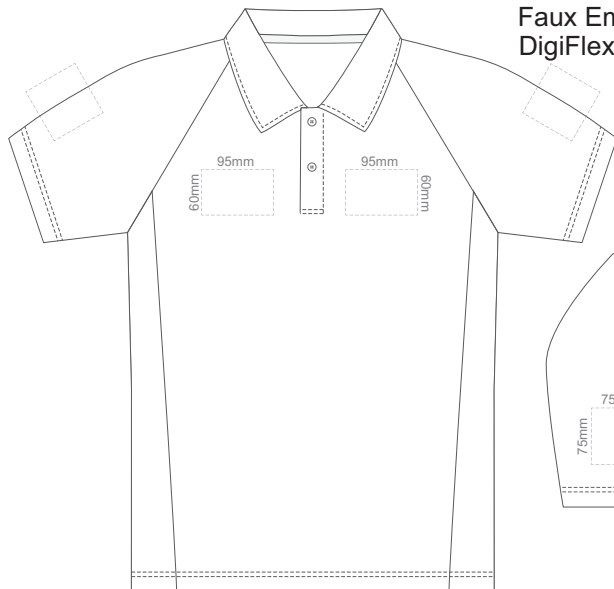

FRONT ADULT 2XL

BACK ADULT 2XL

10% of Actual Size
Screen Print

FRONT ADULT 3XL

BACK ADULT 3XL

10% of Actual Size
Screen Print

FRONT ADULT 4XL

BACK ADULT 4XL

10% of Actual Size
Colourflex Transfer
Faux Embroidery
DigiFlex Transfer

FRONT ADULT EXTRA SMALL

BACK ADULT EXTRA SMALL

Print area 200x250mm can be rotated to best suit.
Branding area can be moved anywhere within the red line.

10% of Actual Size
Colourflex Transfer
Faux Embroidery
DigiFlex Transfer

FRONT ADULT SMALL

BACK ADULT SMALL

Print area can be rotated to best suit.
Branding area can be moved anywhere within the red line.

10% of Actual Size
Colourflex Transfer
Faux Embroidery
DigiFlex Transfer

FRONT ADULT MEDIUM

BACK ADULT MEDIUM

Print area can be rotated to best suit.
Branding area can be moved anywhere within the red line.