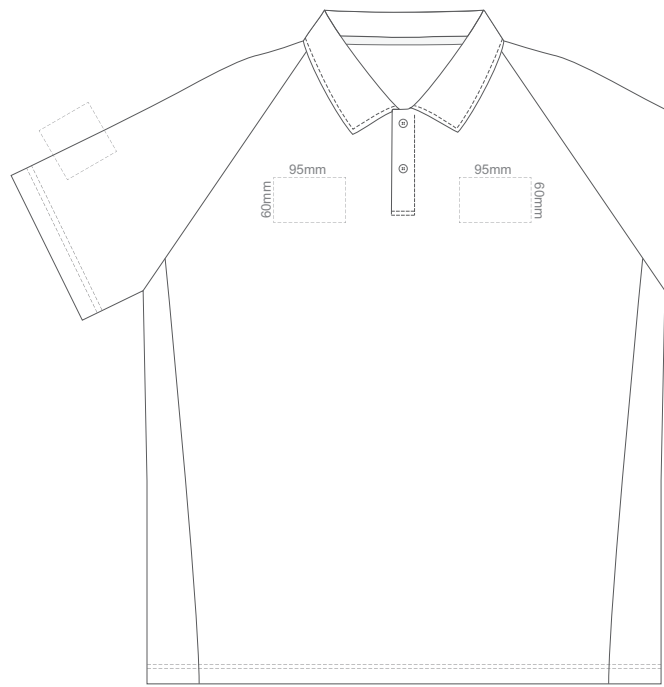

10% of Actual Size
Screen Print

FRONT ADULT EXTRA SMALL

BACK ADULT EXTRA SMALL

10% of Actual Size
Screen Print

FRONT ADULT SMALL

BACK ADULT SMALL

10% of Actual Size
Screen Print

FRONT ADULT MEDIUM

BACK ADULT MEDIUM

10% of Actual Size
Screen Print

FRONT ADULT LARGE

BACK ADULT LARGE

10% of Actual Size
Screen Print

FRONT ADULT XL

BACK ADULT XL

10% of Actual Size
Screen Print

FRONT ADULT 2XL

BACK ADULT 2XL

10% of Actual Size
Screen Print

FRONT ADULT 3XL

BACK ADULT 3XL

10% of Actual Size
Screen Print

FRONT ADULT 4XL

BACK ADULT 4XL

10% of Actual Size
Colourflex Transfer
Faux Embroidery
DigiFlex Transfer

FRONT ADULT EXTRA SMALL

BACK ADULT EXTRA SMALL

Print area 200x250mm can be rotated to best suit.
Branding area can be moved anywhere within the red line.