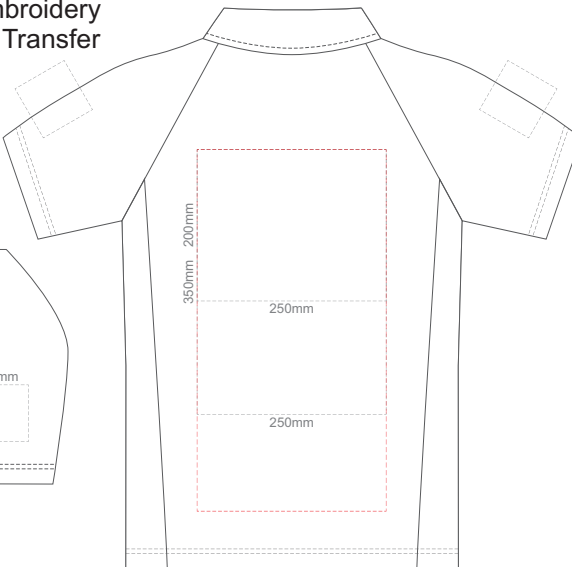

BACK ADULT MEDIUM

10% of Actual Size
Screen Print

FRONT ADULT LARGE

BACK ADULT LARGE

10% of Actual Size
Screen Print

FRONT ADULT XL

BACK ADULT XL

10% of Actual Size
Screen Print

FRONT ADULT 2XL

BACK ADULT 2XL

10% of Actual Size
Screen Print

FRONT ADULT 3XL

BACK ADULT 3XL

10% of Actual Size
Screen Print

FRONT ADULT 4XL

BACK ADULT 4XL

10% of Actual Size
Colourflex Transfer
Faux Embroidery
DigiFlex Transfer

FRONT ADULT EXTRA SMALL

BACK ADULT EXTRA SMALL

Print area 200x250mm can be rotated to best suit.
Branding area can be moved anywhere within the red line.

10% of Actual Size
Colourflex Transfer
Faux Embroidery
DigiFlex Transfer

FRONT ADULT SMALL

BACK ADULT SMALL

Print area can be rotated to best suit.
Branding area can be moved anywhere within the red line.