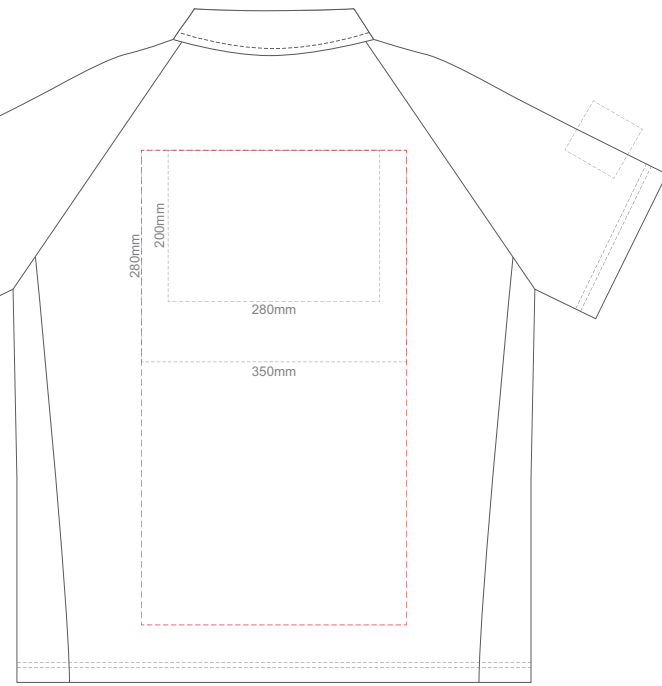

10% of Actual Size
Colourflex Transfer
Faux Embroidery
DigiFlex Transfer

FRONT ADULT LARGE

BACK ADULT LARGE

Print area can be rotated to best suit.
Branding area can be moved **anywhere within the red line.**

10% of Actual Size
Colourflex Transfer
Faux Embroidery
DigiFlex Transfer

FRONT ADULT XL

BACK ADULT XL

Print area can be rotated to best suit.
Branding area can be moved **anywhere within the red line.**

10% of Actual Size
Colourflex Transfer
Faux Embroidery
DigiFlex Transfer

FRONT ADULT 2XL

BACK ADULT 2XL

Print area can be rotated to best suit.
Branding area can be moved **anywhere within the red line.**

10% of Actual Size
Colourflex Transfer
Faux Embroidery
DigiFlex Transfer

FRONT ADULT 3XL

BACK ADULT 3XL

Print area can be rotated to best suit.
Branding area can be moved **anywhere within the red line.**

10% of Actual Size
Colourflex Transfer
Faux Embroidery
DigiFlex Transfer