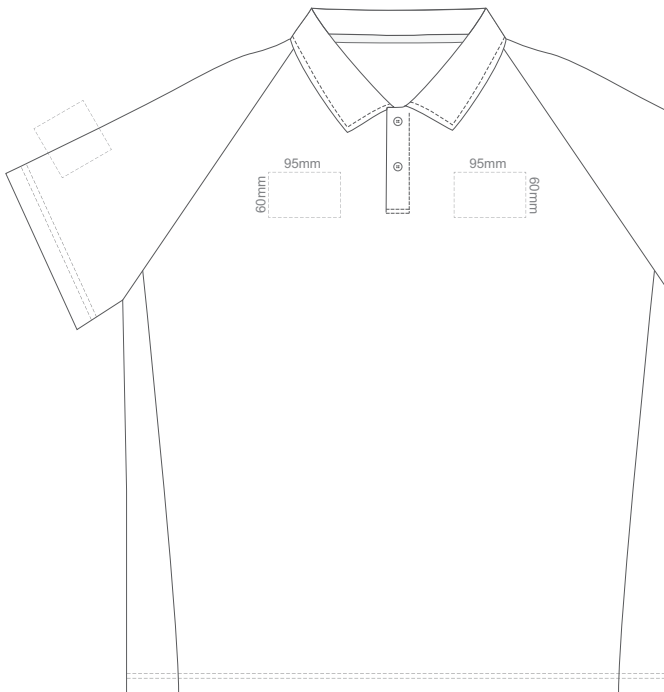

BACK ADULT MEDIUM

10% of Actual Size
Screen Print

FRONT ADULT LARGE

BACK ADULT LARGE

10% of Actual Size
Screen Print

FRONT ADULT XL

BACK ADULT XL

10% of Actual Size
Screen Print

FRONT ADULT 2XL

BACK ADULT 2XL

10% of Actual Size
Screen Print

FRONT ADULT 3XL

BACK ADULT 3XL

10% of Actual Size
Screen Print

FRONT ADULT 4XL

BACK ADULT 4XL

10% of Actual Size
Colourflex Transfer
Faux Embroidery
DigiFlex Transfer

FRONT ADULT EXTRA SMALL

BACK ADULT EXTRA SMALL

Print area 200x250mm can be rotated to best suit.
Branding area can be moved anywhere within the red line.

10% of Actual Size
Colourflex Transfer
Faux Embroidery
DigiFlex Transfer

FRONT ADULT SMALL

BACK ADULT SMALL

Print area can be rotated to best suit.
Branding area can be moved anywhere within the red line.