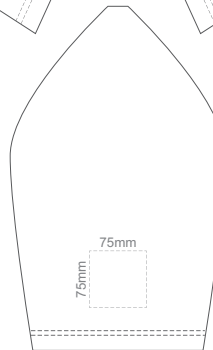

BACK ADULT MEDIUM

10% of Actual Size
Screen Print

FRONT ADULT LARGE

BACK ADULT LARGE

10% of Actual Size
Screen Print

FRONT ADULT XL

BACK ADULT XL

10% of Actual Size
Screen Print

FRONT ADULT 2XL

BACK ADULT 2XL

10% of Actual Size
Screen Print

FRONT ADULT 3XL

BACK ADULT 3XL

10% of Actual Size
Screen Print

FRONT ADULT 4XL

BACK ADULT 4XL

10% of Actual Size
Colourflex Transfer
Faux Embroidery
DigiFlex Transfer

FRONT ADULT EXTRA SMALL

BACK ADULT EXTRA SMALL

Print area 200x250mm can be rotated to best suit.
Branding area can be moved anywhere within the red line.

10% of Actual Size
Colourflex Transfer
Faux Embroidery
DigiFlex Transfer

FRONT ADULT SMALL

BACK ADULT SMALL

Print area can be rotated to best suit.
Branding area can be moved anywhere within the red line.