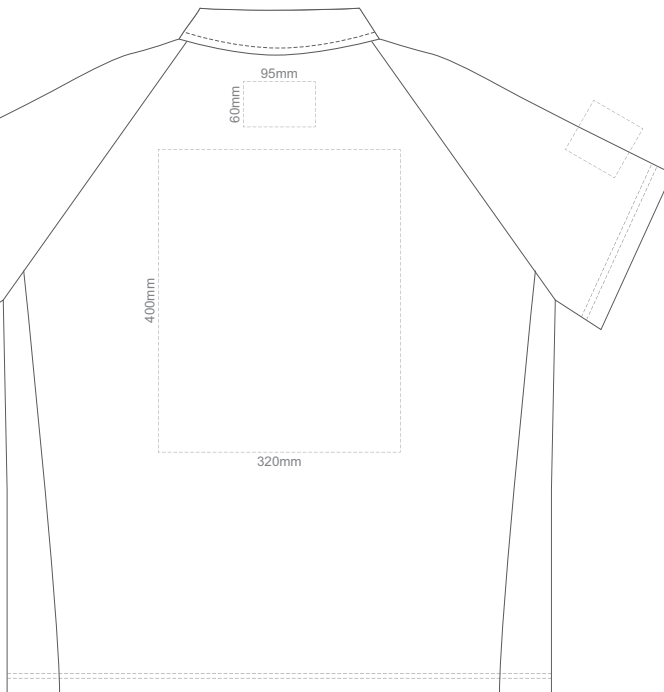

BACK ADULT MEDIUM

10% of Actual Size
Screen Print

FRONT ADULT LARGE

BACK ADULT LARGE

10% of Actual Size
Screen Print

FRONT ADULT XL

BACK ADULT XL

10% of Actual Size
Screen Print

FRONT ADULT 2XL

BACK ADULT 2XL

10% of Actual Size
Screen Print

FRONT ADULT 3XL

BACK ADULT 3XL

10% of Actual Size
Screen Print

FRONT ADULT 4XL

BACK ADULT 4XL

10% of Actual Size
Colourflex Transfer
Faux Embroidery
DigiFlex Transfer

FRONT ADULT EXTRA SMALL

BACK ADULT EXTRA SMALL

Print area 200x250mm can be rotated to best suit.
Branding area can be moved anywhere within the red line.

10% of Actual Size
Colourflex Transfer
Faux Embroidery
DigiFlex Transfer

FRONT ADULT SMALL

BACK ADULT SMALL

Print area can be rotated to best suit.
Branding area can be moved anywhere within the red line.