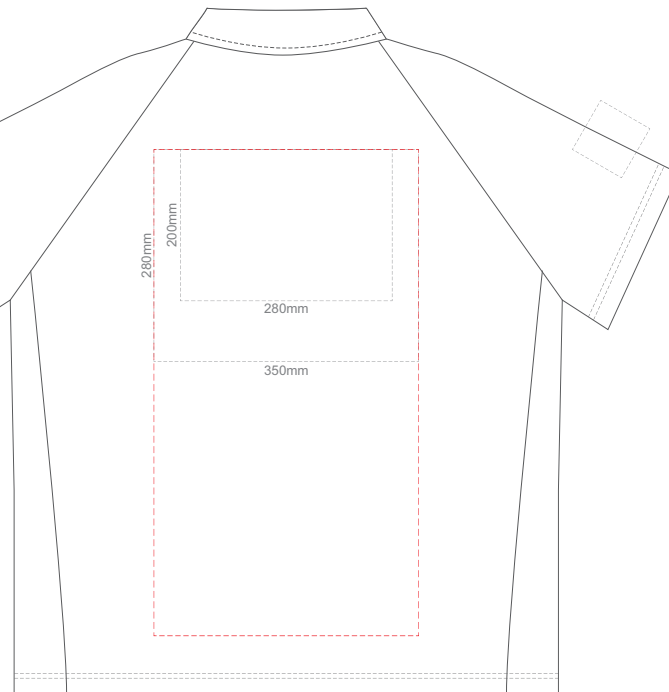

10% of Actual Size
Colourflex Transfer
Faux Embroidery
DigiFlex Transfer

FRONT ADULT EXTRA SMALL

BACK ADULT EXTRA SMALL

Print area 200x250mm can be rotated to best suit.
Branding area can be moved anywhere within the red line.

FRONT ADULT 2XL

BACK ADULT 2XL

Print area can be rotated to best suit.
Branding area can be moved **anywhere within the red line.**

10% of Actual Size
Colourflex Transfer
Faux Embroidery
DigiFlex Transfer

FRONT ADULT 3XL

BACK ADULT 3XL

Print area can be rotated to best suit.
Branding area can be moved **anywhere within the red line.**

10% of Actual Size
Colourflex Transfer
Faux Embroidery
DigiFlex Transfer

FRONT ADULT 4XL

BACK ADULT 4XL

Print area can be rotated to best suit.
Branding area can be moved **anywhere within the red line.**

10% of Actual Size
Embroidery

FRONT ADULT EXTRA SMALL

BACK ADULT EXTRA SMALL