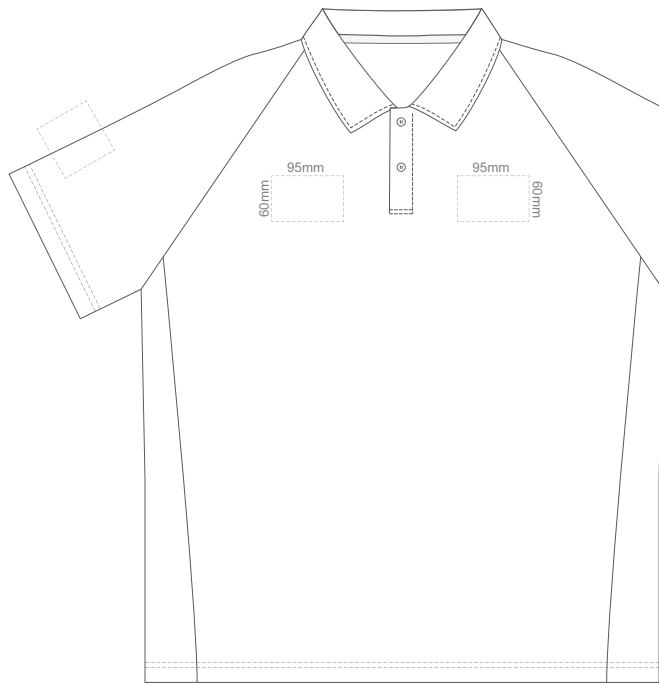

10% of Actual Size
Colourflex Transfer
Faux Embroidery
DigiFlex Transfer

FRONT ADULT LARGE

BACK ADULT LARGE

Print area can be rotated to best suit.
Branding area can be moved **anywhere within the red line.**

10% of Actual Size
Colourflex Transfer
Faux Embroidery
DigiFlex Transfer

FRONT ADULT XL

BACK ADULT XL

Print area can be rotated to best suit.
Branding area can be moved **anywhere within the red line.**

10% of Actual Size
Colourflex Transfer
Faux Embroidery
DigiFlex Transfer

FRONT ADULT 2XL

BACK ADULT 2XL

Print area can be rotated to best suit.
Branding area can be moved **anywhere within the red line.**

10% of Actual Size
Colourflex Transfer
Faux Embroidery
DigiFlex Transfer