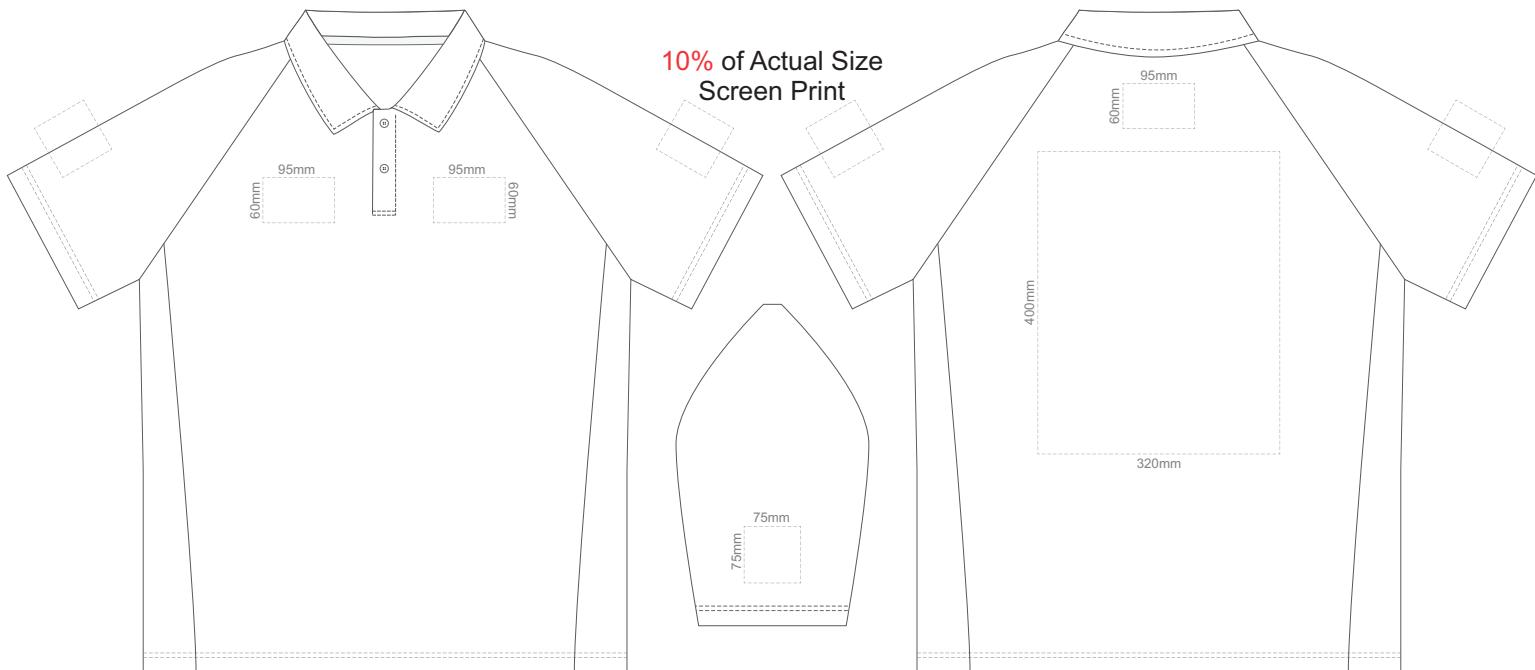

BACK ADULT MEDIUM

10% of Actual Size
Screen Print

FRONT ADULT LARGE

BACK ADULT LARGE

10% of Actual Size
Screen Print

FRONT ADULT XL

BACK ADULT XL

10% of Actual Size
Screen Print

FRONT ADULT 2XL

BACK ADULT 2XL

10% of Actual Size
Screen Print

FRONT ADULT 3XL

BACK ADULT 3XL

10% of Actual Size
Screen Print

FRONT ADULT 4XL

BACK ADULT 4XL

10% of Actual Size
Colourflex Transfer
Faux Embroidery
DigiFlex Transfer

FRONT ADULT EXTRA SMALL

BACK ADULT EXTRA SMALL

Print area 200x250mm can be rotated to best suit.
Branding area can be moved anywhere within the red line.

10% of Actual Size
Colourflex Transfer
Faux Embroidery
DigiFlex Transfer

FRONT ADULT SMALL

BACK ADULT SMALL

Print area can be rotated to best suit.
Branding area can be moved anywhere within the red line.