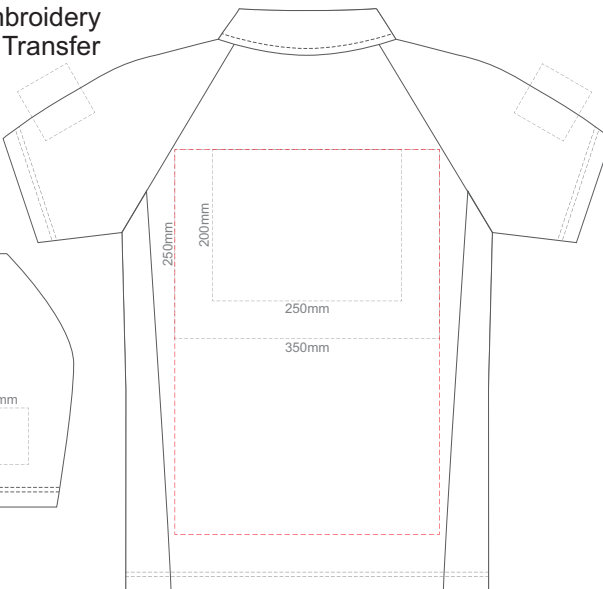

FRONT ADULT 2XL

BACK ADULT 2XL

10% of Actual Size
Screen Print

FRONT ADULT 3XL

BACK ADULT 3XL

10% of Actual Size
Screen Print

FRONT ADULT 4XL

BACK ADULT 4XL

10% of Actual Size
Colourflex Transfer
Faux Embroidery
DigiFlex Transfer

FRONT ADULT EXTRA SMALL

BACK ADULT EXTRA SMALL

Print area 200x250mm can be rotated to best suit.
Branding area can be moved anywhere within the red line.

10% of Actual Size
Colourflex Transfer
Faux Embroidery
DigiFlex Transfer

FRONT ADULT SMALL

BACK ADULT SMALL

Print area can be rotated to best suit.
Branding area can be moved anywhere within the red line.

10% of Actual Size
Colourflex Transfer
Faux Embroidery
DigiFlex Transfer

FRONT ADULT MEDIUM

BACK ADULT MEDIUM

Print area can be rotated to best suit.
Branding area can be moved anywhere within the red line.