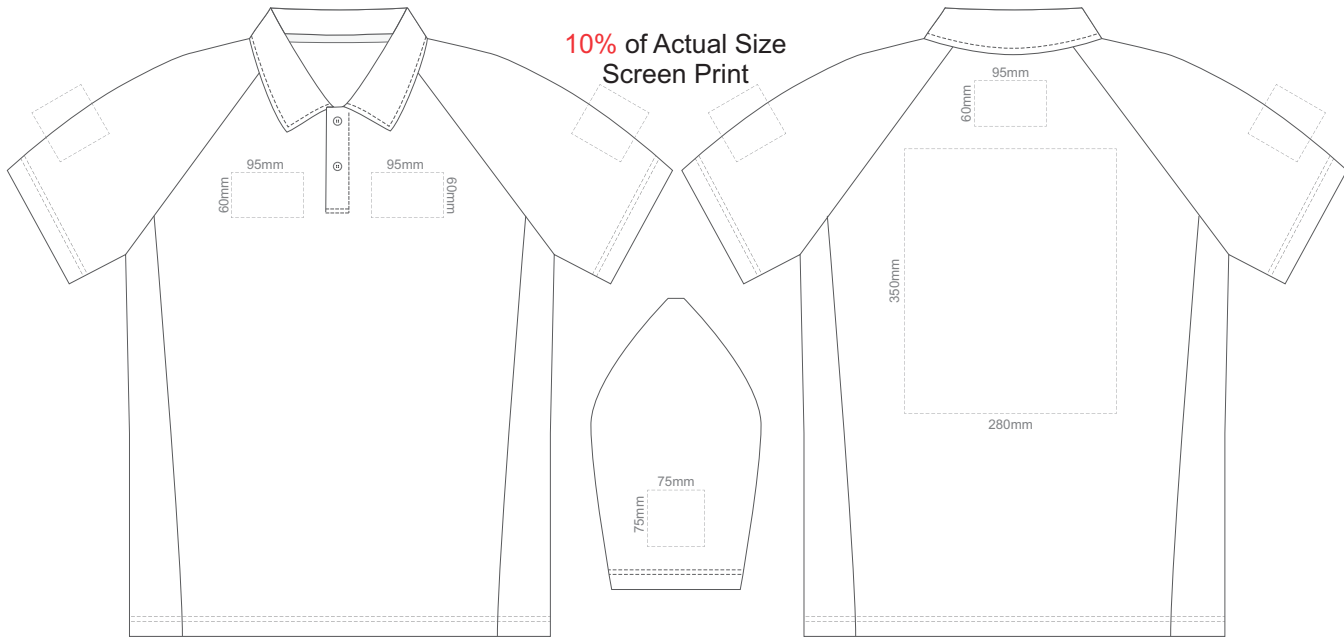

10% of Actual Size
Screen Print

FRONT ADULT EXTRA SMALL

BACK ADULT EXTRA SMALL

10% of Actual Size
Screen Print

FRONT ADULT SMALL

BACK ADULT SMALL

10% of Actual Size
Screen Print

FRONT ADULT MEDIUM

BACK ADULT MEDIUM

10% of Actual Size
Screen Print

FRONT ADULT LARGE

BACK ADULT LARGE

10% of Actual Size
Screen Print

FRONT ADULT XL

BACK ADULT XL

10% of Actual Size
Screen Print

FRONT ADULT 2XL

BACK ADULT 2XL

10% of Actual Size
Screen Print

FRONT ADULT 3XL

BACK ADULT 3XL

10% of Actual Size
Screen Print

FRONT ADULT 4XL

BACK ADULT 4XL

10% of Actual Size
Colourflex Transfer
Faux Embroidery
DigiFlex Transfer

FRONT ADULT EXTRA SMALL

BACK ADULT EXTRA SMALL

Print area 200x250mm can be rotated to best suit.
Branding area can be moved anywhere within the red line.