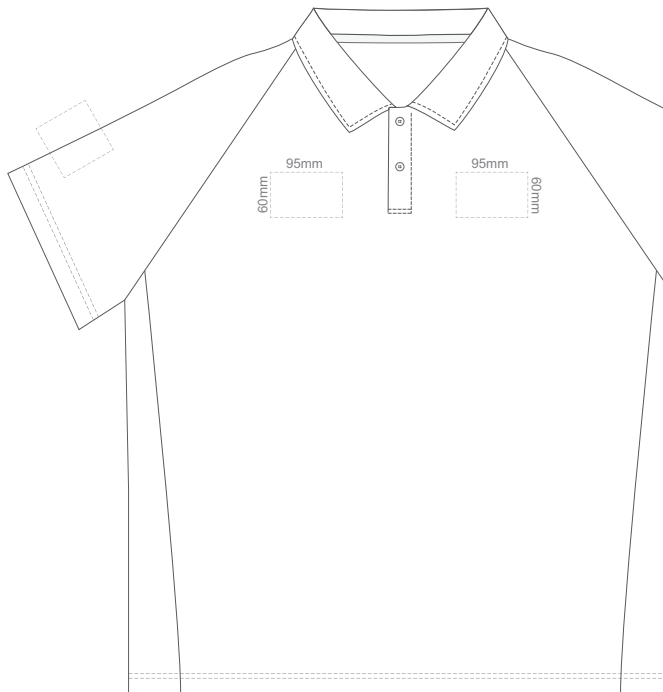

FRONT ADULT 2XL

BACK ADULT 2XL

Print area can be rotated to best suit.
Branding area can be moved **anywhere within the red line.**

10% of Actual Size
Colourflex Transfer
Faux Embroidery
DigiFlex Transfer

FRONT ADULT 3XL

BACK ADULT 3XL

Print area can be rotated to best suit.
Branding area can be moved **anywhere within the red line.**

10% of Actual Size
Colourflex Transfer
Faux Embroidery
DigiFlex Transfer