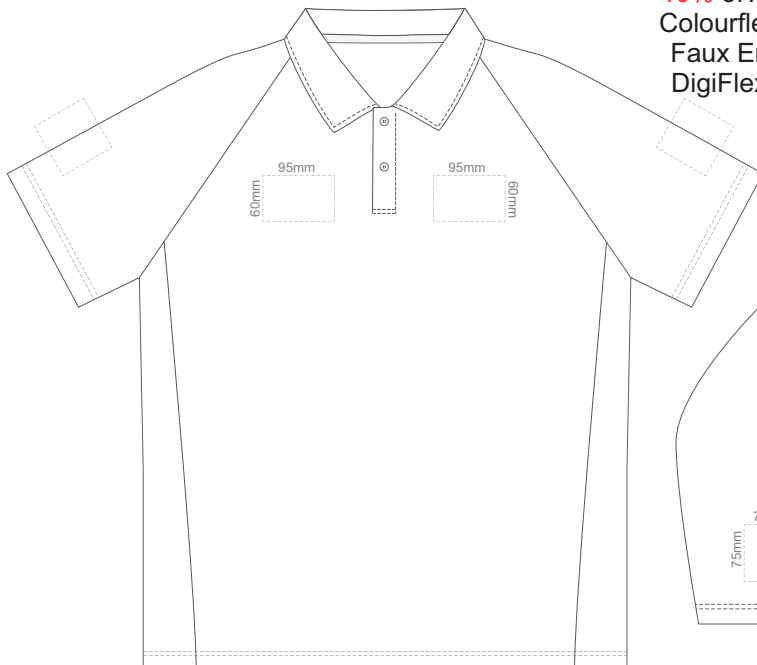

10% of Actual Size
Colourflex Transfer
Faux Embroidery
DigiFlex Transfer

FRONT ADULT LARGE

BACK ADULT LARGE

Print area can be rotated to best suit.
Branding area can be moved **anywhere within the red line.**

10% of Actual Size
Colourflex Transfer
Faux Embroidery
DigiFlex Transfer

FRONT ADULT XL

BACK ADULT XL

Print area can be rotated to best suit.
Branding area can be moved **anywhere within the red line.**

10% of Actual Size
Colourflex Transfer
Faux Embroidery
DigiFlex Transfer

FRONT ADULT 2XL

BACK ADULT 2XL

Print area can be rotated to best suit.
Branding area can be moved **anywhere within the red line.**

10% of Actual Size
Colourflex Transfer
Faux Embroidery
DigiFlex Transfer