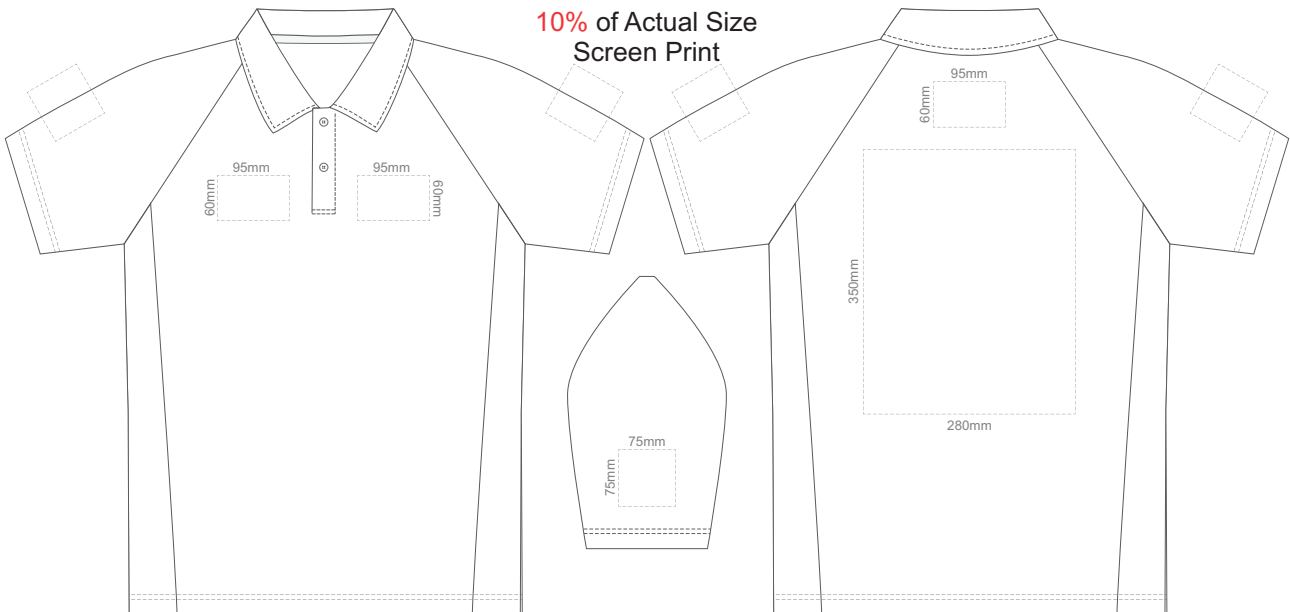

10% of Actual Size
Screen Print

FRONT ADULT EXTRA SMALL

BACK ADULT EXTRA SMALL

10% of Actual Size
Screen Print

FRONT ADULT SMALL

BACK ADULT SMALL

10% of Actual Size
Screen Print

FRONT ADULT MEDIUM

BACK ADULT MEDIUM

10% of Actual Size
Screen Print

FRONT ADULT LARGE

BACK ADULT LARGE

10% of Actual Size
Screen Print

FRONT ADULT XL

BACK ADULT XL

10% of Actual Size
Screen Print

FRONT ADULT 2XL

BACK ADULT 2XL

10% of Actual Size
Screen Print

FRONT ADULT 3XL

BACK ADULT 3XL

10% of Actual Size
Screen Print

FRONT ADULT 4XL

BACK ADULT 4XL

10% of Actual Size
Colourflex Transfer
Faux Embroidery
DigiFlex Transfer

FRONT ADULT EXTRA SMALL

BACK ADULT EXTRA SMALL

Print area 200x250mm can be rotated to best suit.
Branding area can be moved anywhere within the red line.