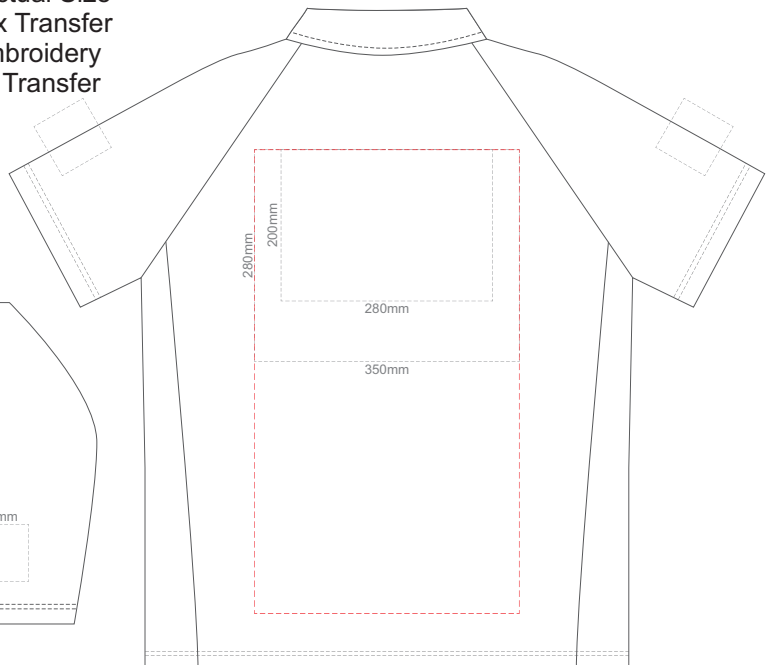

10% of Actual Size
Colourflex Transfer
Faux Embroidery
DigiFlex Transfer

FRONT ADULT MEDIUM

BACK ADULT MEDIUM

Print area can be rotated to best suit.
Branding area can be moved anywhere within the red line.

10% of Actual Size
Colourflex Transfer
Faux Embroidery
DigiFlex Transfer

FRONT ADULT LARGE

BACK ADULT LARGE

Print area can be rotated to best suit.
Branding area can be moved **anywhere within the red line.**

10% of Actual Size
Colourflex Transfer
Faux Embroidery
DigiFlex Transfer

FRONT ADULT XL

BACK ADULT XL

Print area can be rotated to best suit.
Branding area can be moved **anywhere within the red line.**

10% of Actual Size
Colourflex Transfer
Faux Embroidery
DigiFlex Transfer

FRONT ADULT 2XL

BACK ADULT 2XL

Print area can be rotated to best suit.
Branding area can be moved **anywhere within the red line.**

10% of Actual Size
Colourflex Transfer
Faux Embroidery
DigiFlex Transfer