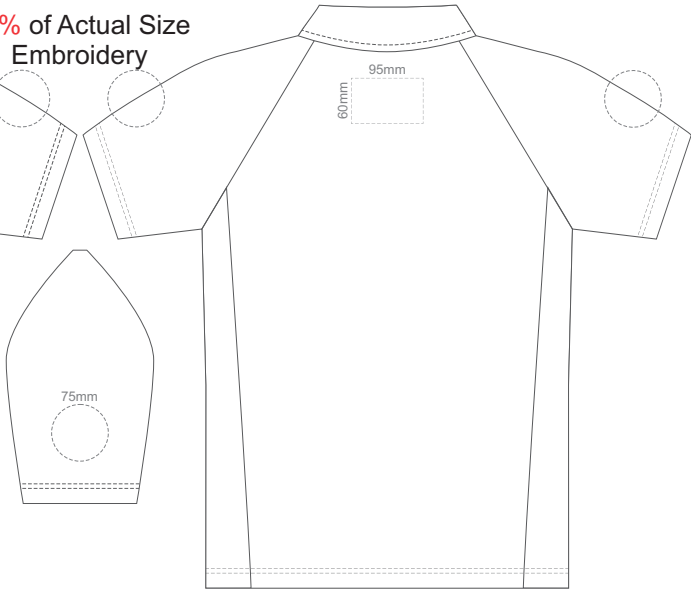

FRONT ADULT 3XL

BACK ADULT 3XL

Print area can be rotated to best suit.
Branding area can be moved **anywhere within the red line.**

10% of Actual Size
Colourflex Transfer
Faux Embroidery
DigiFlex Transfer

FRONT ADULT 4XL

BACK ADULT 4XL

Print area can be rotated to best suit.
Branding area can be moved **anywhere within the red line.**

10% of Actual Size
Embroidery

FRONT ADULT EXTRA SMALL

BACK ADULT EXTRA SMALL

10% of Actual Size
Embroidery

FRONT ADULT SMALL

BACK ADULT SMALL

10% of Actual Size
Embroidery

FRONT ADULT MEDIUM

BACK ADULT MEDIUM

10% of Actual Size
Embroidery

FRONT ADULT LARGE