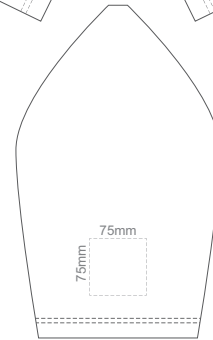

BACK ADULT MEDIUM

10% of Actual Size
Screen Print

FRONT ADULT LARGE

BACK ADULT LARGE

10% of Actual Size
Screen Print

FRONT ADULT XL

BACK ADULT XL

10% of Actual Size
Screen Print

FRONT ADULT 2XL

BACK ADULT 2XL

10% of Actual Size
Screen Print

FRONT ADULT 3XL

BACK ADULT 3XL

10% of Actual Size
Screen Print

FRONT ADULT 4XL

BACK ADULT 4XL

10% of Actual Size
Colourflex Transfer
Faux Embroidery
DigiFlex Transfer

FRONT ADULT EXTRA SMALL

BACK ADULT EXTRA SMALL

Print area 200x250mm can be rotated to best suit.
Branding area can be moved anywhere within the red line.

10% of Actual Size
Colourflex Transfer
Faux Embroidery
DigiFlex Transfer

FRONT ADULT SMALL

BACK ADULT SMALL

Print area can be rotated to best suit.
Branding area can be moved anywhere within the red line.