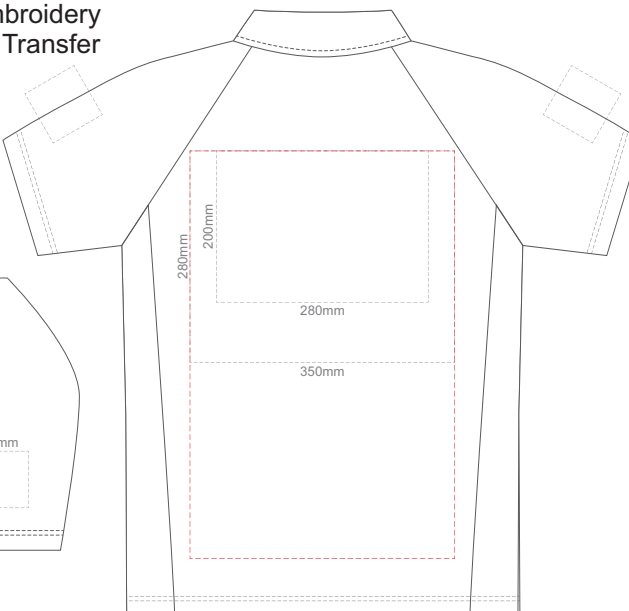

FRONT ADULT 2XL

BACK ADULT 2XL

10% of Actual Size
Screen Print

FRONT ADULT 3XL

BACK ADULT 3XL

10% of Actual Size
Screen Print

FRONT ADULT 4XL

BACK ADULT 4XL

10% of Actual Size
Colourflex Transfer
Faux Embroidery
DigiFlex Transfer

FRONT ADULT EXTRA SMALL

BACK ADULT EXTRA SMALL

Print area 200x250mm can be rotated to best suit.
Branding area can be moved anywhere within the red line.

10% of Actual Size
Colourflex Transfer
Faux Embroidery
DigiFlex Transfer

FRONT ADULT SMALL

BACK ADULT SMALL

Print area can be rotated to best suit.
Branding area can be moved anywhere within the red line.

10% of Actual Size
Colourflex Transfer
Faux Embroidery
DigiFlex Transfer

FRONT ADULT MEDIUM

BACK ADULT MEDIUM

Print area can be rotated to best suit.
Branding area can be moved anywhere within the red line.