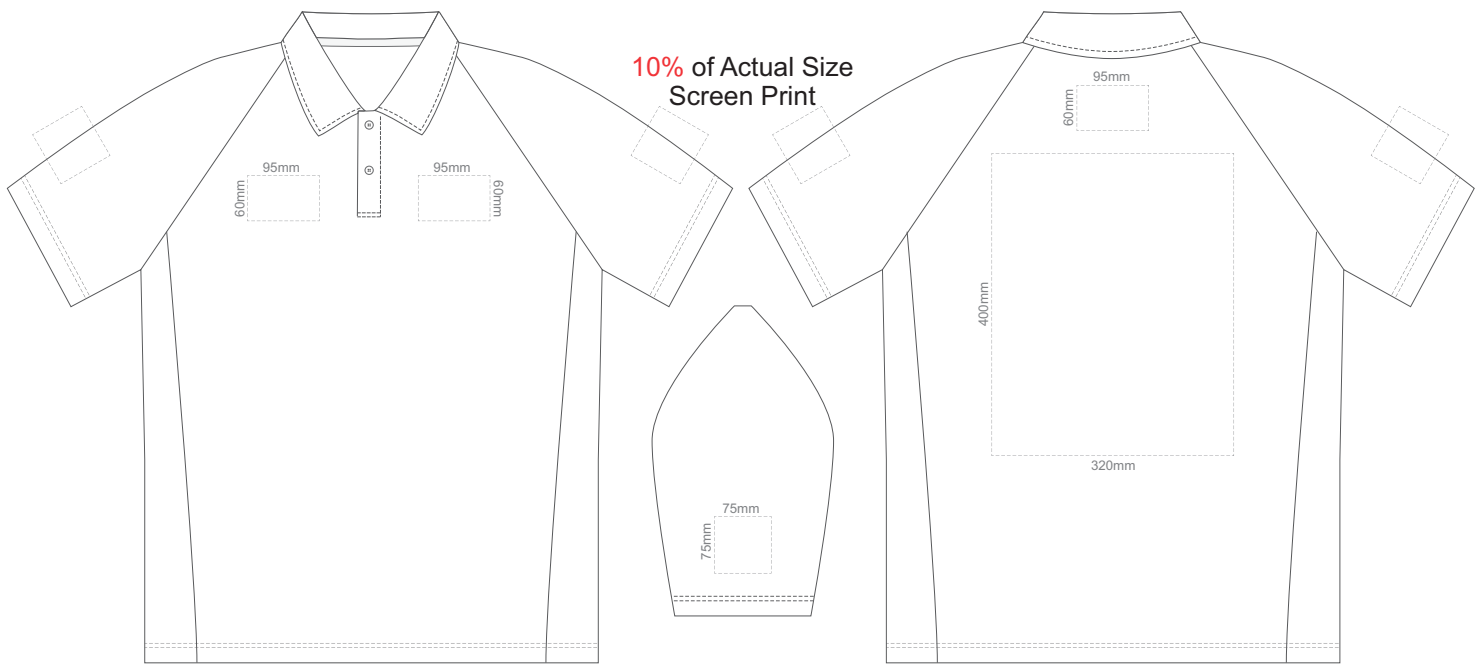

10% of Actual Size
Screen Print

FRONT ADULT EXTRA SMALL

BACK ADULT EXTRA SMALL

10% of Actual Size
Screen Print

FRONT ADULT SMALL

BACK ADULT SMALL

10% of Actual Size
Screen Print

FRONT ADULT MEDIUM

BACK ADULT MEDIUM

10% of Actual Size
Screen Print

FRONT ADULT LARGE

BACK ADULT LARGE

10% of Actual Size
Screen Print

FRONT ADULT XL

BACK ADULT XL

10% of Actual Size
Screen Print

10% of Actual Size
Colourflex Transfer
Faux Embroidery
DigiFlex Transfer

FRONT ADULT EXTRA SMALL

BACK ADULT EXTRA SMALL

Print area 200x250mm can be rotated to best suit.
Branding area can be moved anywhere within the red line.

10% of Actual Size
Colourflex Transfer
Faux Embroidery
DigiFlex Transfer

FRONT ADULT SMALL

BACK ADULT SMALL

Print area can be rotated to best suit.
Branding area can be moved anywhere within the red line.