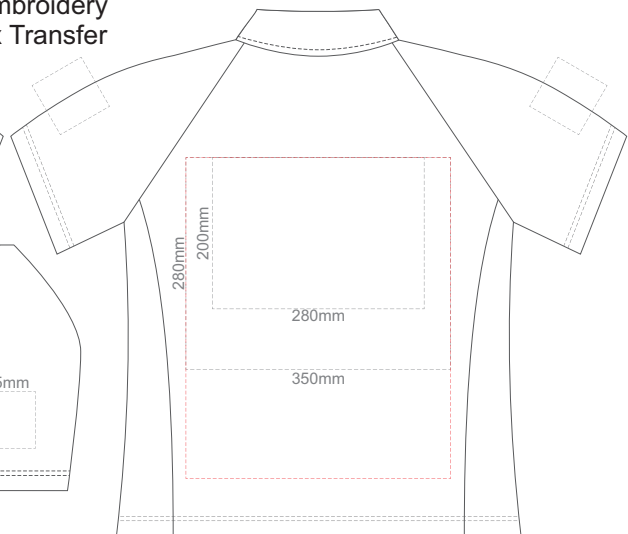

**FRONT ADULT 2XL**

**BACK ADULT 2XL**

10% of Actual Size  
Screen Print

**FRONT ADULT 3XL**

**BACK ADULT 3XL**

10% of Actual Size  
Screen Print

**FRONT ADULT 4XL**

**BACK ADULT 4XL**

10% of Actual Size  
Colourflex Transfer  
Faux Embroidery  
DigiFlex Transfer

**FRONT ADULT EXTRA SMALL**

**BACK ADULT EXTRA SMALL**

Print area 200x250mm can be rotated to best suit.  
Branding area can be moved **anywhere within the red line.**

10% of Actual Size  
Colourflex Transfer  
Faux Embroidery  
DigiFlex Transfer

**FRONT ADULT SMALL**

**BACK ADULT SMALL**

Print area can be rotated to best suit.  
Branding area can be moved **anywhere within the red line.**

10% of Actual Size  
Colourflex Transfer  
Faux Embroidery  
DigiFlex Transfer

**FRONT ADULT MEDIUM**

**BACK ADULT MEDIUM**

Print area can be rotated to best suit.  
Branding area can be moved **anywhere within the red line.**