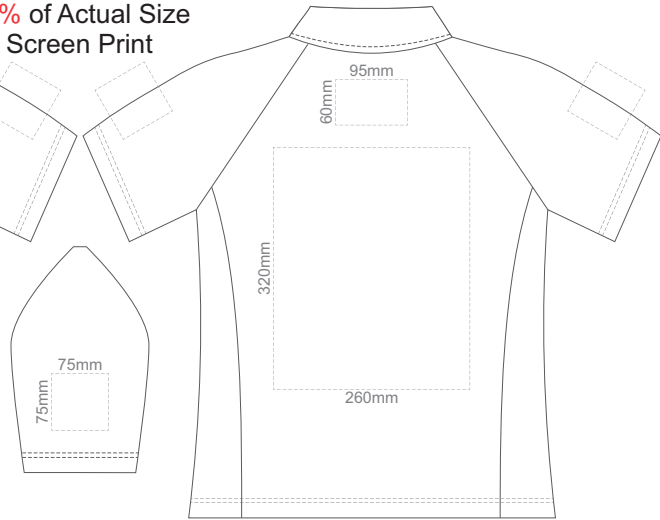

10% of Actual Size  
Screen Print

**FRONT ADULT EXTRA SMALL**

**BACK ADULT EXTRA SMALL**

10% of Actual Size  
Screen Print

**FRONT ADULT SMALL**

**BACK ADULT SMALL**

10% of Actual Size  
Screen Print

**FRONT ADULT MEDIUM**

**BACK ADULT MEDIUM**

10% of Actual Size  
Screen Print

**FRONT ADULT LARGE**

**BACK ADULT LARGE**

10% of Actual Size  
Screen Print

**FRONT ADULT XL**

**BACK ADULT XL**

10% of Actual Size  
Screen Print

**FRONT ADULT 2XL**

**BACK ADULT 2XL**

10% of Actual Size  
Screen Print

**FRONT ADULT 3XL**

**BACK ADULT 3XL**

10% of Actual Size  
Screen Print

**FRONT ADULT 4XL**

**BACK ADULT 4XL**

10% of Actual Size  
Colourflex Transfer  
Faux Embroidery  
DigiFlex Transfer

**FRONT ADULT EXTRA SMALL**

**BACK ADULT EXTRA SMALL**

Print area 200x250mm can be rotated to best suit.  
Branding area can be moved **anywhere within the red line.**