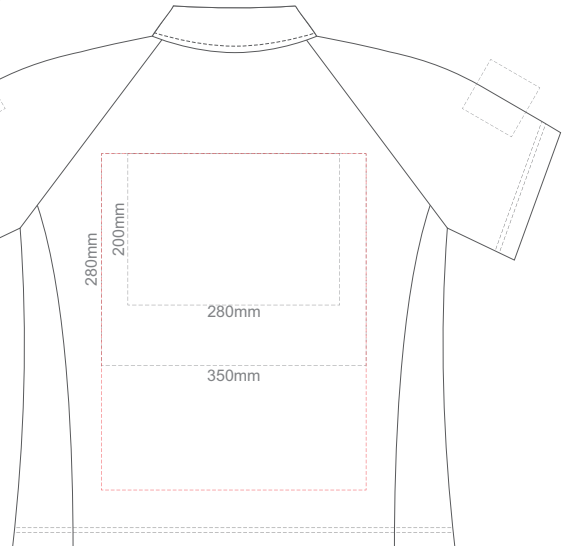

10% of Actual Size  
Colourflex Transfer  
Faux Embroidery  
DigiFlex Transfer

**FRONT ADULT EXTRA SMALL**

**BACK ADULT EXTRA SMALL**

Print area 200x250mm can be rotated to best suit.  
Branding area can be moved **anywhere within the red line.**

10% of Actual Size  
Colourflex Transfer  
Faux Embroidery  
DigiFlex Transfer

**FRONT ADULT MEDIUM**

**BACK ADULT MEDIUM**

Print area can be rotated to best suit.  
Branding area can be moved **anywhere within the red line.**

10% of Actual Size  
Colourflex Transfer  
Faux Embroidery  
DigiFlex Transfer

**FRONT ADULT LARGE**

**BACK ADULT LARGE**

Print area can be rotated to best suit.  
Branding area can be moved **anywhere within the red line.**

10% of Actual Size  
Colourflex Transfer  
Faux Embroidery  
DigiFlex Transfer

**FRONT ADULT XL**

**BACK ADULT XL**

Print area can be rotated to best suit.  
Branding area can be moved **anywhere within the red line.**