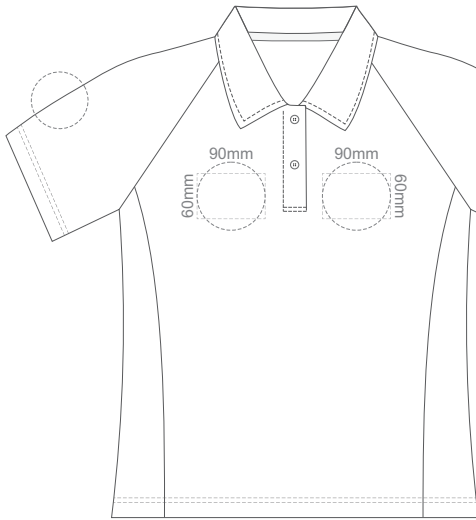

10% of Actual Size  
Colourflex Transfer  
Faux Embroidery  
DigiFlex Transfer

**FRONT ADULT 3XL**

**BACK ADULT 3XL**

Print area can be rotated to best suit.  
Branding area can be moved **anywhere within the red line.**

10% of Actual Size  
DigiFlex Transfer

**FRONT ADULT 4XL**

**BACK ADULT 4XL**

Print area can be rotated to best suit.  
Branding area can be moved **anywhere within the red line.**

10% of Actual Size  
Embroidery

**FRONT ADULT EXTRA SMALL**

**BACK ADULT EXTRA SMALL**

10% of Actual Size  
Embroidery

**FRONT ADULT SMALL**

**BACK ADULT SMALL**

10% of Actual Size  
Embroidery

**FRONT ADULT MEDIUM**

**BACK ADULT MEDIUM**