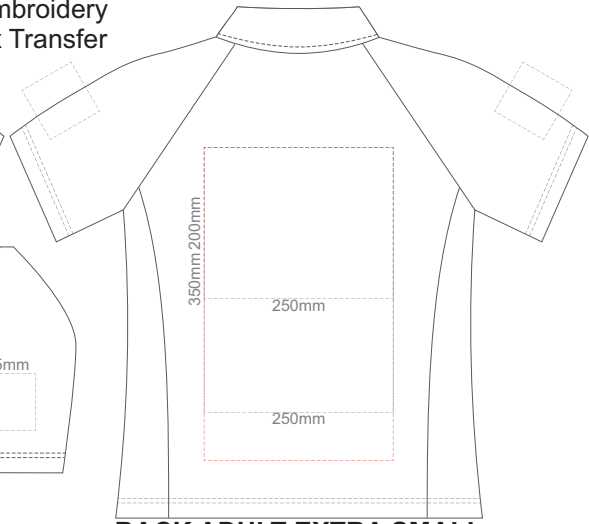

**BACK ADULT MEDIUM**

10% of Actual Size  
Screen Print

**FRONT ADULT LARGE**

**BACK ADULT LARGE**

10% of Actual Size  
Screen Print

**FRONT ADULT XL**

**BACK ADULT XL**

10% of Actual Size  
Screen Print

**FRONT ADULT 2XL**

**BACK ADULT 2XL**

10% of Actual Size  
Screen Print

**FRONT ADULT 3XL**

**BACK ADULT 3XL**

10% of Actual Size  
Screen Print

**FRONT ADULT 4XL**

**BACK ADULT 4XL**

10% of Actual Size  
Colourflex Transfer  
Faux Embroidery  
DigiFlex Transfer

**FRONT ADULT EXTRA SMALL**

**BACK ADULT EXTRA SMALL**

Print area 200x250mm can be rotated to best suit.  
Branding area can be moved **anywhere within the red line.**

10% of Actual Size  
Colourflex Transfer  
Faux Embroidery  
DigiFlex Transfer

**FRONT ADULT SMALL**

**BACK ADULT SMALL**

Print area can be rotated to best suit.  
Branding area can be moved **anywhere within the red line.**