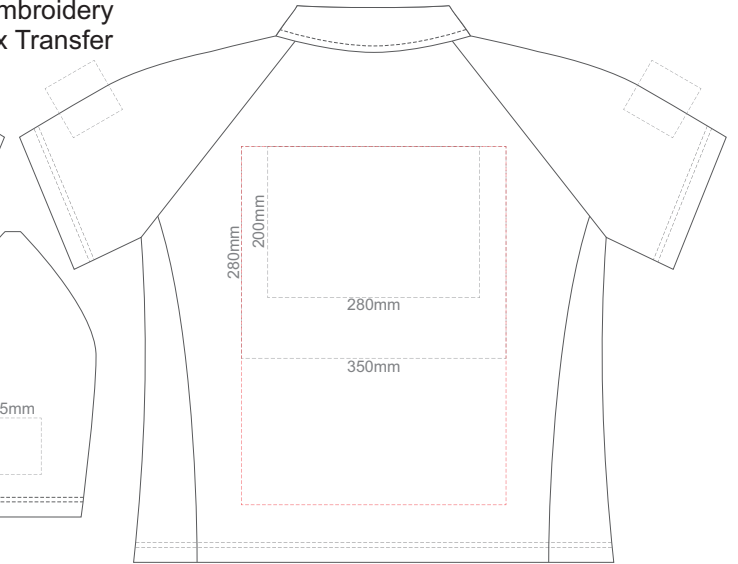

10% of Actual Size  
Colourflex Transfer  
Faux Embroidery  
DigiFlex Transfer

**FRONT ADULT LARGE**

**BACK ADULT LARGE**

Print area can be rotated to best suit.  
Branding area can be moved **anywhere within the red line.**

10% of Actual Size  
Colourflex Transfer  
Faux Embroidery  
DigiFlex Transfer

**FRONT ADULT XL**

**BACK ADULT XL**

Print area can be rotated to best suit.  
Branding area can be moved **anywhere within the red line.**

10% of Actual Size  
Colourflex Transfer  
Faux Embroidery  
DigiFlex Transfer

**FRONT ADULT 2XL**

**BACK ADULT 2XL**

Print area can be rotated to best suit.  
Branding area can be moved **anywhere within the red line.**

10% of Actual Size  
Colourflex Transfer  
Faux Embroidery  
DigiFlex Transfer

**FRONT ADULT 3XL**

**BACK ADULT 3XL**

Print area can be rotated to best suit.  
Branding area can be moved **anywhere within the red line.**