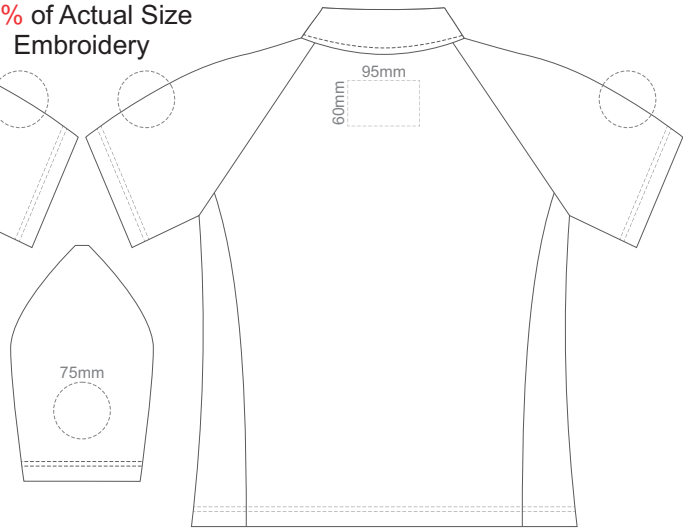

10% of Actual Size  
Colourflex Transfer  
Faux Embroidery  
DigiFlex Transfer

**FRONT ADULT 3XL**

**BACK ADULT 3XL**

Print area can be rotated to best suit.  
Branding area can be moved **anywhere within the red line.**

10% of Actual Size  
DigiFlex Transfer

**FRONT ADULT 4XL**

**BACK ADULT 4XL**

Print area can be rotated to best suit.  
Branding area can be moved **anywhere within the red line.**

10% of Actual Size  
Embroidery

**FRONT ADULT EXTRA SMALL**

**BACK ADULT EXTRA SMALL**

10% of Actual Size  
Embroidery

**FRONT ADULT SMALL**

**BACK ADULT SMALL**

10% of Actual Size  
Embroidery

**FRONT ADULT MEDIUM**

**BACK ADULT MEDIUM**

10% of Actual Size  
Embroidery

**FRONT ADULT LARGE**

**BACK ADULT LARGE**

10% of Actual Size  
Embroidery

**FRONT ADULT XL**

**BACK ADULT XL**

10% of Actual Size  
Embroidery

**FRONT ADULT 2XL**