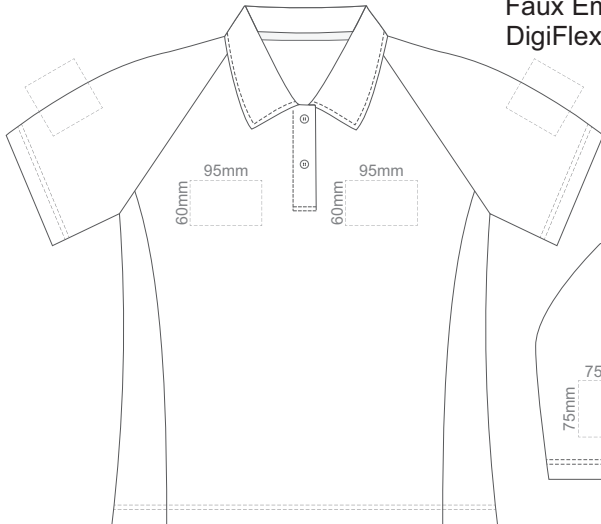

**BACK ADULT MEDIUM**

10% of Actual Size  
Screen Print

**FRONT ADULT LARGE**

**BACK ADULT LARGE**

10% of Actual Size  
Screen Print

**FRONT ADULT XL**

**BACK ADULT XL**

10% of Actual Size  
Screen Print

**FRONT ADULT 2XL**

**BACK ADULT 2XL**

10% of Actual Size  
Screen Print

**FRONT ADULT 3XL**

**BACK ADULT 3XL**

10% of Actual Size  
Screen Print

**FRONT ADULT 4XL**

**BACK ADULT 4XL**

10% of Actual Size  
Colourflex Transfer  
Faux Embroidery  
DigiFlex Transfer

**FRONT ADULT EXTRA SMALL**

**BACK ADULT EXTRA SMALL**

Print area 200x250mm can be rotated to best suit.  
Branding area can be moved **anywhere within the red line.**

10% of Actual Size  
Colourflex Transfer  
Faux Embroidery  
DigiFlex Transfer

**FRONT ADULT SMALL**

**BACK ADULT SMALL**

Print area can be rotated to best suit.  
Branding area can be moved **anywhere within the red line.**