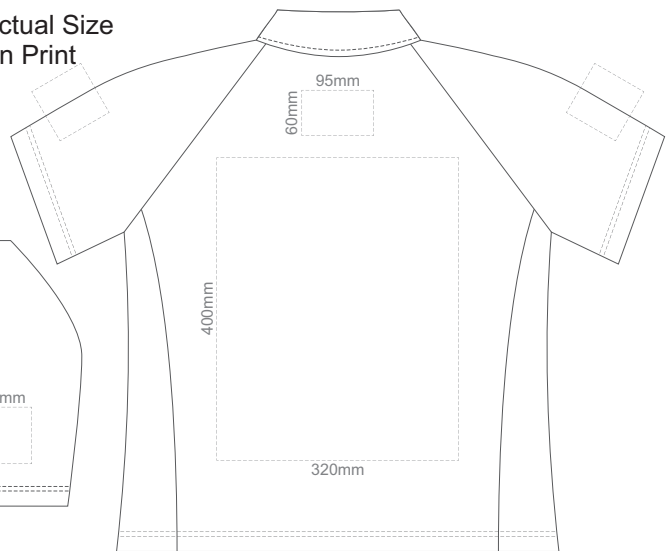

10% of Actual Size  
Screen Print

**FRONT ADULT EXTRA SMALL**

**BACK ADULT EXTRA SMALL**

10% of Actual Size  
Screen Print

**FRONT ADULT SMALL**

**BACK ADULT SMALL**

10% of Actual Size  
Screen Print

**FRONT ADULT MEDIUM**

**BACK ADULT MEDIUM**

10% of Actual Size  
Screen Print

**FRONT ADULT LARGE**

**BACK ADULT LARGE**

10% of Actual Size  
Screen Print

**FRONT ADULT XL**

**BACK ADULT XL**

10% of Actual Size  
Screen Print

**FRONT ADULT 2XL**

**BACK ADULT 2XL**

10% of Actual Size  
Screen Print

**FRONT ADULT 3XL**

**BACK ADULT 3XL**

10% of Actual Size  
Screen Print

**FRONT ADULT 4XL**

**BACK ADULT 4XL**

10% of Actual Size  
Colourflex Transfer  
Faux Embroidery  
DigiFlex Transfer

**FRONT ADULT EXTRA SMALL**

**BACK ADULT EXTRA SMALL**

Print area 200x250mm can be rotated to best suit.  
Branding area can be moved **anywhere within the red line.**