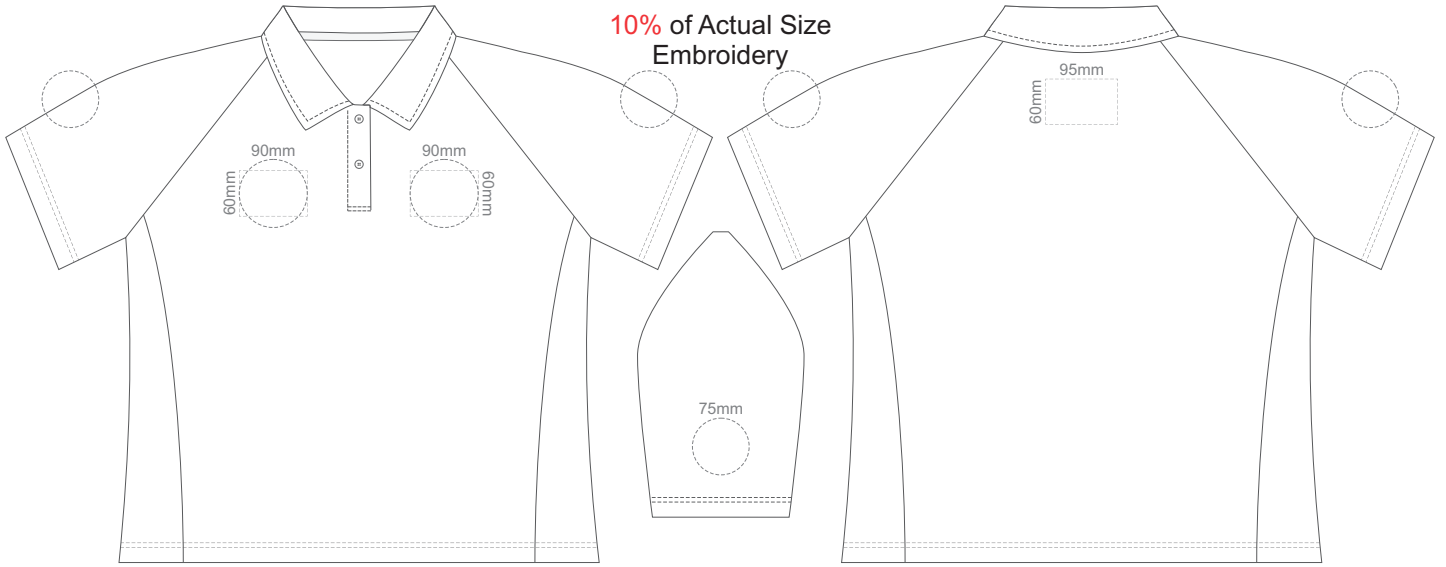

10% of Actual Size
Embroidery

FRONT ADULT 3XL

BACK ADULT 3XL

10% of Actual Size
Embroidery