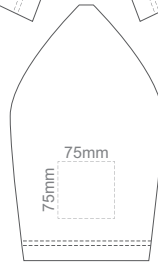

10% of Actual Size  
Colourflex Transfer  
Faux Embroidery  
DigiFlex Transfer

**FRONT ADULT EXTRA SMALL**

**BACK ADULT EXTRA SMALL**

Print area 200x250mm can be rotated to best suit.  
Branding area can be moved **anywhere within the red line.**

10% of Actual Size  
Colourflex Transfer  
Faux Embroidery  
DigiFlex Transfer

**FRONT ADULT SMALL**

**BACK ADULT SMALL**

Print area can be rotated to best suit.  
Branding area can be moved **anywhere within the red line.**

10% of Actual Size  
Colourflex Transfer  
Faux Embroidery  
DigiFlex Transfer

**FRONT ADULT MEDIUM**

**BACK ADULT MEDIUM**

Print area can be rotated to best suit.  
Branding area can be moved **anywhere within the red line.**

10% of Actual Size  
Colourflex Transfer  
Faux Embroidery  
DigiFlex Transfer

**FRONT ADULT LARGE**

**BACK ADULT LARGE**

Print area can be rotated to best suit.  
Branding area can be moved **anywhere within the red line.**