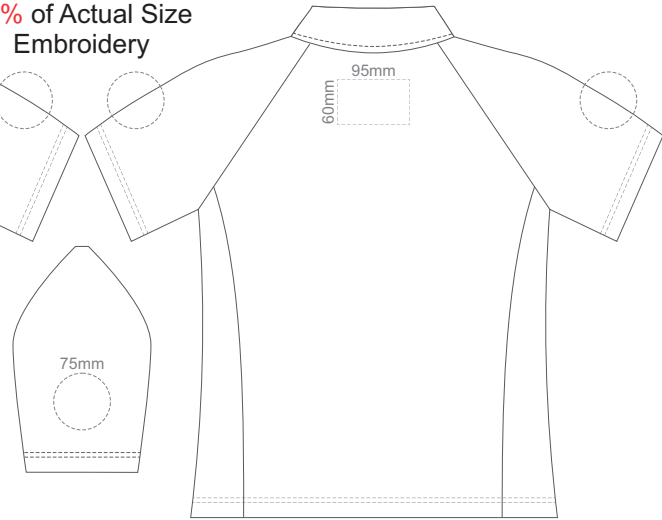

10% of Actual Size  
Colourflex Transfer  
Faux Embroidery  
DigiFlex Transfer

**FRONT ADULT 2XL**

**BACK ADULT 2XL**

Print area can be rotated to best suit.  
Branding area can be moved **anywhere within the red line.**

10% of Actual Size  
Colourflex Transfer  
Faux Embroidery  
DigiFlex Transfer

**FRONT ADULT 3XL**

**BACK ADULT 3XL**

Print area can be rotated to best suit.  
Branding area can be moved **anywhere within the red line.**

10% of Actual Size  
DigiFlex Transfer

**FRONT ADULT 4XL**

**BACK ADULT 4XL**

Print area can be rotated to best suit.  
Branding area can be moved **anywhere within the red line.**

10% of Actual Size  
Embroidery

**FRONT ADULT EXTRA SMALL**

**BACK ADULT EXTRA SMALL**

10% of Actual Size  
Embroidery

**FRONT ADULT SMALL**

**BACK ADULT SMALL**

10% of Actual Size  
Embroidery

**FRONT ADULT MEDIUM**

**BACK ADULT MEDIUM**