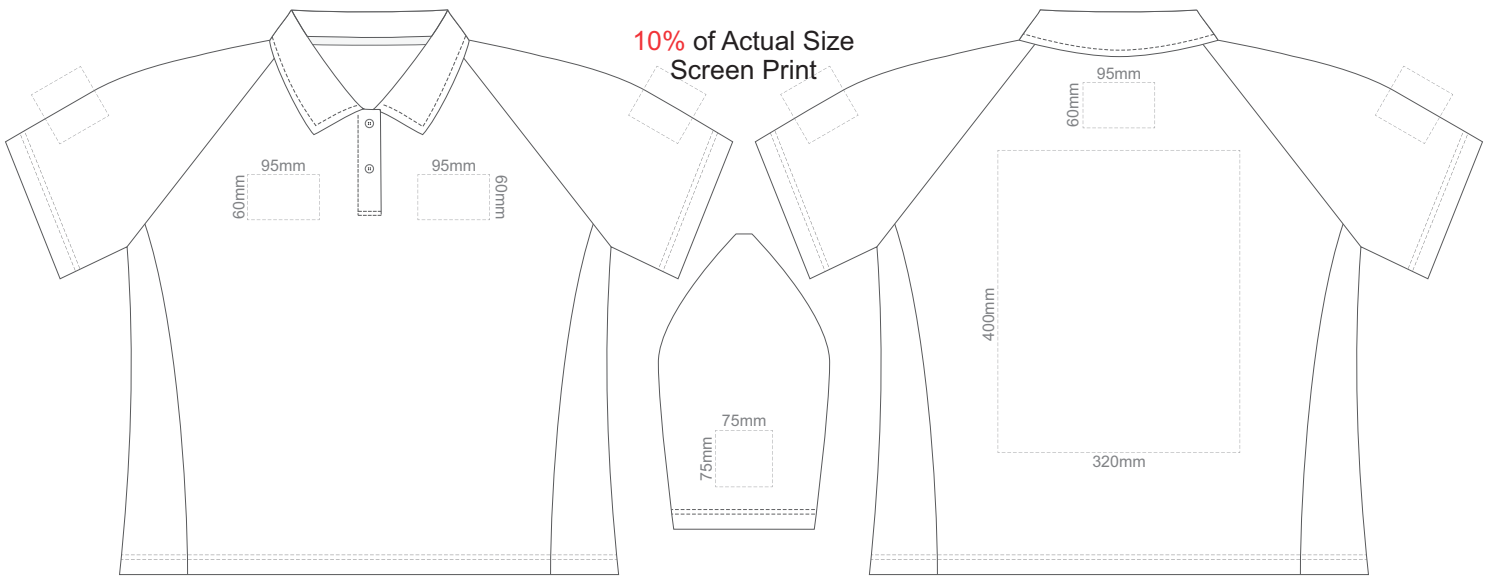

**BACK ADULT MEDIUM**

10% of Actual Size  
Screen Print

**FRONT ADULT LARGE**

**BACK ADULT LARGE**

10% of Actual Size  
Screen Print

**FRONT ADULT XL**

**BACK ADULT XL**

10% of Actual Size  
Screen Print

**FRONT ADULT 2XL**

**BACK ADULT 2XL**

10% of Actual Size  
Screen Print

**FRONT ADULT 3XL**

**BACK ADULT 3XL**

10% of Actual Size  
Screen Print

**FRONT ADULT 4XL**

**BACK ADULT 4XL**

10% of Actual Size  
Colourflex Transfer  
Faux Embroidery  
DigiFlex Transfer

**FRONT ADULT EXTRA SMALL**

**BACK ADULT EXTRA SMALL**

Print area 200x250mm can be rotated to best suit.  
Branding area can be moved **anywhere within the red line.**

10% of Actual Size  
Colourflex Transfer  
Faux Embroidery  
DigiFlex Transfer

**FRONT ADULT SMALL**

**BACK ADULT SMALL**

Print area can be rotated to best suit.  
Branding area can be moved **anywhere within the red line.**