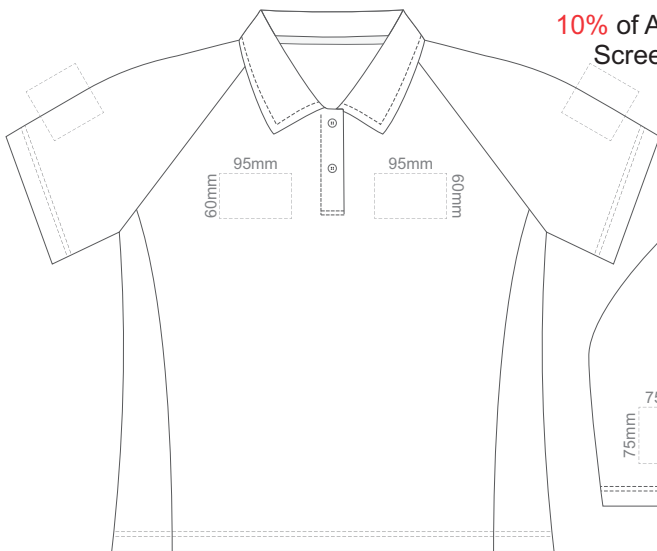

10% of Actual Size  
Screen Print

**FRONT ADULT EXTRA SMALL**

**BACK ADULT EXTRA SMALL**

10% of Actual Size  
Screen Print

**FRONT ADULT SMALL**

**BACK ADULT SMALL**

10% of Actual Size  
Screen Print

**FRONT ADULT MEDIUM**

**BACK ADULT MEDIUM**

10% of Actual Size  
Screen Print

**FRONT ADULT LARGE**

**BACK ADULT LARGE**

10% of Actual Size  
Screen Print

**FRONT ADULT XL**

**BACK ADULT XL**

10% of Actual Size  
Screen Print

**FRONT ADULT 2XL**

**BACK ADULT 2XL**

10% of Actual Size  
Screen Print

**FRONT ADULT 3XL**

**BACK ADULT 3XL**

10% of Actual Size  
Screen Print

**FRONT ADULT 4XL**

**BACK ADULT 4XL**

10% of Actual Size  
Colourflex Transfer  
Faux Embroidery  
DigiFlex Transfer

**FRONT ADULT EXTRA SMALL**

**BACK ADULT EXTRA SMALL**

Print area 200x250mm can be rotated to best suit.  
Branding area can be moved **anywhere within the red line.**