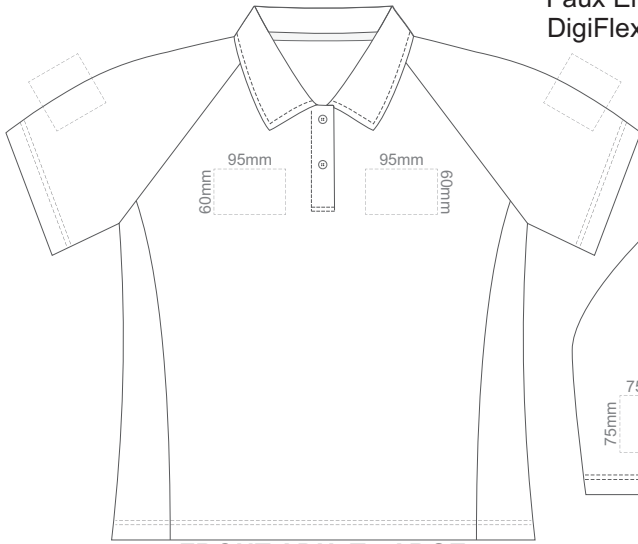

10% of Actual Size  
Colourflex Transfer  
Faux Embroidery  
DigiFlex Transfer

**FRONT ADULT EXTRA SMALL**

**BACK ADULT EXTRA SMALL**

Print area 200x250mm can be rotated to best suit.  
Branding area can be moved **anywhere within the red line.**

10% of Actual Size  
Colourflex Transfer  
Faux Embroidery  
DigiFlex Transfer

**FRONT ADULT SMALL**

**BACK ADULT SMALL**

Print area can be rotated to best suit.  
Branding area can be moved **anywhere within the red line.**

10% of Actual Size  
Colourflex Transfer  
Faux Embroidery  
DigiFlex Transfer

**FRONT ADULT MEDIUM**

**BACK ADULT MEDIUM**

Print area can be rotated to best suit.  
Branding area can be moved **anywhere within the red line.**

10% of Actual Size  
Colourflex Transfer  
Faux Embroidery  
DigiFlex Transfer

**FRONT ADULT LARGE**

**BACK ADULT LARGE**

Print area can be rotated to best suit.  
Branding area can be moved **anywhere within the red line.**