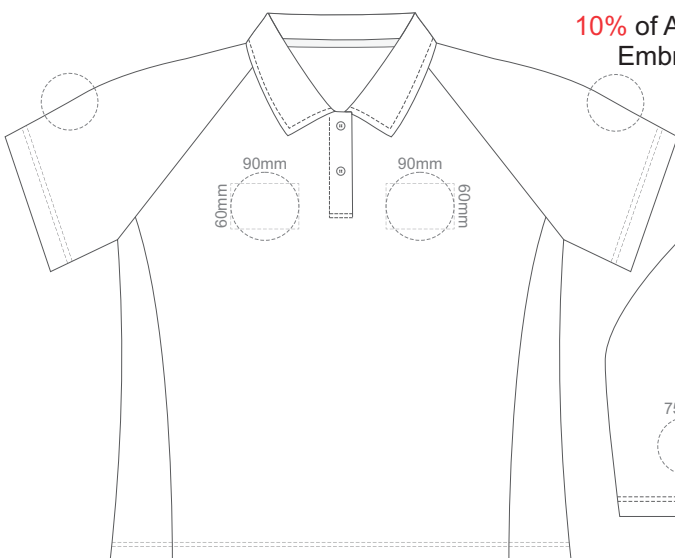

10% of Actual Size  
DigiFlex Transfer

**FRONT ADULT 4XL**

**BACK ADULT 4XL**

Print area can be rotated to best suit.  
Branding area can be moved **anywhere within the red line.**

10% of Actual Size  
Embroidery

**FRONT ADULT EXTRA SMALL**

**BACK ADULT EXTRA SMALL**

10% of Actual Size  
Embroidery

**FRONT ADULT SMALL**

**BACK ADULT SMALL**

10% of Actual Size  
Embroidery

**FRONT ADULT MEDIUM**

**BACK ADULT MEDIUM**

10% of Actual Size  
Embroidery

**FRONT ADULT LARGE**

**BACK ADULT LARGE**

10% of Actual Size  
Embroidery

**FRONT ADULT XL**

**BACK ADULT XL**

10% of Actual Size  
Embroidery

**FRONT ADULT 2XL**

**BACK ADULT 2XL**

10% of Actual Size  
Embroidery

**FRONT ADULT 3XL**

**BACK ADULT 3XL**

10% of Actual Size  
Embroidery

**FRONT ADULT 4XL**

**BACK ADULT 4XL**