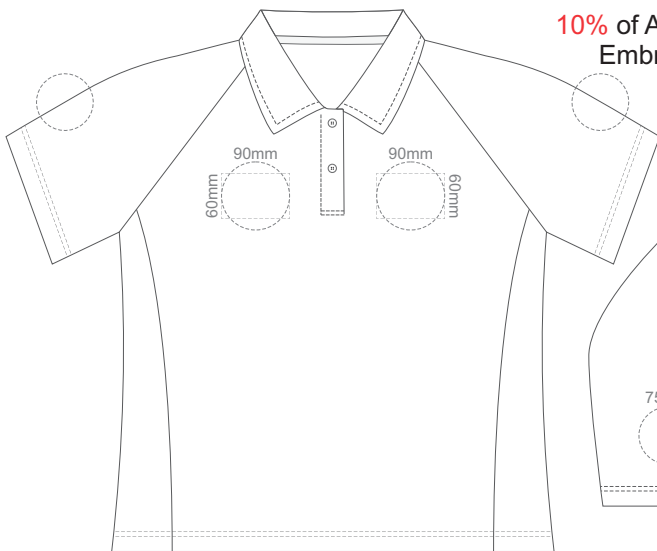

10% of Actual Size  
DigiFlex Transfer

**FRONT ADULT 4XL**

**BACK ADULT 4XL**

Print area can be rotated to best suit.  
Branding area can be moved **anywhere within the red line.**

10% of Actual Size  
Embroidery

**FRONT ADULT EXTRA SMALL**

**BACK ADULT EXTRA SMALL**

10% of Actual Size  
Embroidery

**FRONT ADULT SMALL**

**BACK ADULT SMALL**

10% of Actual Size  
Embroidery

**FRONT ADULT MEDIUM**

**BACK ADULT MEDIUM**

10% of Actual Size  
Embroidery

**FRONT ADULT LARGE**

**BACK ADULT LARGE**

10% of Actual Size  
Embroidery

**FRONT ADULT XL**

**BACK ADULT XL**

10% of Actual Size  
Embroidery

**FRONT ADULT 2XL**

**BACK ADULT 2XL**

10% of Actual Size  
Embroidery

**FRONT ADULT 3XL**

**BACK ADULT 3XL**

10% of Actual Size  
Embroidery

**FRONT ADULT 4XL**

**BACK ADULT 4XL**