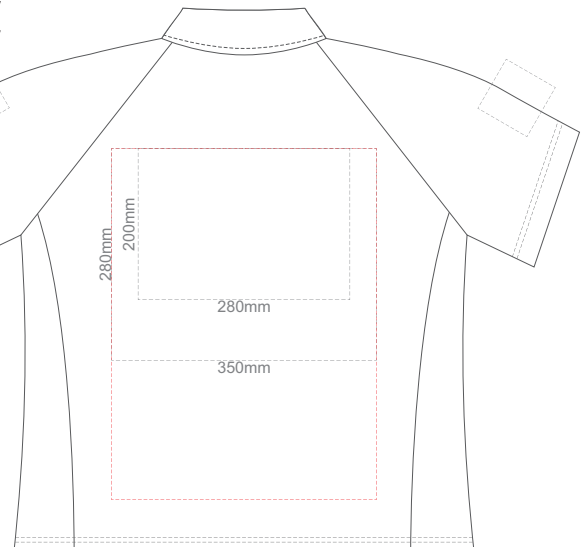

10% of Actual Size  
Colourflex Transfer  
Faux Embroidery  
DigiFlex Transfer

**FRONT ADULT MEDIUM**

**BACK ADULT MEDIUM**

Print area can be rotated to best suit.  
Branding area can be moved **anywhere within the red line.**

10% of Actual Size  
Colourflex Transfer  
Faux Embroidery  
DigiFlex Transfer

**FRONT ADULT LARGE**

**BACK ADULT LARGE**

Print area can be rotated to best suit.  
Branding area can be moved **anywhere within the red line.**

10% of Actual Size  
Colourflex Transfer  
Faux Embroidery  
DigiFlex Transfer

**FRONT ADULT XL**

**BACK ADULT XL**

Print area can be rotated to best suit.  
Branding area can be moved **anywhere within the red line.**

10% of Actual Size  
Colourflex Transfer  
Faux Embroidery  
DigiFlex Transfer

**FRONT ADULT 2XL**

**BACK ADULT 2XL**

Print area can be rotated to best suit.  
Branding area can be moved **anywhere within the red line.**