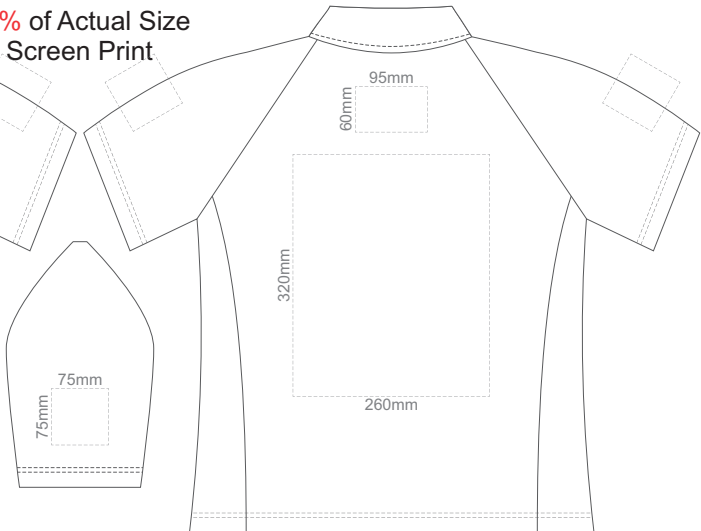

10% of Actual Size  
Screen Print

**FRONT ADULT EXTRA SMALL**

**BACK ADULT EXTRA SMALL**

10% of Actual Size  
Screen Print

**FRONT ADULT SMALL**

**BACK ADULT SMALL**

10% of Actual Size  
Screen Print

**FRONT ADULT MEDIUM**

**BACK ADULT MEDIUM**

10% of Actual Size  
Screen Print

**FRONT ADULT LARGE**

**BACK ADULT LARGE**

10% of Actual Size  
Screen Print

**FRONT ADULT XL**

**BACK ADULT XL**

10% of Actual Size  
Screen Print

**FRONT ADULT 2XL**

**BACK ADULT 2XL**

10% of Actual Size  
Screen Print

**FRONT ADULT 3XL**

**BACK ADULT 3XL**

10% of Actual Size  
Screen Print

**FRONT ADULT 4XL**

**BACK ADULT 4XL**

10% of Actual Size  
Colourflex Transfer  
Faux Embroidery  
DigiFlex Transfer

**FRONT ADULT EXTRA SMALL**

**BACK ADULT EXTRA SMALL**

Print area 200x250mm can be rotated to best suit.  
Branding area can be moved **anywhere within the red line.**