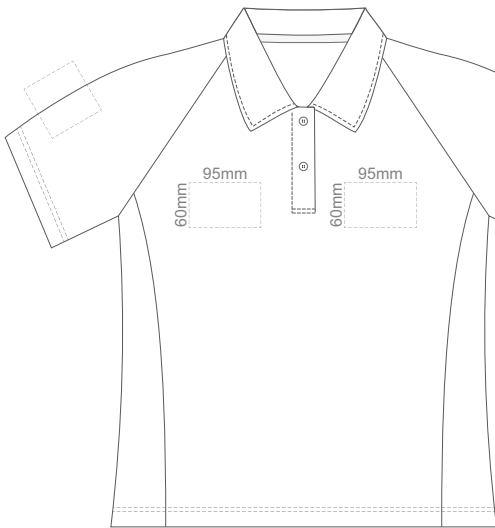

10% of Actual Size  
Screen Print

**FRONT ADULT EXTRA SMALL**

**BACK ADULT EXTRA SMALL**

10% of Actual Size  
Screen Print

**FRONT ADULT SMALL**

**BACK ADULT SMALL**

10% of Actual Size  
Screen Print

**FRONT ADULT MEDIUM**

**BACK ADULT MEDIUM**

10% of Actual Size  
Screen Print

**FRONT ADULT LARGE**

**BACK ADULT LARGE**

10% of Actual Size  
Screen Print

**FRONT ADULT XL**

**BACK ADULT XL**

10% of Actual Size  
Screen Print

**FRONT ADULT 2XL**

**BACK ADULT 2XL**

10% of Actual Size  
Screen Print

**FRONT ADULT 3XL**

**BACK ADULT 3XL**

10% of Actual Size  
Screen Print

**FRONT ADULT 4XL**

**BACK ADULT 4XL**

10% of Actual Size  
Colourflex Transfer  
Faux Embroidery  
DigiFlex Transfer

**FRONT ADULT EXTRA SMALL**

**BACK ADULT EXTRA SMALL**

Print area 200x250mm can be rotated to best suit.  
Branding area can be moved **anywhere within the red line.**