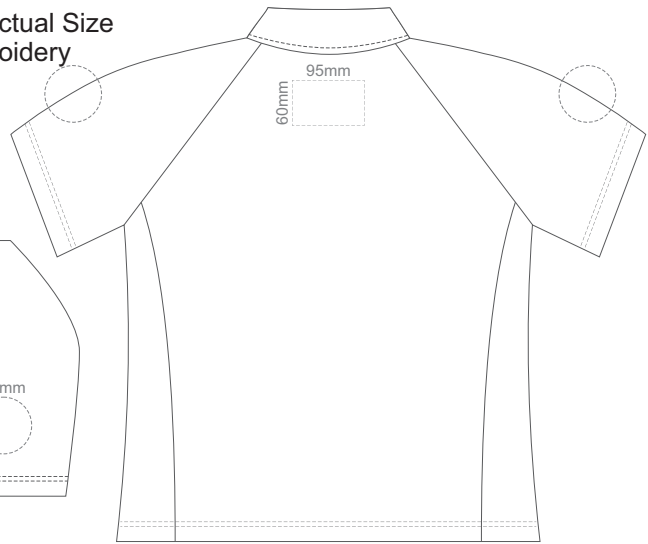

10% of Actual Size  
Colourflex Transfer  
Faux Embroidery  
DigiFlex Transfer

**FRONT ADULT 3XL**

**BACK ADULT 3XL**

Print area can be rotated to best suit.  
Branding area can be moved **anywhere within the red line.**

10% of Actual Size  
DigiFlex Transfer

**FRONT ADULT 4XL**

**BACK ADULT 4XL**

Print area can be rotated to best suit.  
Branding area can be moved **anywhere within the red line.**

10% of Actual Size  
Embroidery

**FRONT ADULT EXTRA SMALL**

**BACK ADULT EXTRA SMALL**

10% of Actual Size  
Embroidery

**FRONT ADULT SMALL**

**BACK ADULT SMALL**

10% of Actual Size  
Embroidery

**FRONT ADULT MEDIUM**

**BACK ADULT MEDIUM**

10% of Actual Size  
Embroidery

**FRONT ADULT LARGE**

**BACK ADULT LARGE**

10% of Actual Size  
Embroidery

**FRONT ADULT XL**

**BACK ADULT XL**

10% of Actual Size  
Embroidery

**FRONT ADULT 2XL**