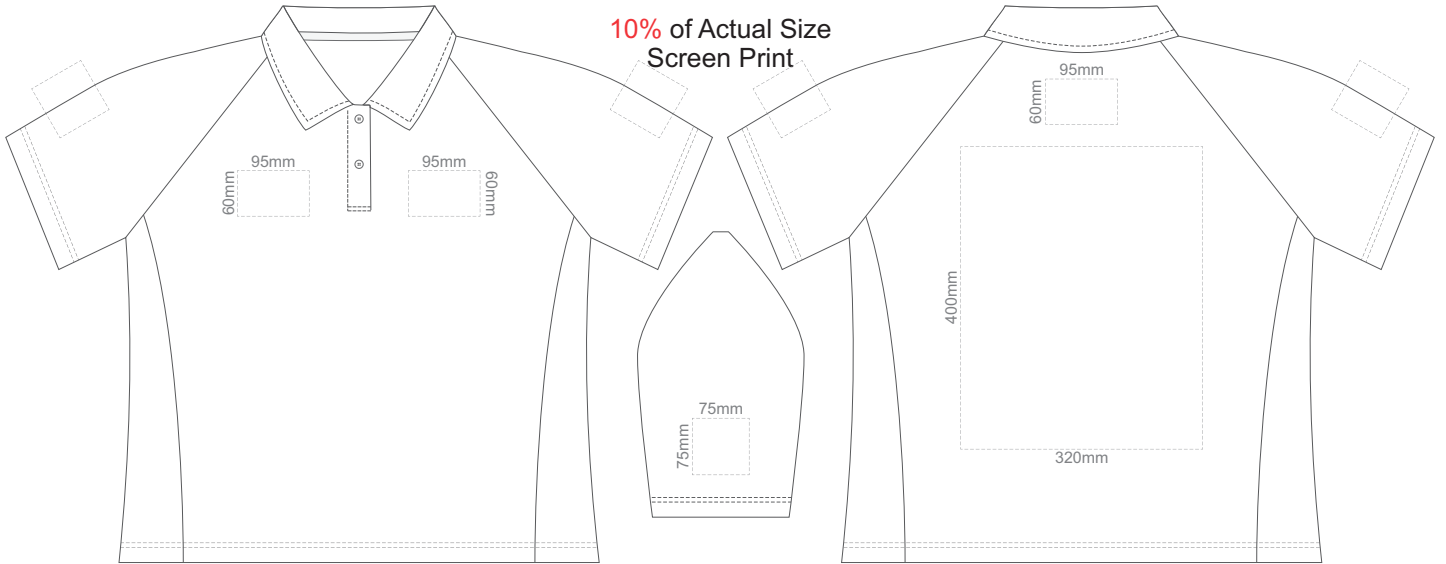

**BACK ADULT MEDIUM**

10% of Actual Size  
Screen Print

**FRONT ADULT LARGE**

**BACK ADULT LARGE**

10% of Actual Size  
Screen Print

**FRONT ADULT XL**

**BACK ADULT XL**

10% of Actual Size  
Screen Print

**FRONT ADULT 2XL**

**BACK ADULT 2XL**

10% of Actual Size  
Screen Print

**FRONT ADULT 3XL**

**BACK ADULT 3XL**

10% of Actual Size  
Screen Print

**FRONT ADULT 4XL**

**BACK ADULT 4XL**

10% of Actual Size  
Colourflex Transfer  
Faux Embroidery  
DigiFlex Transfer

**FRONT ADULT EXTRA SMALL**

**BACK ADULT EXTRA SMALL**

Print area 200x250mm can be rotated to best suit.  
Branding area can be moved **anywhere within the red line.**

10% of Actual Size  
Colourflex Transfer  
Faux Embroidery  
DigiFlex Transfer

**FRONT ADULT SMALL**

**BACK ADULT SMALL**

Print area can be rotated to best suit.  
Branding area can be moved **anywhere within the red line.**