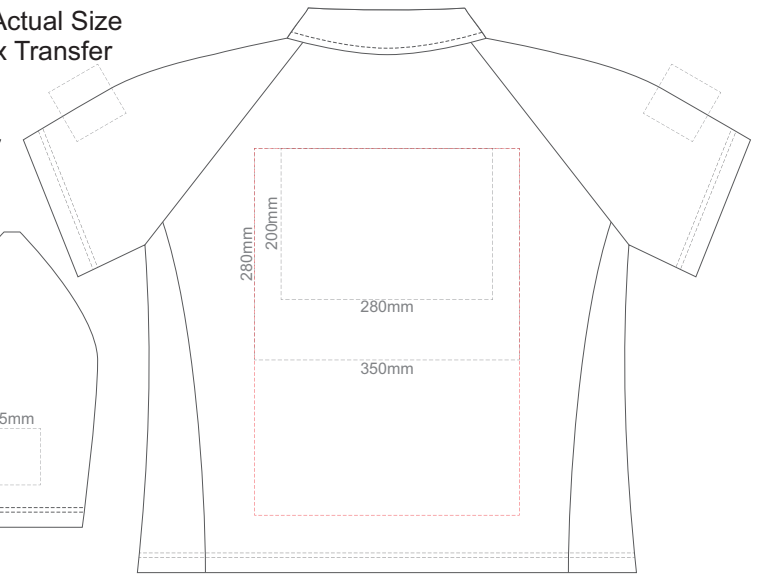

10% of Actual Size  
Colourflex Transfer  
Faux Embroidery  
DigiFlex Transfer

**FRONT ADULT XL**

**BACK ADULT XL**

Print area can be rotated to best suit.  
Branding area can be moved **anywhere within the red line.**

10% of Actual Size  
Colourflex Transfer  
Faux Embroidery  
DigiFlex Transfer

**FRONT ADULT 2XL**

**BACK ADULT 2XL**

Print area can be rotated to best suit.  
Branding area can be moved **anywhere within the red line.**

10% of Actual Size  
Colourflex Transfer  
Faux Embroidery  
DigiFlex Transfer

**FRONT ADULT 3XL**

**BACK ADULT 3XL**

Print area can be rotated to best suit.  
Branding area can be moved **anywhere within the red line.**

10% of Actual Size  
DigiFlex Transfer

**FRONT ADULT 4XL**

**BACK ADULT 4XL**

Print area can be rotated to best suit.  
Branding area can be moved **anywhere within the red line.**

10% of Actual Size  
Embroidery