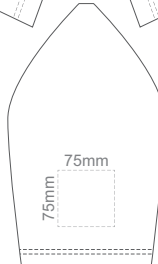

10% of Actual Size  
Colourflex Transfer  
Faux Embroidery  
DigiFlex Transfer

**FRONT ADULT SMALL**

**BACK ADULT SMALL**

Print area can be rotated to best suit.  
Branding area can be moved **anywhere within the red line.**

10% of Actual Size  
Colourflex Transfer  
Faux Embroidery  
DigiFlex Transfer

**FRONT ADULT MEDIUM**

**BACK ADULT MEDIUM**

Print area can be rotated to best suit.  
Branding area can be moved **anywhere within the red line.**

10% of Actual Size  
Colourflex Transfer  
Faux Embroidery  
DigiFlex Transfer

**FRONT ADULT LARGE**

**BACK ADULT LARGE**

Print area can be rotated to best suit.  
Branding area can be moved **anywhere within the red line.**

10% of Actual Size  
Colourflex Transfer  
Faux Embroidery  
DigiFlex Transfer

**FRONT ADULT XL**

**BACK ADULT XL**

Print area can be rotated to best suit.  
Branding area can be moved **anywhere within the red line.**