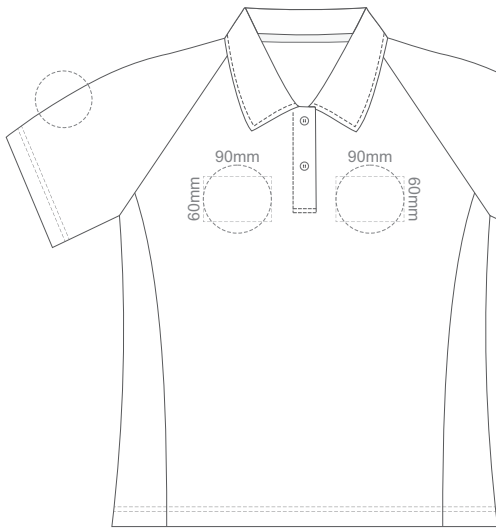

10% of Actual Size  
Colourflex Transfer  
Faux Embroidery  
DigiFlex Transfer

**FRONT ADULT 2XL**

**BACK ADULT 2XL**

Print area can be rotated to best suit.  
Branding area can be moved **anywhere within the red line.**

10% of Actual Size  
Colourflex Transfer  
Faux Embroidery  
DigiFlex Transfer

**FRONT ADULT 3XL**

**BACK ADULT 3XL**

Print area can be rotated to best suit.  
Branding area can be moved **anywhere within the red line.**

10% of Actual Size  
DigiFlex Transfer

**FRONT ADULT 4XL**

**BACK ADULT 4XL**

Print area can be rotated to best suit.  
Branding area can be moved **anywhere within the red line.**

10% of Actual Size  
Embroidery

**FRONT ADULT EXTRA SMALL**

**BACK ADULT EXTRA SMALL**

10% of Actual Size  
Embroidery

**FRONT ADULT SMALL**

**BACK ADULT SMALL**

10% of Actual Size  
Embroidery

**FRONT ADULT MEDIUM**

**BACK ADULT MEDIUM**