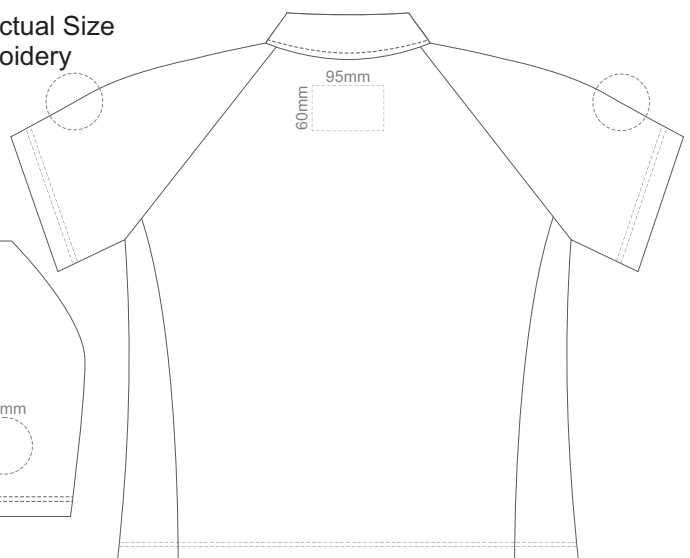

10% of Actual Size  
DigiFlex Transfer

**FRONT ADULT 4XL**

**BACK ADULT 4XL**

Print area can be rotated to best suit.  
Branding area can be moved **anywhere within the red line.**

10% of Actual Size  
Embroidery

**FRONT ADULT EXTRA SMALL**

**BACK ADULT EXTRA SMALL**

10% of Actual Size  
Embroidery

**FRONT ADULT SMALL**

**BACK ADULT SMALL**

10% of Actual Size  
Embroidery

**FRONT ADULT MEDIUM**

**BACK ADULT MEDIUM**

10% of Actual Size  
Embroidery

**FRONT ADULT LARGE**

**BACK ADULT LARGE**

10% of Actual Size  
Embroidery

**FRONT ADULT XL**

**BACK ADULT XL**

10% of Actual Size  
Embroidery

**FRONT ADULT 2XL**

**BACK ADULT 2XL**

10% of Actual Size  
Embroidery

**FRONT ADULT 3XL**

**BACK ADULT 3XL**

10% of Actual Size  
Embroidery

**FRONT ADULT 4XL**

**BACK ADULT 4XL**