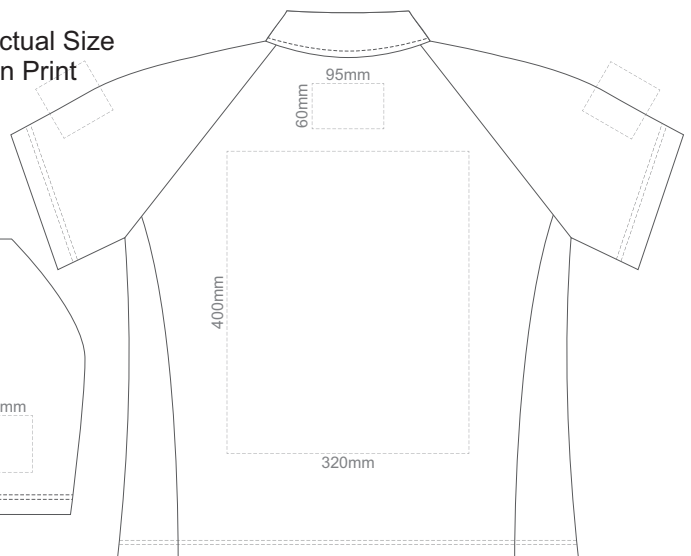

10% of Actual Size  
Screen Print

**FRONT ADULT EXTRA SMALL**

**BACK ADULT EXTRA SMALL**

10% of Actual Size  
Screen Print

**FRONT ADULT SMALL**

**BACK ADULT SMALL**

10% of Actual Size  
Screen Print

**FRONT ADULT MEDIUM**

**BACK ADULT MEDIUM**

10% of Actual Size  
Screen Print

**FRONT ADULT LARGE**

**BACK ADULT LARGE**

10% of Actual Size  
Screen Print

**FRONT ADULT XL**

**BACK ADULT XL**

10% of Actual Size  
Screen Print

**FRONT ADULT 2XL**

**BACK ADULT 2XL**

10% of Actual Size  
Screen Print

**FRONT ADULT 3XL**

**BACK ADULT 3XL**

10% of Actual Size  
Screen Print

**FRONT ADULT 4XL**

**BACK ADULT 4XL**

10% of Actual Size  
Colourflex Transfer  
Faux Embroidery  
DigiFlex Transfer

**FRONT ADULT EXTRA SMALL**

**BACK ADULT EXTRA SMALL**

Print area 200x250mm can be rotated to best suit.  
Branding area can be moved **anywhere within the red line.**