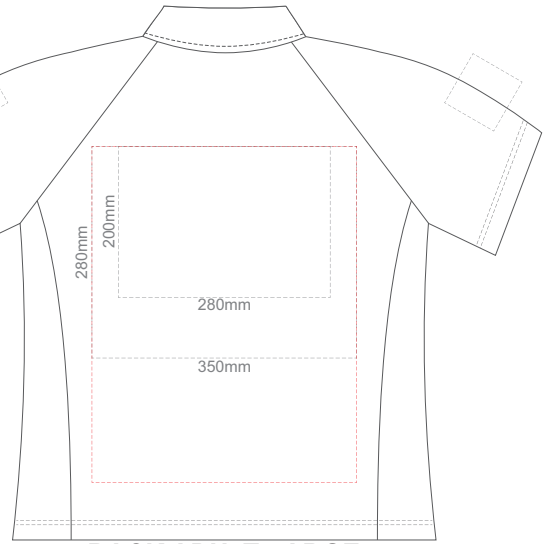

10% of Actual Size  
Colourflex Transfer  
Faux Embroidery  
DigiFlex Transfer

**FRONT ADULT EXTRA SMALL**

**BACK ADULT EXTRA SMALL**

Print area 200x250mm can be rotated to best suit.  
Branding area can be moved **anywhere within the red line.**

10% of Actual Size  
Colourflex Transfer  
Faux Embroidery  
DigiFlex Transfer

**FRONT ADULT SMALL**

**BACK ADULT SMALL**

Print area can be rotated to best suit.  
Branding area can be moved **anywhere within the red line.**

10% of Actual Size  
Colourflex Transfer  
Faux Embroidery  
DigiFlex Transfer

**FRONT ADULT MEDIUM**

**BACK ADULT MEDIUM**

Print area can be rotated to best suit.  
Branding area can be moved **anywhere within the red line.**

10% of Actual Size  
Colourflex Transfer  
Faux Embroidery  
DigiFlex Transfer

**FRONT ADULT LARGE**

**BACK ADULT LARGE**

Print area can be rotated to best suit.  
Branding area can be moved **anywhere within the red line.**