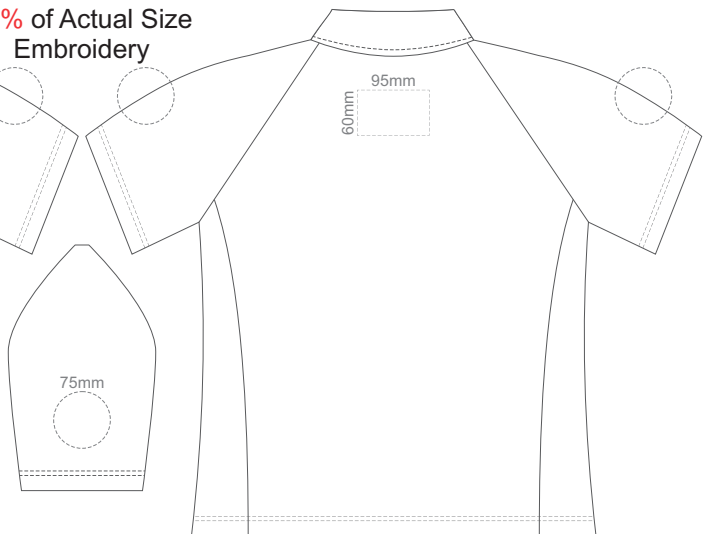

10% of Actual Size  
Colourflex Transfer  
Faux Embroidery  
DigiFlex Transfer

**FRONT ADULT 3XL**

**BACK ADULT 3XL**

Print area can be rotated to best suit.  
Branding area can be moved **anywhere within the red line.**

10% of Actual Size  
DigiFlex Transfer

**FRONT ADULT 4XL**

**BACK ADULT 4XL**

Print area can be rotated to best suit.  
Branding area can be moved **anywhere within the red line.**

10% of Actual Size  
Embroidery

**FRONT ADULT EXTRA SMALL**

**BACK ADULT EXTRA SMALL**

10% of Actual Size  
Embroidery

**FRONT ADULT SMALL**

**BACK ADULT SMALL**

10% of Actual Size  
Embroidery

**FRONT ADULT MEDIUM**

**BACK ADULT MEDIUM**

10% of Actual Size  
Embroidery

**FRONT ADULT LARGE**

**BACK ADULT LARGE**

10% of Actual Size  
Embroidery

**FRONT ADULT XL**

**BACK ADULT XL**

10% of Actual Size  
Embroidery

**FRONT ADULT 2XL**