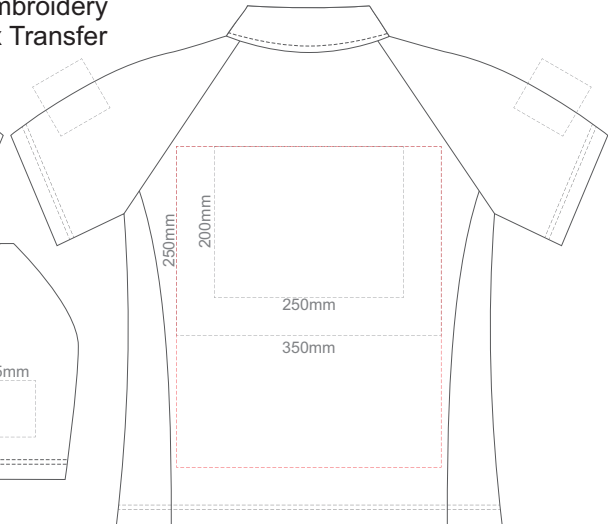

**FRONT ADULT 2XL**

**BACK ADULT 2XL**

10% of Actual Size  
Screen Print

**FRONT ADULT 3XL**

**BACK ADULT 3XL**

10% of Actual Size  
Screen Print

**FRONT ADULT 4XL**

**BACK ADULT 4XL**

10% of Actual Size  
Colourflex Transfer  
Faux Embroidery  
DigiFlex Transfer

**FRONT ADULT EXTRA SMALL**

**BACK ADULT EXTRA SMALL**

Print area 200x250mm can be rotated to best suit.  
Branding area can be moved **anywhere within the red line.**

10% of Actual Size  
Colourflex Transfer  
Faux Embroidery  
DigiFlex Transfer

**FRONT ADULT SMALL**

**BACK ADULT SMALL**

Print area can be rotated to best suit.  
Branding area can be moved **anywhere within the red line.**

10% of Actual Size  
Colourflex Transfer  
Faux Embroidery  
DigiFlex Transfer

**FRONT ADULT MEDIUM**

**BACK ADULT MEDIUM**

Print area can be rotated to best suit.  
Branding area can be moved **anywhere within the red line.**