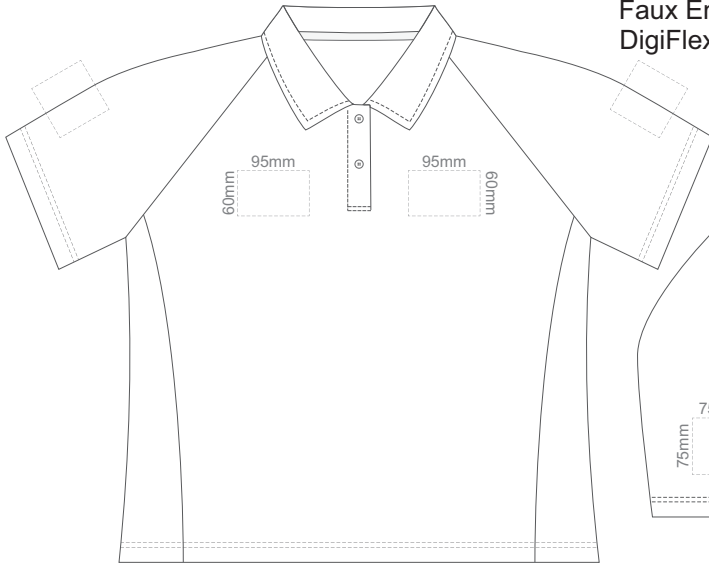

10% of Actual Size  
Colourflex Transfer  
Faux Embroidery  
DigiFlex Transfer

**FRONT ADULT XL**

**BACK ADULT XL**

Print area can be rotated to best suit.  
Branding area can be moved **anywhere within the red line.**

10% of Actual Size  
Colourflex Transfer  
Faux Embroidery  
DigiFlex Transfer

**FRONT ADULT 2XL**

**BACK ADULT 2XL**

Print area can be rotated to best suit.  
Branding area can be moved **anywhere within the red line.**

10% of Actual Size  
Colourflex Transfer  
Faux Embroidery  
DigiFlex Transfer

**FRONT ADULT 3XL**

**BACK ADULT 3XL**

Print area can be rotated to best suit.  
Branding area can be moved **anywhere within the red line.**