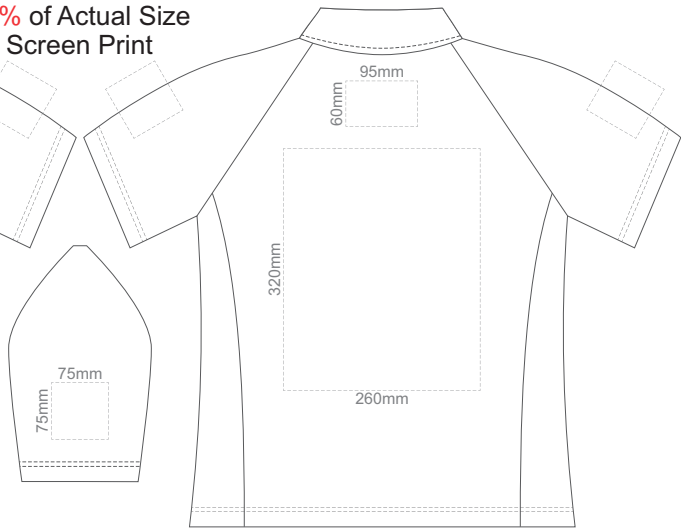

10% of Actual Size  
Screen Print

**FRONT ADULT EXTRA SMALL**

**BACK ADULT EXTRA SMALL**

10% of Actual Size  
Screen Print

**FRONT ADULT SMALL**

**BACK ADULT SMALL**

10% of Actual Size  
Screen Print

**FRONT ADULT MEDIUM**

**BACK ADULT MEDIUM**

10% of Actual Size  
Screen Print

**FRONT ADULT LARGE**

**BACK ADULT LARGE**

10% of Actual Size  
Screen Print

**FRONT ADULT XL**

**BACK ADULT XL**

10% of Actual Size  
Screen Print

**FRONT ADULT 2XL**

**BACK ADULT 2XL**

10% of Actual Size  
Screen Print

**FRONT ADULT 3XL**

**BACK ADULT 3XL**

10% of Actual Size  
Screen Print

**FRONT ADULT 4XL**

**BACK ADULT 4XL**

10% of Actual Size  
Colourflex Transfer  
Faux Embroidery  
DigiFlex Transfer

**FRONT ADULT EXTRA SMALL**

**BACK ADULT EXTRA SMALL**

Print area 200x250mm can be rotated to best suit.  
Branding area can be moved **anywhere within the red line.**