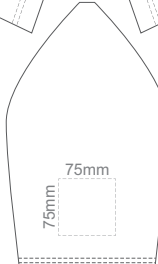

10% of Actual Size  
Colourflex Transfer  
Faux Embroidery  
DigiFlex Transfer

**FRONT ADULT LARGE**

**BACK ADULT LARGE**

Print area can be rotated to best suit.  
Branding area can be moved **anywhere within the red line.**

10% of Actual Size  
Colourflex Transfer  
Faux Embroidery  
DigiFlex Transfer

**FRONT ADULT XL**

**BACK ADULT XL**

Print area can be rotated to best suit.  
Branding area can be moved **anywhere within the red line.**

10% of Actual Size  
Colourflex Transfer  
Faux Embroidery  
DigiFlex Transfer

**FRONT ADULT 2XL**

**BACK ADULT 2XL**

Print area can be rotated to best suit.  
Branding area can be moved **anywhere within the red line.**

10% of Actual Size  
Colourflex Transfer  
Faux Embroidery  
DigiFlex Transfer

**FRONT ADULT 3XL**

**BACK ADULT 3XL**

Print area can be rotated to best suit.  
Branding area can be moved **anywhere within the red line.**