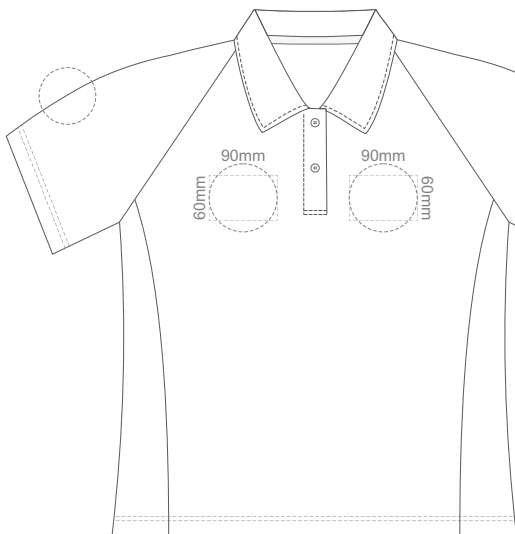

10% of Actual Size  
Colourflex Transfer  
Faux Embroidery  
DigiFlex Transfer

**FRONT ADULT 3XL**

**BACK ADULT 3XL**

Print area can be rotated to best suit.  
Branding area can be moved **anywhere within the red line.**

10% of Actual Size  
DigiFlex Transfer

**FRONT ADULT 4XL**

**BACK ADULT 4XL**

Print area can be rotated to best suit.  
Branding area can be moved **anywhere within the red line.**

10% of Actual Size  
Embroidery

**FRONT ADULT EXTRA SMALL**

**BACK ADULT EXTRA SMALL**

10% of Actual Size  
Embroidery

**FRONT ADULT SMALL**

**BACK ADULT SMALL**

10% of Actual Size  
Embroidery

**FRONT ADULT MEDIUM**

**BACK ADULT MEDIUM**

10% of Actual Size  
Embroidery

**FRONT ADULT LARGE**

**BACK ADULT LARGE**

10% of Actual Size  
Embroidery

**FRONT ADULT XL**

**BACK ADULT XL**

10% of Actual Size  
Embroidery

**FRONT ADULT 2XL**