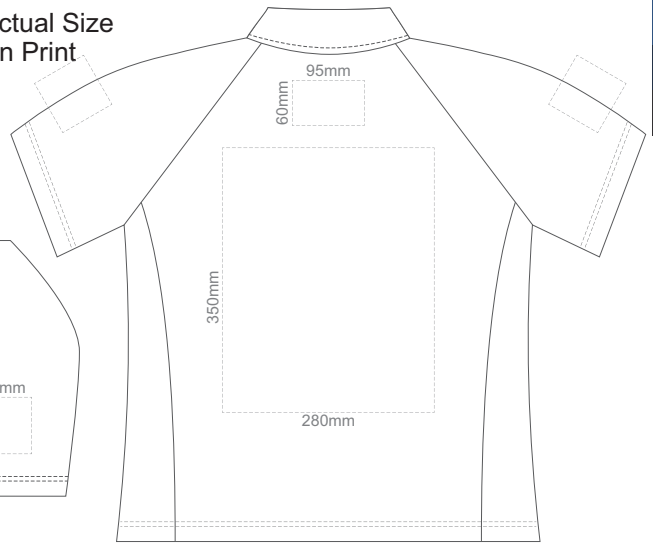

10% of Actual Size  
Screen Print

**FRONT ADULT EXTRA SMALL**

**BACK ADULT EXTRA SMALL**

10% of Actual Size  
Screen Print

**FRONT ADULT SMALL**

**BACK ADULT SMALL**

10% of Actual Size  
Screen Print

**FRONT ADULT MEDIUM**

**BACK ADULT MEDIUM**

10% of Actual Size  
Screen Print

**FRONT ADULT LARGE**

**BACK ADULT LARGE**

10% of Actual Size  
Screen Print

**FRONT ADULT XL**

**BACK ADULT XL**

10% of Actual Size  
Screen Print

**FRONT ADULT 2XL**

**BACK ADULT 2XL**

10% of Actual Size  
Screen Print

**FRONT ADULT 3XL**

**BACK ADULT 3XL**

10% of Actual Size  
Screen Print

**FRONT ADULT 4XL**

**BACK ADULT 4XL**

10% of Actual Size  
Colourflex Transfer  
Faux Embroidery  
DigiFlex Transfer

**FRONT ADULT EXTRA SMALL**

**BACK ADULT EXTRA SMALL**

Print area 200x250mm can be rotated to best suit.  
Branding area can be moved **anywhere within the red line.**