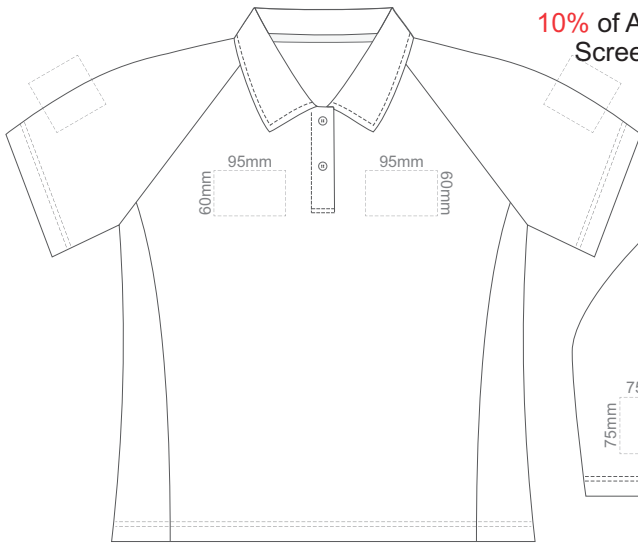

10% of Actual Size  
Screen Print

**FRONT ADULT EXTRA SMALL**

**BACK ADULT EXTRA SMALL**

10% of Actual Size  
Screen Print

**FRONT ADULT SMALL**

**BACK ADULT SMALL**

10% of Actual Size  
Screen Print

**FRONT ADULT MEDIUM**

**BACK ADULT MEDIUM**

10% of Actual Size  
Screen Print

**FRONT ADULT LARGE**

**BACK ADULT LARGE**

10% of Actual Size  
Screen Print

**FRONT ADULT XL**

**BACK ADULT XL**

10% of Actual Size  
Screen Print

**FRONT ADULT 2XL**

**BACK ADULT 2XL**

10% of Actual Size  
Screen Print

**FRONT ADULT 3XL**

**BACK ADULT 3XL**

10% of Actual Size  
Screen Print

**FRONT ADULT 4XL**

**BACK ADULT 4XL**

10% of Actual Size  
Colourflex Transfer  
Faux Embroidery  
DigiFlex Transfer

**FRONT ADULT EXTRA SMALL**

**BACK ADULT EXTRA SMALL**

Print area 200x250mm can be rotated to best suit.  
Branding area can be moved **anywhere within the red line.**