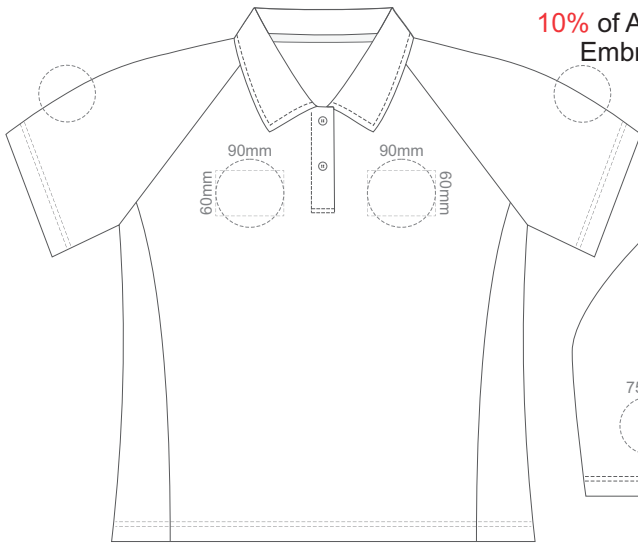

10% of Actual Size  
DigiFlex Transfer

**FRONT ADULT 4XL**

**BACK ADULT 4XL**

Print area can be rotated to best suit.  
Branding area can be moved **anywhere within the red line.**

10% of Actual Size  
Embroidery

**FRONT ADULT EXTRA SMALL**

**BACK ADULT EXTRA SMALL**

10% of Actual Size  
Embroidery

**FRONT ADULT SMALL**

**BACK ADULT SMALL**

10% of Actual Size  
Embroidery

**FRONT ADULT MEDIUM**

**BACK ADULT MEDIUM**

10% of Actual Size  
Embroidery

**FRONT ADULT LARGE**

**BACK ADULT LARGE**

10% of Actual Size  
Embroidery

**FRONT ADULT XL**

**BACK ADULT XL**

10% of Actual Size  
Embroidery

**FRONT ADULT 2XL**