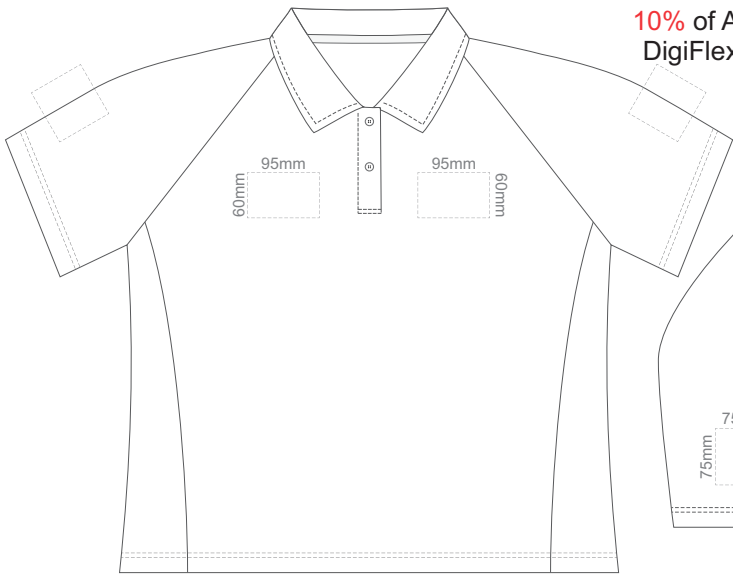

10% of Actual Size  
Colourflex Transfer  
Faux Embroidery  
DigiFlex Transfer

**FRONT ADULT 2XL**

**BACK ADULT 2XL**

Print area can be rotated to best suit.  
Branding area can be moved **anywhere within the red line.**

10% of Actual Size  
Colourflex Transfer  
Faux Embroidery  
DigiFlex Transfer

**FRONT ADULT 3XL**

**BACK ADULT 3XL**

Print area can be rotated to best suit.  
Branding area can be moved **anywhere within the red line.**

10% of Actual Size  
DigiFlex Transfer

**FRONT ADULT 4XL**

**BACK ADULT 4XL**

Print area can be rotated to best suit.  
Branding area can be moved **anywhere within the red line.**

10% of Actual Size  
Embroidery