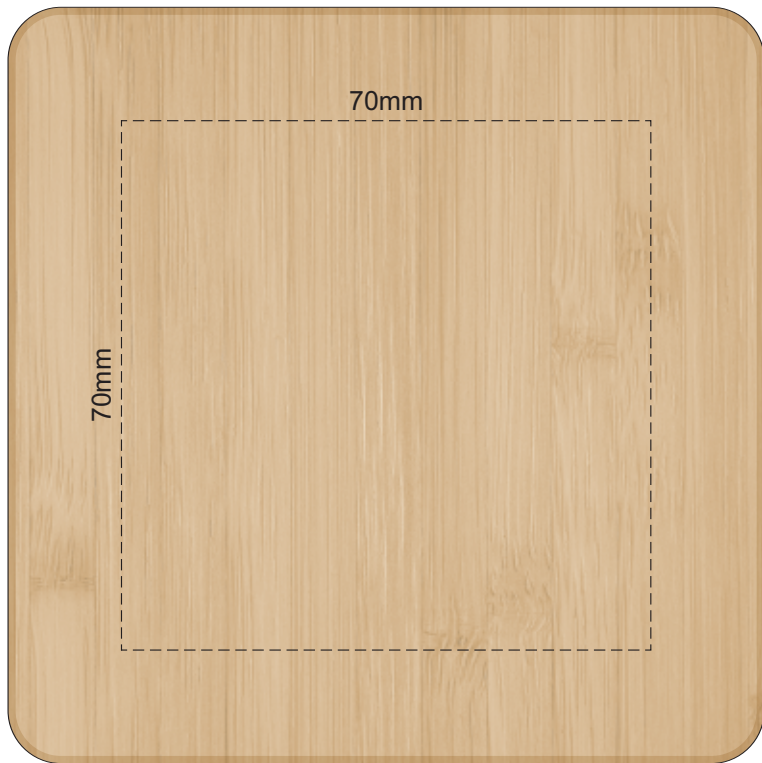

100% of Actual Size  
Pad Print

FRONT

BACK

100% of Actual Size  
Laser Engraving  
Direct Digital

FRONT

BACK

This product is a natural material, please allow for variances in grain pattern and branding.

 Laser engraves to a natural etch