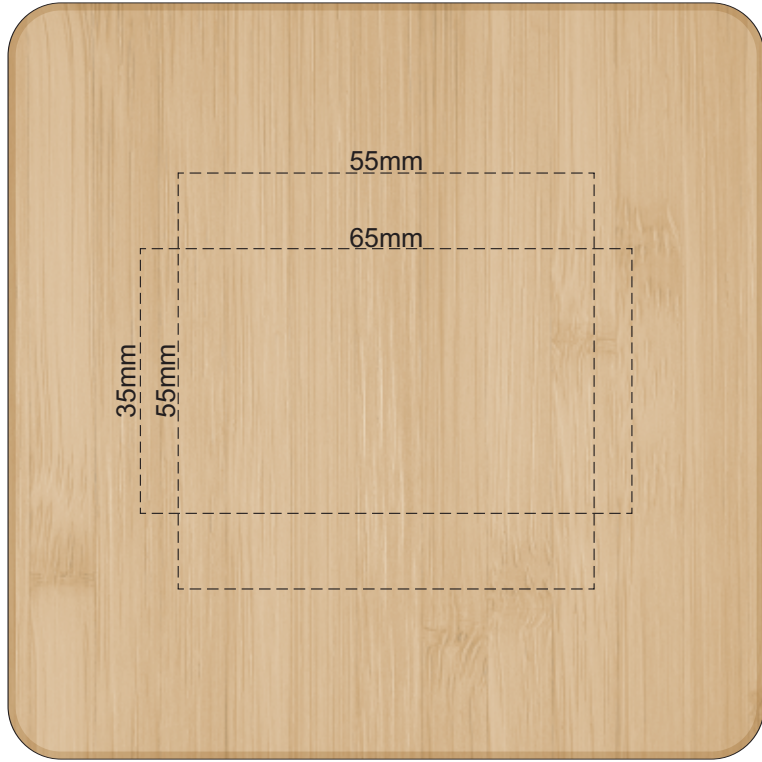

100% of Actual Size  
Pad Print

FRONT

BACK

100% of Actual Size  
Laser Engraving  
Direct Digital

FRONT

BACK

This product is a natural material, please allow for variances in grain pattern and branding.

 Laser engraves to a natural etch