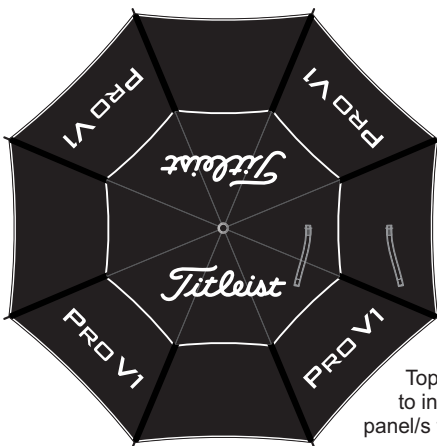

20% of Actual Size  
Screen Print (one colour)  
Colourflex Transfer  
DigiFlex Transfer

PLEASE NOTE MARKINGS ON UMBRELLA  
NOT ACTUAL SIZE

Top view at 5%  
to indicate which  
panel/s to be decorated.

All panels are printable except for the panel with tie.