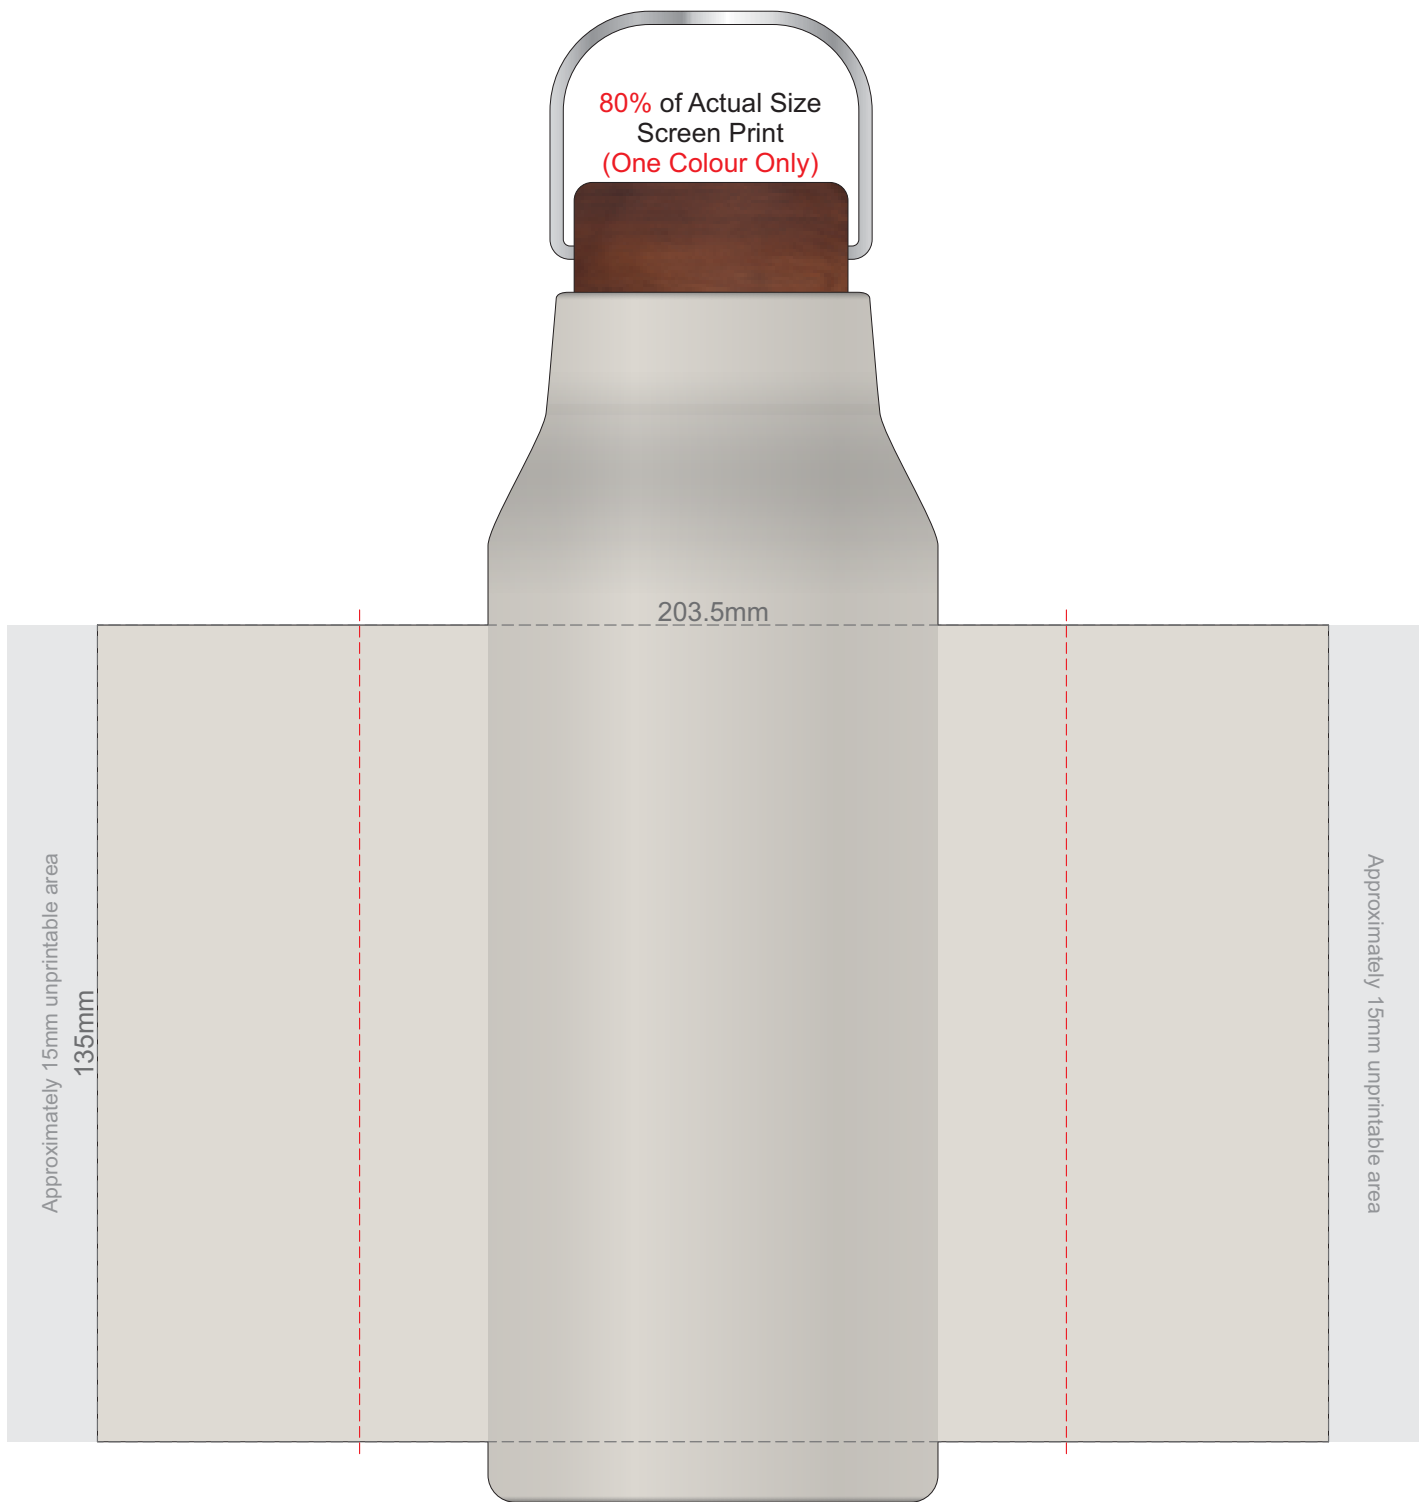

Branding area can be moved **anywhere within the red line.**

Red Line = Exact opposites of the product
(centre artwork to the red line)

Please note: As the printing process is done with the removal of the lid, exact alignment to the lid can't be guaranteed, and there will be variations in logo positioning between items

Branding area can be moved **anywhere within the red line.**
Please note: As the printing process is done with the removal of the lid, exact alignment to the lid can't be guaranteed, and there will be variations in logo positioning between items

Shiny Stainless Steel Finish

Red Line = Exact opposites of the product
(centre artwork to the red line)

Please note: As the printing process is done with the removal of the lid, exact alignment to the lid can't be guaranteed, and there will be variations in logo positioning between items