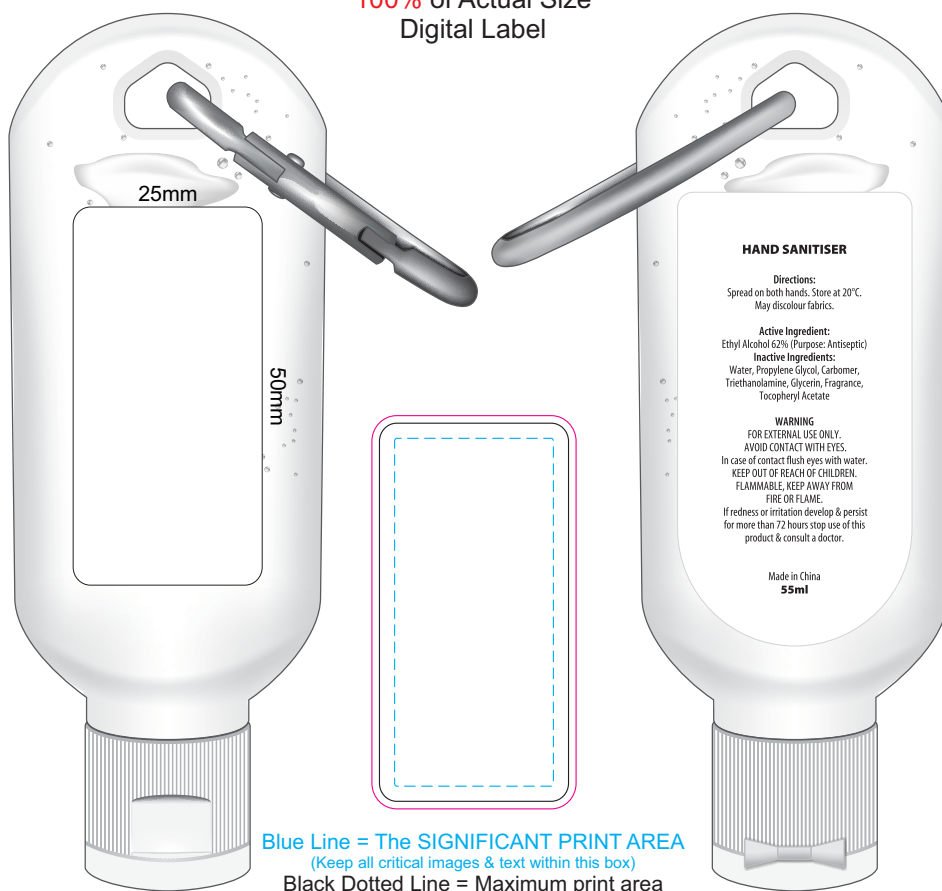

100% of Actual Size
Digital Label

Please note: Label colour is white. Artwork must be supplied in vector format