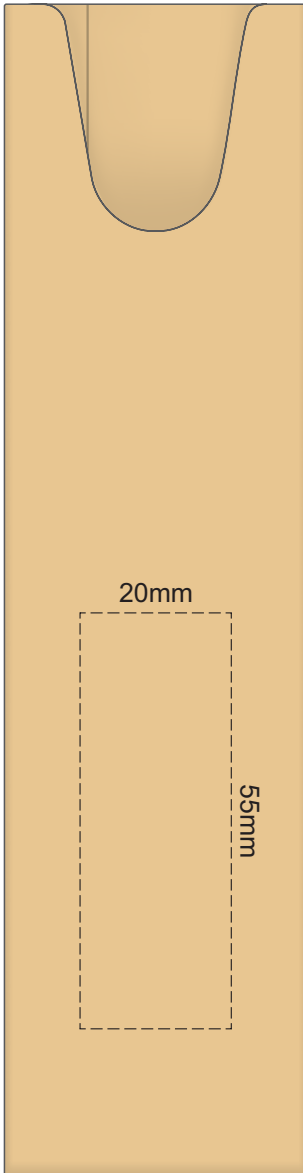

100% of Actual Size
Pad Print

100% of Actual Size
Pad Print

100% of Actual Size
Direct Digital

100% of Actual Size
Direct Digital

100% of Actual Size
Pad Print (one side only)

100% of Actual Size
Digital Packaging Print
(one side only)

Digital Print is only available for natural option
Artwork will be printed directly onto the product via CMYK printing (no white),
colours will not be vibrant due to white ink not being available for this process.