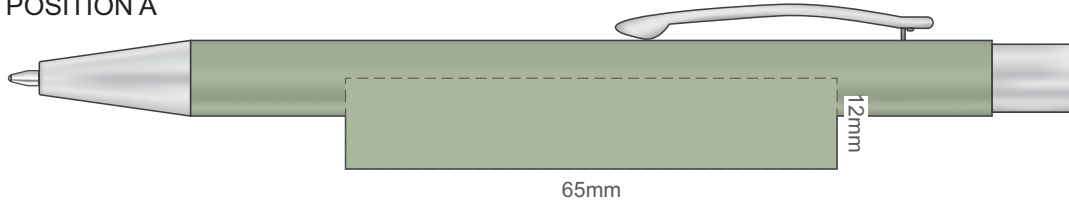

Ecu
Graphite
Pale Yellow
Mustard
Rust
Peach
Pink
Burgundy
Sage
Olive
Forest Green
Pale Blue
Slate Blue
Petrol Blue
Navy
Mauve
Black

100% of Actual Size
Screen Print

POSITION A

100% of Actual Size
Pad Print

POSITION D

POSITION E

100% of Actual Size
Laser Engraving

POSITION D

POSITION E

Engraves to an Oxidised White Finish

100% of Actual Size
Pad Print

Ecu
Pale Yellow
Yellow
Orange
Peach
Pink
Red
Burgandy
Sage
Olive
Bright Green
Dark Green
Teal
Light Blue
Slate Blue
Dark Blue
Mauve
Purple
Grey
Black

100% of Actual Size
Pad Print BACK

Branding area can be moved **anywhere within the red line.**

Ecu
Pale Yellow
Yellow
Orange
Peach
Pink
Red
Burgandy
Sage
Olive
Bright Green
Dark Green
Teal
Light Blue
Slate Blue
Dark Blue
Mauve
Purple
Grey
Black