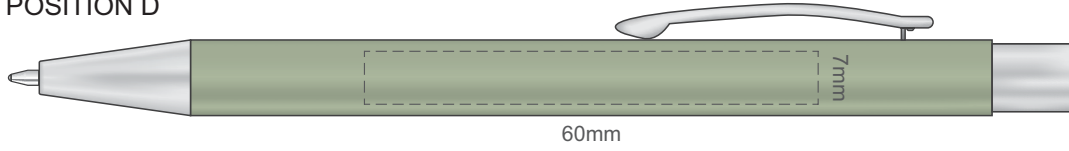

Ecu
Graphite
Pale Yellow
Mustard
Rust
Peach
Pink
Burgundy
Sage
Olive
Forest Green
Pale Blue
Slate Blue
Petrol Blue
Navy
Mauve
Black

100% of Actual Size
Screen Print

POSITION A

100% of Actual Size
Pad Print

POSITION D

POSITION E

100% of Actual Size
Laser Engraving

POSITION D

POSITION E

Engraves to an Oxidised White Finish

100% of Actual Size
Pad Print

Ecu
Pale Yellow
Yellow
Orange
Peach
Pink
Red
Burgandy
Sage
Olive
Bright Green
Dark Green
Teal
Light Blue
Slate Blue
Dark Blue
Mauve
Purple
Grey
Black

100% of Actual Size
Pad Print BACK

Branding area can be moved **anywhere within the red line.**

Ecu
Pale Yellow
Yellow
Orange
Peach
Pink
Red
Burgandy
Sage
Olive
Bright Green
Dark Green
Teal
Light Blue
Slate Blue
Dark Blue
Mauve
Purple
Grey
Black