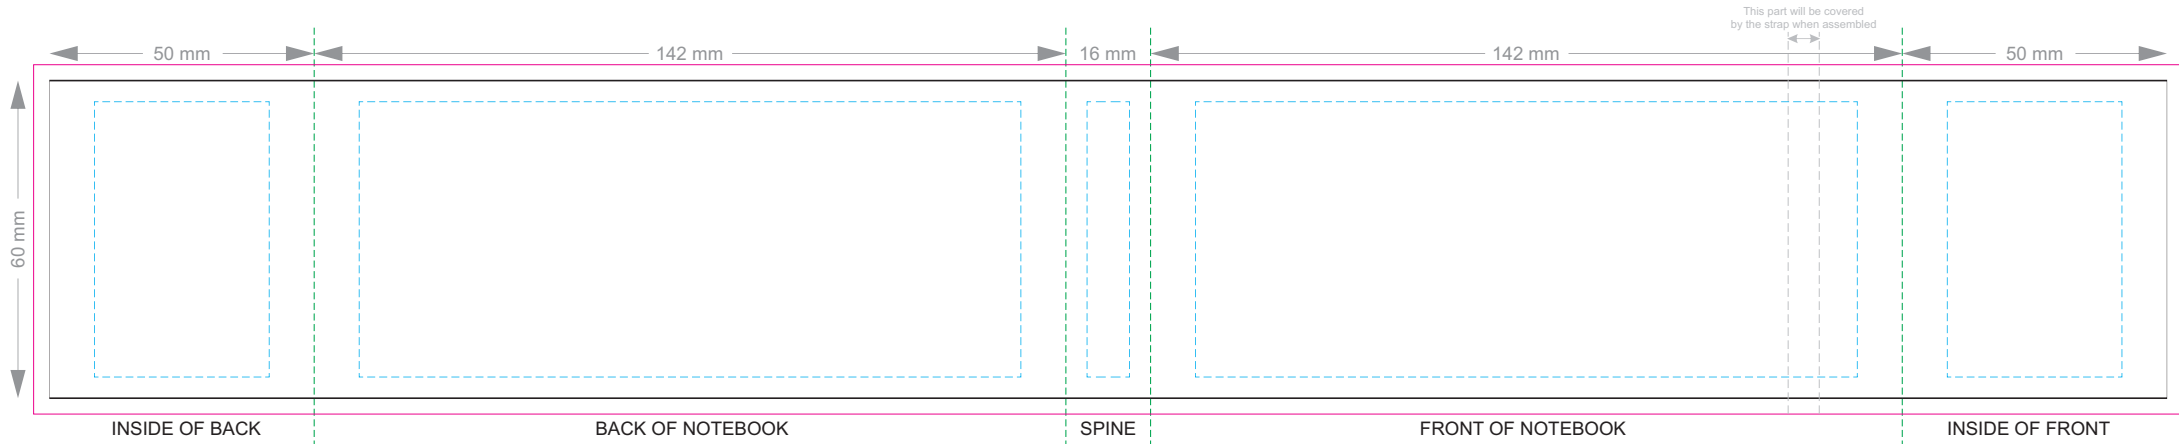

Please note: Print area 70mm x 55mm is **moveable within the red dotted area**, the print area cannot be rotated.

-  Copper Foil Print Colour
-  Silver Foil Print Colour
-  Gold Foil Print Colour

70% of Actual Size Digital Print - Belly Band Template

Blue Line = The SIGNIFICANT PRINT AREA

(Keep all critical images & text within this box)

Black Line = Maximum print area

Pink Line = Bleed off to here

25% of Actual Size

Belly Band Assembled on Notebook

Please note that some of the artwork will be covered by the notebook closure strap when assembled.