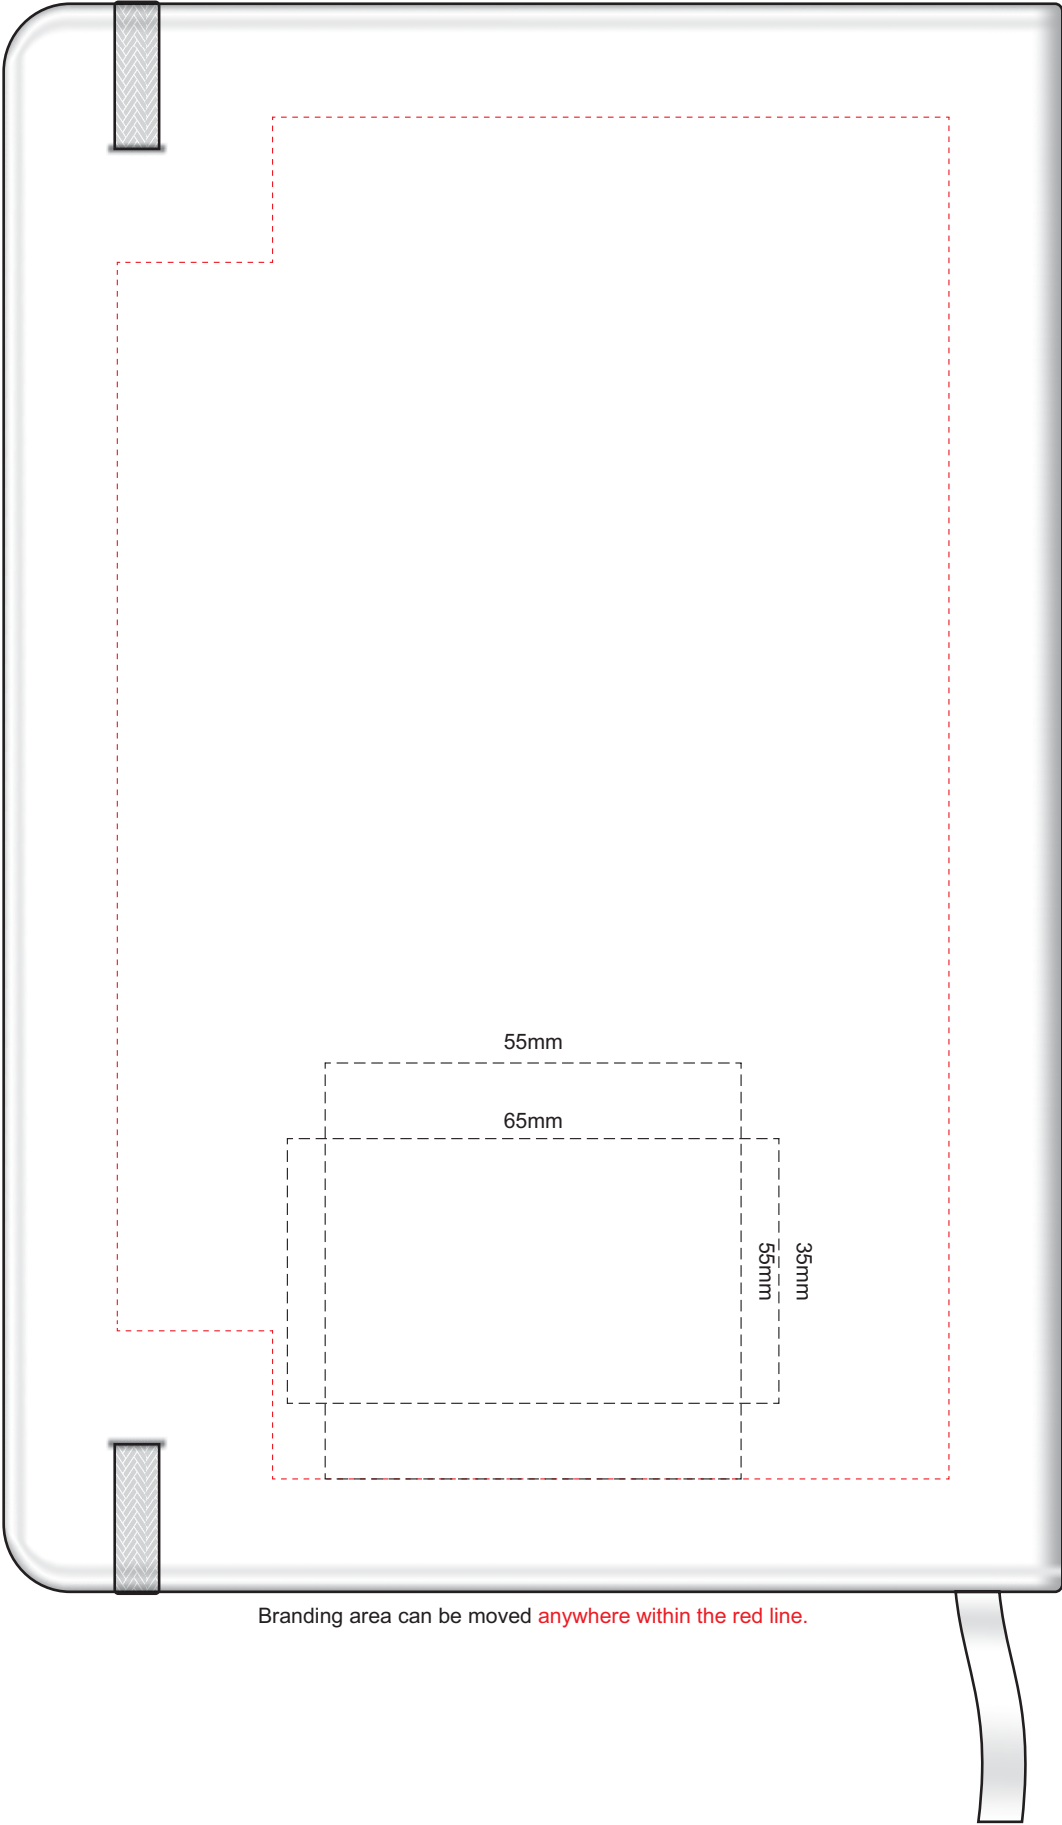

Ecu
Graphite
Pale Yellow
Mustard
Rust
Peach
Pink
Burgundy
Sage
Olive
Forest Green
Pale Blue
Slate Blue
Petrol Blue
Navy
Mauve
Black

100% of Actual Size
Screen Print

POSITION A

100% of Actual Size
Pad Print

POSITION D

POSITION E

100% of Actual Size
Laser Engraving

POSITION D

POSITION E

Engraves to an Oxidised White Finish

100% of Actual Size
Pad Print

Ecu
Pale Yellow
Yellow
Orange
Peach
Pink
Red
Burgandy
Sage
Olive
Bright Green
Dark Green
Teal
Light Blue
Slate Blue
Dark Blue
Mauve
Purple
Grey
Black

100% of Actual Size
Pad Print BACK

Branding area can be moved **anywhere within the red line.**

Ecu
Pale Yellow
Yellow
Orange
Peach
Pink
Red
Burgandy
Sage
Olive
Bright Green
Dark Green
Teal
Light Blue
Slate Blue
Dark Blue
Mauve
Purple
Grey
Black

Please note: Print area 70mm x 55mm is **moveable within the red dotted area**, the print area cannot be rotated.

-  Copper Foil Print Colour
-  Silver Foil Print Colour
-  Gold Foil Print Colour

70% of Actual Size Digital Print - Belly Band Template