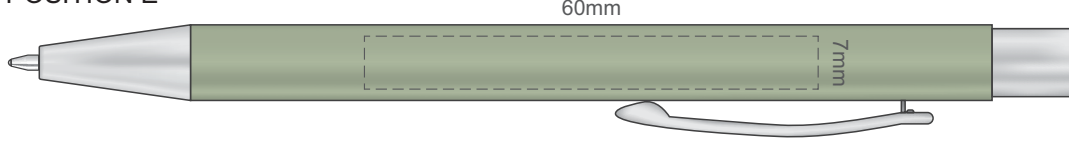

Ecu
Graphite
Pale Yellow
Mustard
Rust
Peach
Pink
Burgundy
Sage
Olive
Forest Green
Pale Blue
Slate Blue
Petrol Blue
Navy
Mauve
Black

100% of Actual Size
Screen Print

POSITION A

100% of Actual Size
Pad Print

POSITION D

POSITION E

100% of Actual Size
Laser Engraving

POSITION D

POSITION E

Engraves to an Oxidised White Finish

100% of Actual Size
Pad Print

Ecu
Pale Yellow
Yellow
Orange
Peach
Pink
Red
Burgandy
Sage
Olive
Bright Green
Dark Green
Teal
Light Blue
Slate Blue
Dark Blue
Mauve
Purple
Grey
Black

100% of Actual Size
Pad Print BACK

Branding area can be moved **anywhere within the red line.**

Ecu
Pale Yellow
Yellow
Orange
Peach
Pink
Red
Burgandy
Sage
Olive
Bright Green
Dark Green
Teal
Light Blue
Slate Blue
Dark Blue
Mauve
Purple
Grey
Black