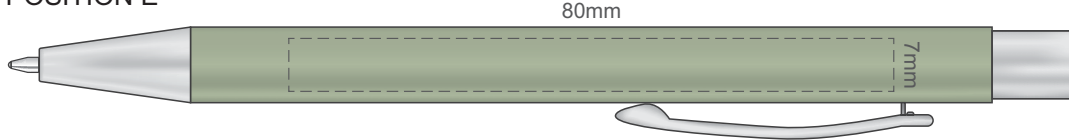

POSITION D

POSITION E

100% of Actual Size
Laser Engraving

POSITION D

POSITION E

Engraves to an Oxidised White Finish

100% of Actual Size
Pad Print

Ecu
Pale Yellow
Yellow
Orange
Peach
Pink
Red
Burgandy
Sage
Olive
Bright Green
Dark Green
Teal
Light Blue
Slate Blue
Dark Blue
Mauve
Purple
Grey
Black

100% of Actual Size
Pad Print BACK

Branding area can be moved **anywhere within the red line.**

Ecu
Pale Yellow
Yellow
Orange
Peach
Pink
Red
Burgandy
Sage
Olive
Bright Green
Dark Green
Teal
Light Blue
Slate Blue
Dark Blue
Mauve
Purple
Grey
Black