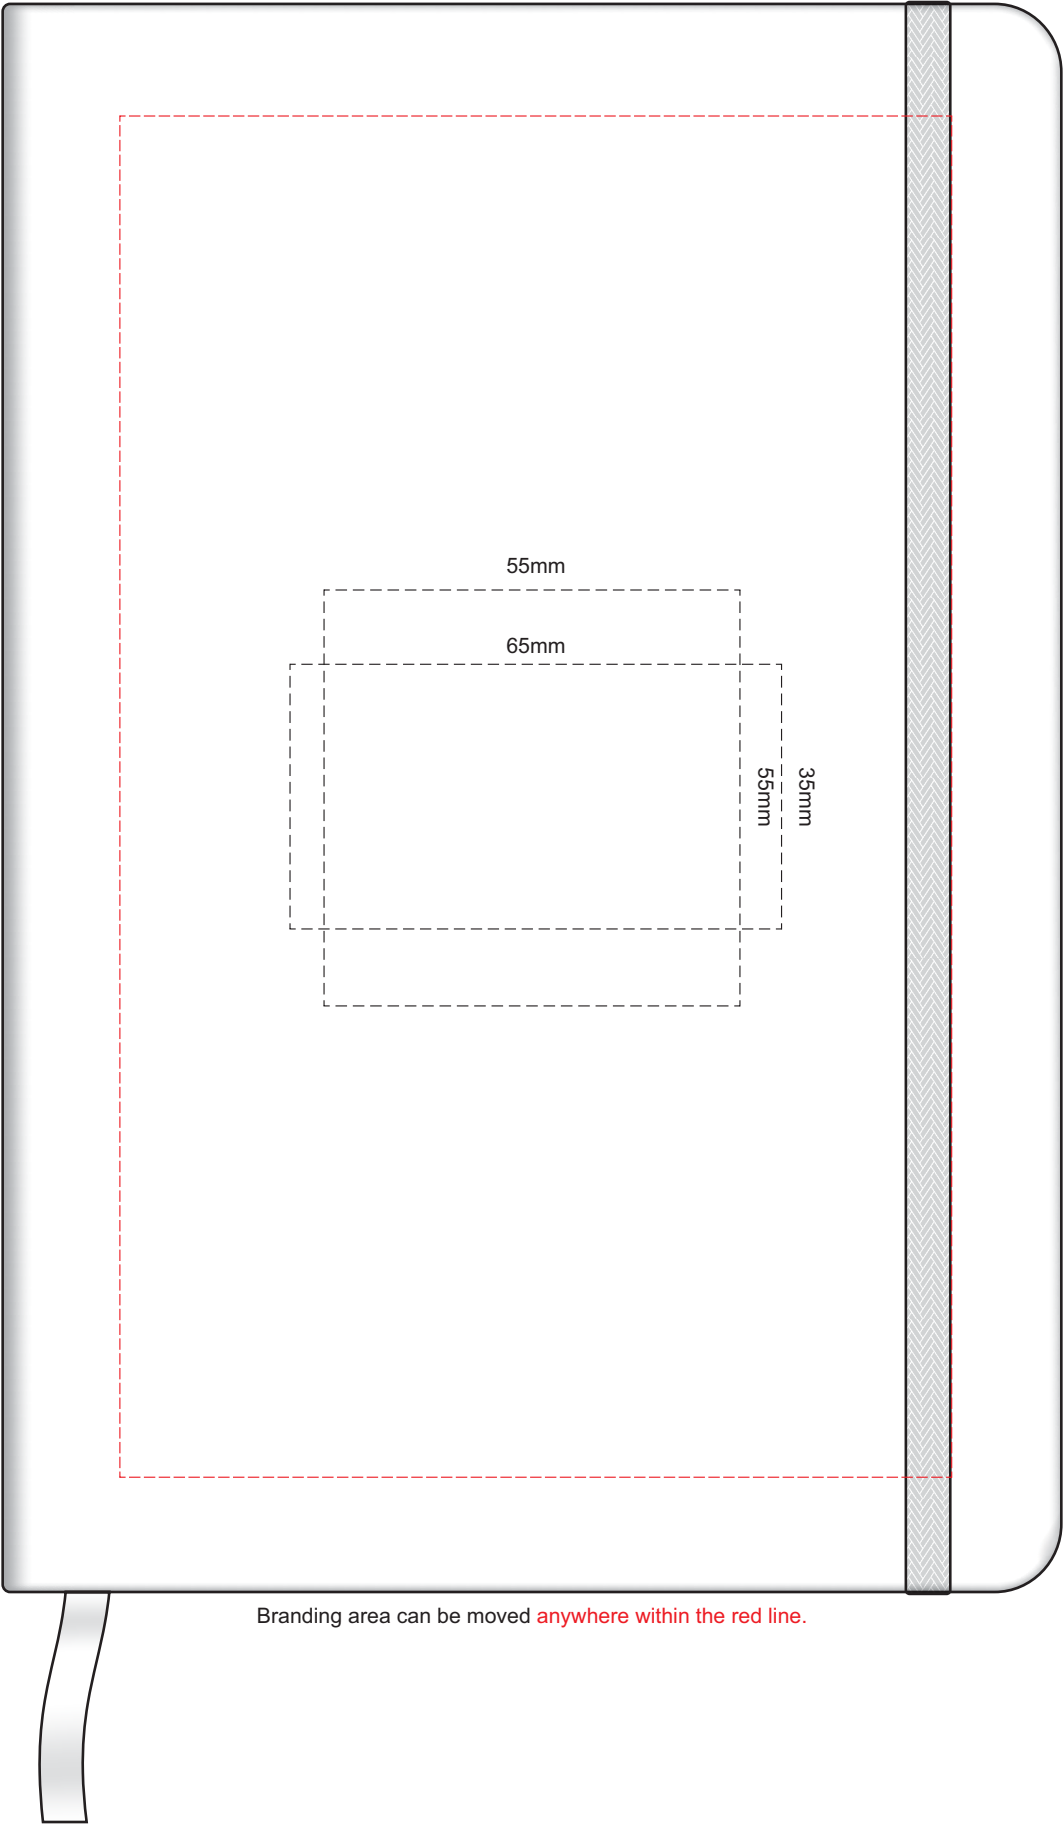

POSITION D

POSITION E

100% of Actual Size
Laser Engraving

POSITION D

POSITION E

Engraves to an Oxidised White Finish

100% of Actual Size
Pad Print

Ecu
Pale Yellow
Yellow
Orange
Peach
Pink
Red
Burgandy
Sage
Olive
Bright Green
Dark Green
Teal
Light Blue
Slate Blue
Dark Blue
Mauve
Purple
Grey
Black

100% of Actual Size
Pad Print BACK

Branding area can be moved **anywhere within the red line.**

Ecu
Pale Yellow
Yellow
Orange
Peach
Pink
Red
Burgandy
Sage
Olive
Bright Green
Dark Green
Teal
Light Blue
Slate Blue
Dark Blue
Mauve
Purple
Grey
Black

Ecu
Pale Yellow
Yellow
Orange
Peach
Pink
Red
Burgandy
Sage
Olive
Bright Green
Dark Green
Teal
Light Blue
Slate Blue
Dark Blue
Mauve
Purple
Grey
Black

100% of Actual Size
Direct Digital

- Ecreu
- Pale Yellow
- Yellow
- Orange
- Peach
- Pink
- Red
- Burgandy
- Sage
- Olive
- Bright Green
- Dark Green
- Teal
- Light Blue
- Slate Blue
- Dark Blue
- Mauve
- Purple
- Grey
- Black

Please note: Print area 70mm x 55mm is **moveable within the red dotted area**, the print area cannot be rotated.

-  Copper Foil Print Colour
-  Silver Foil Print Colour
-  Gold Foil Print Colour

70% of Actual Size Digital Print - Belly Band Template