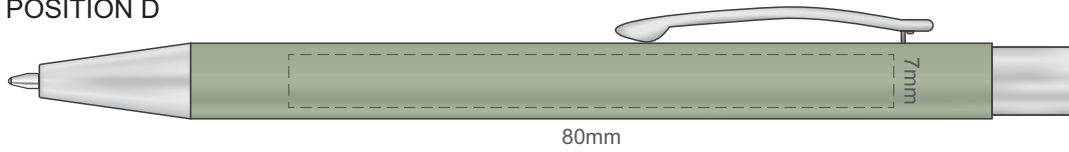

POSITION D

POSITION E

100% of Actual Size
Laser Engraving

POSITION D

POSITION E

Engraves to an Oxidised White Finish

100% of Actual Size
Pad Print

Ecu
Pale Yellow
Yellow
Orange
Peach
Pink
Red
Burgandy
Sage
Olive
Bright Green
Dark Green
Teal
Light Blue
Slate Blue
Dark Blue
Mauve
Purple
Grey
Black

100% of Actual Size
Pad Print BACK

Branding area can be moved **anywhere within the red line.**

Ecu
Pale Yellow
Yellow
Orange
Peach
Pink
Red
Burgandy
Sage
Olive
Bright Green
Dark Green
Teal
Light Blue
Slate Blue
Dark Blue
Mauve
Purple
Grey
Black