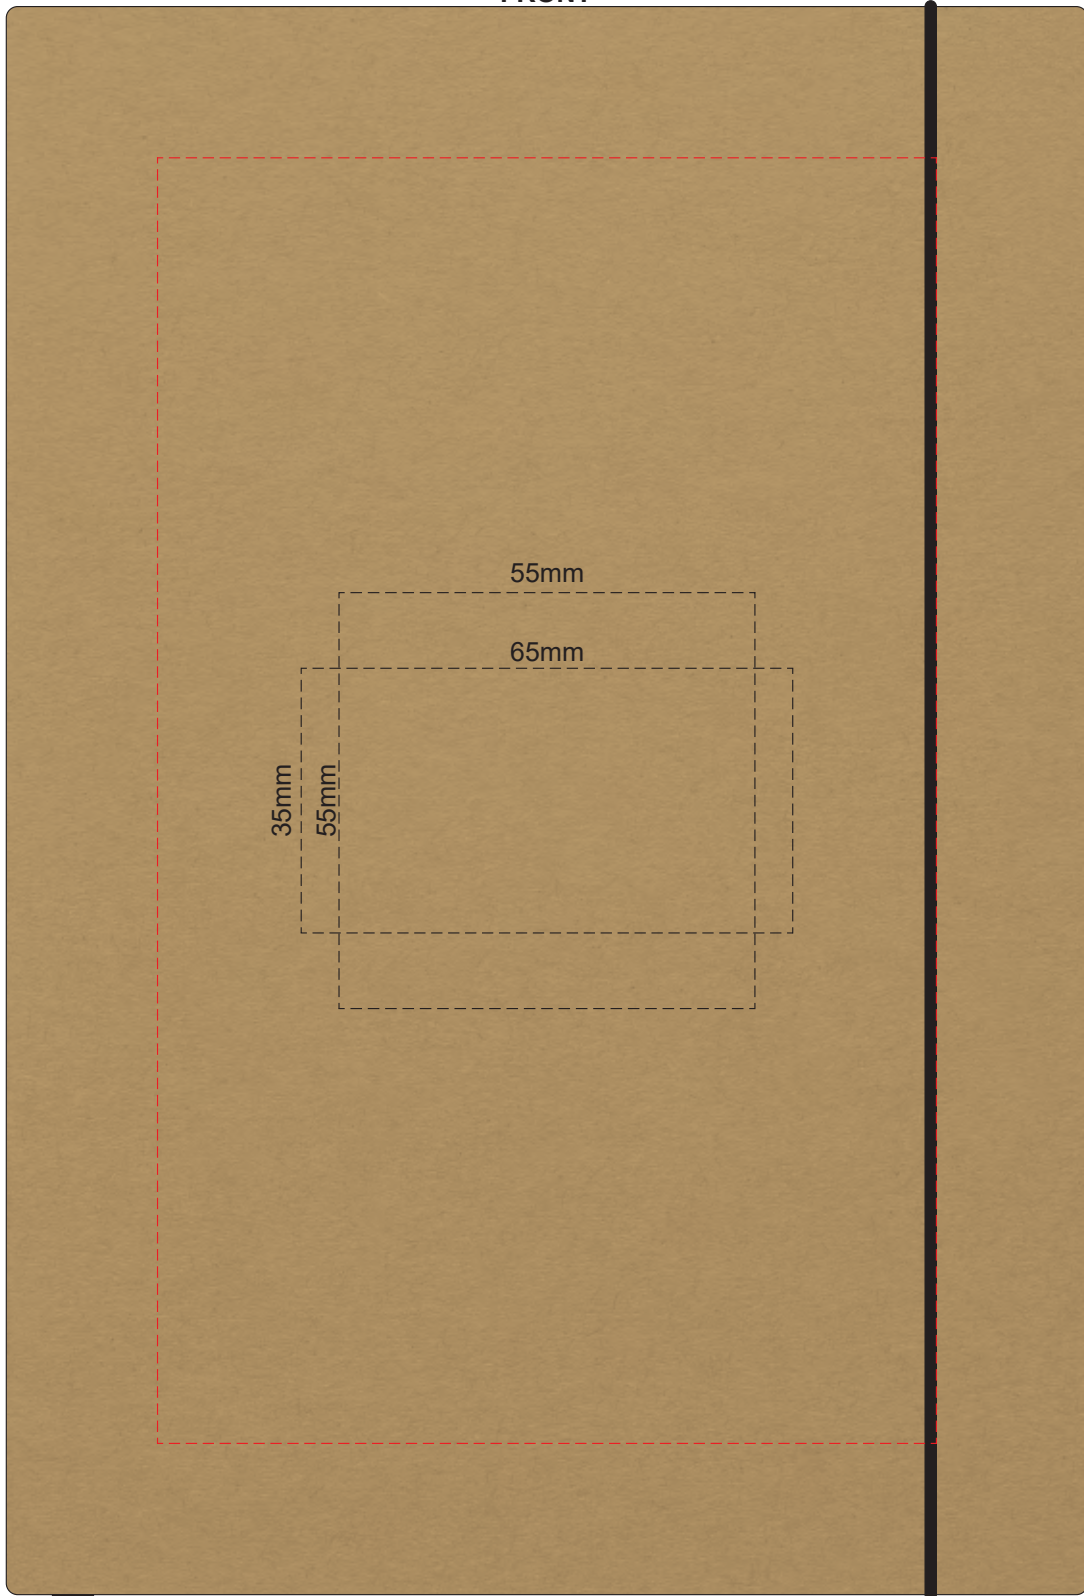

100% of Actual Size  
Screen Print (One Colour Only)

POSITION A

Please be aware the artwork will be affected by the seams of the pen.

100% of Actual Size  
Pad Print

POSITION D

POSITION E

Please be aware the artwork will be affected by the seams of the pen.

100% of Actual Size  
Direct Digital

POSITION D

POSITION E

Please be aware the artwork will be affected by the seams of the pen.

100% of Actual Size  
Pad Print  
FRONT

Branding area can be moved anywhere within the red line.

100% of Actual Size  
Pad Print  
**BACK**

Branding area can be moved **anywhere within the red line.**

100% of Actual Size  
Screen Print  
(One Colour Only)  
**FRONT**

100% of Actual Size  
Screen Print  
(One Colour Only)  
**BACK**