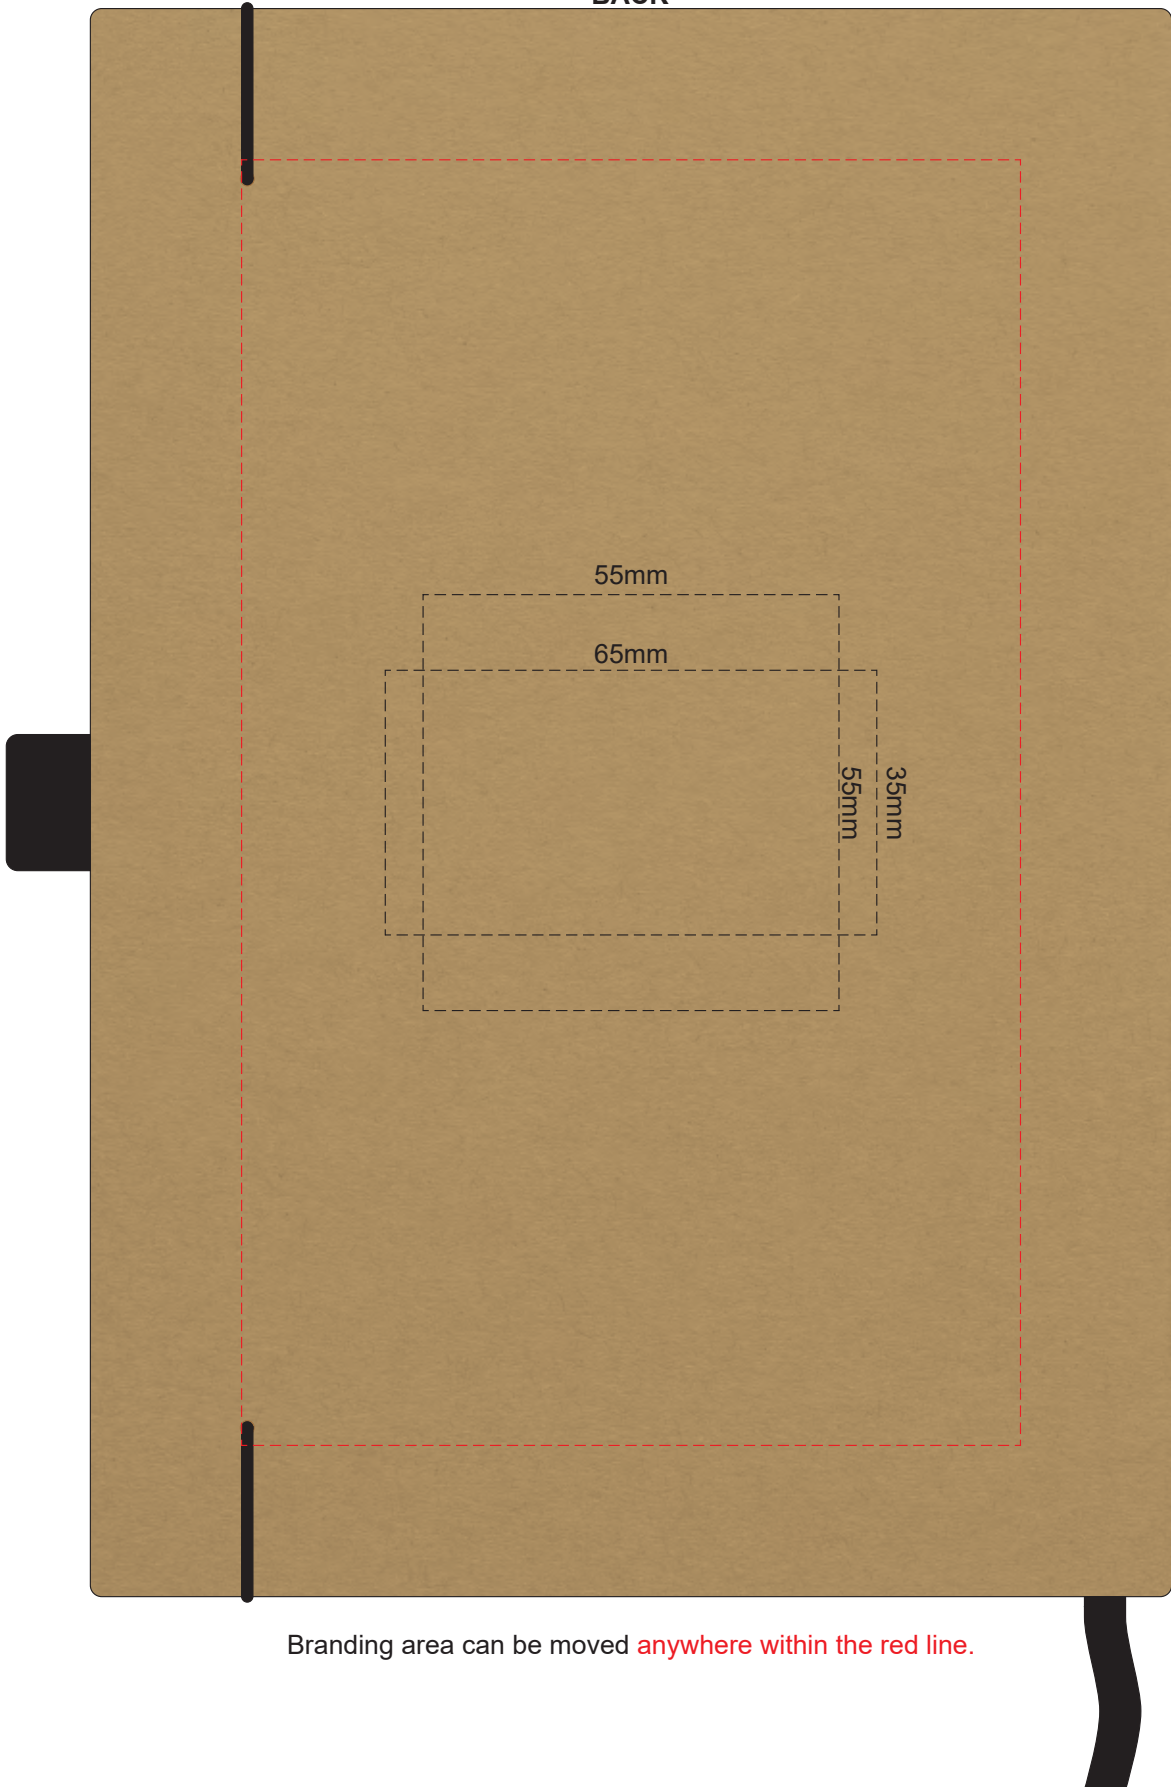

100% of Actual Size  
Screen Print (One Colour Only)

POSITION A

Please be aware the artwork will be affected by the seams of the pen.

100% of Actual Size  
Pad Print

POSITION D

POSITION E

Please be aware the artwork will be affected by the seams of the pen.

100% of Actual Size  
Direct Digital

POSITION D

POSITION E

Please be aware the artwork will be affected by the seams of the pen.

100% of Actual Size  
Pad Print  
FRONT

Branding area can be moved anywhere within the red line.

100% of Actual Size  
Pad Print  
**BACK**

Branding area can be moved **anywhere within the red line.**

100% of Actual Size  
Screen Print  
(One Colour Only)  
**FRONT**

100% of Actual Size  
Screen Print  
(One Colour Only)  
**BACK**