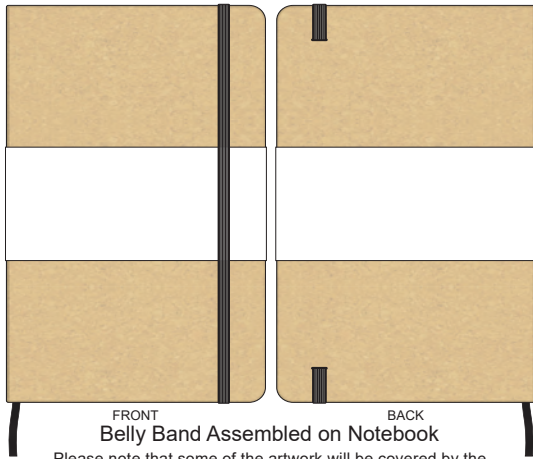

100% of Actual Size
BACK Pad Print

Branding area can be moved **anywhere within the red line.**
Please note: Block artwork is not advisable due to cork texture.
This notebook is a natural material with variances
in texture and colour which may effect the finished result

Please note: Block artwork is not advisable due to cork texture.

This notebook is a natural material with variances in texture and colour which may effect the finished result

70% of Actual Size Digital Print - Belly Band Template

Artwork will be printed directly onto the product via CMYK printing (no white), colours will not be vibrant due to white ink not being available for this process

Green Line = Fold Lines when assembled on notebook

Blue Line = The SIGNIFICANT PRINT AREA

(Keep all critical images & text within this box)

Black Line = Maximum print area

Pink Line = Bleed off to here

25% of Actual Size

Please note that some of the artwork will be covered by the notebook closure strap when assembled.