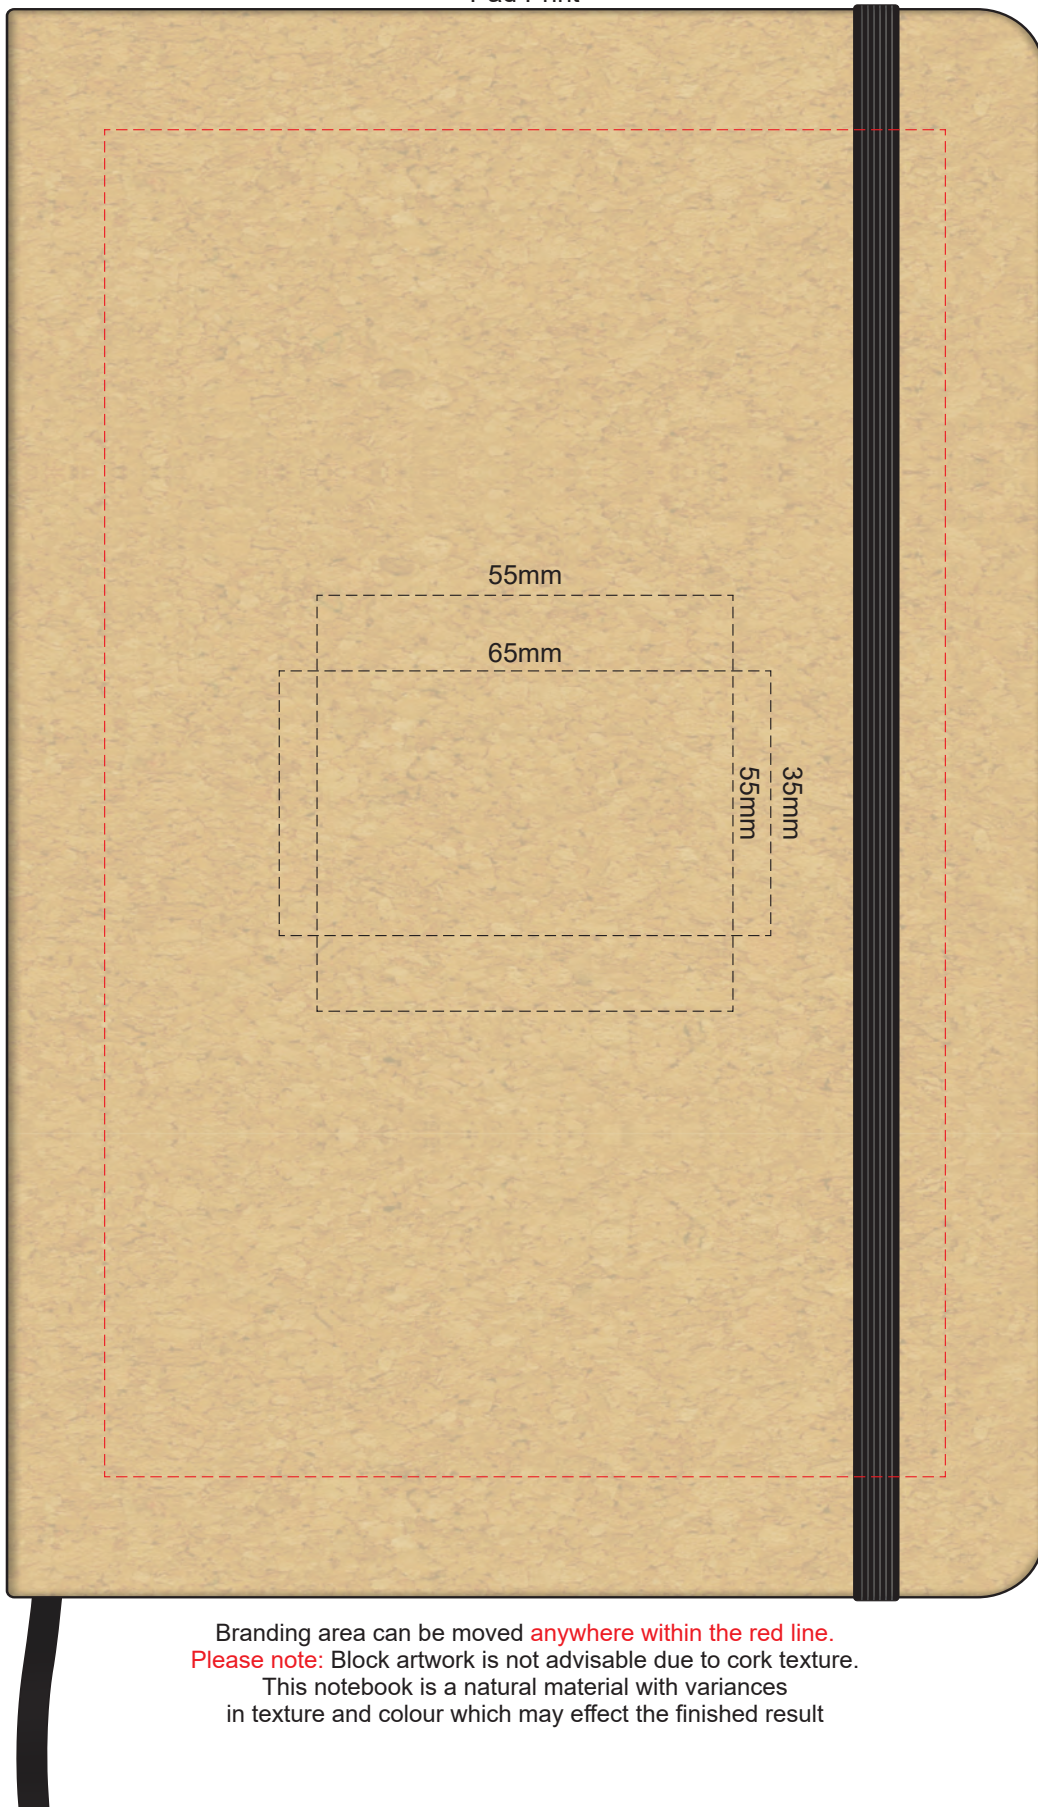

100% of Actual Size
Laser Engraving

Engraves to Natural Finish

100% of Actual Size
Direct Digital

100% of Actual Size
Pad Print

Branding area can be moved **anywhere within the red line**.
Please note: Block artwork is not advisable due to cork texture.
This notebook is a natural material with variances
in texture and colour which may effect the finished result

100% of Actual Size
BACK Pad Print

Branding area can be moved **anywhere within the red line.**
Please note: Block artwork is not advisable due to cork texture.
This notebook is a natural material with variances
in texture and colour which may effect the finished result

100% of Actual Size
Screen Print (One Colour Only)

Please note: Block artwork is not advisable due to cork texture.
This notebook is a natural material with variances
in texture and colour which may effect the finished result

Blue Line = The SIGNIFICANT PRINT AREA

(Keep all critical images & text within this box)

Black Line = Maximum print area

Pink Line = Bleed off to here

25% of Actual Size

Please note that some of the artwork will be covered by the notebook closure strap when assembled.