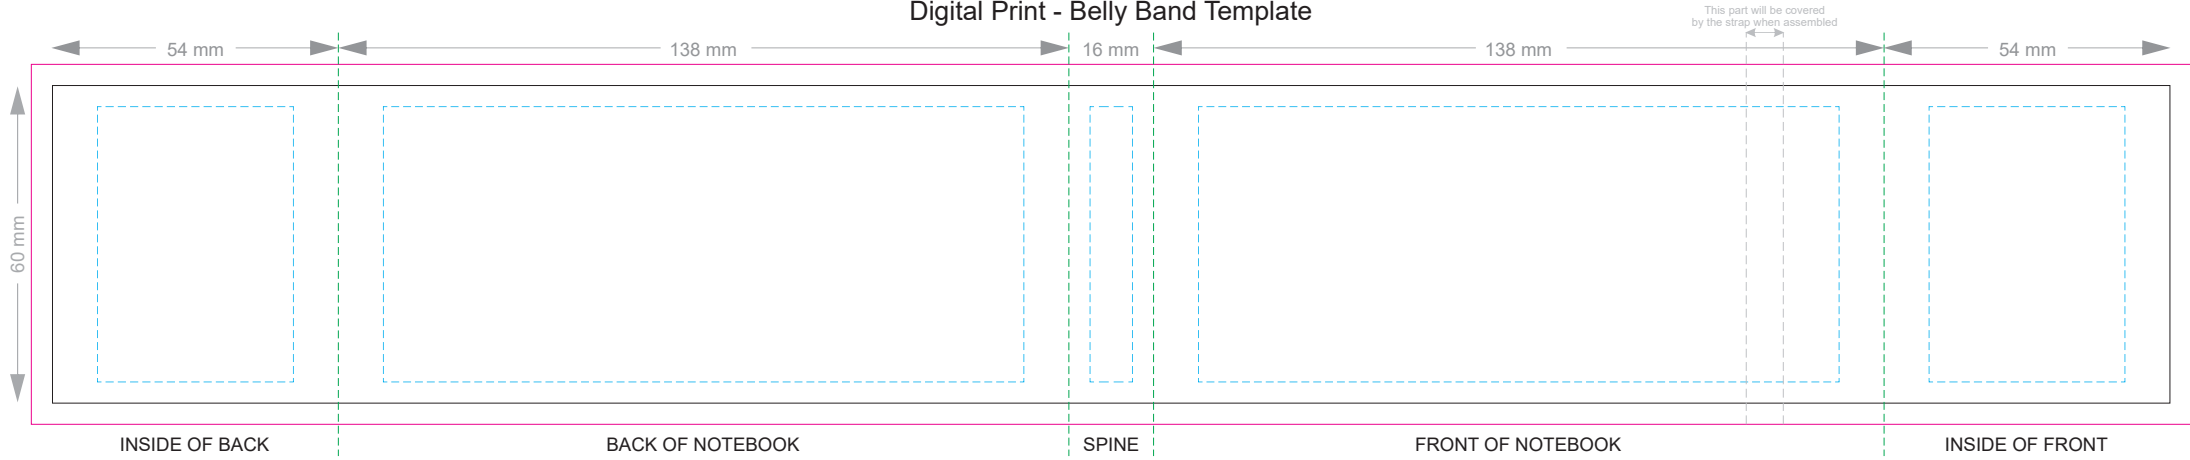

70% of Actual Size Digital Print - Belly Band Template

Artwork will be printed directly onto the product via CMYK printing (no white), colours will not be vibrant due to white ink not being available for this process

Green Line = Fold Lines when assembled on notebook

Blue Line = The SIGNIFICANT PRINT AREA

(Keep all critical images & text within this box)

Black Line = Maximum print area

Pink Line = Bleed off to here

25% of Actual Size