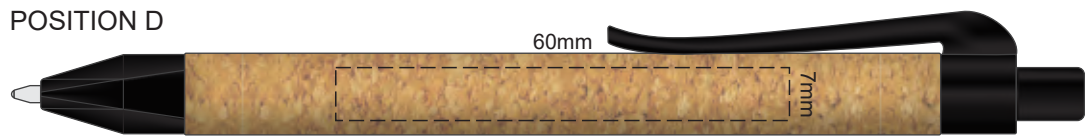

100% of Actual Size
Laser Engraving

Engraves to Natural Finish

100% of Actual Size
Direct Digital

100% of Actual Size
Pad Print

Branding area can be moved **anywhere within the red line**.
Please note: Block artwork is not advisable due to cork texture.
This notebook is a natural material with variances
in texture and colour which may effect the finished result

100% of Actual Size
BACK Pad Print

Branding area can be moved **anywhere within the red line.**
Please note: Block artwork is not advisable due to cork texture.
This notebook is a natural material with variances
in texture and colour which may effect the finished result