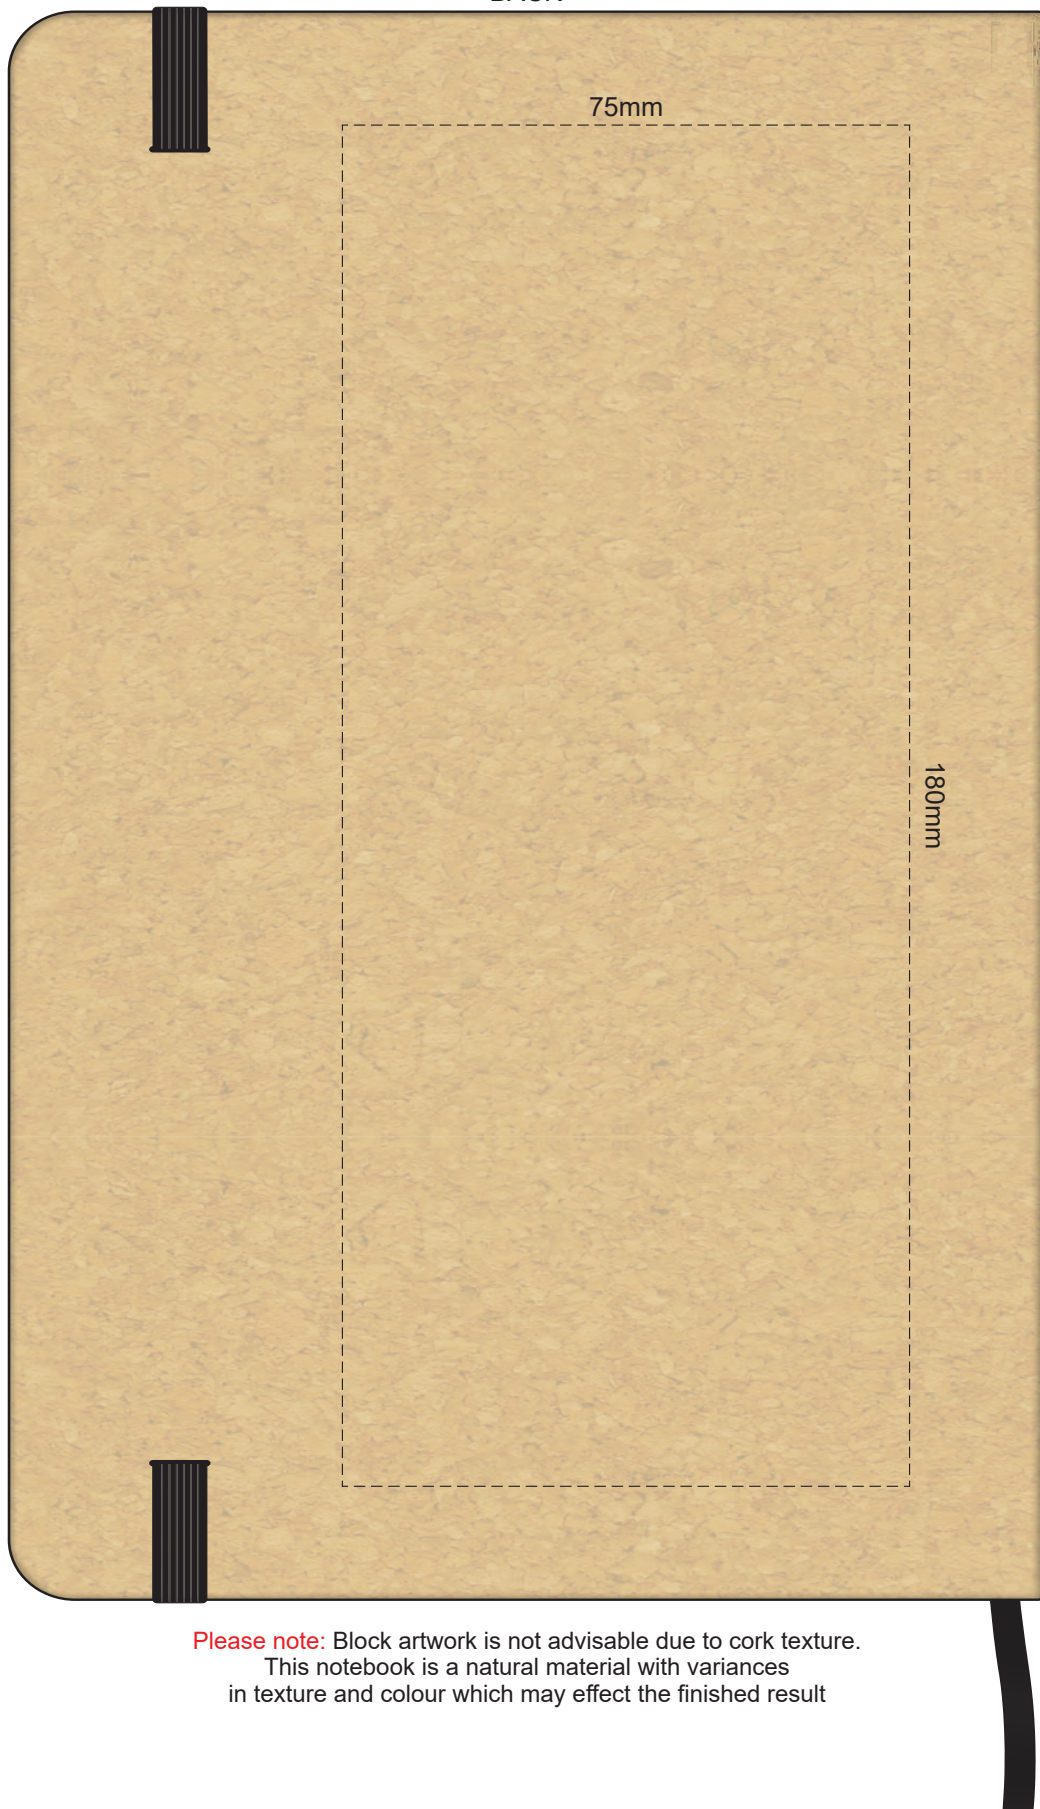

100% of Actual Size
Laser Engraving

Engraves to Natural Finish

100% of Actual Size
Direct Digital

100% of Actual Size
Pad Print

Branding area can be moved **anywhere within the red line**.
Please note: Block artwork is not advisable due to cork texture.
This notebook is a natural material with variances
in texture and colour which may effect the finished result

100% of Actual Size
BACK Pad Print

Branding area can be moved **anywhere within the red line.**
Please note: Block artwork is not advisable due to cork texture.
This notebook is a natural material with variances
in texture and colour which may effect the finished result

100% of Actual Size
Screen Print (One Colour Only)

Please note: Block artwork is not advisable due to cork texture.
This notebook is a natural material with variances
in texture and colour which may effect the finished result

100% of Actual Size
Screen Print (One Colour Only)
BACK

Please note: Block artwork is not advisable due to cork texture.
This notebook is a natural material with variances
in texture and colour which may effect the finished result