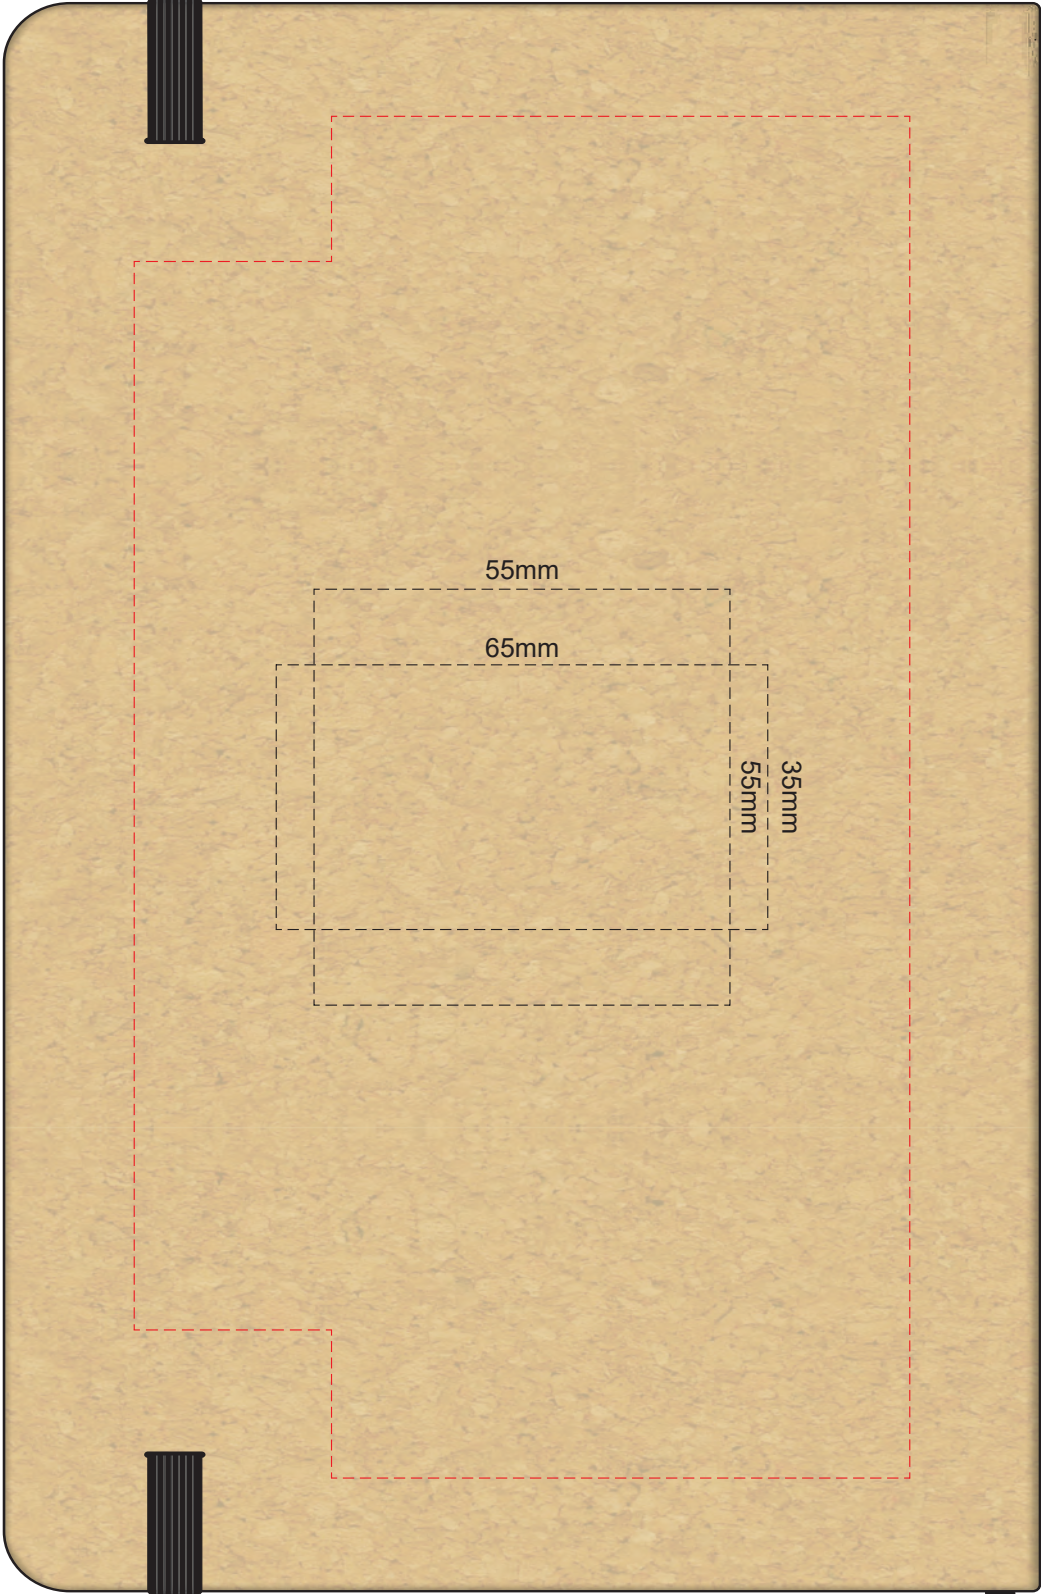

100% of Actual Size
Laser Engraving

Engraves to Natural Finish

100% of Actual Size
Direct Digital

100% of Actual Size
Pad Print

Branding area can be moved **anywhere within the red line**.
Please note: Block artwork is not advisable due to cork texture.
This notebook is a natural material with variances
in texture and colour which may effect the finished result

100% of Actual Size
BACK Pad Print

Branding area can be moved **anywhere within the red line.**
Please note: Block artwork is not advisable due to cork texture.
This notebook is a natural material with variances
in texture and colour which may effect the finished result

100% of Actual Size
Screen Print (One Colour Only)

Please note: Block artwork is not advisable due to cork texture.
This notebook is a natural material with variances
in texture and colour which may effect the finished result

Blue Line = The SIGNIFICANT PRINT AREA

(Keep all critical images & text within this box)

Black Line = Maximum print area

Pink Line = Bleed off to here

25% of Actual Size

Please note that some of the artwork will be covered by the notebook closure strap when assembled.