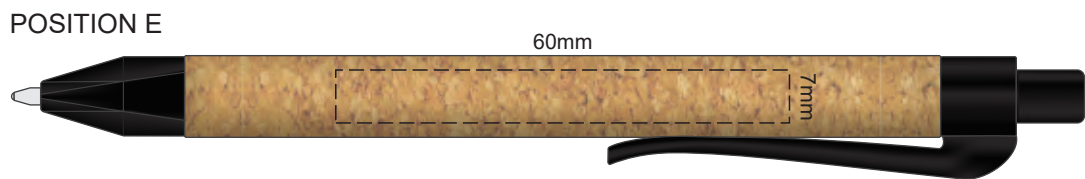

100% of Actual Size
Laser Engraving

Engraves to Natural Finish

100% of Actual Size
Direct Digital

100% of Actual Size
Pad Print

Branding area can be moved **anywhere within the red line**.
Please note: Block artwork is not advisable due to cork texture.
This notebook is a natural material with variances
in texture and colour which may effect the finished result

100% of Actual Size
BACK Pad Print

Branding area can be moved **anywhere within the red line.**
Please note: Block artwork is not advisable due to cork texture.
This notebook is a natural material with variances
in texture and colour which may effect the finished result