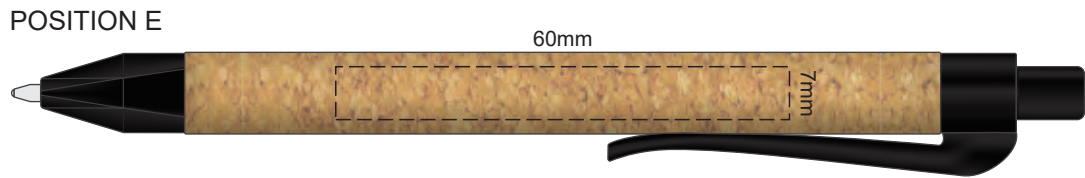

100% of Actual Size
Laser Engraving

Engraves to Natural Finish

100% of Actual Size
Direct Digital

100% of Actual Size
Pad Print

Branding area can be moved **anywhere within the red line**.
Please note: Block artwork is not advisable due to cork texture.
This notebook is a natural material with variances
in texture and colour which may effect the finished result

100% of Actual Size
BACK Pad Print

Branding area can be moved **anywhere within the red line.**
Please note: Block artwork is not advisable due to cork texture.
This notebook is a natural material with variances
in texture and colour which may effect the finished result