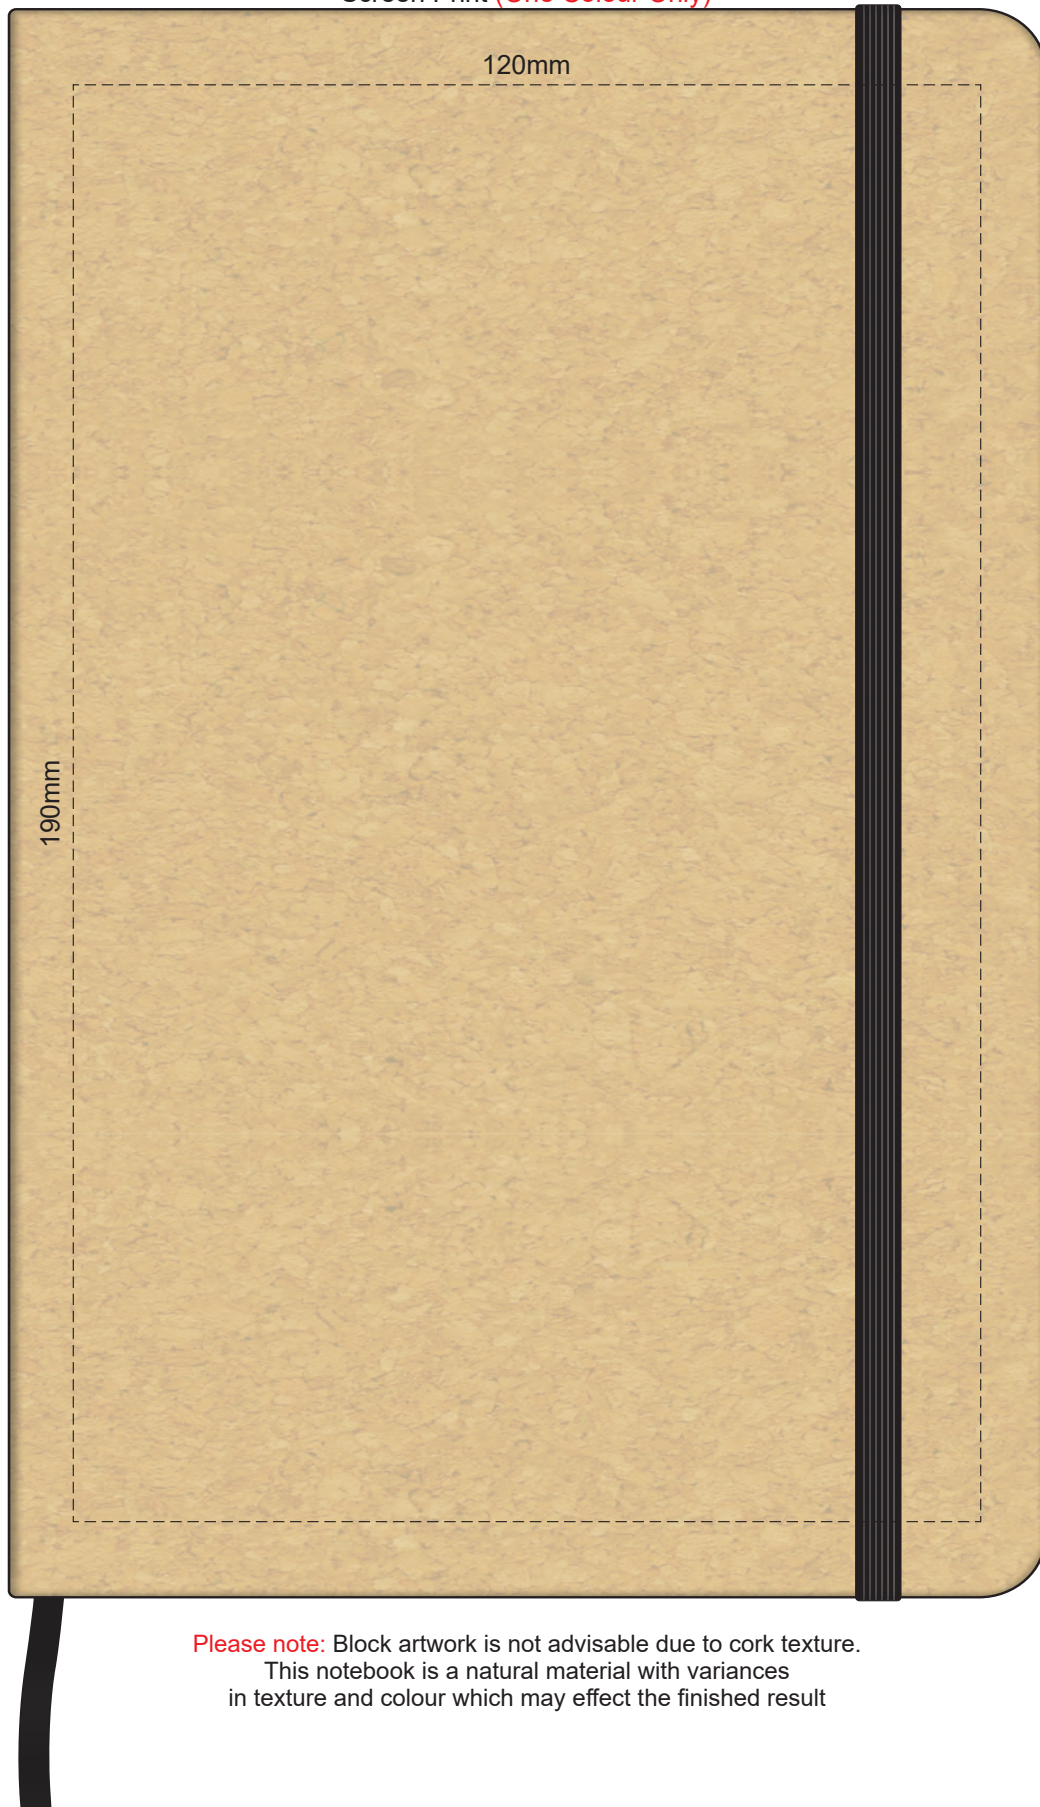

100% of Actual Size
Laser Engraving

Engraves to Natural Finish

100% of Actual Size
Direct Digital

100% of Actual Size
Pad Print

Branding area can be moved **anywhere within the red line**.
Please note: Block artwork is not advisable due to cork texture.
This notebook is a natural material with variances
in texture and colour which may effect the finished result

100% of Actual Size
BACK Pad Print

Branding area can be moved **anywhere within the red line.**
Please note: Block artwork is not advisable due to cork texture.
This notebook is a natural material with variances
in texture and colour which may effect the finished result

100% of Actual Size
Screen Print (One Colour Only)

Please note: Block artwork is not advisable due to cork texture.
This notebook is a natural material with variances
in texture and colour which may effect the finished result

100% of Actual Size
Screen Print (One Colour Only)
BACK

Please note: Block artwork is not advisable due to cork texture.
This notebook is a natural material with variances
in texture and colour which may effect the finished result