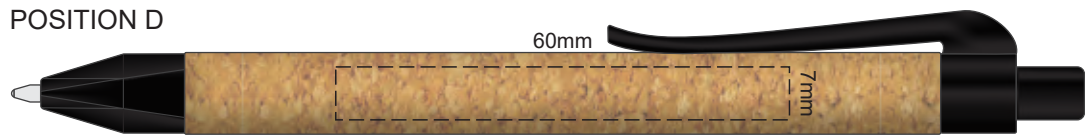

100% of Actual Size
Laser Engraving

Engraves to Natural Finish

100% of Actual Size
Direct Digital

100% of Actual Size
Pad Print

Branding area can be moved **anywhere within the red line**.
Please note: Block artwork is not advisable due to cork texture.
This notebook is a natural material with variances
in texture and colour which may effect the finished result

100% of Actual Size
BACK Pad Print

Branding area can be moved **anywhere within the red line.**
Please note: Block artwork is not advisable due to cork texture.
This notebook is a natural material with variances
in texture and colour which may effect the finished result